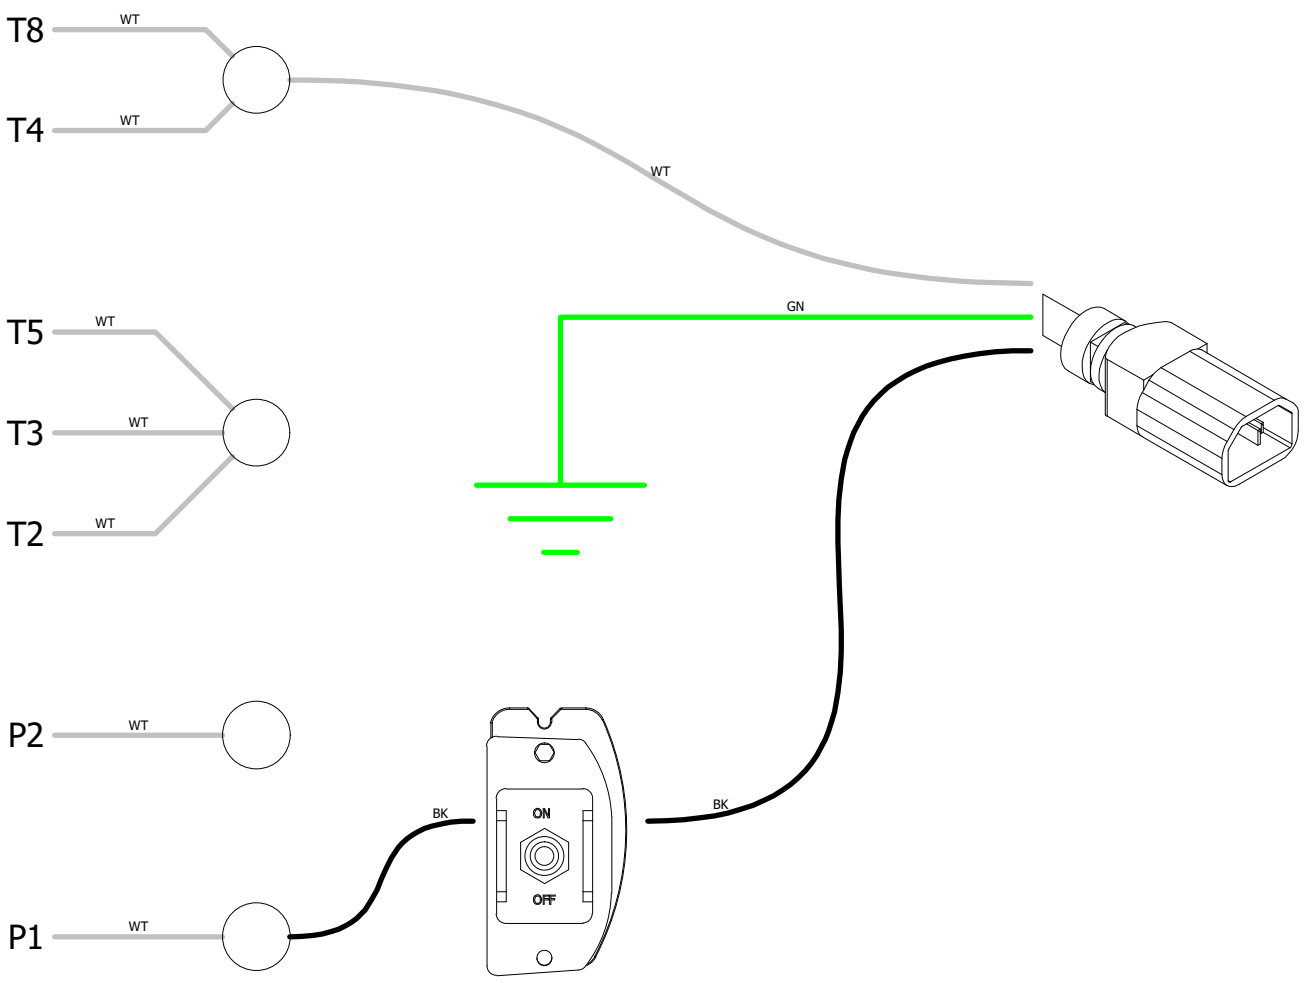

Haight Standard Wiring, 220VAC

TOLERANCES ARE: .XX: ± .010 .XXX: ± .005 ANGULAR: ± .5°	FRONTLINE international 187 ASCOT PARKWAY CUYAHOGA FALLS, OH 44223
	THIS DRAWING IS CONFIDENTIAL PROPERTY OF FRONTLINE INTERNATIONAL
TITLE: 60030059 Wiring Diagram	
DRAWN: CCB	SHEET 3 OF 3