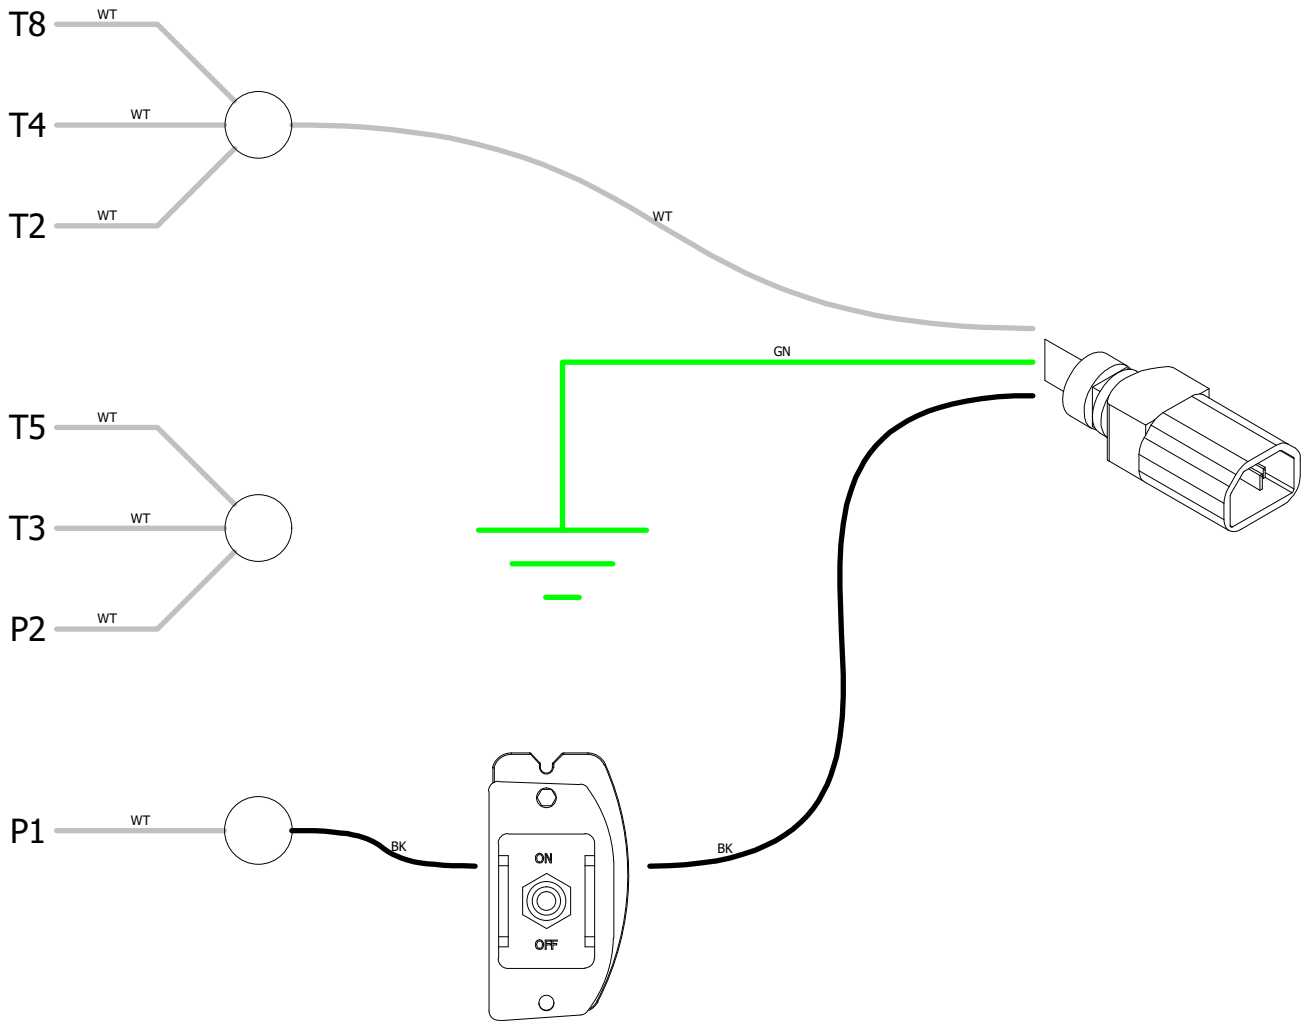

Haight Standard Wiring, 110VAC

TOLERANCES ARE: .XX: ± .010 .XXX: ± .005 ANGULAR: ± .5°	FRONTLINE international 187 ASCOT PARKWAY CUYAHOGA FALLS, OH 44223
THIS DRAWING IS CONFIDENTIAL PROPERTY OF FRONTLINE INTERNATIONAL	
	TITLE 60030059 Wiring Diagram
	DRAWN CCB SHEET 2 OF 3