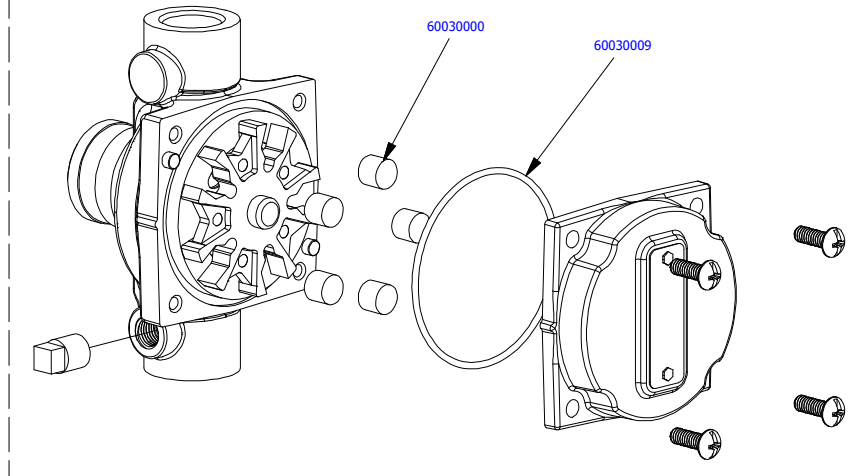

# 60030059 Parts View

## Complete Pump Head - 60030058

Part Number	Description	Qty
60012010	10" Motor Wiring Hanes	1
60020070	1/2" Conduit Locknut	1
60030000	5 GPM Roller for Roller Pumps	5
60030009	Silicone O-Ring for Roller Pumps	1
60030058	HR5 Pump Head for 1/2HP Motor	1
60030061	HR5 Motor Only, No Power Cord or Switch	1
60090000	1/2" NPT Domed Cord Strain Relief	1

**FRONTLINE**  
international  
187 ASCOT PARKWAY  
CUYAHOGA FALLS, OH 44223

TITLE 60030059 Parts View  
PART NUMBER 60030059  
10/28/22 SHEET 1 OF 3