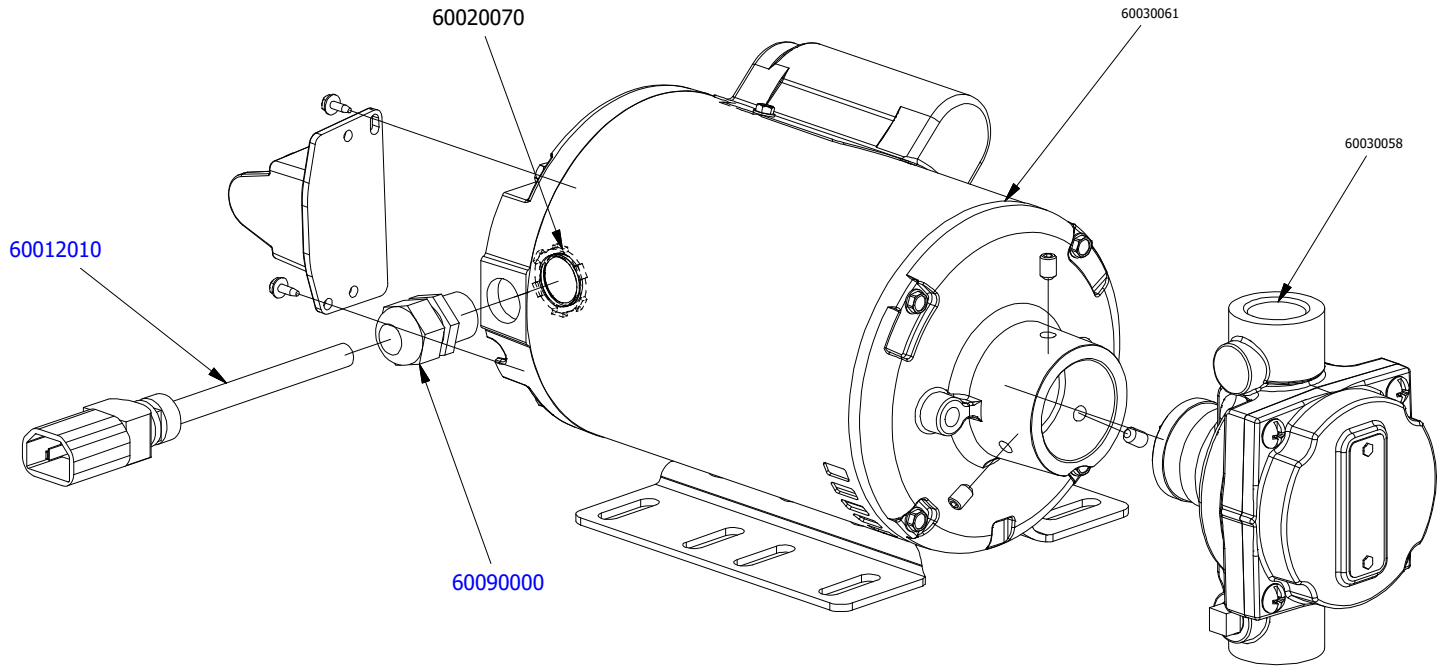

# 60030059 Parts View

## Complete Pump Head - 60030058

Part Number	Description	Qty
60012010	10" Motor Wiring Hanes	1
60020070	1/2" Conduit Locknut	1
60030000	5 GPM Roller for Roller Pumps	5
60030009	Silicone O-Ring for Roller Pumps	1
60030058	HR5 Pump Head for 1/2HP Motor	1
60030061	HR5 Motor Only, No Power Cord or Switch	1
60090000	1/2" NPT Domed Cord Strain Relief	1