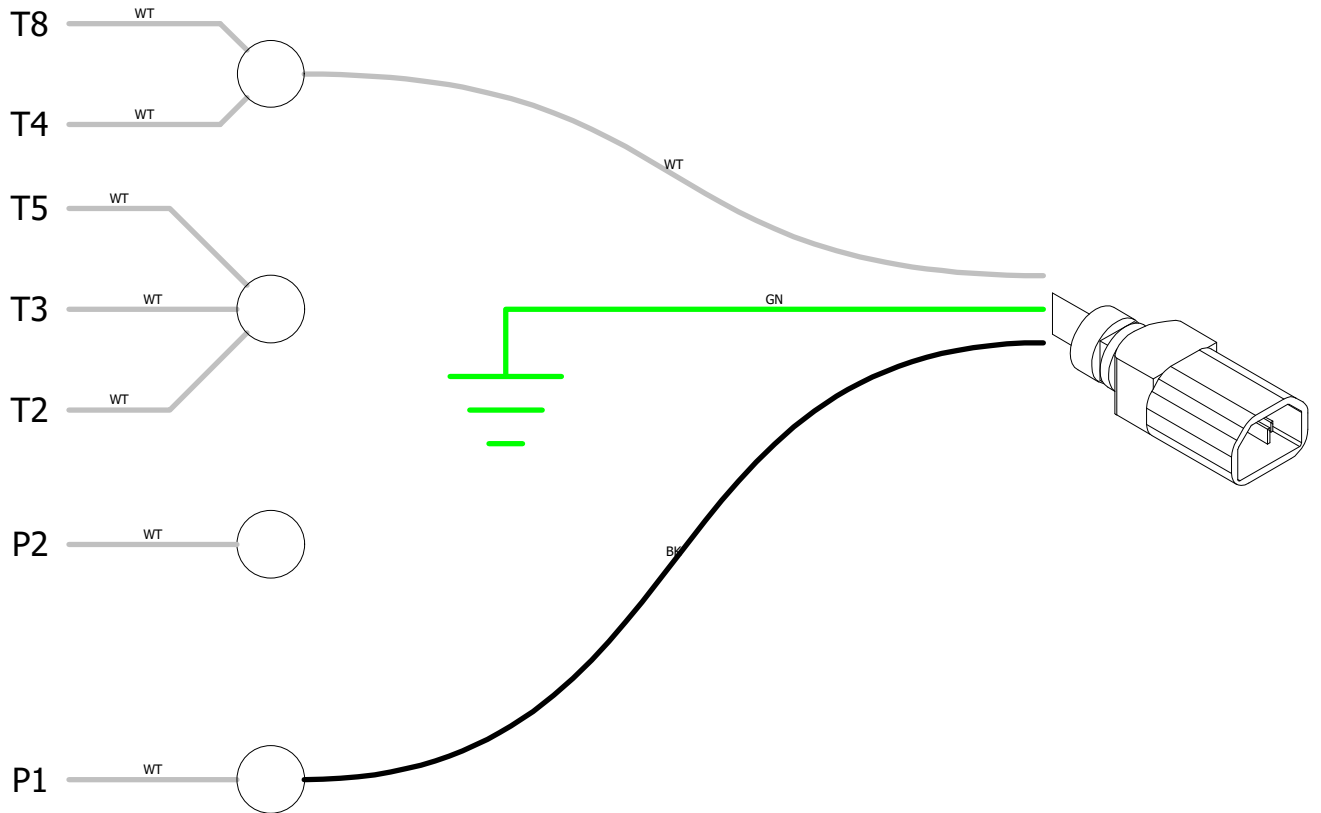

60030060 Standard Wiring, 220VAC

TOLERANCES ARE: .XX: ± .010 .XXX: ± .005 ANGULAR: ± .5°	FRONTLINE international 187 ASCOT PARKWAY CUYAHOGA FALLS, OH 44223
THIS DRAWING IS CONFIDENTIAL PROPERTY OF FRONTLINE INTERNATIONAL	TITLE 60030060 Wiring Diagram
	DRAWN CCB SHEET 3 OF 3