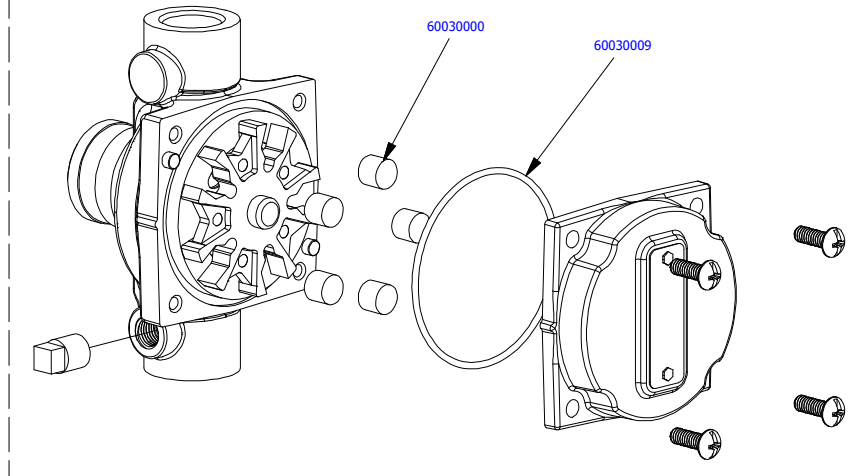

## Parts View

### Complete Pump Head - 60030058

Part Number	Description	Qty
60012010	10" Motor Wiring Hanes	1
60020070	1/2" Conduit Locknut	1
60030000	5 GPM Roller for Roller Pumps	5
60030009	Silicone O-Ring for Roller Pumps	1
60030058	HR5 Pump Head for 1/2HP Motor	1
60030061	HR5 Motor Only, No Power Cord or Switch	1
60090000	1/2" NPT Domed Cord Strain Relief	1

**FRONTLINE**  
**international**  
 187 ASCOT PARKWAY  
 CUYAHOGA FALLS, OH 44223

TITLE 60030019 Parts View  
 PART NUMBER 60030019  
 6/17/20 SHEET 1 OF 3