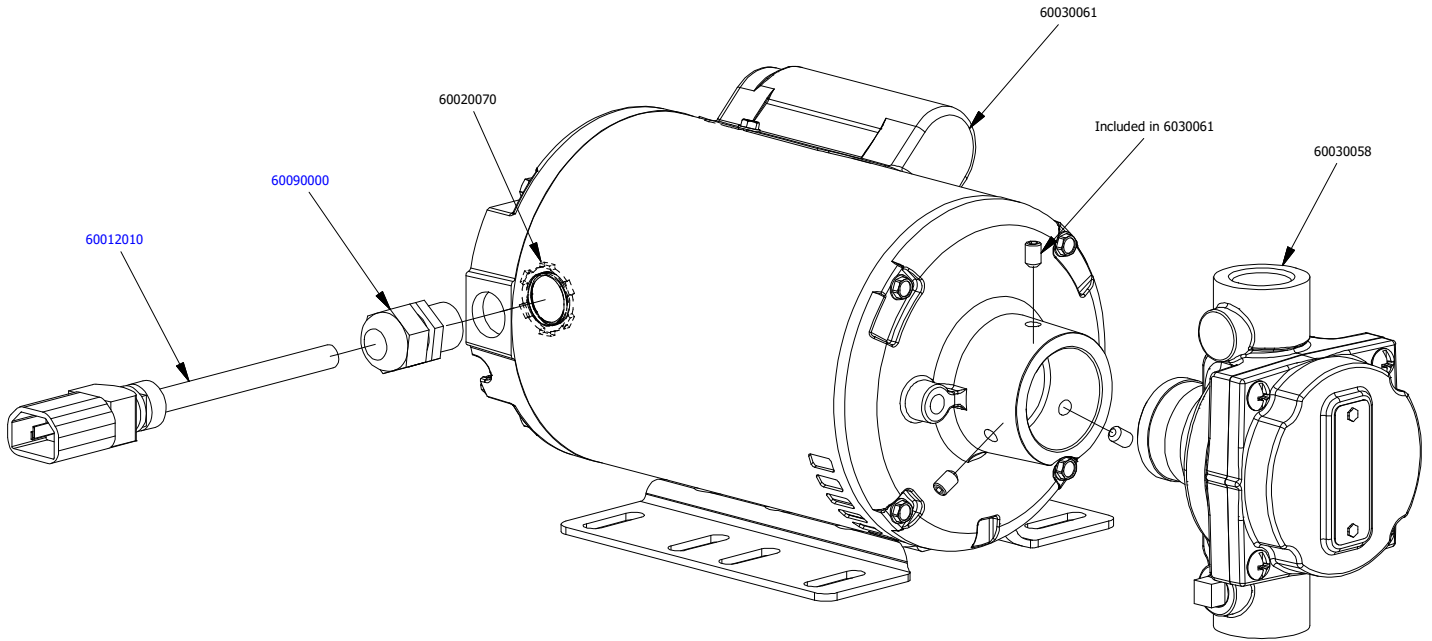

## Parts View

### Complete Pump Head - 60030058

Part Number	Description	Qty
60012010	10" Motor Wiring Hanes	1
60020070	1/2" Conduit Locknut	1
60030000	5 GPM Roller for Roller Pumps	5
60030009	Silicone O-Ring for Roller Pumps	1
60030058	HR5 Pump Head for 1/2HP Motor	1
60030061	HR5 Motor Only, No Power Cord or Switch	1
60090000	1/2" NPT Domed Cord Strain Relief	1