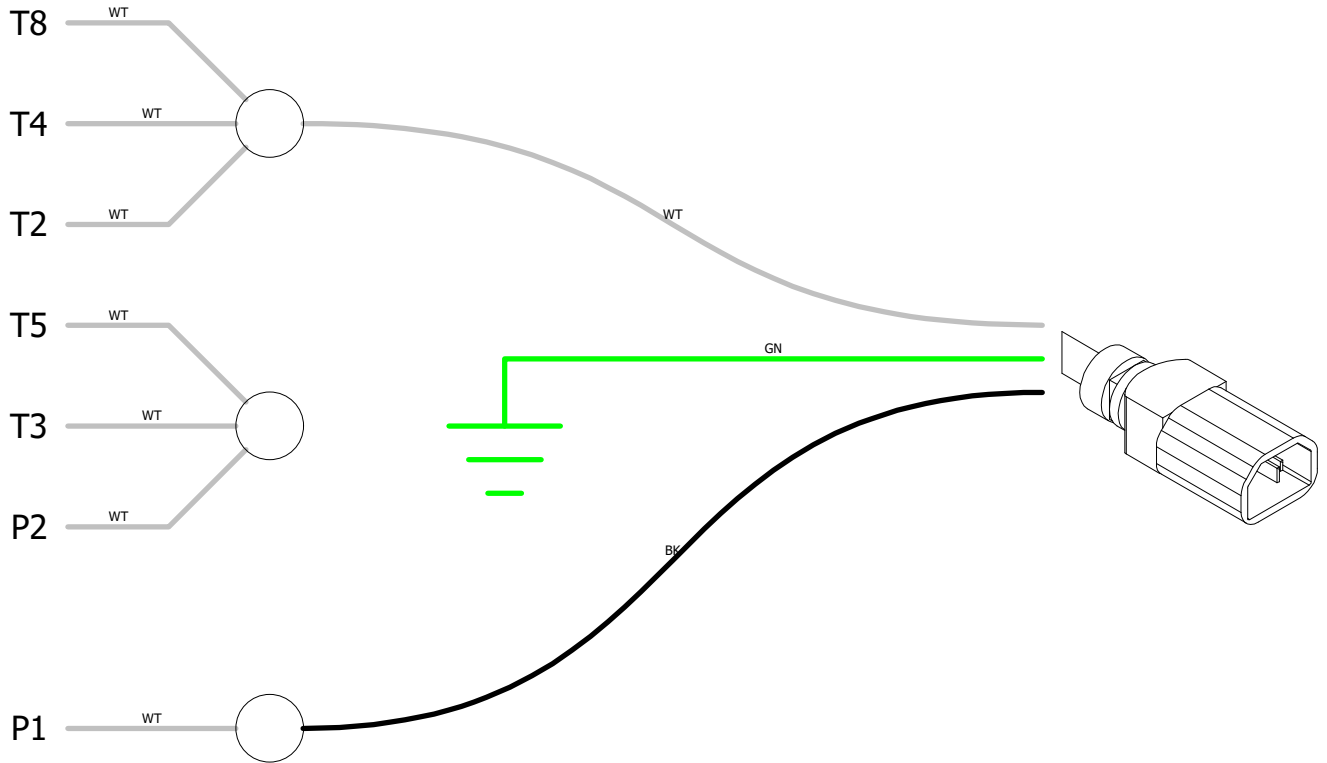

60030060 Standard Wiring, 110VAC

TOLERANCES ARE: .XX: ± .010 .XXX: ± .005 ANGULAR: ± .5°	FRONTLINE international 187 ASCOT PARKWAY CUYAHOGA FALLS, OH 44223
THIS DRAWING IS CONFIDENTIAL PROPERTY OF FRONTLINE INTERNATIONAL	
TITLE 60030060 Wiring Diagram	
DRAWN CCB	SHEET 2 OF 3