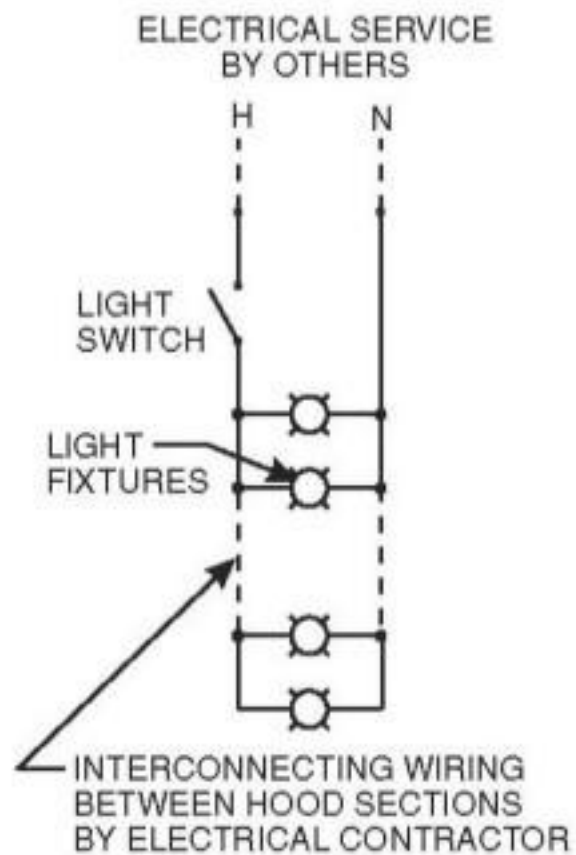

Figure 6-1-1
Typical Exhaust Fan
Switch Wiring

TYPICAL FIRE SYSTEM WIRING DIAGRAM (ANSUL SHOWN)

Method 1
FOR ELECTRICAL GAS VALVE
AND/OR SHUNT TRIP SHUT-OFF
AND/OR SHUNT TRIP SHUT-OFF

Method 2
FOR MECHANICAL GAS
VALVE AND ELECTRICAL
SHUNT TRIP SHUT-OFF