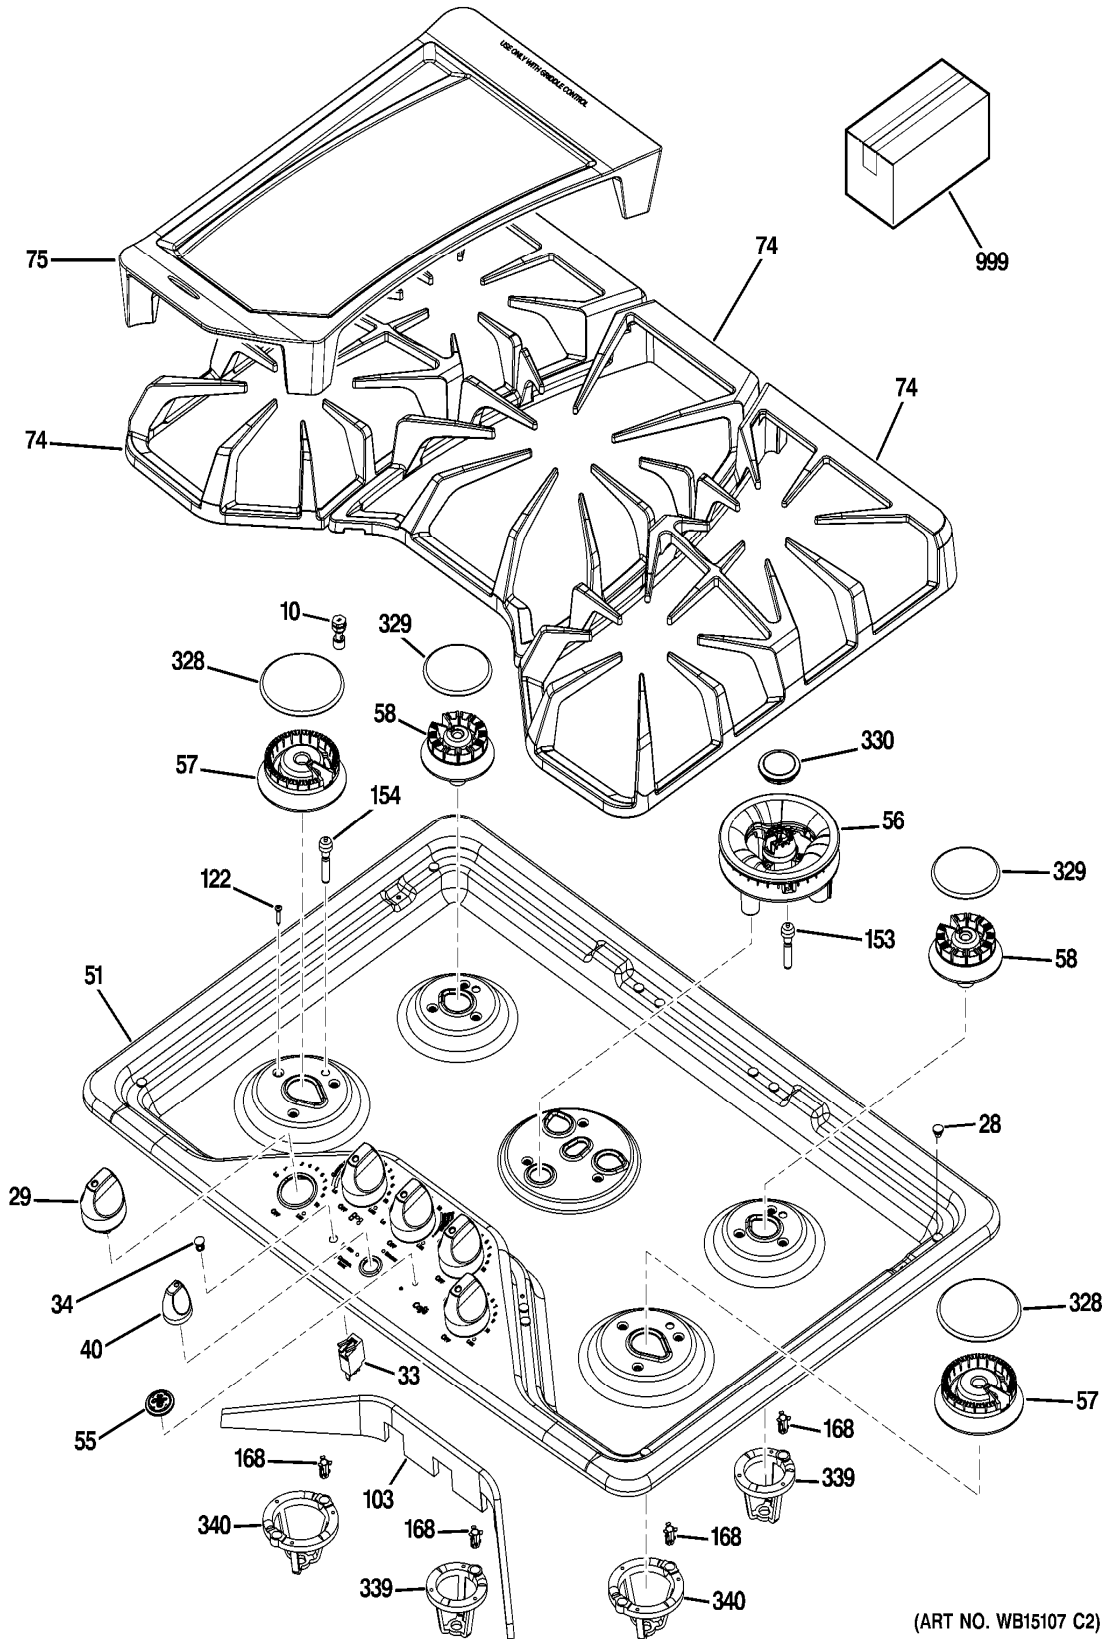

[CGP350SET1SS] CONTROL PANEL & COOKTOP

(ART NO. WB15107 C2)