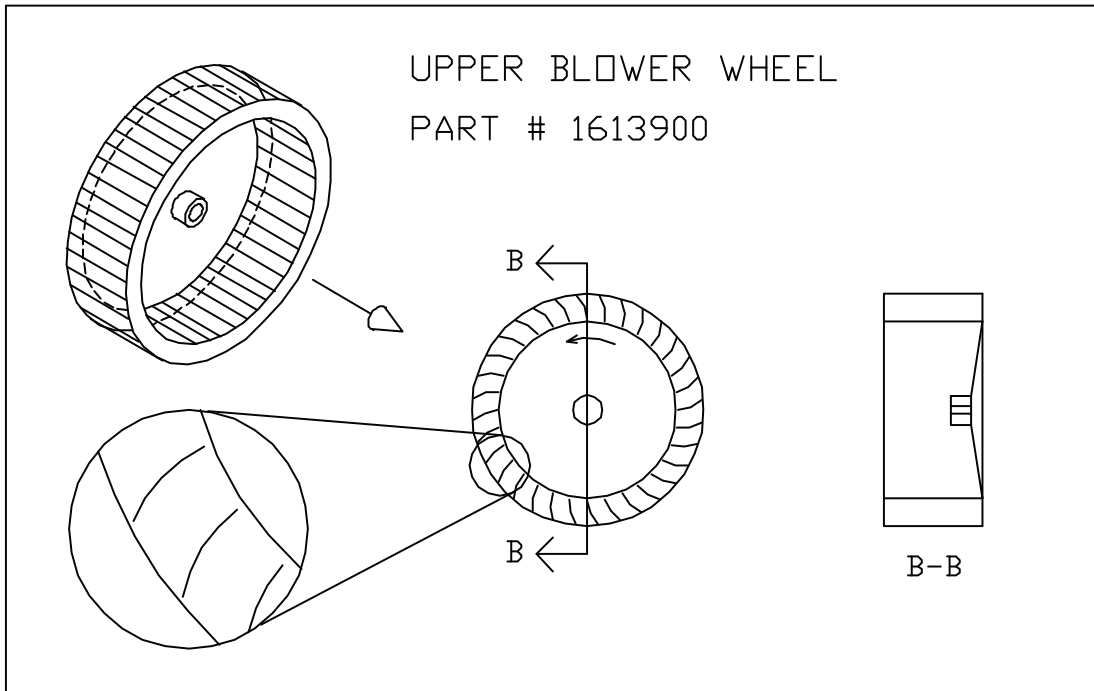

Contents:

Gas Bake And Pizza Oven G56-PB & -PTPage 4
Revision HistoryPage 11

POWER MODULE SECTION

Air Deck-01.dwg

OVEN DECK SECTION

GARLAND PARTS IDENTIFICATION
Gas Bake And Pizza Oven G56-PB & -PT

ITEM	PART #	DESCRIPTION	MODEL		CRITICAL
			QUANTITY		
			G56-PB	G56-PT	
1	1615001	Motor - 3/4 Hp 115/240V 1725 rpm CW/CCW	1	1	C
	1616097	Motor Assembly- Upper (Items 1, 2 And 4)		1	
	1616098	Motor Assembly-Lower (Items 1, 2 And 4)	1		
2	1616099	Motor Back Plate	1	1	
3	1616499	Burner Panel	1	1	
4	1613900	Upper Blower Wheel (More details on Page # 6)		1	
	1613901	Lower Blower Wheel (More details on Page #6)	1		
5A	1611900	Thermostat - (K - 410 - 72)	1	1	C
5B	G02716-1	Dial - (Universal) Small Shaft	1	1	C
5C	G02725-21	Dial Insert (Blank)	1	1	C
5D*	1285700	Mallory Timer 1 hr 115V 50/60H	1	1	
5E*	1101402	Thermostat Bulb Clip	2	2	
6	1019203	Rocker Power Switch 2 pos 1 Speed On/Off	1	1	C
7A	1265900	Manual Shut off Valve 3/4" NPT	1	1	C
7B	1004784	Tail Pipe 3/4" NPT x 20-1/2" Lg	1	1	
7C	1004660	Close Nipple 3/4" NPT	1	1	
7D	1026713	Reducing Elbow 3/4" To 1/2" NPT x 90	1	1	
7E	1004640	Close Nipple 1/2" NPT With 1/8" Pressure Plug	1	1	
7F	1026903	Union 1/2" NPT	1	1	
7G	1621600	Pipe 1/2" NPT x 7" With Pressure Plug	1	1	
8	1621000	Pilot Light - Red, 28V	1	1	C
9	1029501	8' Long Power Supply Cord	1	1	
10	1614700	Power Type Gas Burner - Natural	1	1	
	1614701	Power Type Gas Burner - Propane	1	1	
The Following Parts are Piece Parts from 1614700 and 1614701					
	1614703	100% Shut Off Ignition Control	1	1	
	1614704	Burner Unit	1	1	
	1614705	Motor Control Box Assembly	1	1	
	1614706	Motor Blower Assembly	1	1	C
	1614707	Control Box Assembly	1	1	
	1614708	Gasket	1	1	
	1614709	Transformer - 120V to 24V	1	1	
	1614710	Time Delay Relay	1	1	
	1614711	Safety Valve - Natural	1	1	C
	1614712	Safety Valve - Propane	1	1	C
	1614713	Control Box With Straps Only	1	1	
	1614714	Pilot Burner - Natural	1	1	
	1614715	Ignitor Wire	1	1	
	1614716	Pilot Burner - Propane	1	1	
	1666002	Main Burner Orifice - Propane #41	1	1	
1666102	Main Burner Orifice - Natural #19	1	1		
11	1619199	Burner Tube	1	1	C
12	1617898	Lower Power Module Louvered Panel	1		
	1617899	Upper Power Module Louvered Panel		1	
13A	1617494	Control Panel - Upper, 3 Timer Enamelled		1	
	1617495	Control Panel - Upper, 1 Timer Enamelled		1	
	1617496	Control Panel - Upper, No Timer Enamelled		1	
	1617497	Control Panel - Lower, 3 Timer Enamelled	1		
	1617498	Control Panel - Lower, 1 Timer Enamelled	1		
	1617499	Control Panel - Lower, No Timer Enamelled	1		