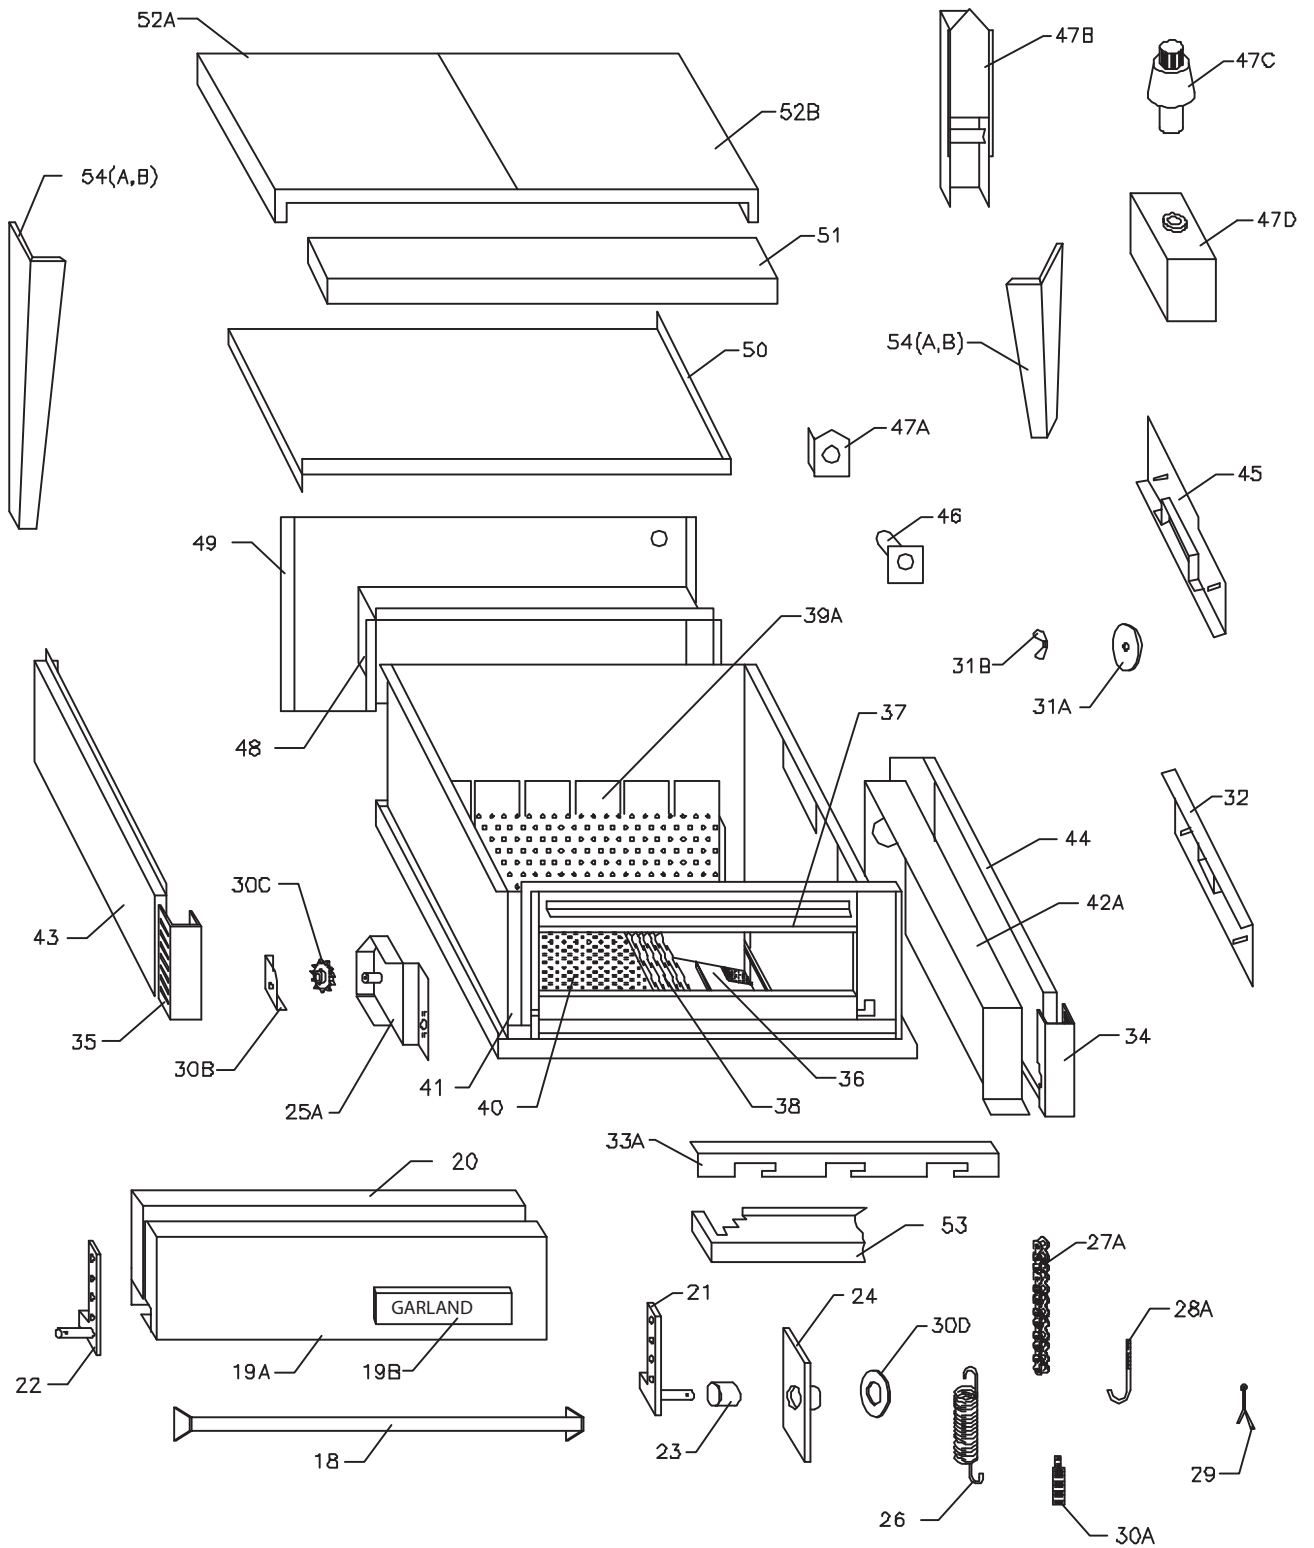

Contents:

Gas Bake And Pizza Oven G56-PB & -PTPage 4
Revision HistoryPage 11

POWER MODULE SECTION

Air Deck-01.dwg

OVEN DECK SECTION

GARLAND PARTS IDENTIFICATION
Gas Bake And Pizza Oven G56-PB & -PT

ITEM	PART #	DESCRIPTION	MODEL		CRITICAL
			QUANTITY		
			G56-PB	G56-PT	
1	1615001	Motor - 3/4 Hp 115/240V 1725 rpm CW/CCW	1	1	C
	1616097	Motor Assembly- Upper (Items 1, 2 And 4)		1	
	1616098	Motor Assembly-Lower (Items 1, 2 And 4)	1		
2	1616099	Motor Back Plate	1	1	
3	1616499	Burner Panel	1	1	
4	1613900	Upper Blower Wheel (More details on Page # 6)		1	
	1613901	Lower Blower Wheel (More details on Page #6)	1		
5A	1611900	Thermostat - (K - 410 - 72)	1	1	C
5B	G02716-1	Dial - (Universal) Small Shaft	1	1	C
5C	G02725-21	Dial Insert (Blank)	1	1	C
5D*	1285700	Mallory Timer 1 hr 115V 50/60H	1	1	
5E*	1101402	Thermostat Bulb Clip	2	2	
6	1019203	Rocker Power Switch 2 pos 1 Speed On/Off	1	1	C
7A	1265900	Manual Shut off Valve 3/4" NPT	1	1	C
7B	1004784	Tail Pipe 3/4" NPT x 20-1/2" Lg	1	1	
7C	1004660	Close Nipple 3/4" NPT	1	1	
7D	1026713	Reducing Elbow 3/4" To 1/2" NPT x 90	1	1	
7E	1004640	Close Nipple 1/2" NPT With 1/8" Pressure Plug	1	1	
7F	1026903	Union 1/2" NPT	1	1	
7G	1621600	Pipe 1/2" NPT x 7" With Pressure Plug	1	1	
8	1621000	Pilot Light - Red, 28V	1	1	C
9	1029501	8' Long Power Supply Cord	1	1	
10	1614700	Power Type Gas Burner - Natural	1	1	
	1614701	Power Type Gas Burner - Propane	1	1	
The Following Parts are Piece Parts from 1614700 and 1614701					
	1614703	100% Shut Off Ignition Control	1	1	
	1614704	Burner Unit	1	1	
	1614705	Motor Control Box Assembly	1	1	
	1614706	Motor Blower Assembly	1	1	C
	1614707	Control Box Assembly	1	1	
	1614708	Gasket	1	1	
	1614709	Transformer - 120V to 24V	1	1	
	1614710	Time Delay Relay	1	1	
	1614711	Safety Valve - Natural	1	1	C
	1614712	Safety Valve - Propane	1	1	C
	1614713	Control Box With Straps Only	1	1	
	1614714	Pilot Burner - Natural	1	1	
	1614715	Ignitor Wire	1	1	
	1614716	Pilot Burner - Propane	1	1	
	1666002	Main Burner Orifice - Propane #41	1	1	
1666102	Main Burner Orifice - Natural #19	1	1		
11	1619199	Burner Tube	1	1	C
12	1617898	Lower Power Module Louvered Panel	1		
	1617899	Upper Power Module Louvered Panel		1	
13A	1617494	Control Panel - Upper, 3 Timer Enamelled		1	
	1617495	Control Panel - Upper, 1 Timer Enamelled		1	
	1617496	Control Panel - Upper, No Timer Enamelled		1	
	1617497	Control Panel - Lower, 3 Timer Enamelled	1		
	1617498	Control Panel - Lower, 1 Timer Enamelled	1		
	1617499	Control Panel - Lower, No Timer Enamelled	1		