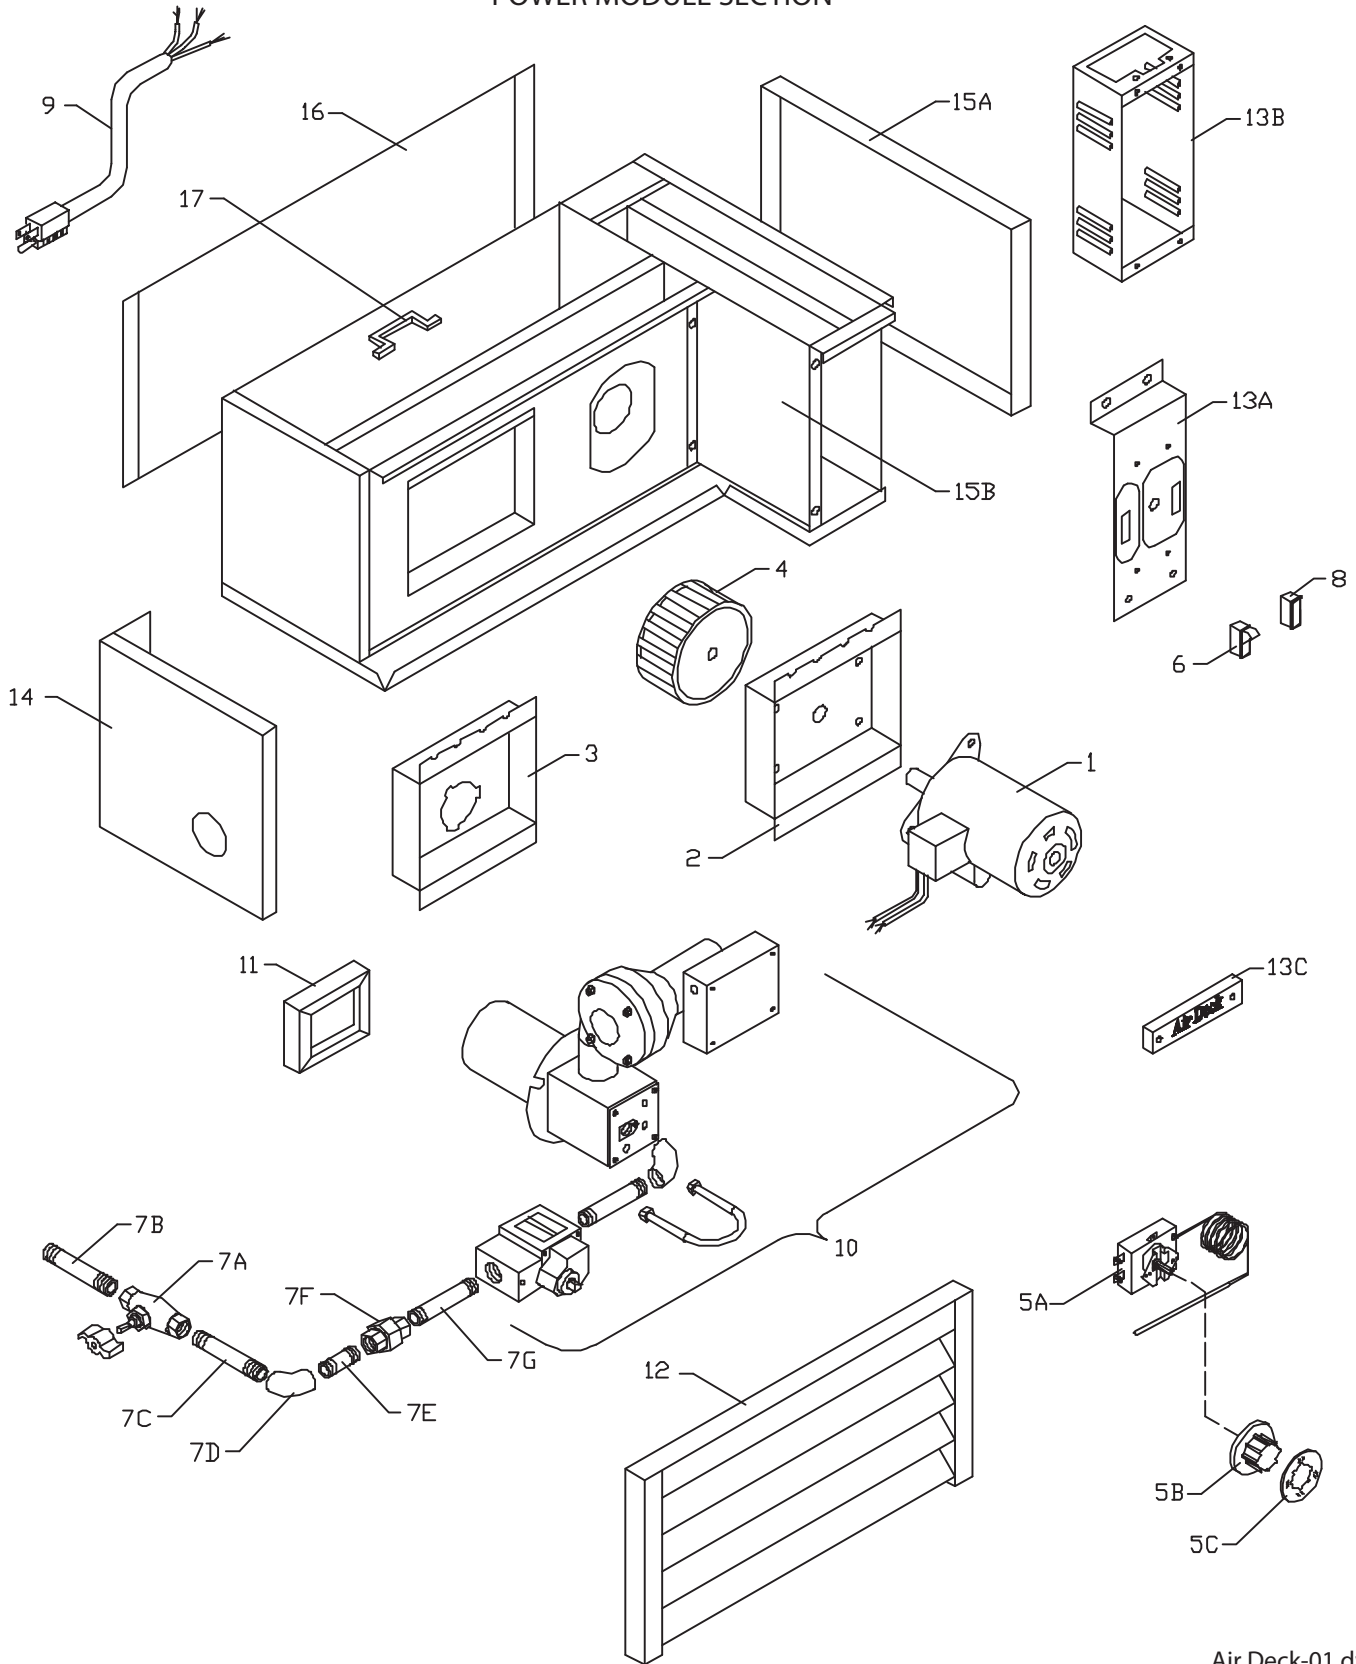

Contents:

Gas Bake And Pizza Oven G56-PB & -PTPage 4
Revision HistoryPage 11

POWER MODULE SECTION

Air Deck-01.dwg

OVEN DECK SECTION

GARLAND PARTS IDENTIFICATION
Gas Bake And Pizza Oven G56-PB & -PT

ITEM	PART #	DESCRIPTION	MODEL		CRITICAL
			QUANTITY		
			G56-PB	G56-PT	
1	1615001	Motor - 3/4 Hp 115/240V 1725 rpm CW/CCW	1	1	C
	1616097	Motor Assembly- Upper (Items 1, 2 And 4)		1	
	1616098	Motor Assembly-Lower (Items 1, 2 And 4)	1		
2	1616099	Motor Back Plate	1	1	
3	1616499	Burner Panel	1	1	
4	1613900	Upper Blower Wheel (More details on Page # 6)		1	
	1613901	Lower Blower Wheel (More details on Page #6)	1		
5A	1611900	Thermostat - (K - 410 - 72)	1	1	C
5B	G02716-1	Dial - (Universal) Small Shaft	1	1	C
5C	G02725-21	Dial Insert (Blank)	1	1	C
5D*	1285700	Mallory Timer 1 hr 115V 50/60H	1	1	
5E*	1101402	Thermostat Bulb Clip	2	2	
6	1019203	Rocker Power Switch 2 pos 1 Speed On/Off	1	1	C
7A	1265900	Manual Shut off Valve 3/4" NPT	1	1	C
7B	1004784	Tail Pipe 3/4" NPT x 20-1/2" Lg	1	1	
7C	1004660	Close Nipple 3/4" NPT	1	1	
7D	1026713	Reducing Elbow 3/4" To 1/2" NPT x 90	1	1	
7E	1004640	Close Nipple 1/2" NPT With 1/8" Pressure Plug	1	1	
7F	1026903	Union 1/2" NPT	1	1	
7G	1621600	Pipe 1/2" NPT x 7" With Pressure Plug	1	1	
8	1621000	Pilot Light - Red, 28V	1	1	C
9	1029501	8' Long Power Supply Cord	1	1	
10	1614700	Power Type Gas Burner - Natural	1	1	
	1614701	Power Type Gas Burner - Propane	1	1	
The Following Parts are Piece Parts from 1614700 and 1614701					
	1614703	100% Shut Off Ignition Control	1	1	
	1614704	Burner Unit	1	1	
	1614705	Motor Control Box Assembly	1	1	
	1614706	Motor Blower Assembly	1	1	C
	1614707	Control Box Assembly	1	1	
	1614708	Gasket	1	1	
	1614709	Transformer - 120V to 24V	1	1	
	1614710	Time Delay Relay	1	1	
	1614711	Safety Valve - Natural	1	1	C
	1614712	Safety Valve - Propane	1	1	C
	1614713	Control Box With Straps Only	1	1	
	1614714	Pilot Burner - Natural	1	1	
	1614715	Ignitor Wire	1	1	
	1614716	Pilot Burner - Propane	1	1	
	1666002	Main Burner Orifice - Propane #41	1	1	
1666102	Main Burner Orifice - Natural #19	1	1		
11	1619199	Burner Tube	1	1	C
12	1617898	Lower Power Module Louvered Panel	1		
	1617899	Upper Power Module Louvered Panel		1	
13A	1617494	Control Panel - Upper, 3 Timer Enamelled		1	
	1617495	Control Panel - Upper, 1 Timer Enamelled		1	
	1617496	Control Panel - Upper, No Timer Enamelled		1	
	1617497	Control Panel - Lower, 3 Timer Enamelled	1		
	1617498	Control Panel - Lower, 1 Timer Enamelled	1		
	1617499	Control Panel - Lower, No Timer Enamelled	1		