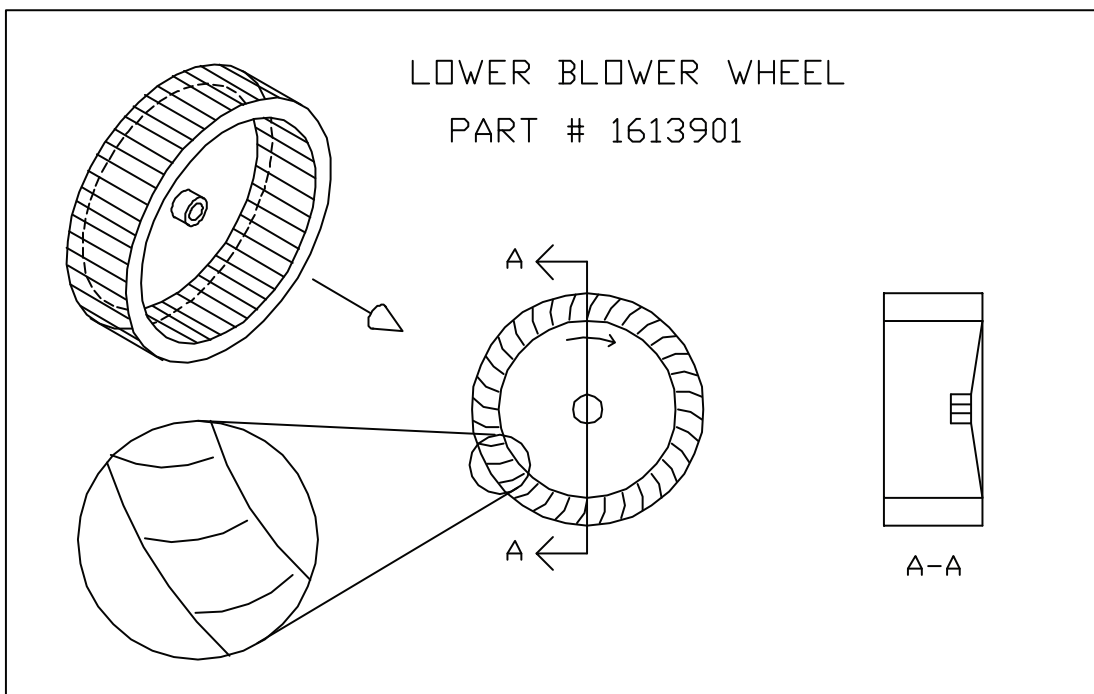

Contents:

Gas Bake And Pizza Oven G56-PB & -PTPage 4
Revision HistoryPage 11

POWER MODULE SECTION

Air Deck-01.dwg

OVEN DECK SECTION

GARLAND PARTS IDENTIFICATION
Gas Bake And Pizza Oven G56-PB & -PT

ITEM	PART #	DESCRIPTION	MODEL		CRITICAL
			QUANTITY		
			G56-PB	G56-PT	
1	1615001	Motor - 3/4 Hp 115/240V 1725 rpm CW/CCW	1	1	C
	1616097	Motor Assembly- Upper (Items 1, 2 And 4)		1	
	1616098	Motor Assembly-Lower (Items 1, 2 And 4)	1		
2	1616099	Motor Back Plate	1	1	
3	1616499	Burner Panel	1	1	
4	1613900	Upper Blower Wheel (More details on Page # 6)		1	
	1613901	Lower Blower Wheel (More details on Page #6)	1		
5A	1611900	Thermostat - (K - 410 - 72)	1	1	C
5B	G02716-1	Dial - (Universal) Small Shaft	1	1	C
5C	G02725-21	Dial Insert (Blank)	1	1	C
5D*	1285700	Mallory Timer 1 hr 115V 50/60H	1	1	
5E*	1101402	Thermostat Bulb Clip	2	2	
6	1019203	Rocker Power Switch 2 pos 1 Speed On/Off	1	1	C
7A	1265900	Manual Shut off Valve 3/4" NPT	1	1	C
7B	1004784	Tail Pipe 3/4" NPT x 20-1/2" Lg	1	1	
7C	1004660	Close Nipple 3/4" NPT	1	1	
7D	1026713	Reducing Elbow 3/4" To 1/2" NPT x 90	1	1	
7E	1004640	Close Nipple 1/2" NPT With 1/8" Pressure Plug	1	1	
7F	1026903	Union 1/2" NPT	1	1	
7G	1621600	Pipe 1/2" NPT x 7" With Pressure Plug	1	1	
8	1621000	Pilot Light - Red, 28V	1	1	C
9	1029501	8' Long Power Supply Cord	1	1	
10	1614700	Power Type Gas Burner - Natural	1	1	
	1614701	Power Type Gas Burner - Propane	1	1	
The Following Parts are Piece Parts from 1614700 and 1614701					
	1614703	100% Shut Off Ignition Control	1	1	
	1614704	Burner Unit	1	1	
	1614705	Motor Control Box Assembly	1	1	
	1614706	Motor Blower Assembly	1	1	C
	1614707	Control Box Assembly	1	1	
	1614708	Gasket	1	1	
	1614709	Transformer - 120V to 24V	1	1	
	1614710	Time Delay Relay	1	1	
	1614711	Safety Valve - Natural	1	1	C
	1614712	Safety Valve - Propane	1	1	C
	1614713	Control Box With Straps Only	1	1	
	1614714	Pilot Burner - Natural	1	1	
	1614715	Ignitor Wire	1	1	
	1614716	Pilot Burner - Propane	1	1	
	1666002	Main Burner Orifice - Propane #41	1	1	
1666102	Main Burner Orifice - Natural #19	1	1		
11	1619199	Burner Tube	1	1	C
12	1617898	Lower Power Module Louvered Panel	1		
	1617899	Upper Power Module Louvered Panel		1	
13A	1617494	Control Panel - Upper, 3 Timer Enamelled		1	
	1617495	Control Panel - Upper, 1 Timer Enamelled		1	
	1617496	Control Panel - Upper, No Timer Enamelled		1	
	1617497	Control Panel - Lower, 3 Timer Enamelled	1		
	1617498	Control Panel - Lower, 1 Timer Enamelled	1		
	1617499	Control Panel - Lower, No Timer Enamelled	1		