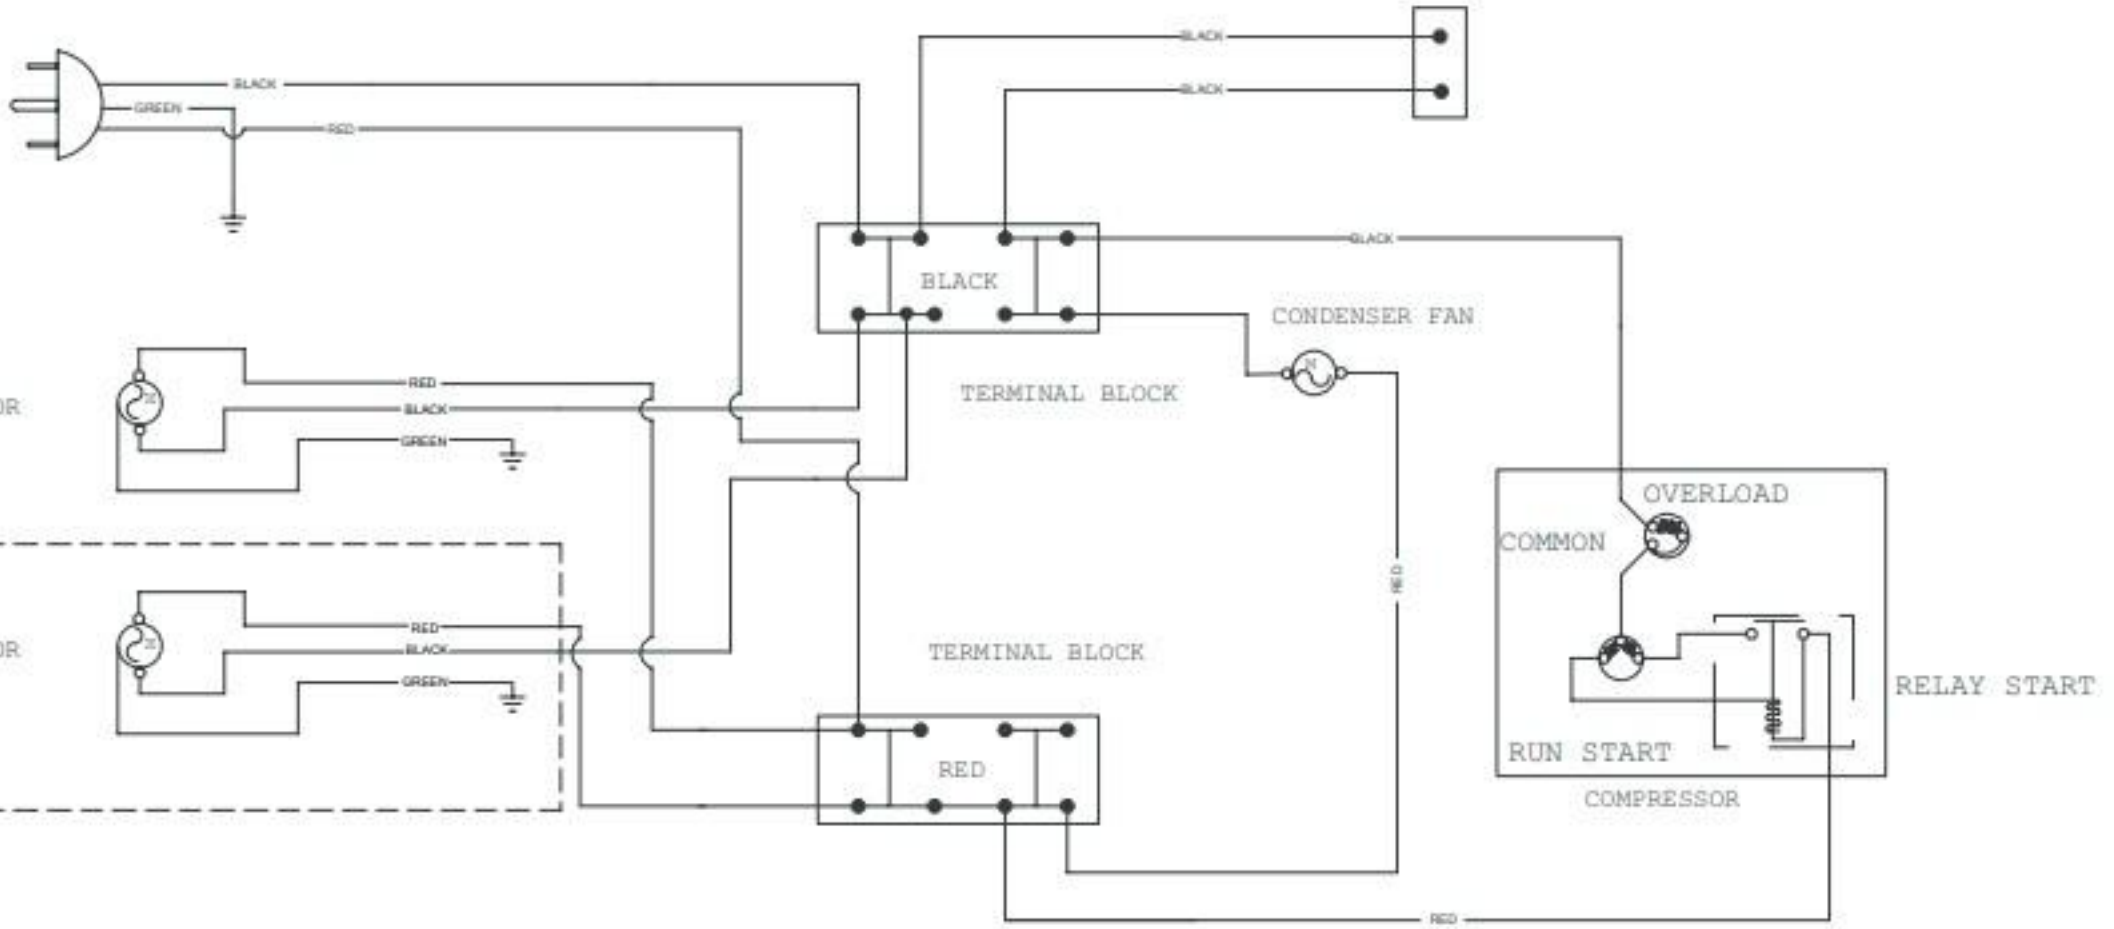

TEMPERATURE CONTROL

MAIN POWER SUPPLY
230v/60hz

MAIN POWER
SUPPLY

115v/60hz

MAIN POWER
SUPPLY

115v/60hz

Glastender, Inc. • 5400 North Michigan Road • Saginaw, MI • 48604-9780
800.748.0423 • 989.752.4275 • Fax 989.752.4444 • www.glastender.com