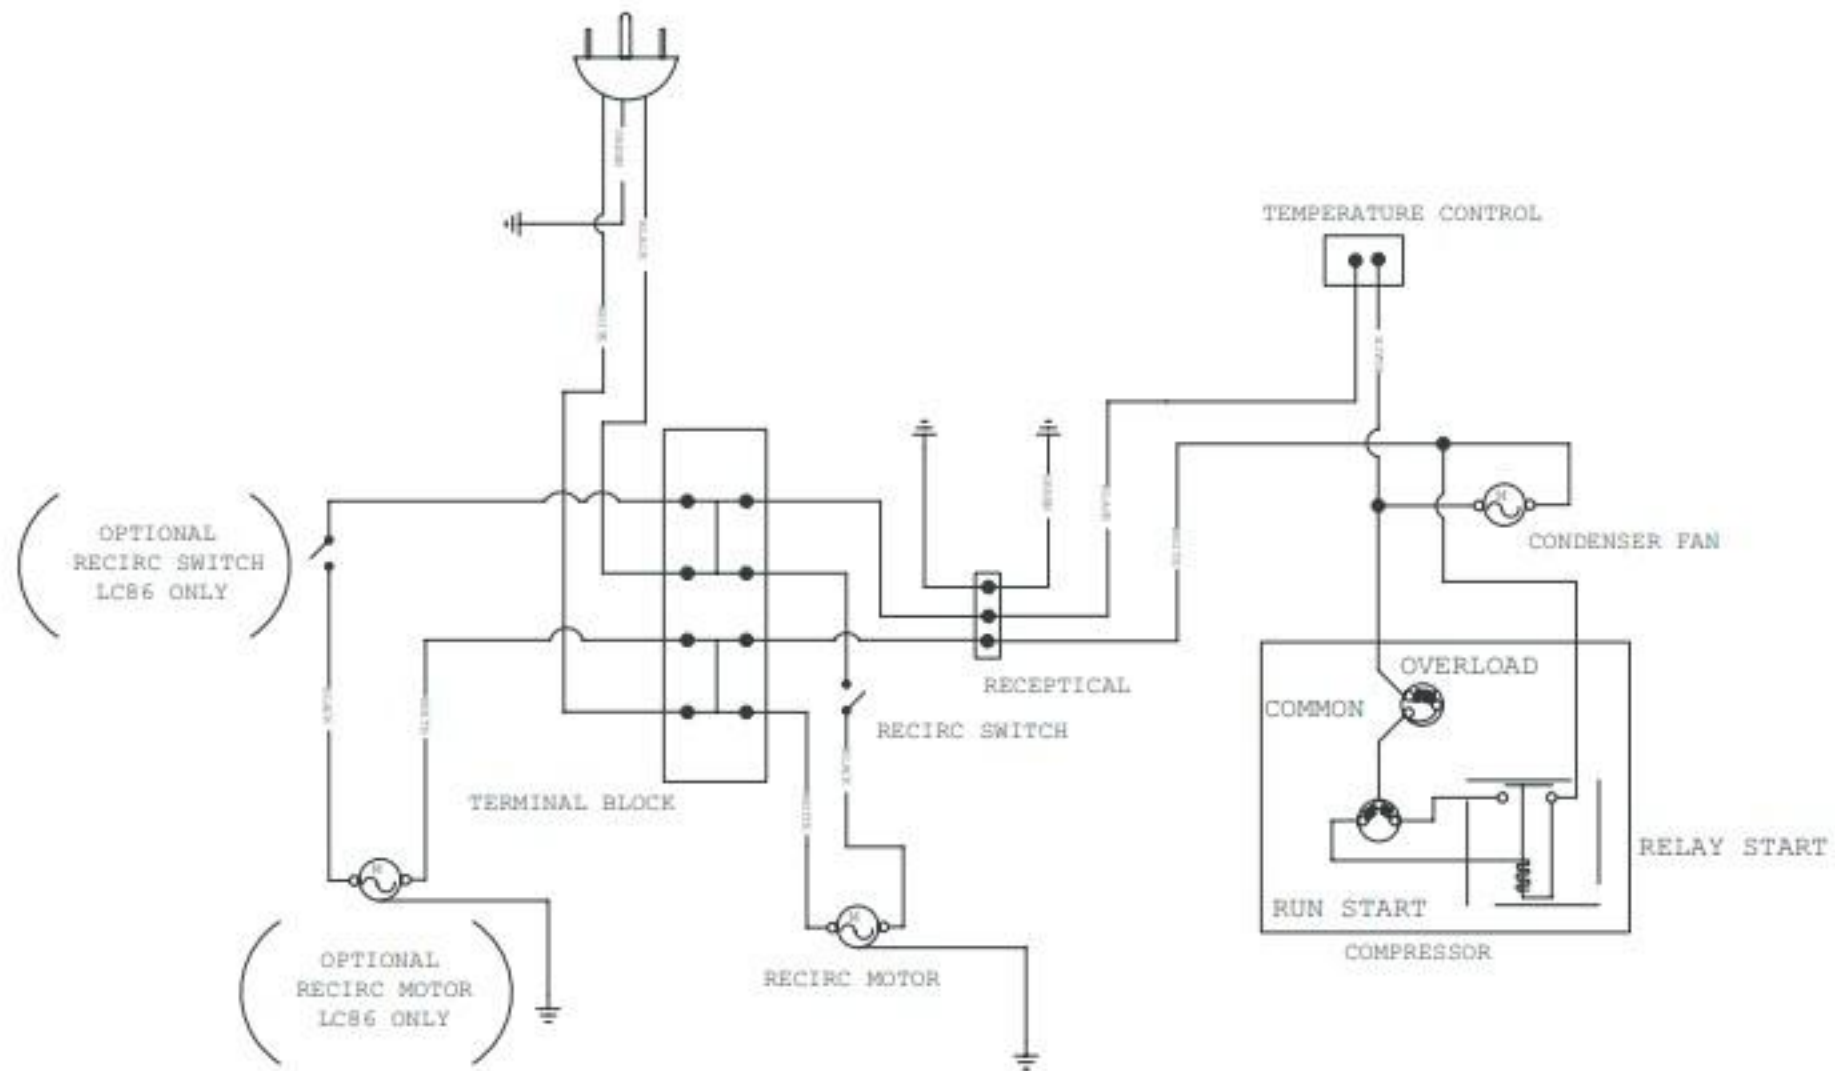

TEMPERATURE CONTROL

MAIN POWER SUPPLY
230v/60hz

MAIN POWER
SUPPLY

115v/60hz

MAIN POWER
SUPPLY

115v/60hz

Glastender, Inc. • 5400 North Michigan Road • Saginaw, MI • 48604-9780
800.748.0423 • 989.752.4275 • Fax 989.752.4444 • www.glastender.com