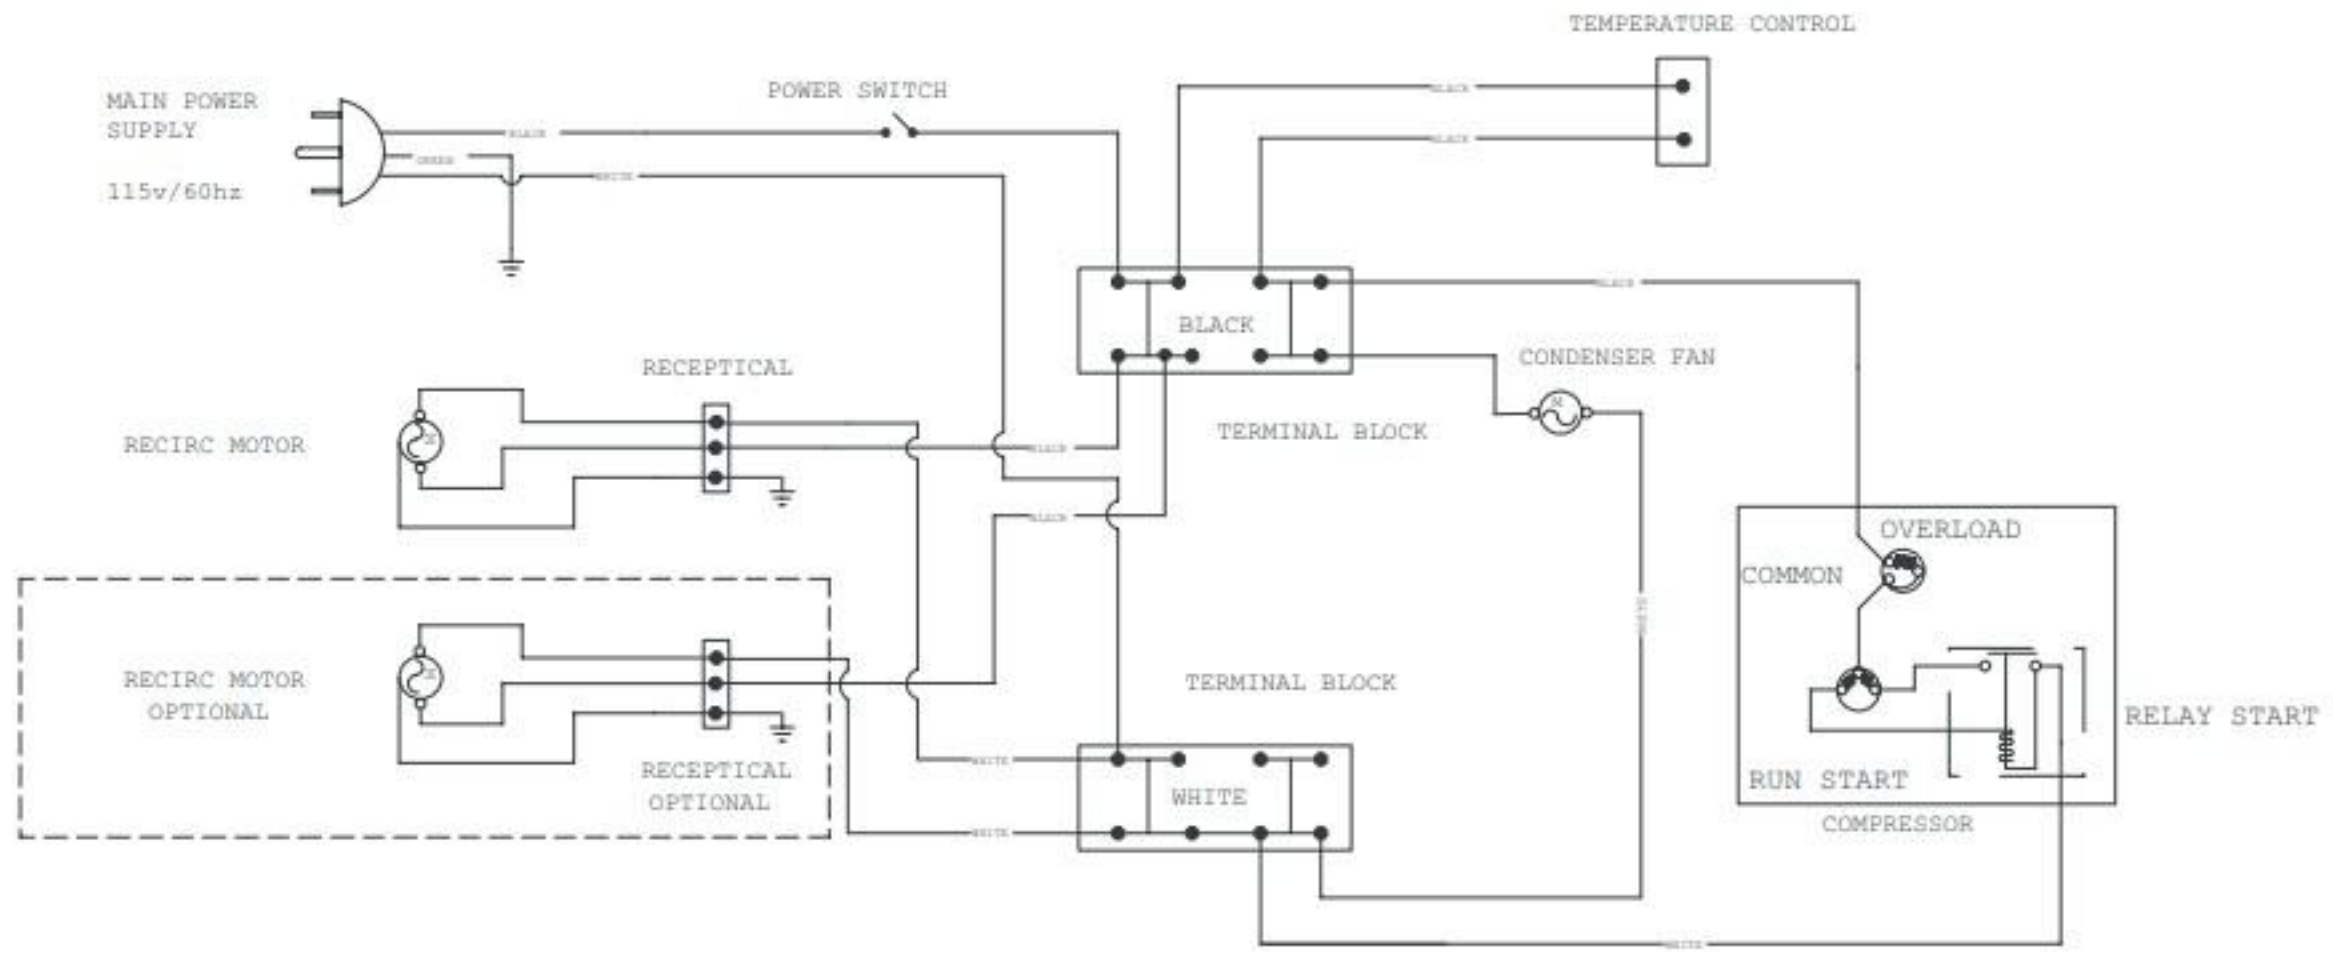

TEMPERATURE CONTROL

MAIN POWER SUPPLY
230v/60hz

MAIN POWER
SUPPLY

115v/60hz

MAIN POWER
SUPPLY

115v/60hz

Glastender, Inc. • 5400 North Michigan Road • Saginaw, MI • 48604-9780
800.748.0423 • 989.752.4275 • Fax 989.752.4444 • www.glastender.com