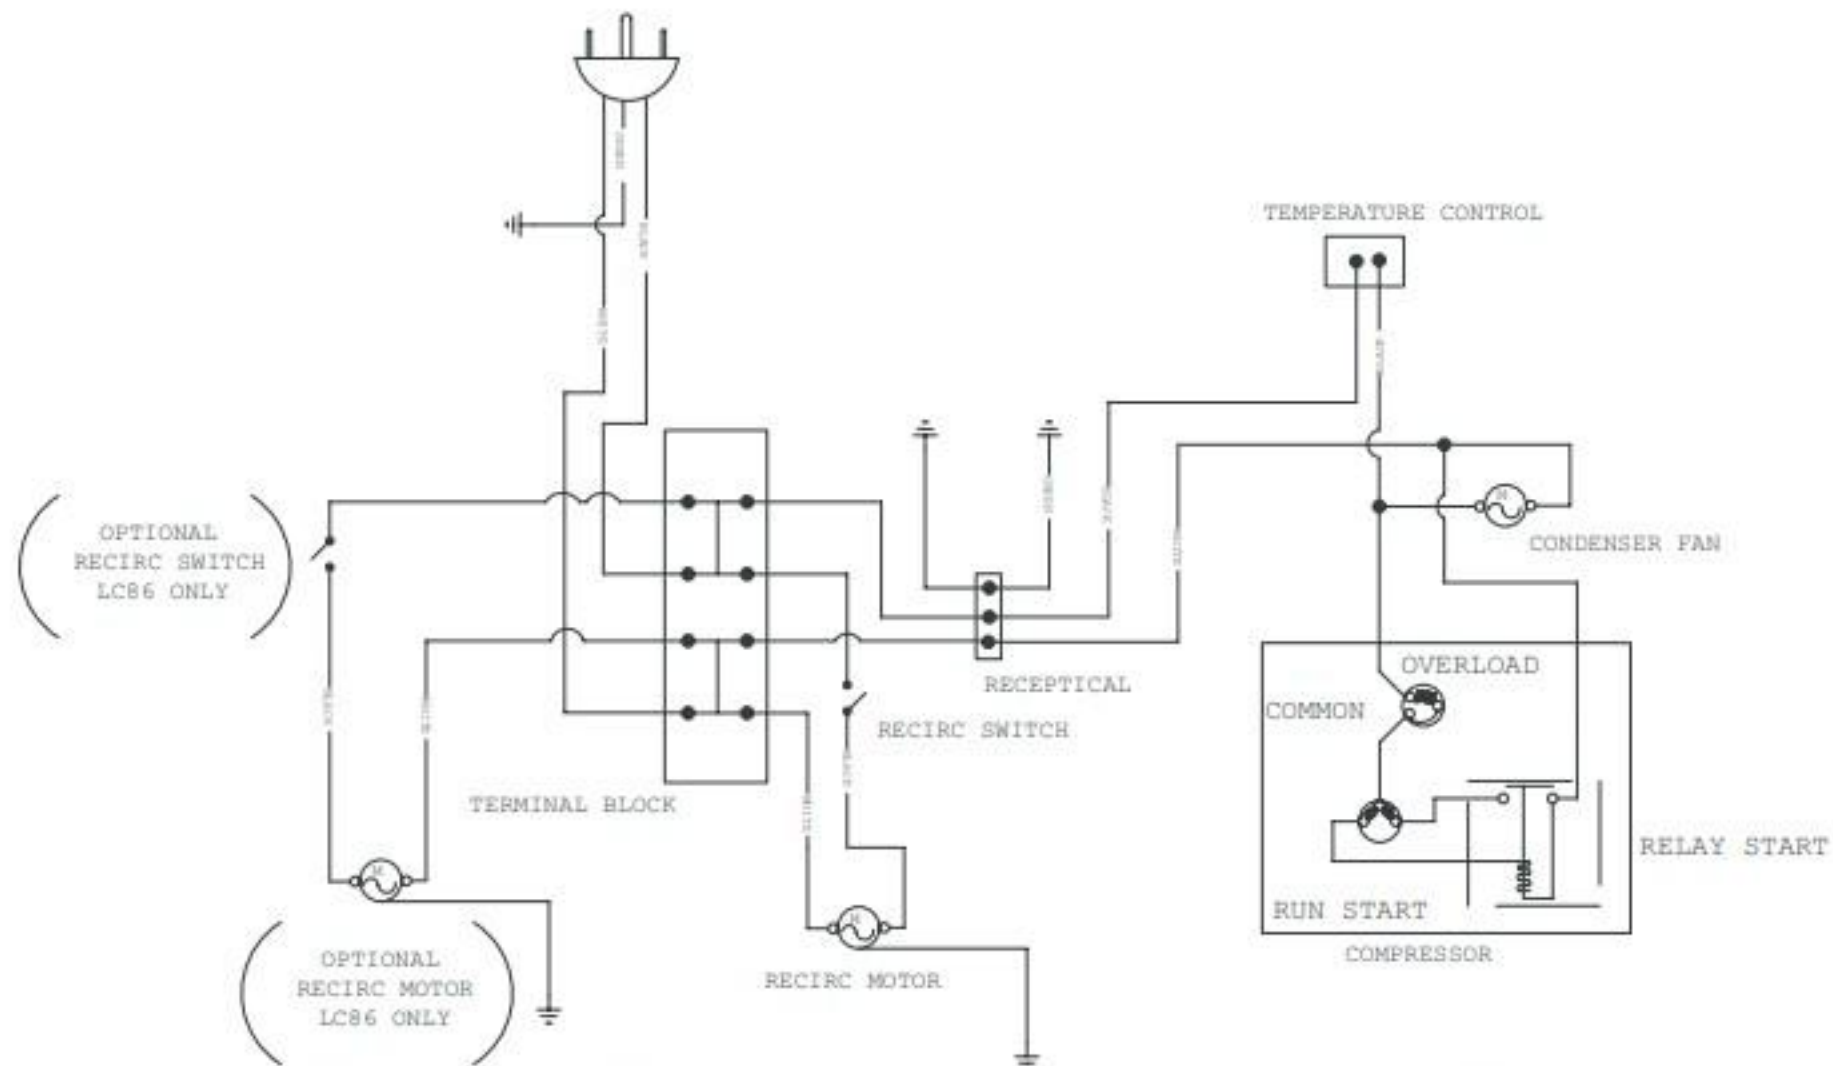

TEMPERATURE CONTROL

MAIN POWER SUPPLY
230v/60hz

MAIN POWER
SUPPLY

115v/60hz

MAIN POWER
SUPPLY

115v/60hz

Glastender, Inc. • 5400 North Michigan Road • Saginaw, MI • 48604-9780
800.748.0423 • 989.752.4275 • Fax 989.752.4444 • www.glastender.com