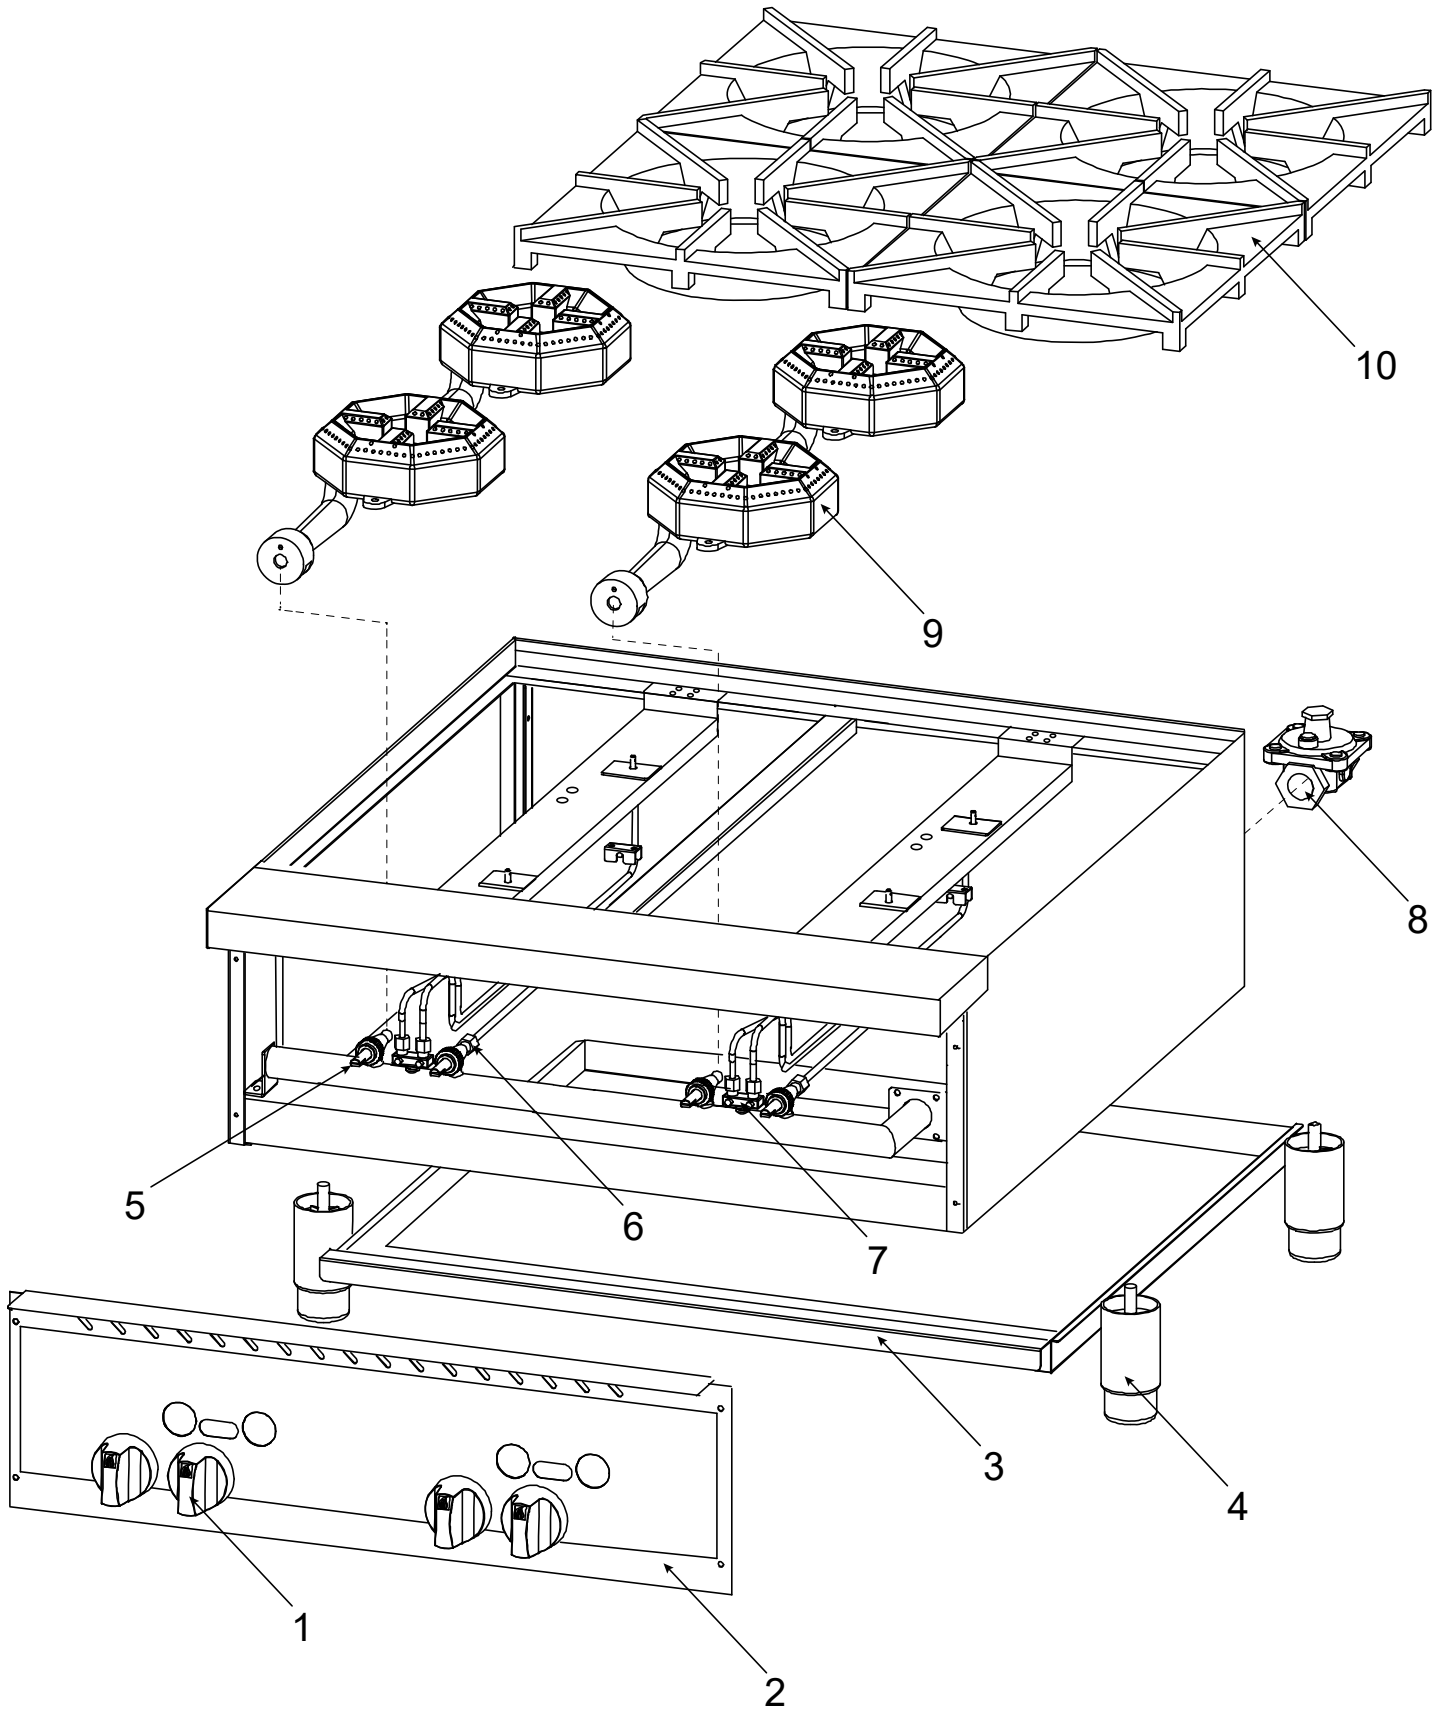

# Table of Contents

**Description**

**Page**

C24HT Hot Plate Components

4

C24HT Gas Orifice Elevation Chart

6

## C24HT Hot Plate Components

Item	Part Number	Description	Qty	Serial Number
1	K00410	Control Knob	4	
2	K00521	Front Panel	1	
3	K00522	Drip Tray	1	
4	K00409	Leg (4")	4	
5	K00407	Manual Gas Valve (A18)	4	
6	K00430	Hood Orifice #43	4	See Table 1. Gas Orifice Elevation
6	K00431	Hood Orifice #53	4	See Table 1. Gas Orifice Elevation
6	K00638	Hood Orifice #44	4	See Table 1. Gas Orifice Elevation
6	K00641	Hood Orifice #54	4	See Table 1. Gas Orifice Elevation
6	K00642	Hood Orifice #45	4	See Table 1. Gas Orifice Elevation
6	K00643	Hood Orifice #55	4	See Table 1. Gas Orifice Elevation
6	K00645	Hood Orifice #46	4	See Table 1. Gas Orifice Elevation
7	K00626	Pilot Valve (AP6)	2	
8	K00406	Regulator	1	
9	K00428	Burner	4	
10	K00429	Grate	4	