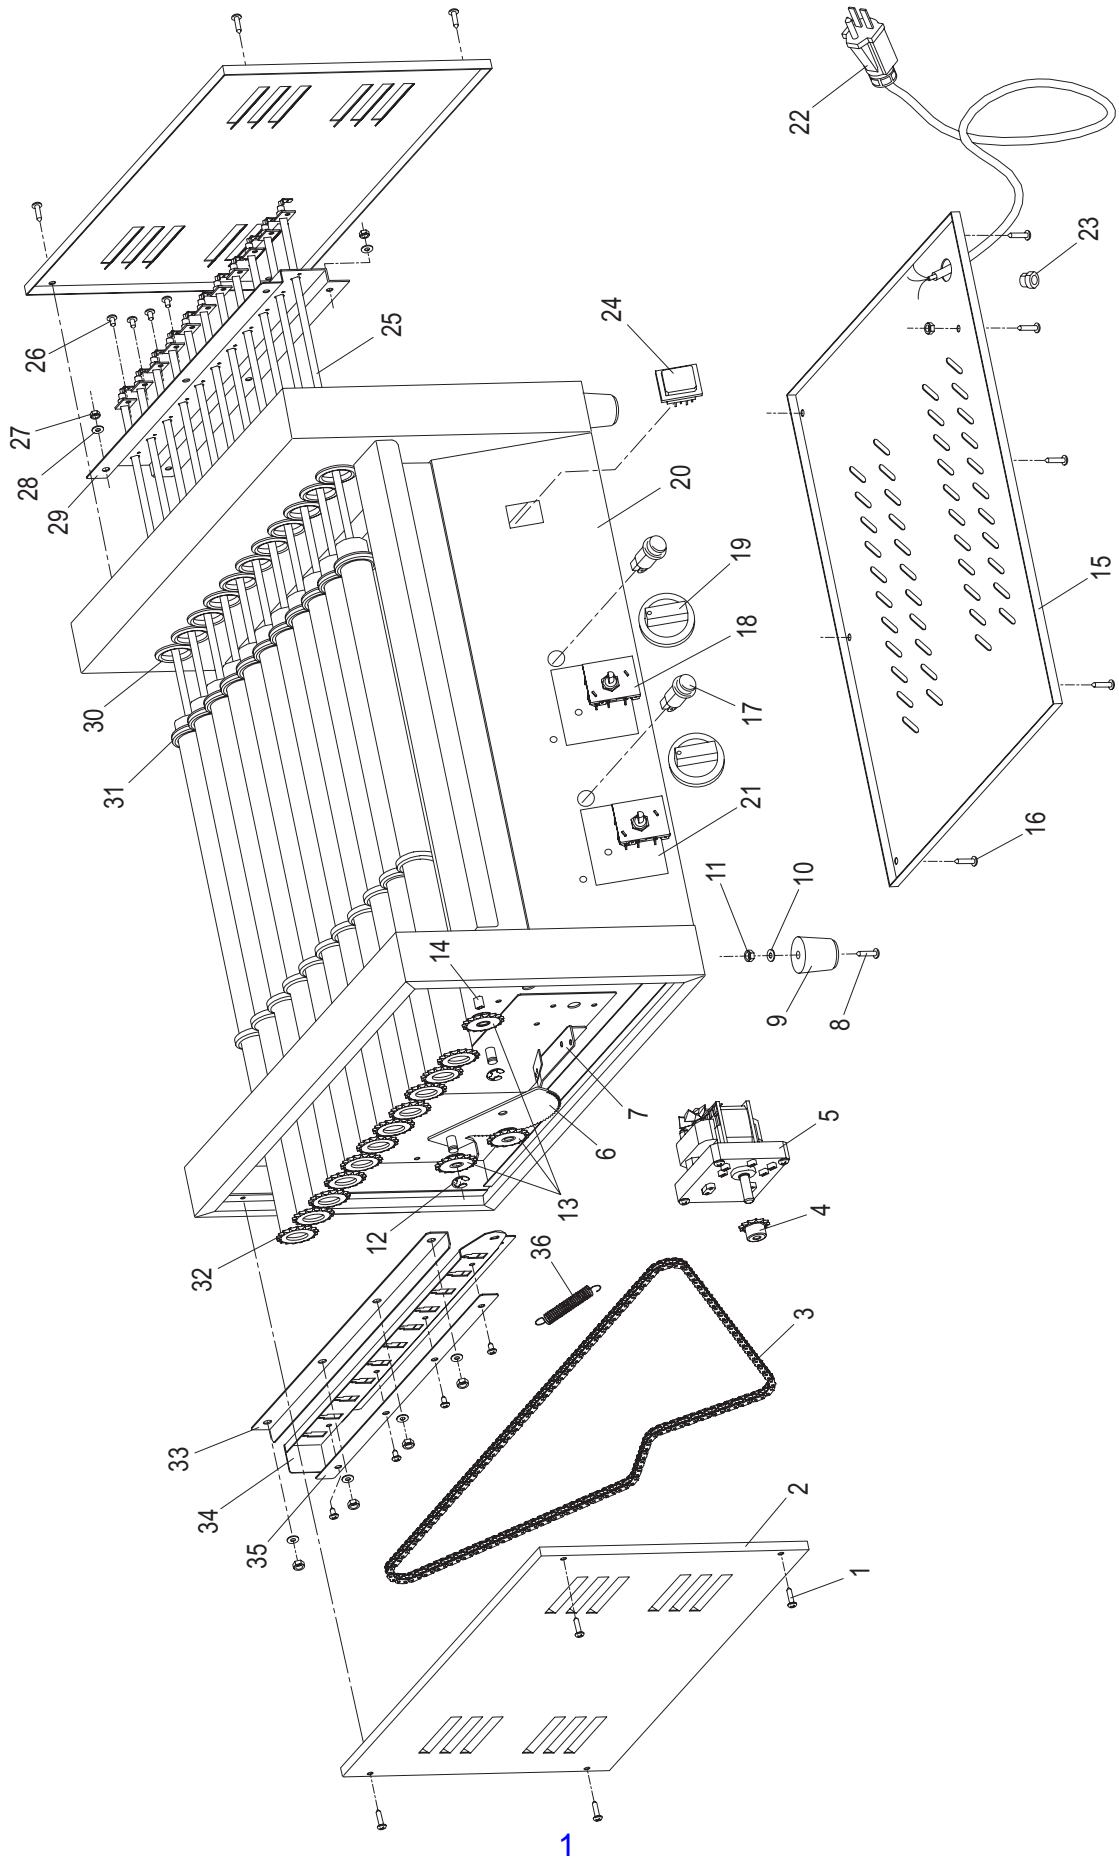

Parts Catalog

Model CPRG30

ELECTRIC ROLLER GRILL

MODELS:
CPRG30 & CPRG50

01-20-2011
IMPORTANT!

TO EXPEDITE SHIPMENT OF PARTS, ALWAYS SPECIFY MODEL, REV,
PART NUMBER, AND SERIAL NUMBER OF SLICER.

GLOBE FOOD EQUIPMENT COMPANY

2215 East River Road
Dayton, Ohio 45439

Parts Department

Toll Free 1-800-745-6238 · Fax (937) 290-0585

E-Mail: globeinfo@globeslicers.com

Website: www.globeslicers.com

Not for resale

CPRG30 & CPRG50 ROLLER GRILL COMPONENTS

CPRG30 & CPRG50 PARTS LIST

Item	Description	Part Numbers		Qty	Item	Description	Part Numbers		Qty
		SRG30	SRG50				SRG30	SRG50	
1	Screw	-	-	8	19	Knob	U02101155013	-	2
2	Side Panel	-	-	2	20	Grill Body	-	-	1
3	Chain	U01021005010	-	1	21	Mica Plate	U01991090026	-	1
4	Motor Gear	U01021005059	-	1	22	Power Cord & Plug	U03021205012	-	1
5	Motor	U03011200004	-	1	23	Strain Relief	U02101155021	-	1
6	Chain Adjusting Assy	U06051470237	-	1	24	Power Switch	U03041215027	-	1
7	Spring Plate	U01051025827	-	1	25	Heating Element	U03061225040	U03061225042	11
8	Screw	-	-	4	26	Screw	-	-	15
9	Foot	U02121165003	-	4	27	M4 Nut	-	-	13
10	M5 Washer	-	-	4	28	M4 Washer	-	-	14
11	Nut	-	-	7	29	Right Baffle	-	-	1
12	E-Clip Retaining Ring	U66991845009	-	2	30	Gum Cover	U02101155052	-	22
13	Gear	U01021005035	-	3	31	Quadric Sealing	U02101155055	-	22
14	Sleeve	U01021005067	-	1	32	Roller	U01091050029	U01091050028	11
15	Base Plate	-	-	1	33	Left Baffle (Upper)	-	-	1
16	Screw	-	-	5	34	Left Baffle (Lower)	-	-	1
17	Indicator Light	U03091240005	-	2	35	Element Fixing Plate	-	-	1
18	Thermostat	U03041215007	-	2	36	Spring	U01011000006	-	1

WIRING DIAGRAM, CPRG30/CPRG50