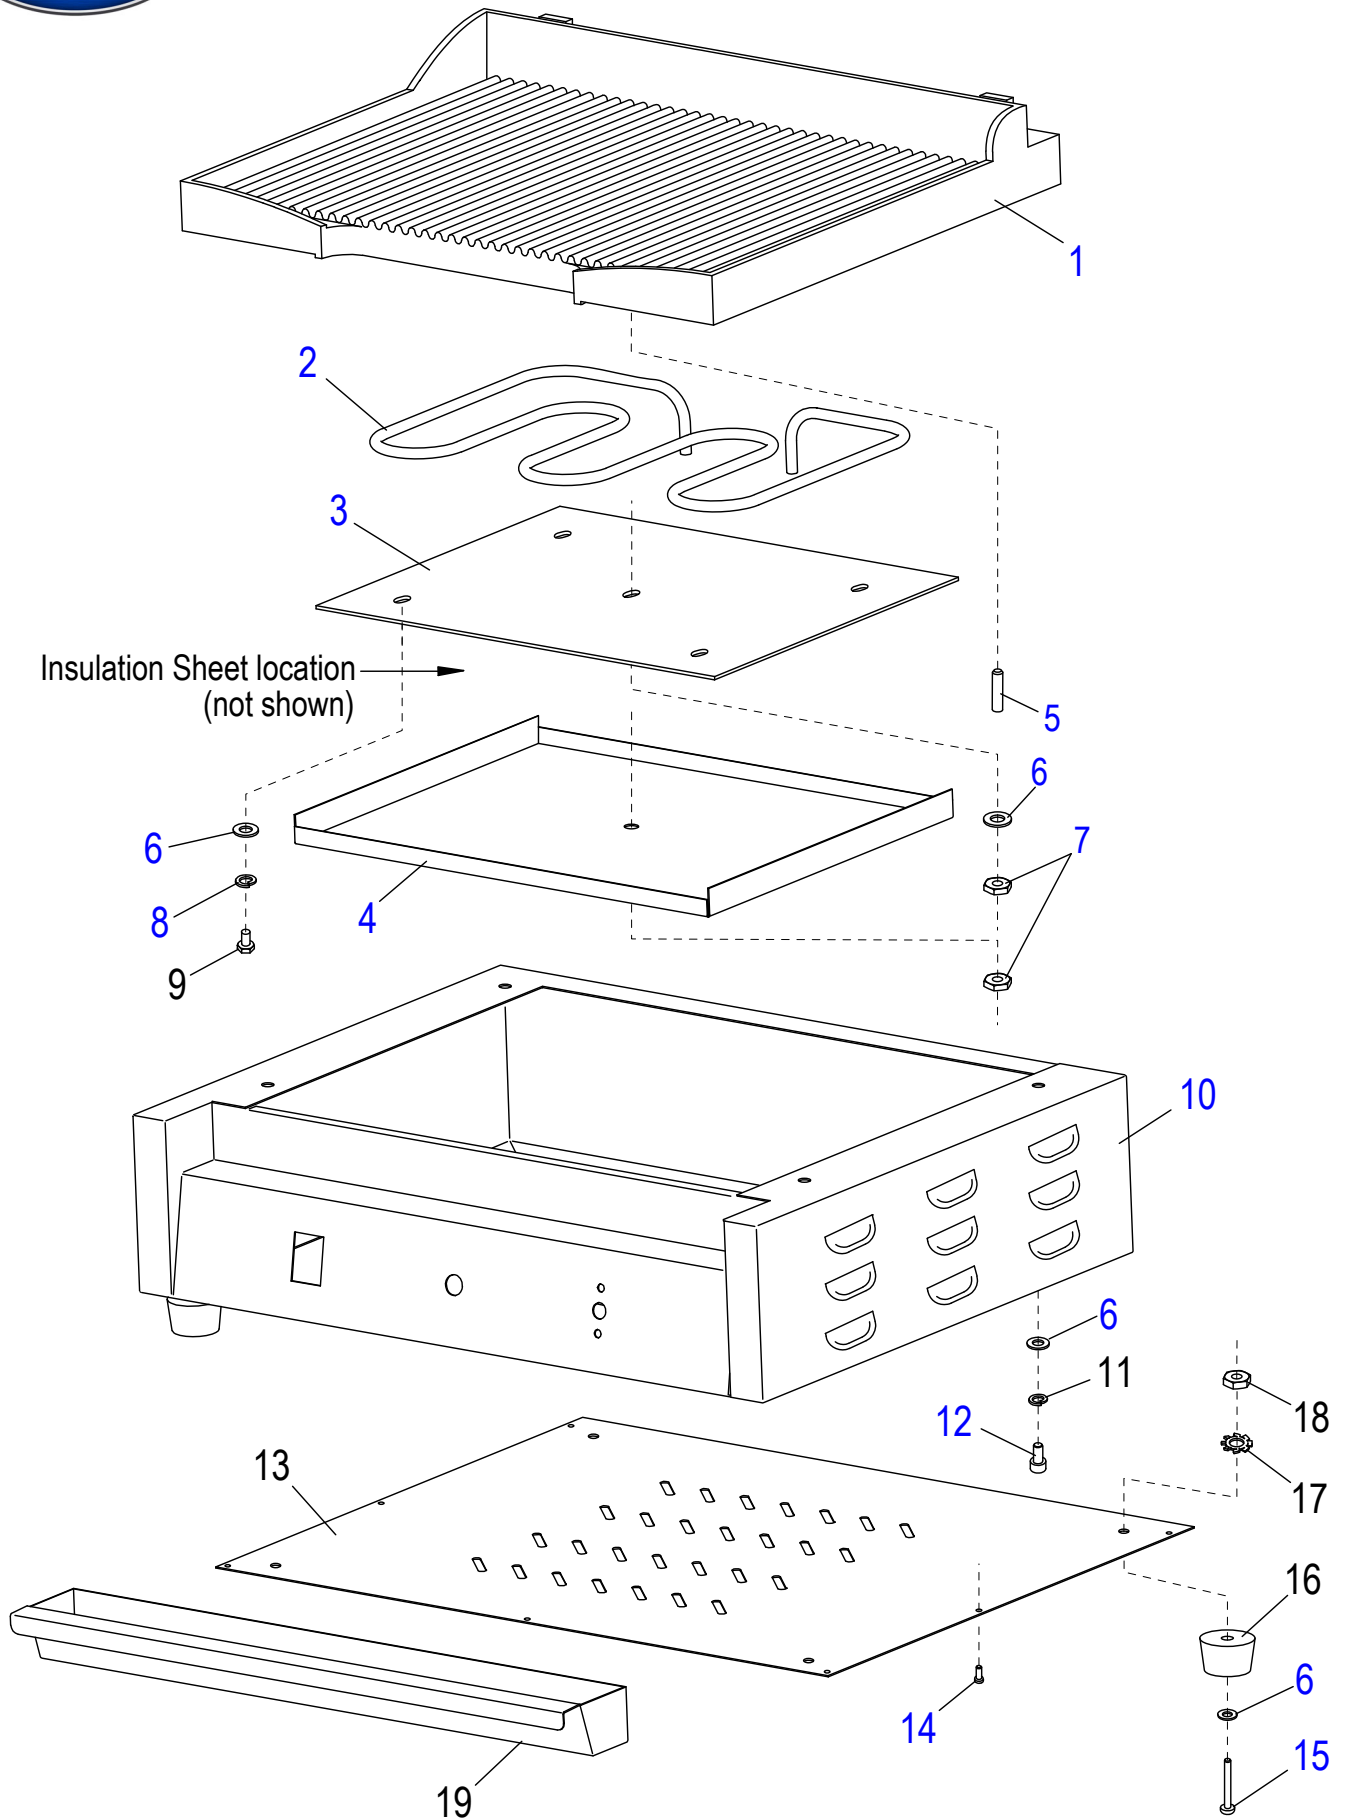

GSG1410-C Upper Grill Components

GSG1410-C Upper Grill Components

Item	Part Number	Description	Qty	Serial Number
1	U00005	Top Plate (Smooth)	1	
2	U00002	Heating Element	1	
3		Element Mounting Plate	1	
4	M035	Flat Washer ID 6.5 OD 12 TH 1.5 mm Zinc	5	
5	H00022	Split Lock Washer, M6 - BO	4	
6	H00021	Cap Screw, Hex Hd Black Oxide	4	
7	H00019	Set Screw, Hex Drive, M6 x 26mm - Cup Pt BO	1	
8	M034	Hex Nut M6x1.0 OD 10 mm TH 5 mm Zinc	2	
9		Insulation Plate	1	
10	U00001	Top Cover	1	
11	H00018	Phillips Pan Washer Head Screw, M5 x 6mm - Zn	4	
12	U01021005046	Wireway Cover	1	
13	U66021810016	Retaining Ring, DIN 471-M12	1	
14	H00023	Flat Washer, M12 - Zn	1	
15		Jam Nut	1	

GSG1410-C Lower Grill Components

GSG1410-C Lower Grill Components

Item	Part Number	Description	Qty	Serial Number
1	U00008	Bottom Plate (Smooth)	1	
2	U00009	Heating Element	1	
3		Element Mounting Plate	1	
4		Insulation Plate	1	
5	H00019	Set Screw, Hex Drive, M6 x 26mm - Cup Pt BO	1	
6	H00014	Flat M6 Washer - Zn	13	
7	M034	Hex Nut M6x1.0 OD 10 mm TH 5 mm Zinc	2	
8	H00022	Split Lock Washer, M6 - BO	4	
9	H00021	Cap Screw, Hex Hd Black Oxide	4	
10		Plate	1	
11	X08008	Washer, Spring M6, ID-6MM, OD-10MM, THICK-1.5MM	4	
12	H00025	Cap Screw, Socket Head, M6 x 8mm - BO	4	
13	U00010	Bottom Cover	1	
14		Cover Mounting Screw	8	
15	H00026	Phillips Pan Head Screw, M5 x 20mm - Zn	4	
16	U02121165004	Foot Kit	4	
17	H00027	External Serrated Lock Washer, M5 - Zn	4	
18	X30186	Hex Nut M5-0.8 OD-8, TH-4mm, Zinc	4	
19	U00041	Drip Tray	1	
20	U01496	Overlay (Not Shown)	1	