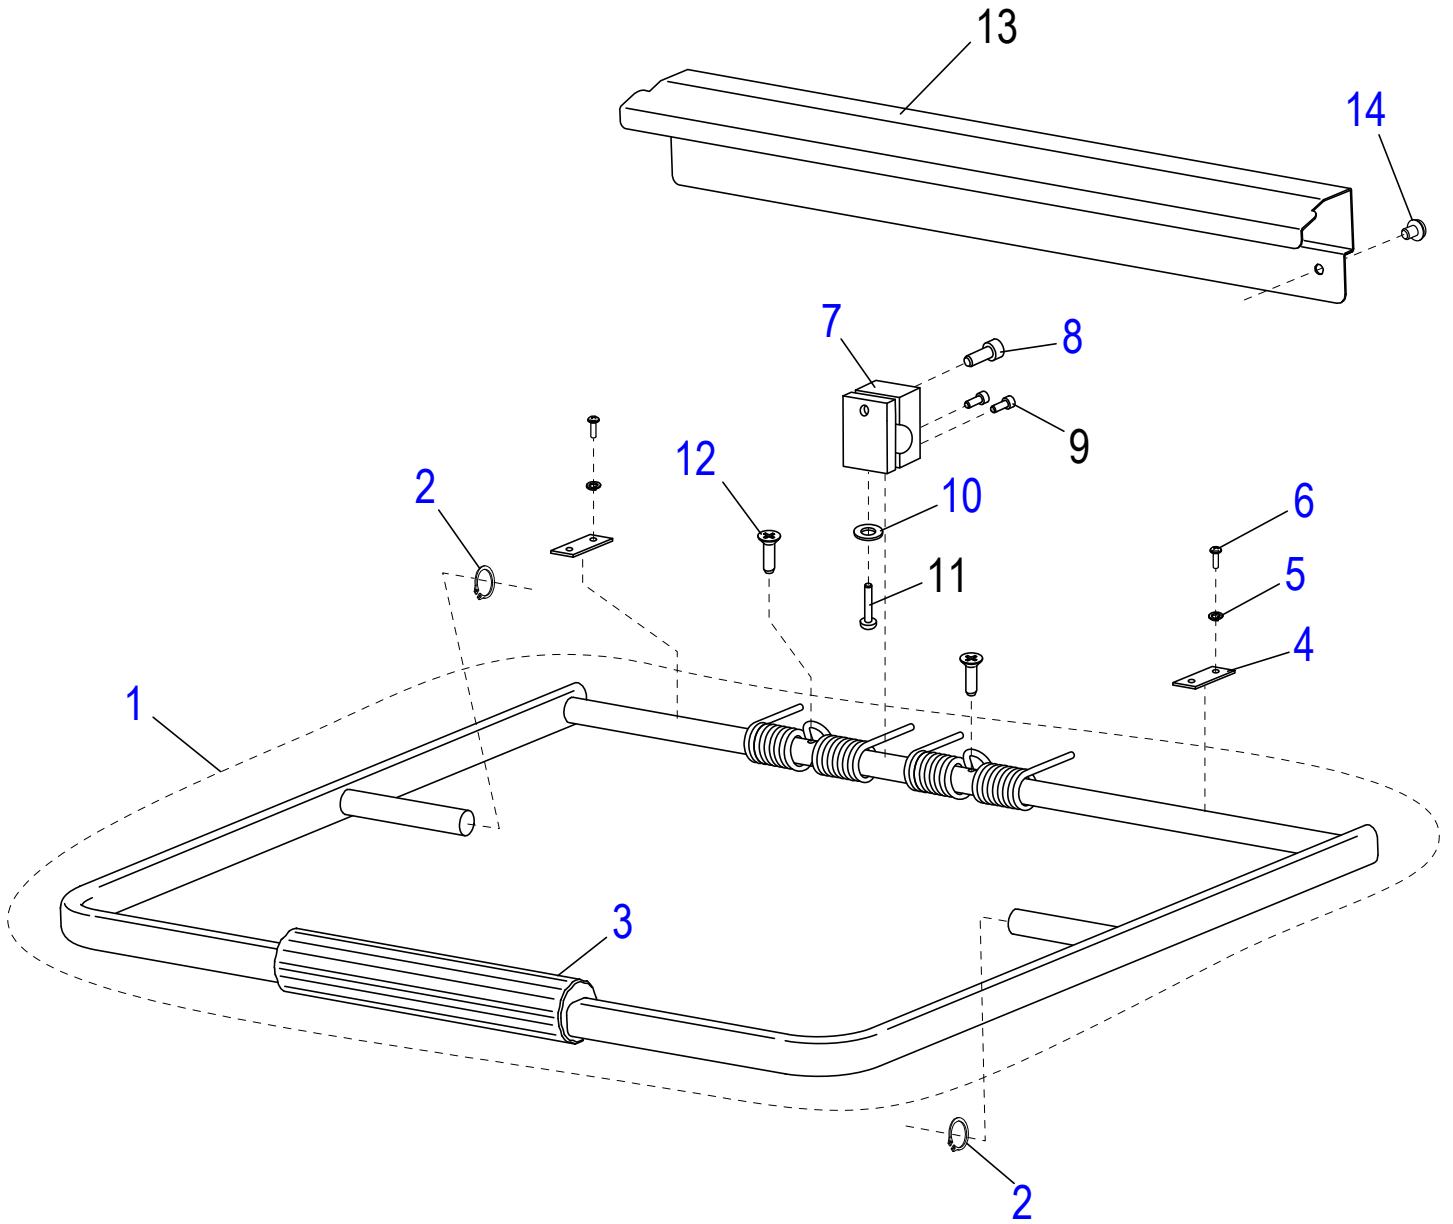

Parts Catalog

GSG1410-C

Sandwich Grill

Model: GSG1410-C

5/5/2023 Rev. C

IMPORTANT!

TO EXPEDITE SHIPMENT OF PARTS, ALWAYS SPECIFY MODEL, REV,
PART NUMBER, AND SERIAL NUMBER OF UNIT.

GLOBE FOOD EQUIPMENT COMPANY

2215 East River Road
Dayton, Ohio 45439

Parts Department

Toll Free 1-800-745-6238 · Fax (937) 290-0585

E-Mail: info@globefoodequip.com

Website: www.globefoodequip.com

Not for resale

Table of Contents

Description	Page
GSG1410-C Grill Handle Components	4
GSG1410-C Upper Grill Components	6
GSG1410-C Lower Grill Components	8
GSG1410-C Grill Electrical Components	10
GSG1410-C Wiring Diagram	12

GSG1410-C Grill Handle Components

GSG1410-C Grill Handle Components

Item	Part Number	Description	Qty	Serial Number
1	U00003	Handle Assembly	1	
2	U66021810016	Retaining Ring, DIN 471-M12	2	
3	U00035	Grip	1	
4	U00036	Retaining Plate	2	
5	H00011	Split Lock Washer, DIN 7980 M5 - BO	4	
6		Screw, Handle Retaining Plate	4	
7	U01021005138	Tension Bracket	1	
8	H00012	Socket Head Cap Screw M6 x 26mm - BO	1	
9	H00013	Socket Head Cap Screw M4 x 16mm - BO	2	
10	M035	Flat Washer ID 6.5 OD 12 TH 1.5 mm Zinc	1	
11	H00015	Phillips Pan Head Screw, M6 x 20mm - Zn	1	
12	X25166	Flat Hd Screw-PHH M5-0.8x16mm, Zinc	2	
13	U00006	Back Baffle	1	
14	H00024	Phillips Pan Washer Head Screw, M4 x 4mm - Zn	2	

GSG1410-C Upper Grill Components

GSG1410-C Upper Grill Components

Item	Part Number	Description	Qty	Serial Number
1	U00005	Top Plate (Smooth)	1	
2	U00002	Heating Element	1	
3		Element Mounting Plate	1	
4	M035	Flat Washer ID 6.5 OD 12 TH 1.5 mm Zinc	5	
5	H00022	Split Lock Washer, M6 - BO	4	
6	H00021	Cap Screw, Hex Hd Black Oxide	4	
7	H00019	Set Screw, Hex Drive, M6 x 26mm - Cup Pt BO	1	
8	M034	Hex Nut M6x1.0 OD 10 mm TH 5 mm Zinc	2	
9		Insulation Plate	1	
10	U00001	Top Cover	1	
11	H00018	Phillips Pan Washer Head Screw, M5 x 6mm - Zn	4	
12	U01021005046	Wireway Cover	1	
13	U66021810016	Retaining Ring, DIN 471-M12	1	
14	H00023	Flat Washer, M12 - Zn	1	
15		Jam Nut	1	