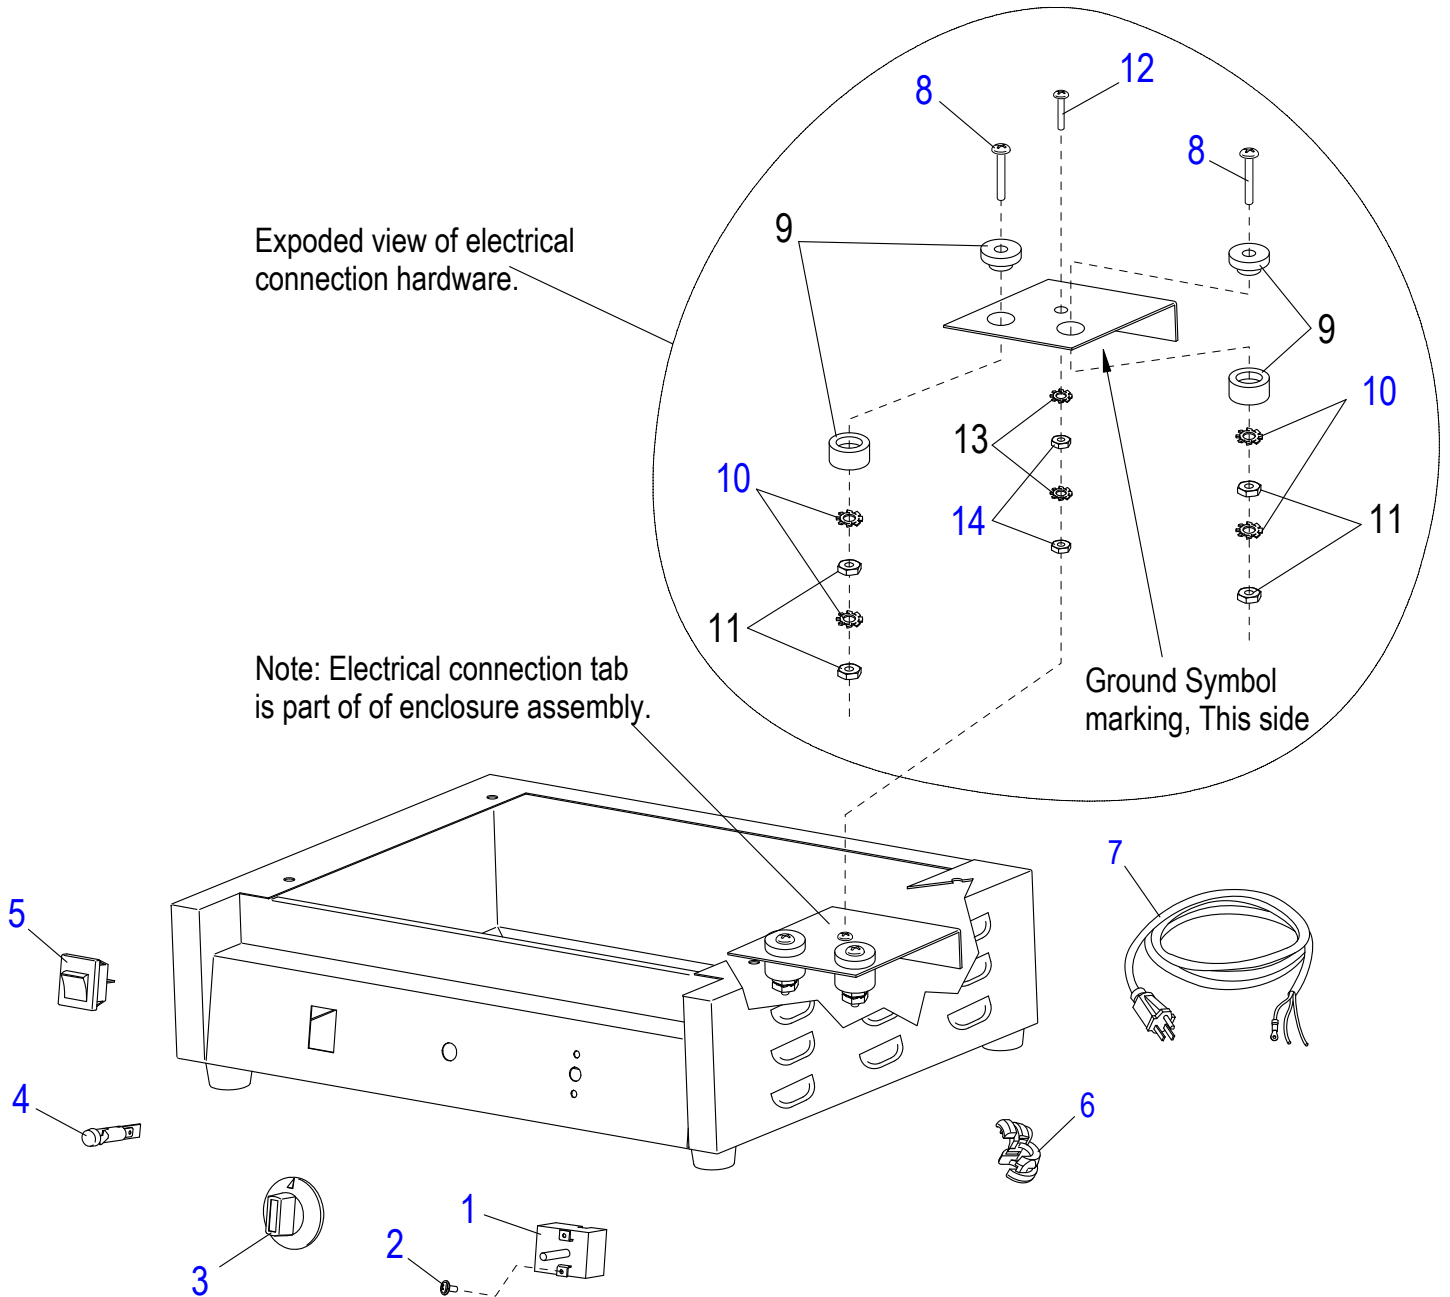

GSG1410-C Lower Grill Components

GSG1410-C Lower Grill Components

Item	Part Number	Description	Qty	Serial Number
1	U00008	Bottom Plate (Smooth)	1	
2	U00009	Heating Element	1	
3		Element Mounting Plate	1	
4		Insulation Plate	1	
5	H00019	Set Screw, Hex Drive, M6 x 26mm - Cup Pt BO	1	
6	H00014	Flat M6 Washer - Zn	13	
7	M034	Hex Nut M6x1.0 OD 10 mm TH 5 mm Zinc	2	
8	H00022	Split Lock Washer, M6 - BO	4	
9	H00021	Cap Screw, Hex Hd Black Oxide	4	
10		Plate	1	
11	X08008	Washer, Spring M6, ID-6MM, OD-10MM, THICK-1.5MM	4	
12	H00025	Cap Screw, Socket Head, M6 x 8mm - BO	4	
13	U00010	Bottom Cover	1	
14		Cover Mounting Screw	8	
15	H00026	Phillips Pan Head Screw, M5 x 20mm - Zn	4	
16	U02121165004	Foot Kit	4	
17	H00027	External Serrated Lock Washer, M5 - Zn	4	
18	X30186	Hex Nut M5-0.8 OD-8, TH-4mm, Zinc	4	
19	U00041	Drip Tray	1	
20	U01496	Overlay (Not Shown)	1	

GSG1410-C Grill Electrical Components

GSG1410-C Grill Electrical Components

Item	Part Number	Description	Qty	Serial Number
1	U03051220022	Thermostat	1	
2	H00024	Phillips Pan Washer Head Screw, M4 x 4mm - Zn	2	
3	U02101155019	Temperature Knob	1	
4	U03091240006	Indicator Light	1	
5	U03041215027	Power Switch	1	
6	U00579	Strain Relief	1	
7	U03021205010	Powercord (220V)	1	
8	H00030	Phillips Pan Head Screw, M5 x 30mm - Zn	2	
9		Insulator (2 piece)	2	
10	H00027	External Serrated Lock Washer, M5 - Zn	4	
11	X30186	Hex Nut M5-0.8 OD-8, TH-4mm, Zinc	4	
12	H00031	Phillips Pan Head Screw, M4 x 16mm - Zn	1	
13	H00033	Washer M4 Ext. Tooth Element Connection	6	
14	H00034	Hex Nut, M4 - Zn	2	
15	H00032	Phillips Pan Hd Screw, M4 x 6mm - Zn (Elect. Connections, Not Shown)	4	