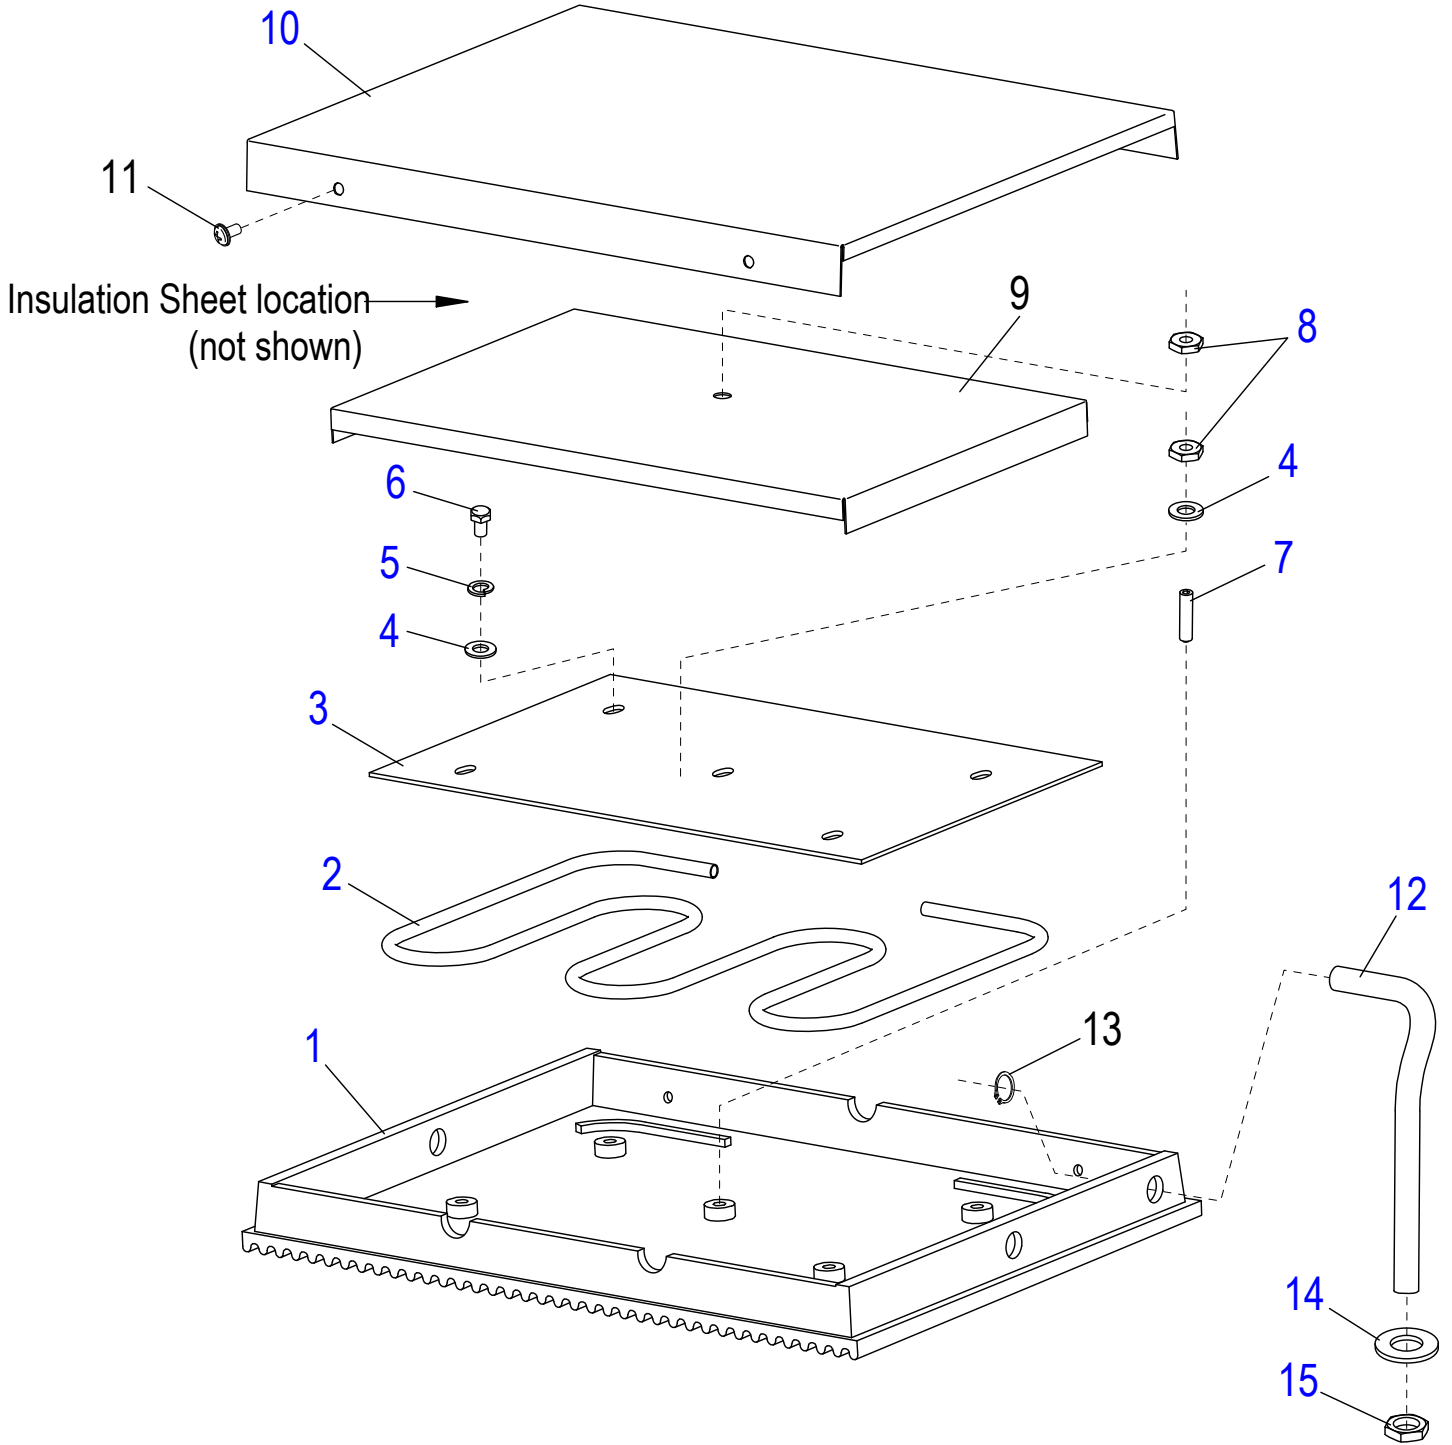

GSG1410-C Grill Handle Components

GSG1410-C Grill Handle Components

Item	Part Number	Description	Qty	Serial Number
1	U00003	Handle Assembly	1	
2	U66021810016	Retaining Ring, DIN 471-M12	2	
3	U00035	Grip	1	
4	U00036	Retaining Plate	2	
5	H00011	Split Lock Washer, DIN 7980 M5 - BO	4	
6		Screw, Handle Retaining Plate	4	
7	U01021005138	Tension Bracket	1	
8	H00012	Socket Head Cap Screw M6 x 26mm - BO	1	
9	H00013	Socket Head Cap Screw M4 x 16mm - BO	2	
10	M035	Flat Washer ID 6.5 OD 12 TH 1.5 mm Zinc	1	
11	H00015	Phillips Pan Head Screw, M6 x 20mm - Zn	1	
12	X25166	Flat Hd Screw-PHH M5-0.8x16mm, Zinc	2	
13	U00006	Back Baffle	1	
14	H00024	Phillips Pan Washer Head Screw, M4 x 4mm - Zn	2	

GSG1410-C Upper Grill Components

GSG1410-C Upper Grill Components

Item	Part Number	Description	Qty	Serial Number
1	U00005	Top Plate (Smooth)	1	
2	U00002	Heating Element	1	
3		Element Mounting Plate	1	
4	M035	Flat Washer ID 6.5 OD 12 TH 1.5 mm Zinc	5	
5	H00022	Split Lock Washer, M6 - BO	4	
6	H00021	Cap Screw, Hex Hd Black Oxide	4	
7	H00019	Set Screw, Hex Drive, M6 x 26mm - Cup Pt BO	1	
8	M034	Hex Nut M6x1.0 OD 10 mm TH 5 mm Zinc	2	
9		Insulation Plate	1	
10	U00001	Top Cover	1	
11	H00018	Phillips Pan Washer Head Screw, M5 x 6mm - Zn	4	
12	U01021005046	Wireway Cover	1	
13	U66021810016	Retaining Ring, DIN 471-M12	1	
14	H00023	Flat Washer, M12 - Zn	1	
15		Jam Nut	1	