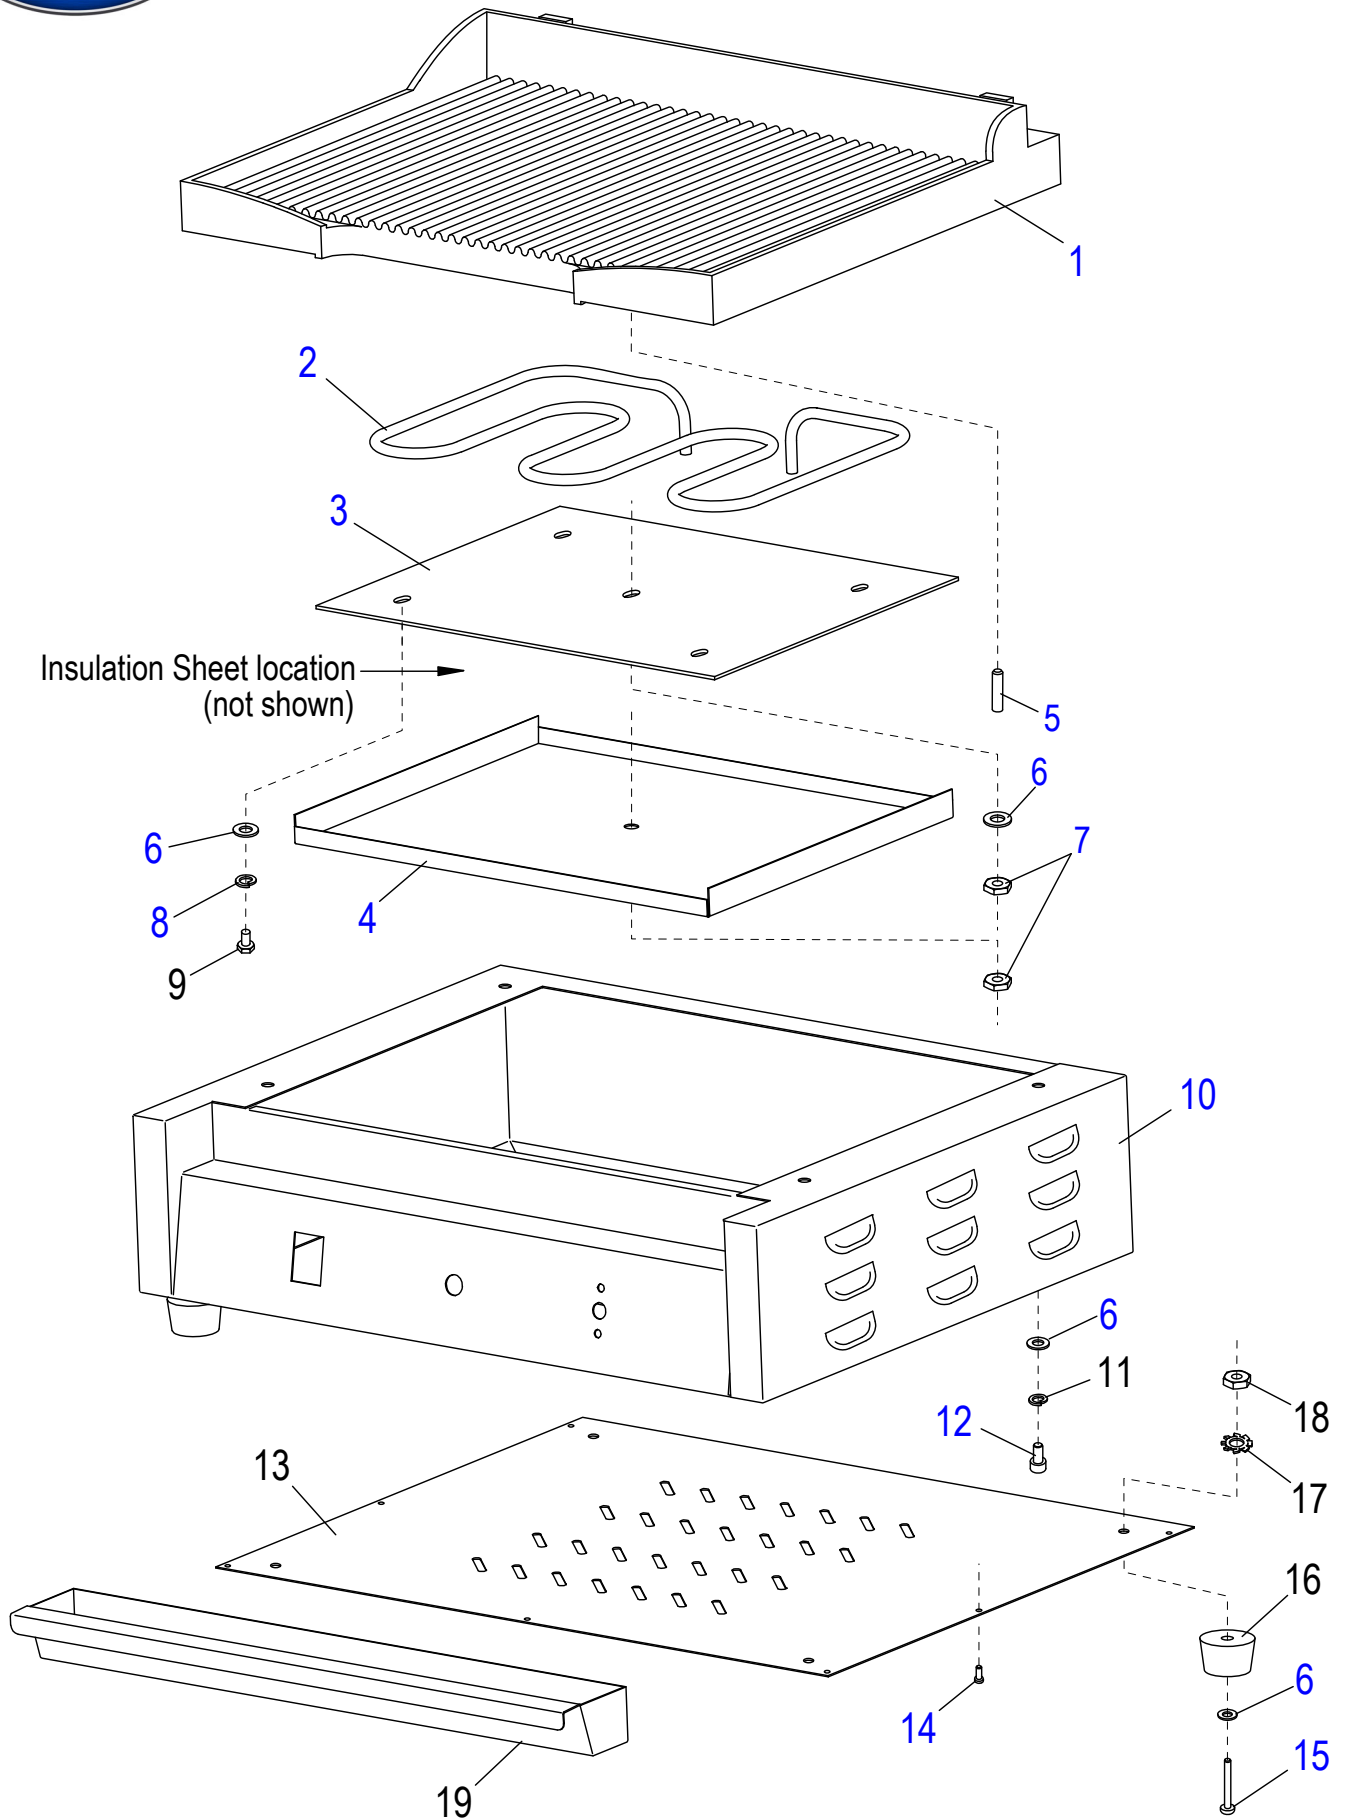

GSG1410 Lower Grill Components

GSG1410 Lower Grill Components

Item	Part Number	Description	Qty	Serial Number
1	U00008	Bottom Plate (Smooth)	1	
2	U00009	Heating Element	1	
3		Element Mounting Plate	1	
4		Insulation Plate	1	
5	H00019	Set Screw, Hex Drive, M6 x 26mm - Cup Pt BO	1	
6	H00014	Flat M6 Washer - Zn	13	
7	M034	Hex Nut M6x1.0 OD 10 mm TH 5 mm Zinc	2	
8	H00022	Split Lock Washer, M6 - BO	4	
9	H00021	Cap Screw, Hex Hd Black Oxide	4	
10		Plate	1	
11	X08008	Washer, Spring M6, ID-6MM, OD-10MM, THICK-1.5MM	4	
12	H00025	Cap Screw, Socket Head, M6 x 8mm - BO	4	
13	U00010	Bottom Cover	1	
14		Cover Mounting Screw	8	
15	H00026	Phillips Pan Head Screw, M5 x 20mm - Zn	4	
16	U02121165004	Foot Kit	4	
17	H00027	External Serrated Lock Washer, M5 - Zn	4	
18	X30186	Hex Nut M5-0.8 OD-8, TH-4mm, Zinc	4	
19	U00041	Drip Tray	1	
20	U01496	Overlay (Not Shown)	1