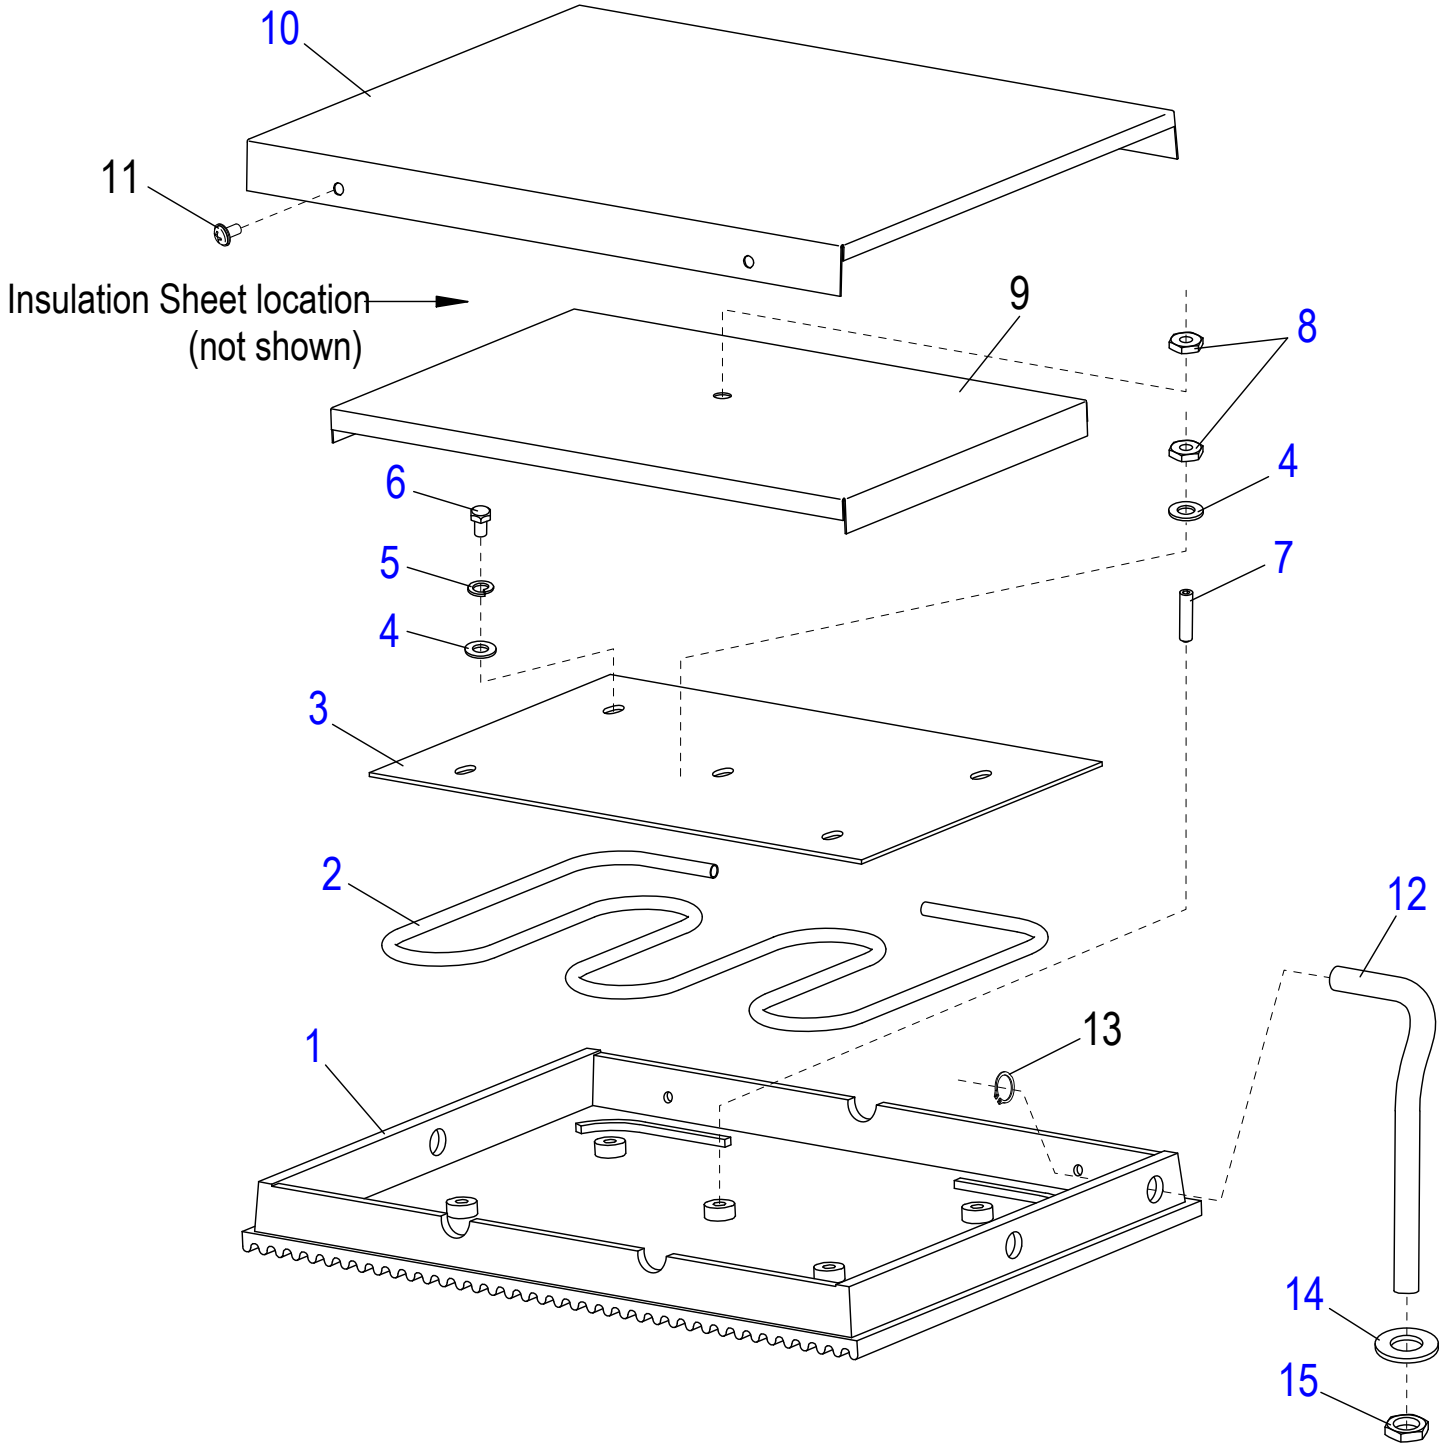

GSG1410 Upper Grill Components

GSG1410 Upper Grill Components

Item	Part Number	Description	Qty	Serial Number
1	U00005	Top Plate (Smooth)	1	
2	U00002	Heating Element	1	
3		Element Mounting Plate	1	
4	M035	Flat Washer ID 6.5 OD 12 TH 1.5 mm Zinc	5	
5	H00022	Split Lock Washer, M6 - BO	4	
6	H00021	Cap Screw, Hex Hd Black Oxide	4	
7	H00019	Set Screw, Hex Drive, M6 x 26mm - Cup Pt BO	1	
8	M034	Hex Nut M6x1.0 OD 10 mm TH 5 mm Zinc	2	
9		Insulation Plate	1	
10	U00001	Top Cover	1	
11	H00018	Phillips Pan Washer Head Screw, M5 x 6mm - Zn	4	
12	U01021005046	Wireway Cover	1	
13	U66021810016	Retaining Ring, DIN 471-M12	1	
14	H00023	Flat Washer, M12 - Zn	1	
15		Jam Nut	1