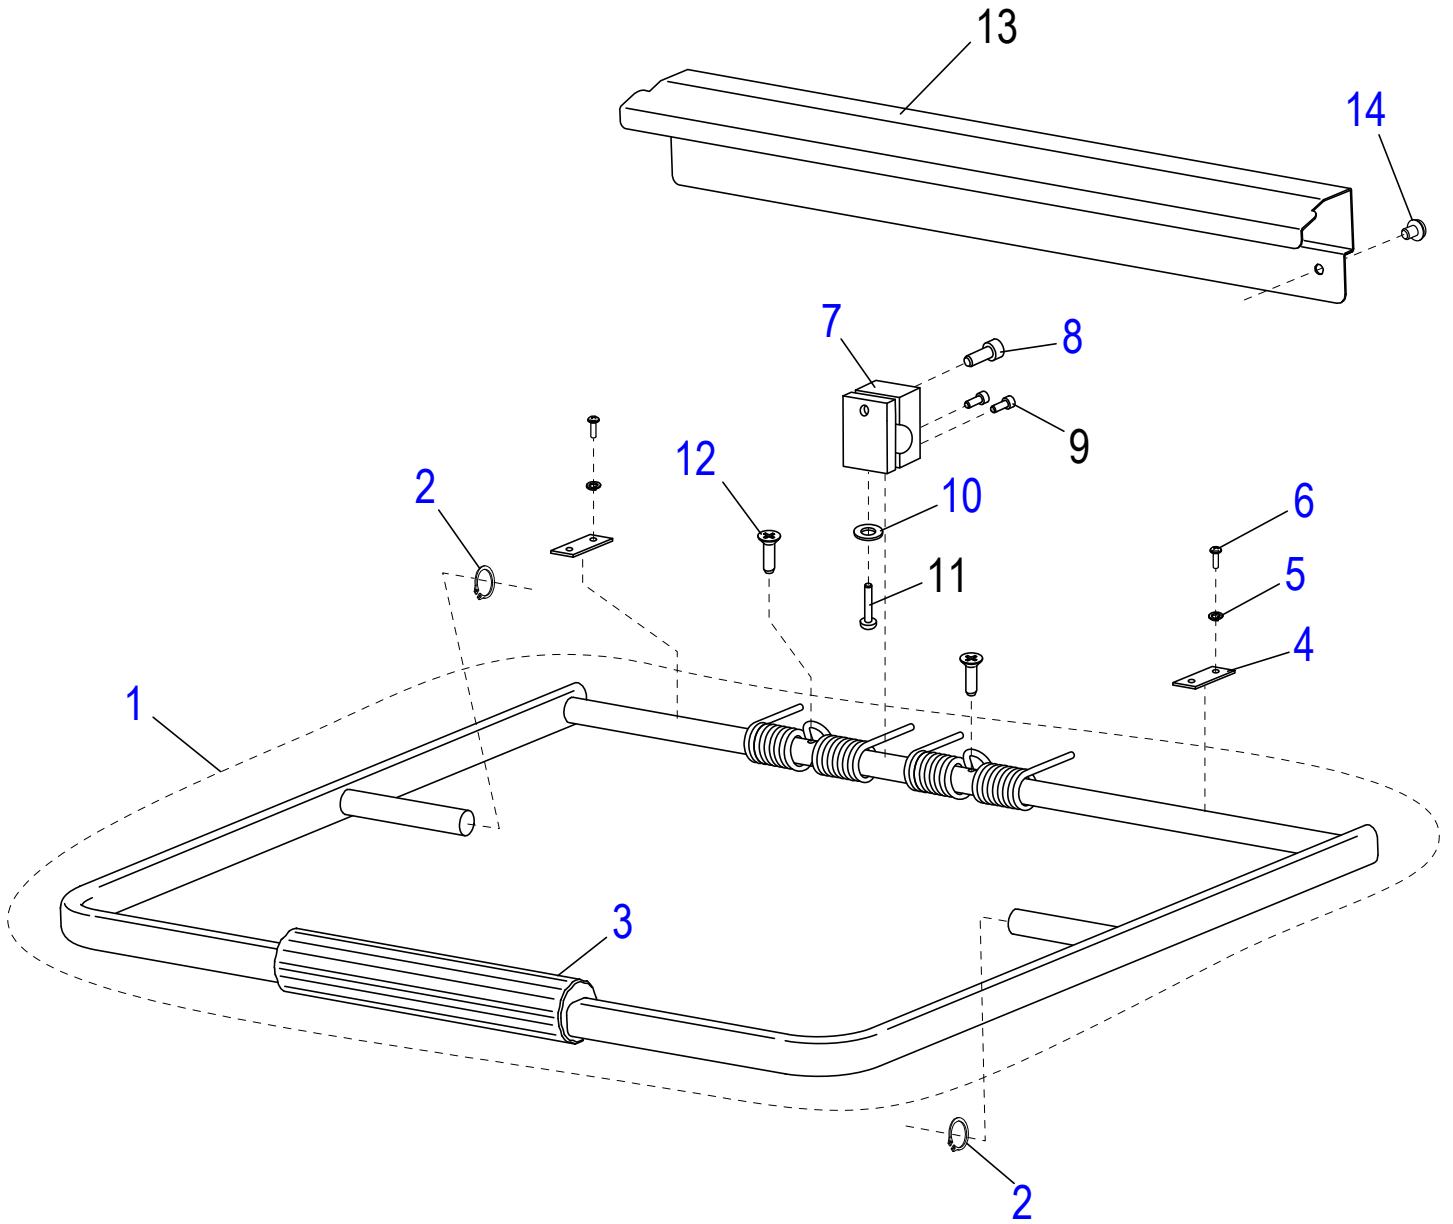

## GSG1410 Grill Handle Components

---

Item	Part Number	Description	Qty	Serial Number
1	U00003	Handle Assembly	1	
2	U66021810016	Retaining Ring, DIN 471-M12	2	
3	U00035	Grip	1	
4	U00036	Retaining Plate	2	
5	H00011	Split Lock Washer, DIN 7980 M5 - BO	4	
6		Screw, Handle Retaining Plate	4	
7	U01021005138	Tension Bracket	1	
8	H00012	Socket Head Cap Screw M6 x 26mm - BO	1	
9	H00013	Socket Head Cap Screw M4 x 16mm - BO	2	
10	M035	Flat Washer ID 6.5 OD 12 TH 1.5 mm Zinc	1	
11	H00015	Phillips Pan Head Screw, M6 x 20mm - Zn	1	
12	X25166	Flat Hd Screw-PHH M5-0.8x16mm, Zinc	2	
13	U00006	Back Baffle	1	
14	H00024	Phillips Pan Washer Head Screw, M4 x 4mm - Zn	2	