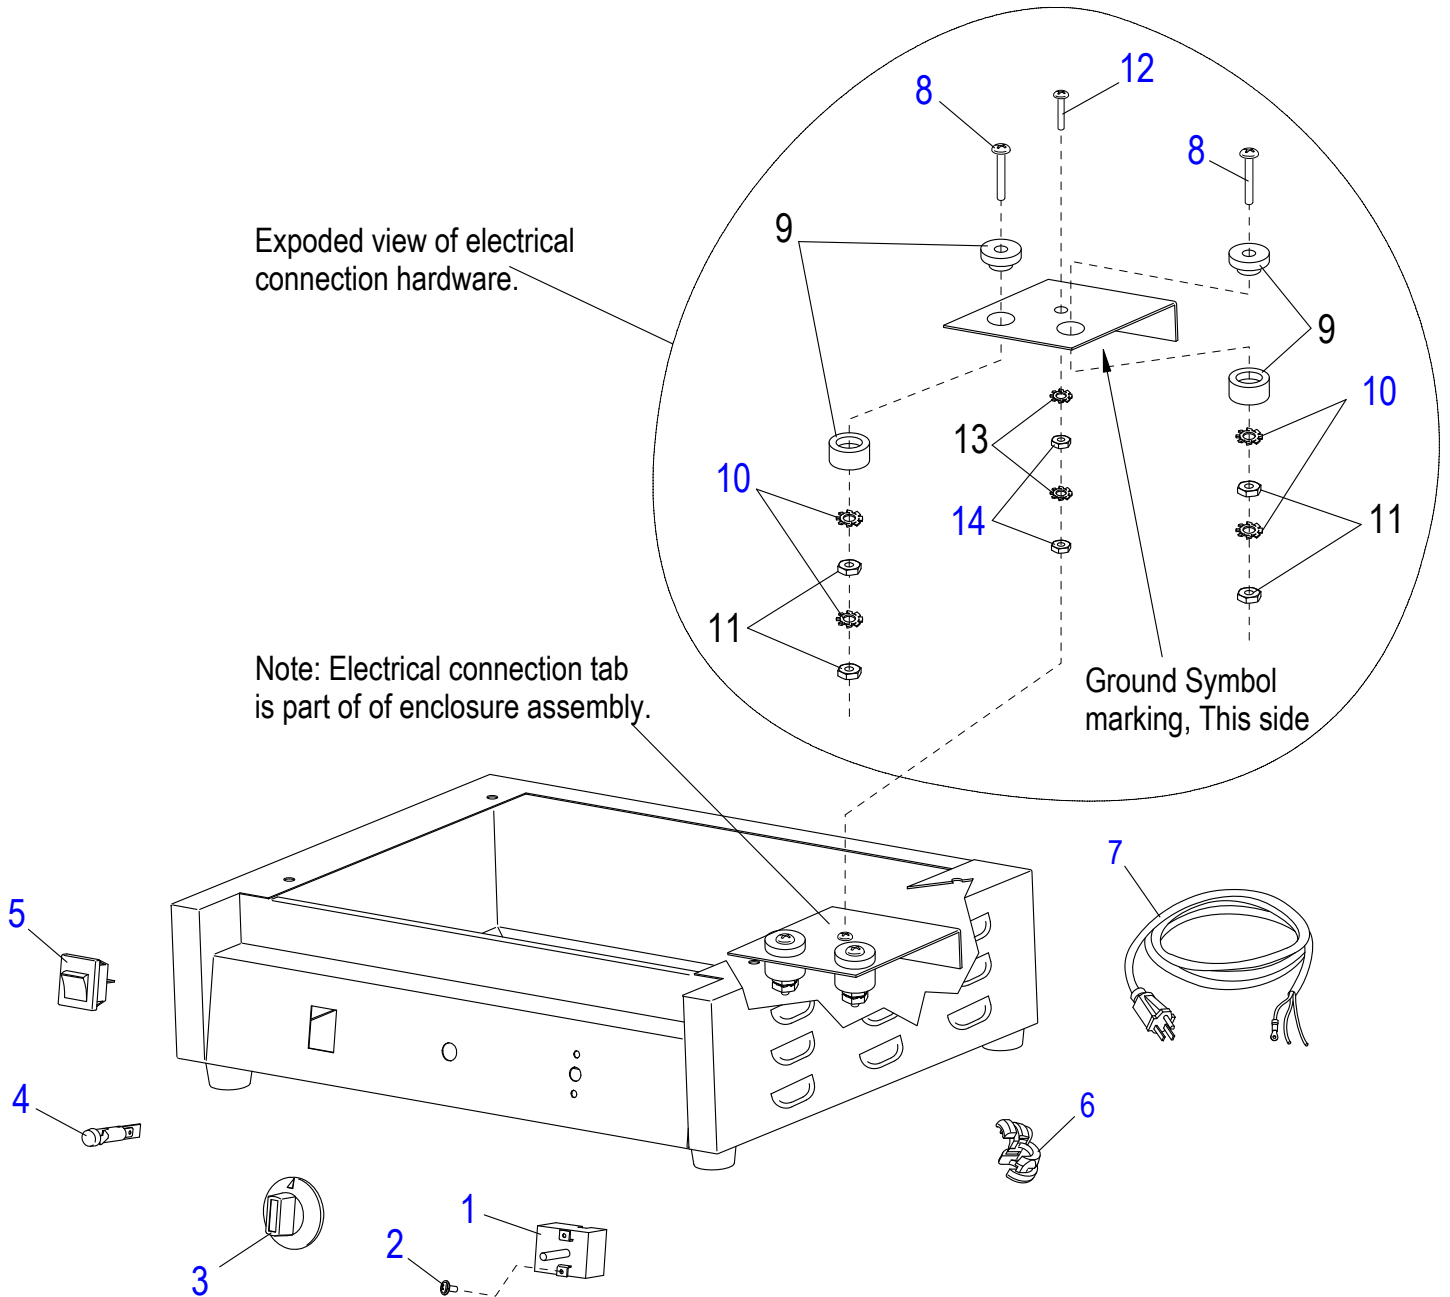

## GSG1410 Lower Grill Components

Item	Part Number	Description	Qty	Serial Number
1	U00008	Bottom Plate (Smooth)	1	
2	U00009	Heating Element	1	
3		Element Mounting Plate	1	
4		Insulation Plate	1	
5	H00019	Set Screw, Hex Drive, M6 x 26mm - Cup Pt BO	1	
6	H00014	Flat M6 Washer - Zn	13	
7	M034	Hex Nut M6x1.0 OD 10 mm TH 5 mm Zinc	2	
8	H00022	Split Lock Washer, M6 - BO	4	
9	H00021	Cap Screw, Hex Hd Black Oxide	4	
10		Plate	1	
11	X08008	Washer, Spring M6, ID-6MM, OD-10MM, THICK-1.5MM	4	
12	H00025	Cap Screw, Socket Head, M6 x 8mm - BO	4	
13	U00010	Bottom Cover	1	
14		Cover Mounting Screw	8	
15	H00026	Phillips Pan Head Screw, M5 x 20mm - Zn	4	
16	U02121165004	Foot Kit	4	
17	H00027	External Serrated Lock Washer, M5 - Zn	4	
18	X30186	Hex Nut M5-0.8 OD-8, TH-4mm, Zinc	4	
19	U00041	Drip Tray	1	
20	U01496	Overlay (Not Shown)	1	

## GSG1410 Grill Electrical Components

Item	Part Number	Description	Qty	Serial Number
1	<a href="#">U03051220022</a>	Thermostat	1	
2	H00024	Phillips Pan Washer Head Screw, M4 x 4mm - Zn	2	
3	<a href="#">U02101155019</a>	Temperature Knob	1	
4	<a href="#">U03091240006</a>	Indicator Light	1	
5	<a href="#">U03041215027</a>	Power Switch	1	
6	<a href="#">U00579</a>	Strain Relief	1	
7	<a href="#">U03021205012</a>	Powercord (120V)	1	
8	H00030	Phillips Pan Head Screw, M5 x 30mm - Zn	2	
9		Insulator (2 piece)	2	
10	H00027	External Serrated Lock Washer, M5 - Zn	4	
11	<a href="#">X30186</a>	Hex Nut M5-0.8 OD-8, TH-4mm, Zinc	4	
12	H00031	Phillips Pan Head Screw, M4 x 16mm - Zn	1	
13	H00033	Washer M4 Ext. Tooth Element Connection	6	
14	H00034	Hex Nut, M4 - Zn	2	
15	H00032	Phillips Pan Hd Screw, M4 x 6mm - Zn (Elect. Connections, Not Shown)	4	