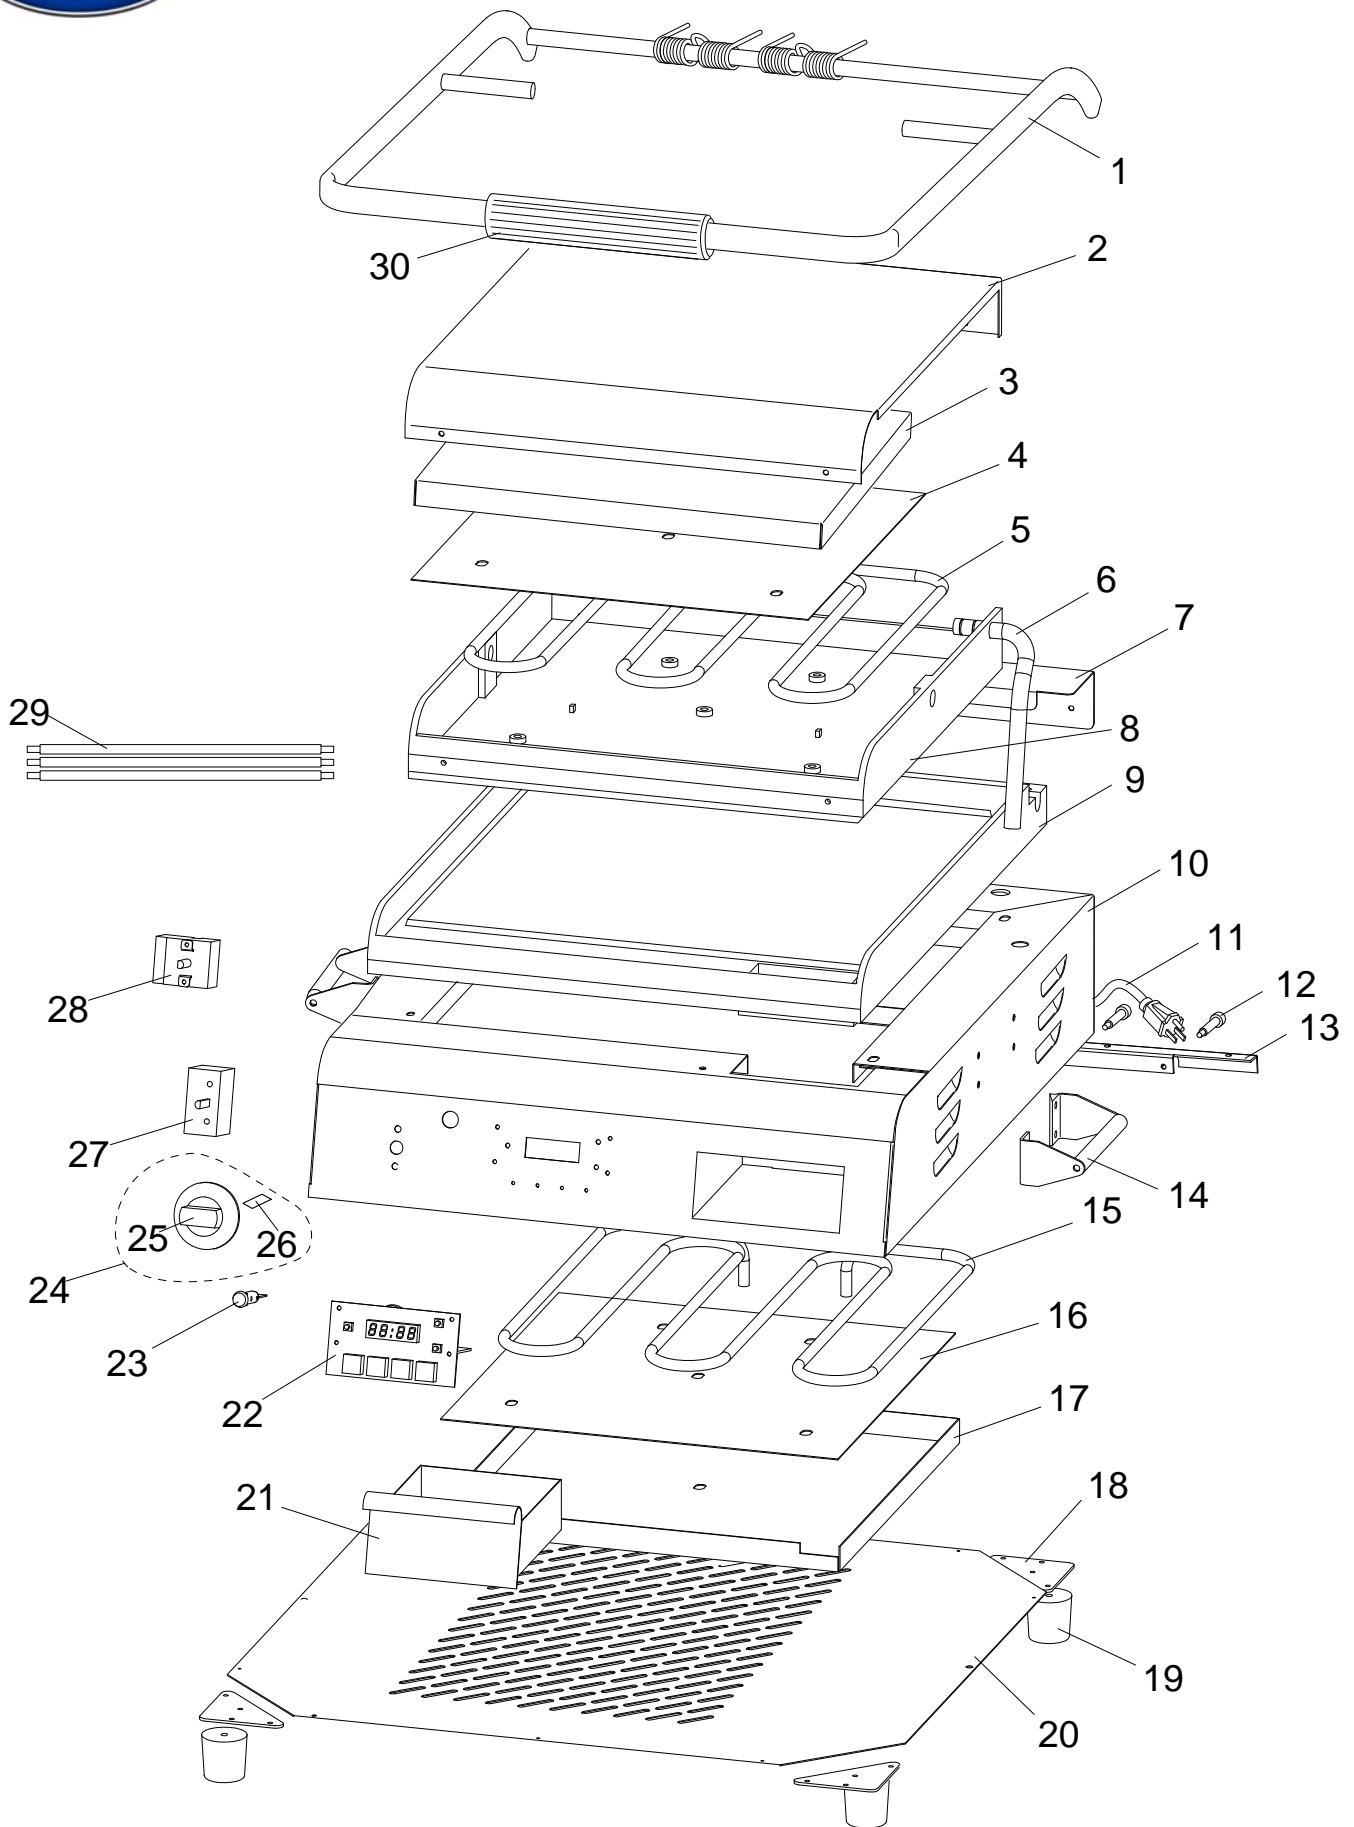

# Table of Contents

**Description**

**Page**

GSG14D-C 14 Inch Grill Components (Smooth)

4

GSG14D-C Wiring Diagram

6

## GSG14D-C 14 Inch Grill Components (Smooth)

Item	Part Number	Description	Qty	Serial Number
1	U00681	Handle Assembly	1	
2	U00682	Upper Cover	1	
3	U01071040244	Upper Insulating Plate	1	
4	U00684	Upper Press Plate	1	
5	U03061225118	Upper Element	1	
6	U01021005045	Wiring Cover, Right	1	
7	U00685	Hardware Assembly, Rear	1	
8	U00688	14" Upper Right Plate (Smooth)	1	
9	U00692	14" Lower Cast Plate (Smooth)	1	
10	U00702	Body Assembly	1	
11	U03021205010	Cord and Plug (For Model -C)	1	
12	U00690	Adjust Nut	2	
13	U00695	Hardware Plate	1	
14		Side Handle	2	
15	U03061225119	Lower Element	1	
16	U00696	Lower Press Plate	1	
17	U00697	Lower Insulating Plate	1	
18	U00519	Triangle Plate	4	
19	U02121165003	Feet	4	
20	U01071040242	Base Plate	1	
21	U06051471181	Drip Tray Assembly	1	
22	U01782	Timer Assembly	1	
23	U03091240005	Indicator Light, 120V	1	
24	U01033	Knob Assembly (Incl. items 25-26)	1	
25		Dial	1	
26		Spring Plate	1	
27	U03041215033	Switch, ON/OFF	1	
28	U03051220022	Thermostat	1	
29	U00813	Wiring Kit	1	
30	U00035	Handle Grip	1	
31	U01494	Overlay (Not Shown)	1	