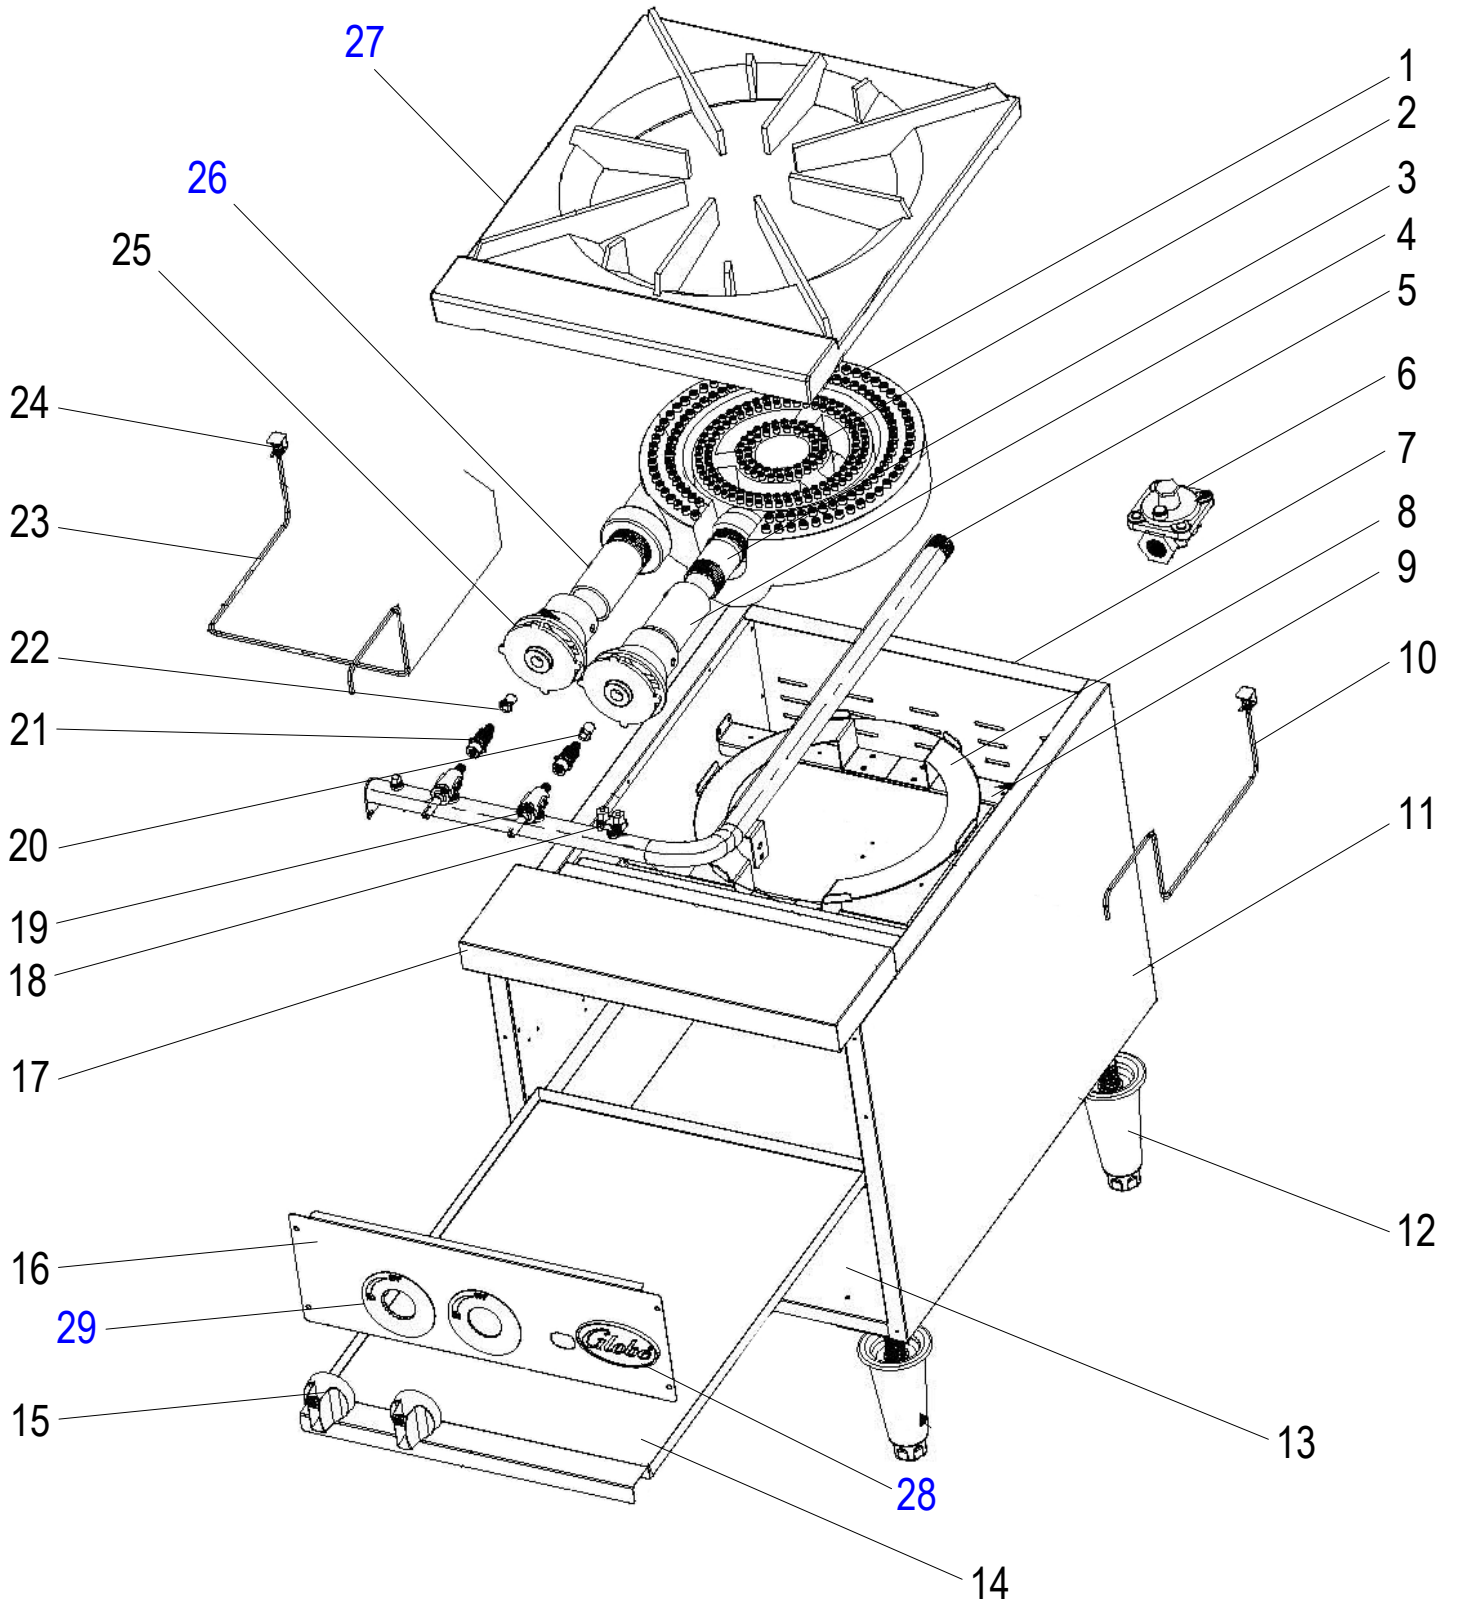

Page

GSP18G Stock Pot Components

4

GSP18G Gas Orifice Elevation Chart

6

GSP18G Stock Pot Components

GSP18G Stock Pot Components

Item	Part Number	Description	Qty	Serial Number
1	U01507	Outer Burner	1	
2	U01508	Inner Burner	1	
3		Connector, Inner Burner Pipe	1	
4		Pipe, Inner Burner	1	
5		Manifold Assembly	1	
6	U01221069501	Regulator	1	
7		Panel, Back	1	
8	U01513	Burner Support	1	
9	U01514	Support Bar	1	
10	U01515	Inner Burner Pilot Pipe	1	
11		Panel, Side	2	
12	U01517	Foot Kit	4	
13		Panel, Bottom	1	
14	U01519	Drip Tray	1	
15	U01021005188	Control Knob	2	
16		Control Panel	1	
17		Panel, Upper Front	1	
18	U01201068508	Pilot Valve	4	
19	U01522	Manual Control Valve	2	
20	U06051470929	Hood Orifice #47	1	
20	U01523	Hood Orifice #31	1	
21	U01525	Connector	2	
22	U06051470929	Hood Orifice #47	1	
22	U01526	Outer Burner Hood Orifice #30	1	
22	U01523	Hood Orifice #31	1	
22	U01532	Hood Orifice #32	1	
22	U01533	Hood Orifice (2/Pack) #48	1	
22	U01534	Hood Orifice #33	1	
22	U03123	Hood Orifice #34	1	
22	U01201068649	Hood Orifice #49	1	
22	U01201068636	Hood Orifice #36	1	
22	U03124	Hood Orifice #35	1	
23	U01527	Outer Burner Pipe	1	
24	U01528	Pilot Cap	2	
25		Shutter, Burner Air	2	
26		Pilot Pipe, Outside Burner	1	
27		Trivet	1	
28	U01021005383	Globe Badge	1	
29	U04031317503	Control Knob Overlay	1	

GSP18G Gas Orifice Elevation Chart

Model	Rated Input Per Burner (BTU/HR)	Elevation		Elevation	
		0-2000 ft		2000 - 4000 ft	
		Nat	LP	Nat	LP
Stock Pot	Nat 100,000	INNER (#31) U01523	U06051470929 (#47)	INNER (#32) U01523	U01533 (#48)
	LP 90,000	OUTER (#30) U01526		OUTER (#31) U01523	
		Elevation		Elevation	
		4000 - 6000 ft		6000 - 8000 ft	
		Nat	LP	Nat	LP
Stock Pot	Nat 100,000	INNER (#33) U01534	U01533 (#48)	INNER (#34) U03123	U01201068649 (#49)
	LP 90,000	OUTER (#32) U01532		OUTER (#33) U01534	
		Elevation		Elevation	
		8000 - 10000 ft			
		Nat	LP		
Stock Pot	Nat 100,000	INNER (#36) U01201068636	U01201068649 (#49)		
	LP 90,000	OUTER (#35) U03124			