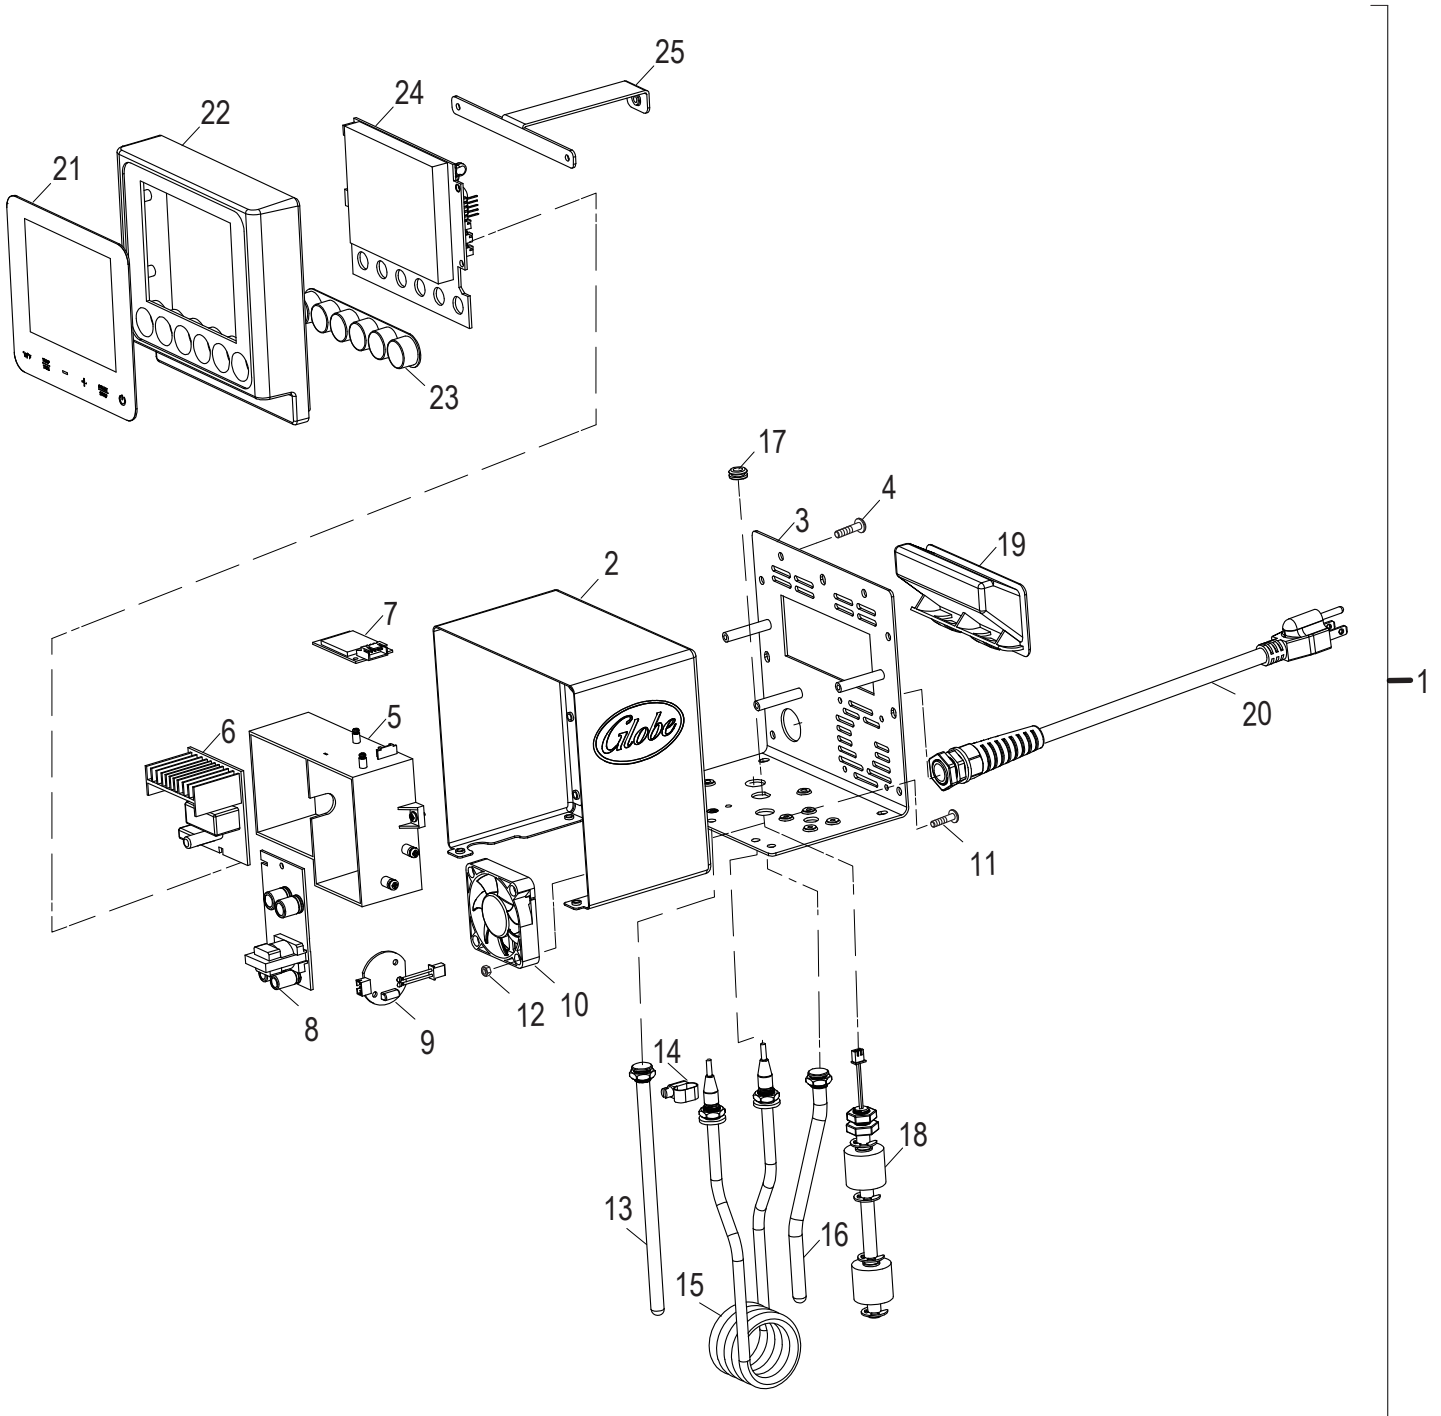

Parts Catalog

GSV18

Sous Vide Immersion Circulator

Model: GSV18

12/04/2025 Rev. -

IMPORTANT!

TO EXPEDITE SHIPMENT OF PARTS, ALWAYS SPECIFY MODEL, REV,
PART NUMBER, AND SERIAL NUMBER OF UNIT.

GLOBE FOOD EQUIPMENT COMPANY

2215 East River Road
Dayton, Ohio 45439

Parts Department

Toll Free 1-800-745-6238

E-Mail: info@globefoodequip.com

Website: www.globefoodequip.com

Not for resale

Table of Contents

Description	Page
GSV18 Top Housing Components	4
GSV18 Housing Components	6
GVS18 Wiring Diagram	8

GSV18 Top Housing Components

GSV18 Top Housing Components

Item	Part Number	Description	Qty	Serial Number
1	W03200	Power Module Assembly	1	
2	W03164	Top Housing Cover	1	
3	W03163	Stainless Steel Rear Cover Plate	1	
4	H02503	Cheese Hd Screw-PHH M4x6mm, SS	18	
5	W03165	Power Box	1	
6	W03168	Main Board	1	
7	W03166	WIFI Circuit Board	1	
8	W03195	Board, Power Supply	1	
9	W03194	Circuit Board	1	
10	W03193	Fan	1	
11	X08156	Cheese Hd Screw, Phillips M3-0.5x16mm,SS	4	
12	H03203	Hex Nut, M3-0.5, OD-5.5mm, TH-2.5mm	4	
13	W03175	Sensor	1	
14	W03174	Hose Clamp	1	
15	W03176	Heating Element	1	
16	W03178	Thermostat	1	
17	W03192	Hose Cover	1	
18	W03177	Water Level Switch	1	
19	W03162	Rear Cover Handle	1	
20	W03189	Power Cord	1	
21	W03171	Touch Screen	1	
22	W03170	Display Housing	1	
23	W03196	Cover Button	1	
24	W03169	Control Board	1	
25	W03167	Stainless Steel Connector	1	

GSV18 Housing Components

GSV18 Housing Components

Item	Part Number	Description	Qty	Serial Number
1	W03173	Housing Cover	1	
2	W03172	Cover Release Knob M4-0.7X7mm	2	
3	W03201	Water Pump Kit	1	
4	W03180	Pump Support	1	
5	X08005	Pan Head Screw M3-0.5x6mm	4	
6	W03191	Water Sensor Clamp	1	
7	X10134B	Round Hd Screw-PHH M3-0.5x8mm, SS	2	
8	W03179	Water Pump	1	
9	H02659	Screw, Thread Forming	4	
10	W03188	Clamp Mounting Bracket	1	
11	W03199	Knob Assembly	1	
12	W03187	Knob	1	
13	W03186	Spring	1	
14	W03185	Gear Cover	1	
15	W03183	Gear	1	
16	W03184	Pin	1	
17	W03182	Handle Shaft	1	
18	W03181	Rubber Stop	1	