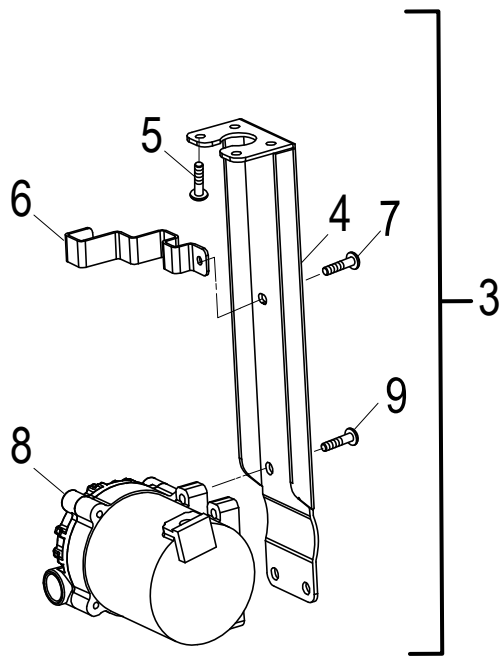

GSV18 Top Housing Components

GSV18 Top Housing Components

Item	Part Number	Description	Qty	Serial Number
1	W03200	Power Module Assembly	1	
2	W03164	Top Housing Cover	1	
3	W03163	Stainless Steel Rear Cover Plate	1	
4	H02503	Cheese Hd Screw-PHH M4x6mm, SS	18	
5	W03165	Power Box	1	
6	W03168	Main Board	1	
7	W03166	WIFI Circuit Board	1	
8	W03195	Board, Power Supply	1	
9	W03194	Circuit Board	1	
10	W03193	Fan	1	
11	X08156	Cheese Hd Screw, Phillips M3-0.5x16mm,SS	4	
12	H03203	Hex Nut, M3-0.5, OD-5.5mm, TH-2.5mm	4	
13	W03175	Sensor	1	
14	W03174	Hose Clamp	1	
15	W03176	Heating Element	1	
16	W03178	Thermostat	1	
17	W03192	Hose Cover	1	
18	W03177	Water Level Switch	1	
19	W03162	Rear Cover Handle	1	
20	W03189	Power Cord	1	
21	W03171	Touch Screen	1	
22	W03170	Display Housing	1	
23	W03196	Cover Button	1	
24	W03169	Control Board	1	
25	W03167	Stainless Steel Connector	1	

GSV18 Housing Components

GSV18 Housing Components

Item	Part Number	Description	Qty	Serial Number
1	W03173	Housing Cover	1	
2	W03172	Cover Release Knob M4-0.7X7mm	2	
3	W03201	Water Pump Kit	1	
4	W03180	Pump Support	1	
5	X08005	Pan Head Screw M3-0.5x6mm	4	
6	W03191	Water Sensor Clamp	1	
7	X10134B	Round Hd Screw-PHH M3-0.5x8mm, SS	2	
8	W03179	Water Pump	1	
9	H02659	Screw, Thread Forming	4	
10	W03188	Clamp Mounting Bracket	1	
11	W03199	Knob Assembly	1	
12	W03187	Knob	1	
13	W03186	Spring	1	
14	W03185	Gear Cover	1	
15	W03183	Gear	1	
16	W03184	Pin	1	
17	W03182	Handle Shaft	1	
18	W03181	Rubber Stop	1	