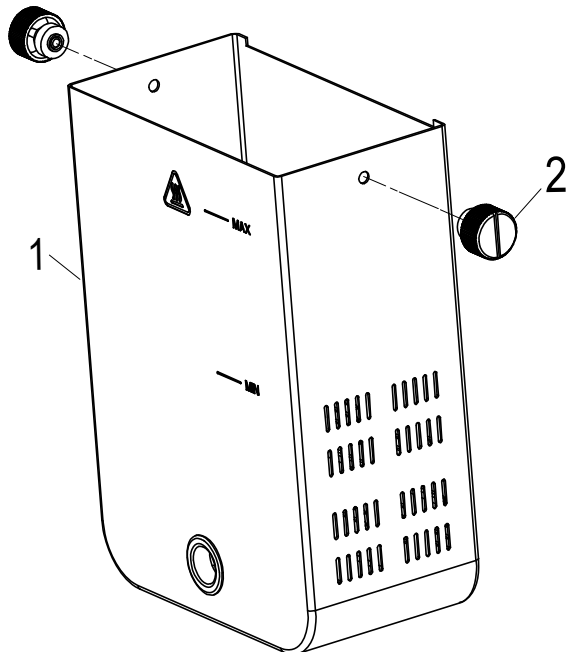

GSV18 Top Housing Components

GSV18 Top Housing Components

Item	Part Number	Description	Qty	Serial Number
1	W03200	Power Module Assembly	1	
2	W03164	Top Housing Cover	1	
3	W03163	Stainless Steel Rear Cover Plate	1	
4	H02503	Cheese Hd Screw-PHH M4x6mm, SS	18	
5	W03165	Power Box	1	
6	W03168	Main Board	1	
7	W03166	WIFI Circuit Board	1	
8	W03195	Board, Power Supply	1	
9	W03194	Circuit Board	1	
10	W03193	Fan	1	
11	X08156	Cheese Hd Screw, Phillips M3-0.5x16mm,SS	4	
12	H03203	Hex Nut, M3-0.5, OD-5.5mm, TH-2.5mm	4	
13	W03175	Sensor	1	
14	W03174	Hose Clamp	1	
15	W03176	Heating Element	1	
16	W03178	Thermostat	1	
17	W03192	Hose Cover	1	
18	W03177	Water Level Switch	1	
19	W03162	Rear Cover Handle	1	
20	W03189	Power Cord	1	
21	W03171	Touch Screen	1	
22	W03170	Display Housing	1	
23	W03196	Cover Button	1	
24	W03169	Control Board	1	
25	W03167	Stainless Steel Connector	1	

GSV18 Housing Components

GSV18 Housing Components

Item	Part Number	Description	Qty	Serial Number
1	W03173	Housing Cover	1	
2	W03172	Cover Release Knob M4-0.7X7mm	2	
3	W03201	Water Pump Kit	1	
4	W03180	Pump Support	1	
5	X08005	Pan Head Screw M3-0.5x6mm	4	
6	W03191	Water Sensor Clamp	1	
7	X10134B	Round Hd Screw-PHH M3-0.5x8mm, SS	2	
8	W03179	Water Pump	1	
9	H02659	Screw, Thread Forming	4	
10	W03188	Clamp Mounting Bracket	1	
11	W03199	Knob Assembly	1	
12	W03187	Knob	1	
13	W03186	Spring	1	
14	W03185	Gear Cover	1	
15	W03183	Gear	1	
16	W03184	Pin	1	
17	W03182	Handle Shaft	1	
18	W03181	Rubber Stop	1	