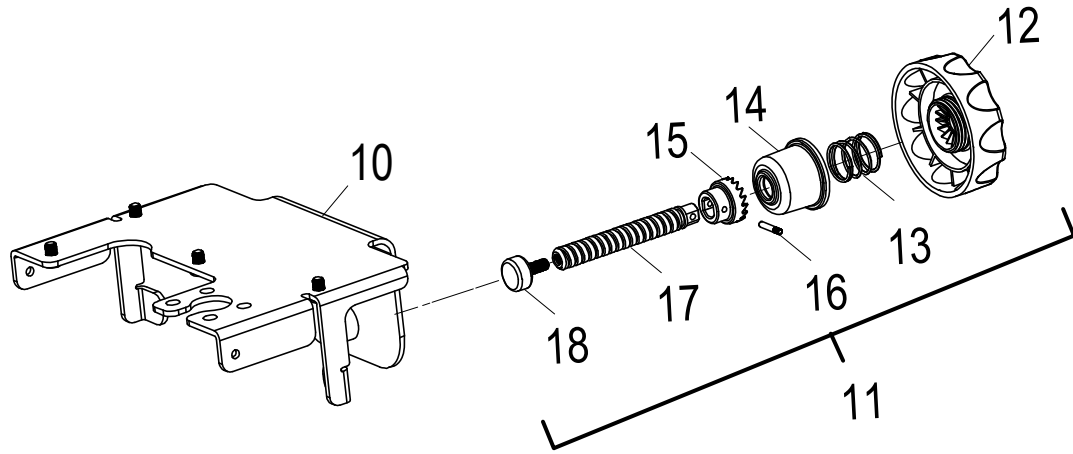

GSV18 Top Housing Components

GSV18 Top Housing Components

Item	Part Number	Description	Qty	Serial Number
1	W03200	Power Module Assembly	1	
2	W03164	Top Housing Cover	1	
3	W03163	Stainless Steel Rear Cover Plate	1	
4	H02503	Cheese Hd Screw-PHH M4x6mm, SS	18	
5	W03165	Power Box	1	
6	W03168	Main Board	1	
7	W03166	WIFI Circuit Board	1	
8	W03195	Board, Power Supply	1	
9	W03194	Circuit Board	1	
10	W03193	Fan	1	
11	X08156	Cheese Hd Screw, Phillips M3-0.5x16mm,SS	4	
12	H03203	Hex Nut, M3-0.5, OD-5.5mm, TH-2.5mm	4	
13	W03175	Sensor	1	
14	W03174	Hose Clamp	1	
15	W03176	Heating Element	1	
16	W03178	Thermostat	1	
17	W03192	Hose Cover	1	
18	W03177	Water Level Switch	1	
19	W03162	Rear Cover Handle	1	
20	W03189	Power Cord	1	
21	W03171	Touch Screen	1	
22	W03170	Display Housing	1	
23	W03196	Cover Button	1	
24	W03169	Control Board	1	
25	W03167	Stainless Steel Connector	1	

GSV18 Housing Components

GSV18 Housing Components

Item	Part Number	Description	Qty	Serial Number
1	W03173	Housing Cover	1	
2	W03172	Cover Release Knob M4-0.7X7mm	2	
3	W03201	Water Pump Kit	1	
4	W03180	Pump Support	1	
5	X08005	Pan Head Screw M3-0.5x6mm	4	
6	W03191	Water Sensor Clamp	1	
7	X10134B	Round Hd Screw-PHH M3-0.5x8mm, SS	2	
8	W03179	Water Pump	1	
9	H02659	Screw, Thread Forming	4	
10	W03188	Clamp Mounting Bracket	1	
11	W03199	Knob Assembly	1	
12	W03187	Knob	1	
13	W03186	Spring	1	
14	W03185	Gear Cover	1	
15	W03183	Gear	1	
16	W03184	Pin	1	
17	W03182	Handle Shaft	1	
18	W03181	Rubber Stop	1	