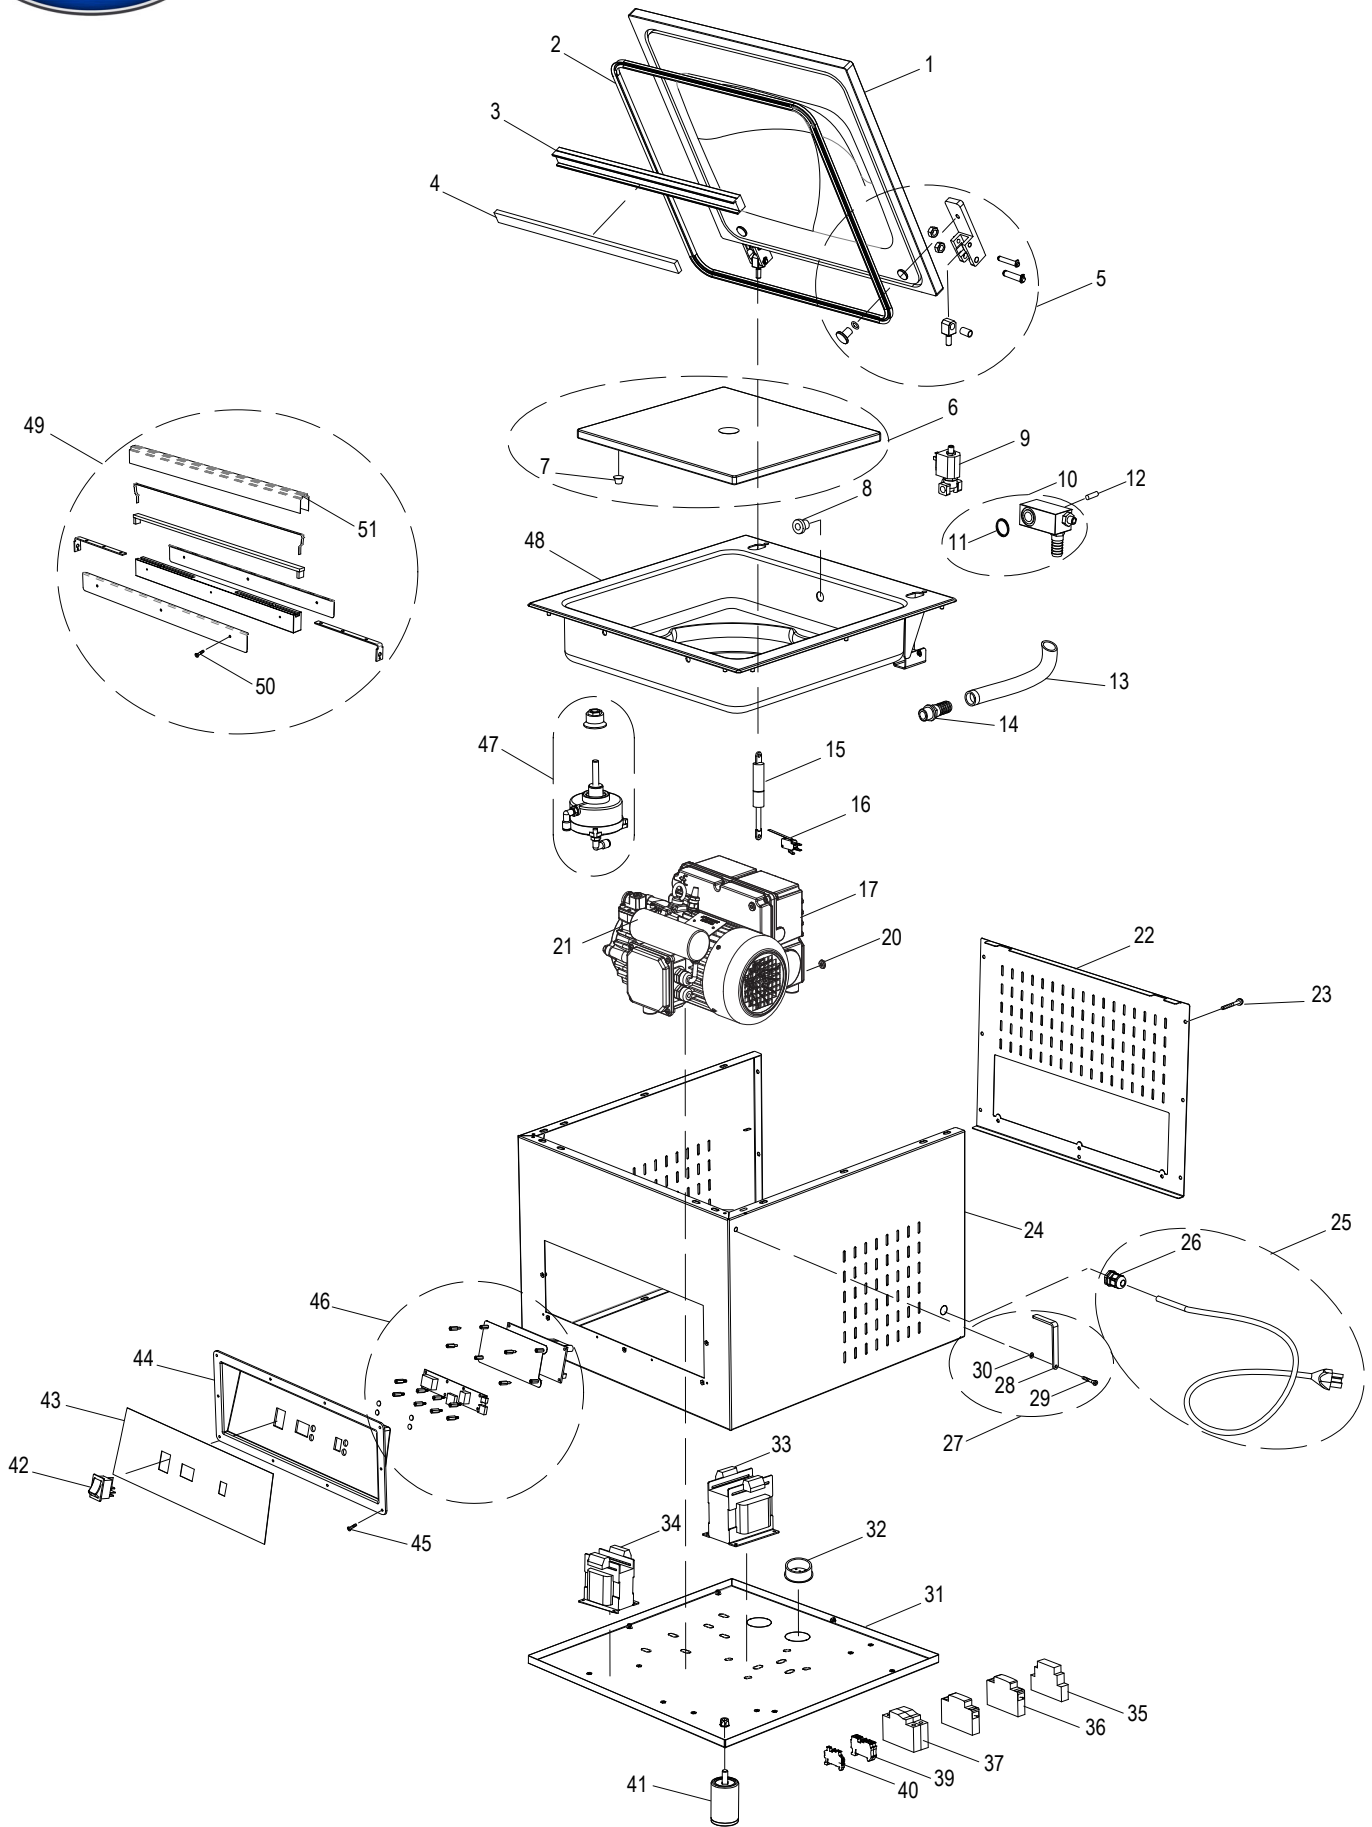

Page

GVP6 VacPak Components

4

GVP6 Wiring Diagram

8

GVP6 VacPak Components

GVP6 VacPak Components

Item	Part Number	Description	Qty	Serial Number
1	V02923	Lid	1	
2	V02927	Gasket (6 Ft)	1	
3	V02966	Counterbar with Adhesive Tape	1	
4	V02967	Silicon Pad	1	
5	V02935	Hinge Kit	1	
6	V02928	Plate with Feet	2	
7	V02930	Silicone Feet (18/Pack)	8	
8	V02920	Nozzle	1	
9	V02956	Solenoid Valve (2 Way)	2	
10	V02997	Air Regulator Assembly	1	
11	H03007	O-ring	1	
12	V02978	Blue Hose (Not Shown)	1	
13	V03001	Blue Hose	1	
14	V03016	Elbow Connector	1	
15	V02921	Shock Absorber	1	
16	V02939	Microswitch	1	
17	V02934	Motor with Oil Pump	1	
18	V02999	Minor Motor Kit (Not Shown)	1	
19	V02998	Major Motor Kit (Not Shown)	1	
20	V03003	Drain Plug	2	
21	V03004	Capacitor	1	
22	V02915	Back Panel	1	
23	H02980	Cheese Hd Screw-Phillips, M5-08x10mm, SS	7	
24	V02911	Panel, Front & Side	1	
25	V02943	Power Cord w/Strain Relief	1	
26	V02963	Strain Relief	1	
27	V02984	Lid Lock Kit	1	
28	V02919	Lock, Lid	1	
29	X10179	Cheese Hd Screw-Phillips, M4-0.7x10mm,SS-18-8/A2	1	
30	H01861	Washer M4x10OD mm Flat	1	
31	V02913	Panel, Bottom	1	
32	V02969	Cap	1	
33	V02959	Seal Bar Transformer	1	
34	V02972	Supply Transformer	1	
35	V02940	Relay (50-60Hz/32A)	1	
36	V02964	Contactora (24V/50-60Hz/20A)	2	
37	V02941	Fuse Holder	1	
38	V02992	Fuse (12A) (Not Shown)	2	
39	V02970	Ground Terminal	2	
40	V02971	Bracket	2	
41	V02942	Foot	4	
42	V02909	Power Switch	1	
43	V03012	Overlay	1	
44	V02974	Control Panel	1	
45	X10179	Cheese Hd Screw-Phillips, M4-0.7x10mm,SS-18-8/A2	10	
46	V02937	Control Board with Display	1	
47	V02931	Piston Kit	1	
48	V02917	Tub	1	
49	V02979	Seal Bar Assembly	1	
50	H03010	Screw, Self Tapping	6	
51	V03011	Teflon Tape (20" L)	1	
52	V02995	Fitting, Elbow (Not Shown)	1	
53	V02987	Oil (1L) (Not Shown)	1	

INTENTIONALLY LEFT BLANK PAGE

GVP6 Wiring Diagram