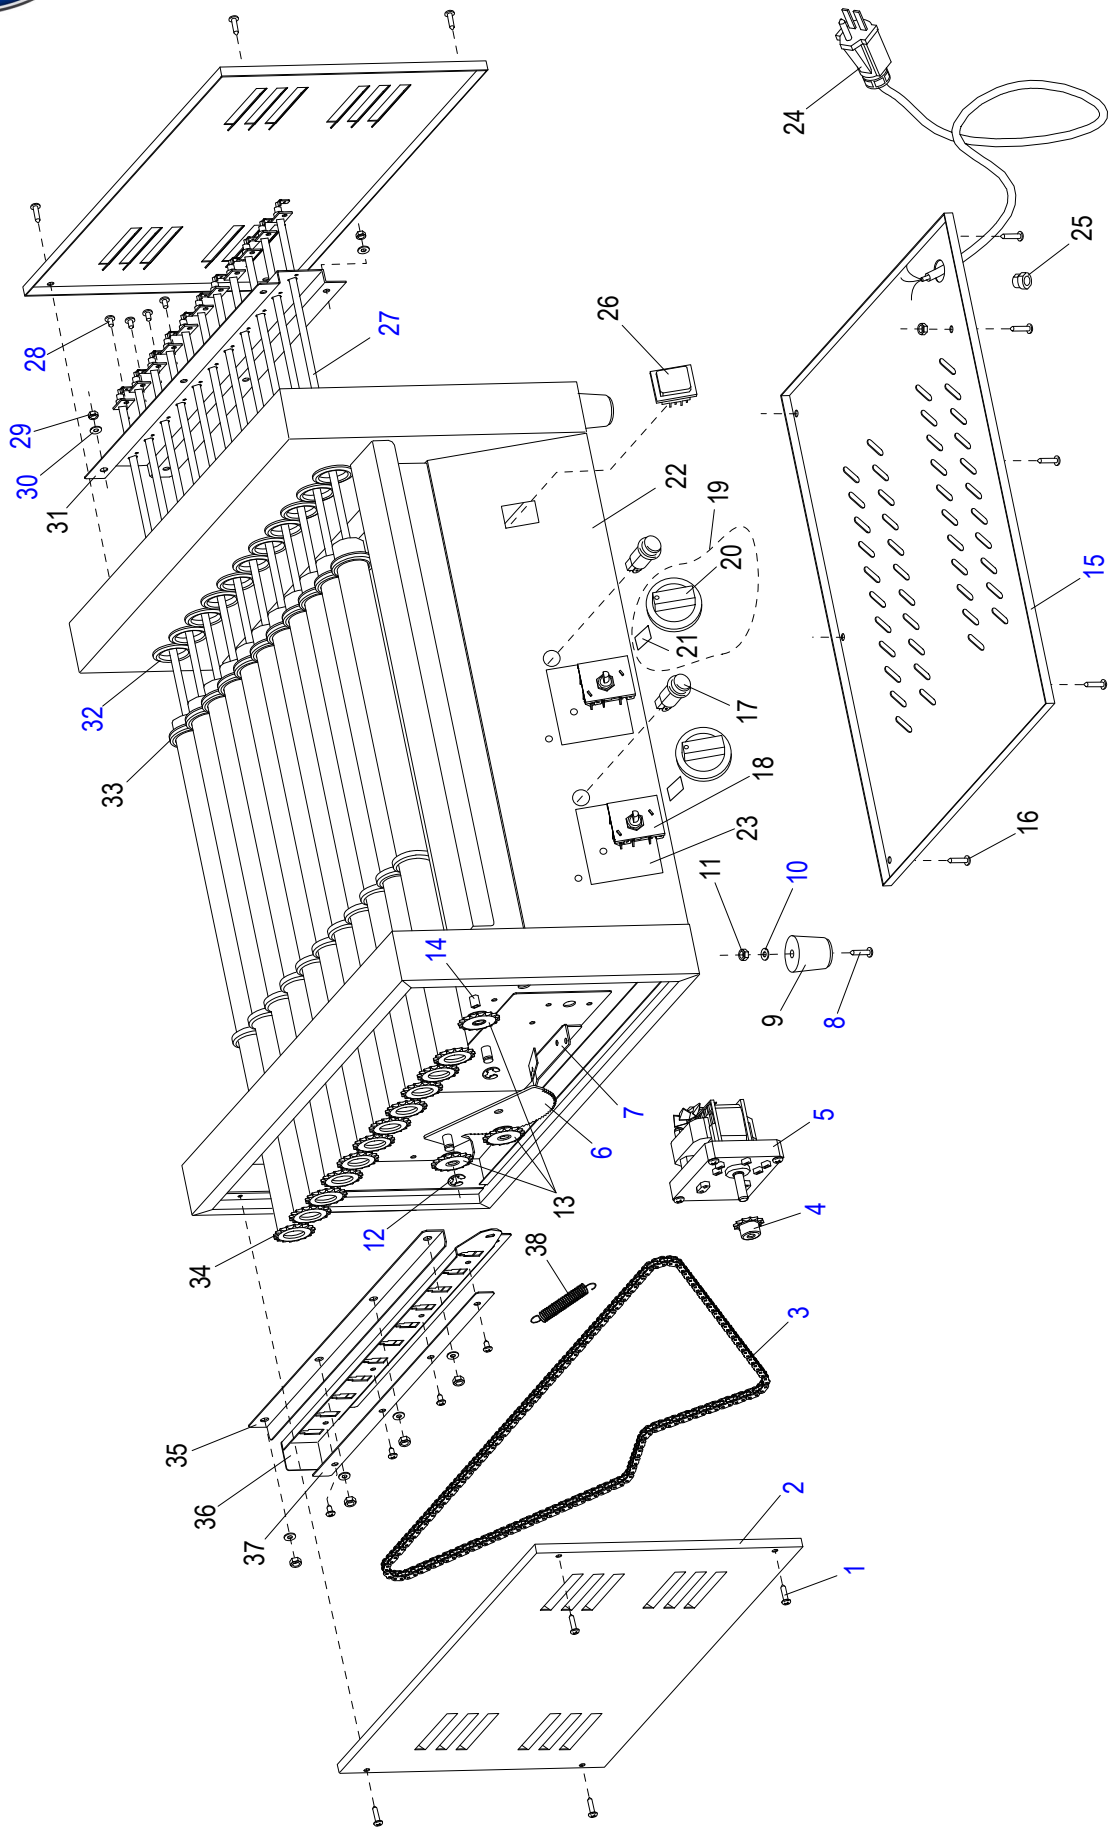

Parts Catalog

RG30

Roller Grill

Model: RG30

5/5/2023 Rev. D

IMPORTANT!

TO EXPEDITE SHIPMENT OF PARTS, ALWAYS SPECIFY MODEL, REV,
PART NUMBER, AND SERIAL NUMBER OF UNIT.

GLOBE FOOD EQUIPMENT COMPANY

Page

RG30 Roller Grill Components

4

RG30 Wiring Diagram

6

RG30 Roller Grill Components

RG30 Roller Grill Components

Item	Part Number	Description	Qty	Serial Number
1		SCREW	8	
2		SIDE PANEL	2	
3	U01191068005	Chain	1	
4	U01021005059	Motor Gear	1	
5	U03011200004	Motor	1	
6	U06051470237	Chain Adjusting Assy	1	
7	U01051025827	Spring Plate	1	
8		SCREW	4	
9	U02121165003	Foot Kit	4	
10		WASHER M5	4	
11		NUT	7	
12		E-clip Retaining Ring	2	
13	U01021005035	Gear	3	
14	U01021005067	Sleeve	1	
15		BASE PLATE	1	
16		SCREW	5	
17	U03091240006	Indicator Light	2	
18	U03041215007	Energy Switch	2	
19	U01033	Knob Kit (Incl. items 20-21)	2	
20		Knob	2	
21		SPRING PLATE	2	
22		GRILL BODY	1	
23		Mica Plate	1	
24	U03021205012	Powercord (120V)	1	
25	U00579	Strain Relief	1	
26	U03041215027	Power Switch	1	
27	U03061225040	Heating Element	11	
28		SCREW	15	
29		NUT M4	13	
30		WASHER M4	14	
31		RIGHT BAFFLE	1	
32	U02101155052	Oil Seal	22	
33	U02101155055	Seal	22	
34	U01091050055	Roller, Teflon	11	
35		LEFT BAFFLE (UPPER)	1	
36		RIGHT BAFFLE (LOWER)	1	
37		ELEMENT FIXING PLATE	1	
38	U01011000006	Spring	1	
39	U02545	Overlay (Not Shown)	1	

RG30 Wiring Diagram