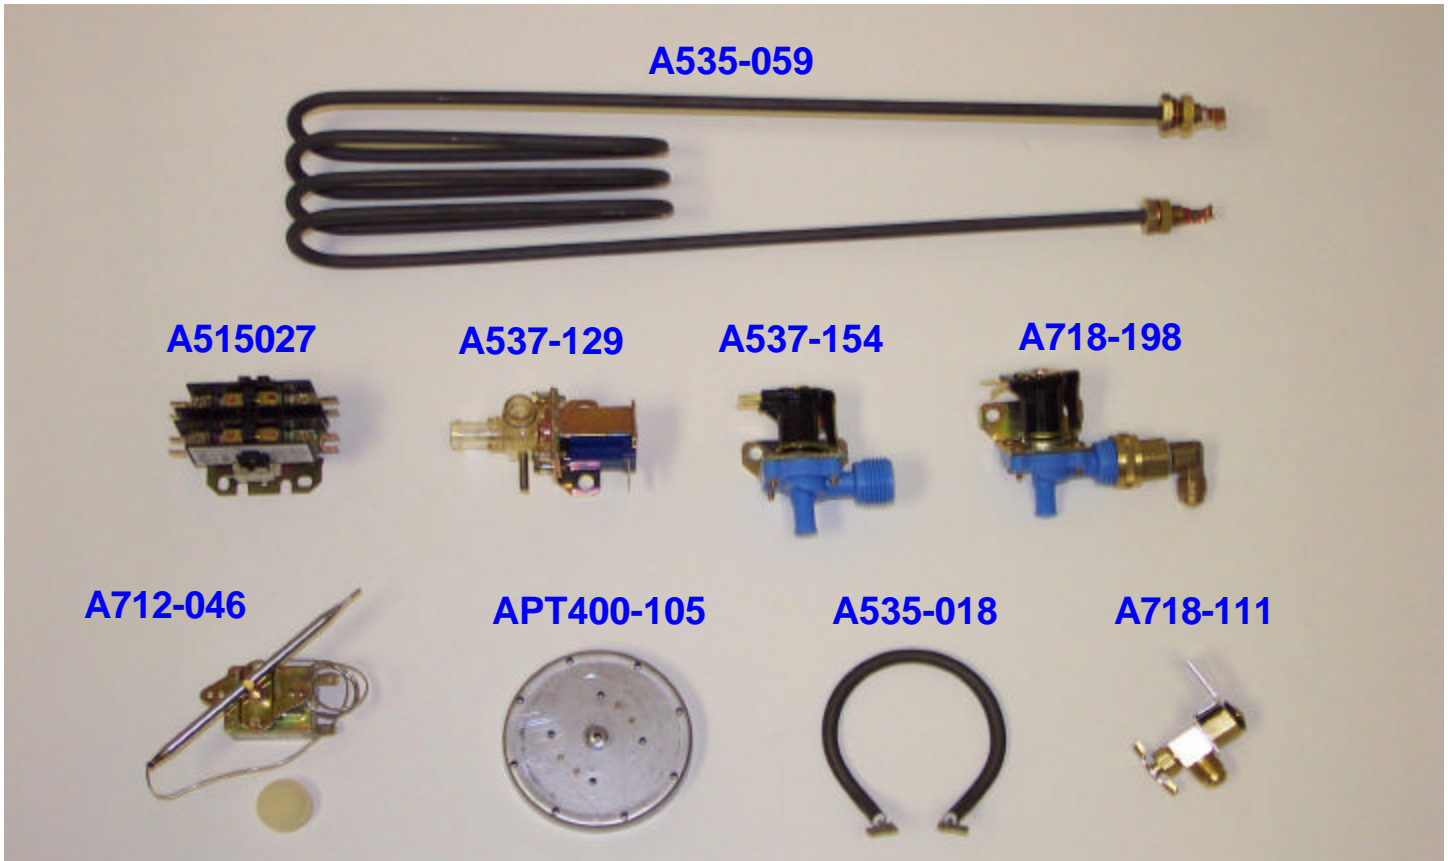

## Columbia Brewers - P/RAP/RAPS 400 & 300

Part #	Description	Models Used On
A515027	DPST Power relay 25/30 amp 115 V	P300, P400, RAP300, RAP400, RAPS300, RAPS400
A535-018	Warmer element 100W 120V	P300, P400, RAP300, RAP400, RAPS300, RAPS400
A535-059	Htr, 6.6 KW 240 V Columbia	P300, P400, RAP300, RAP400, RAPS300, RAPS400
A537-129	Deltrol dispense valve vented	P300, P400, RAP300, RAP400, RAPS300, RAPS400
A537-154	Valve, 120 V water fill rt mtg	P300, P400, RAP300, RAP400, RAPS300, RAPS400
A712-046	Top mounted t-stat kit for Columbia	P300, P400, RAP300, RAP400, RAPS300, RAPS400
A718-111	Brass bypass valve assy	P300, P400, RAP300, RAP400, RAPS300, RAPS400
A718-198	Assy. fill valve	P300, P400, RAP300, RAP400, RAPS300, RAPS400
APT400-105	Sprayhead weld mt Columbia,	P300, P400, RAP300, RAP400, RAPS300, RAPS400