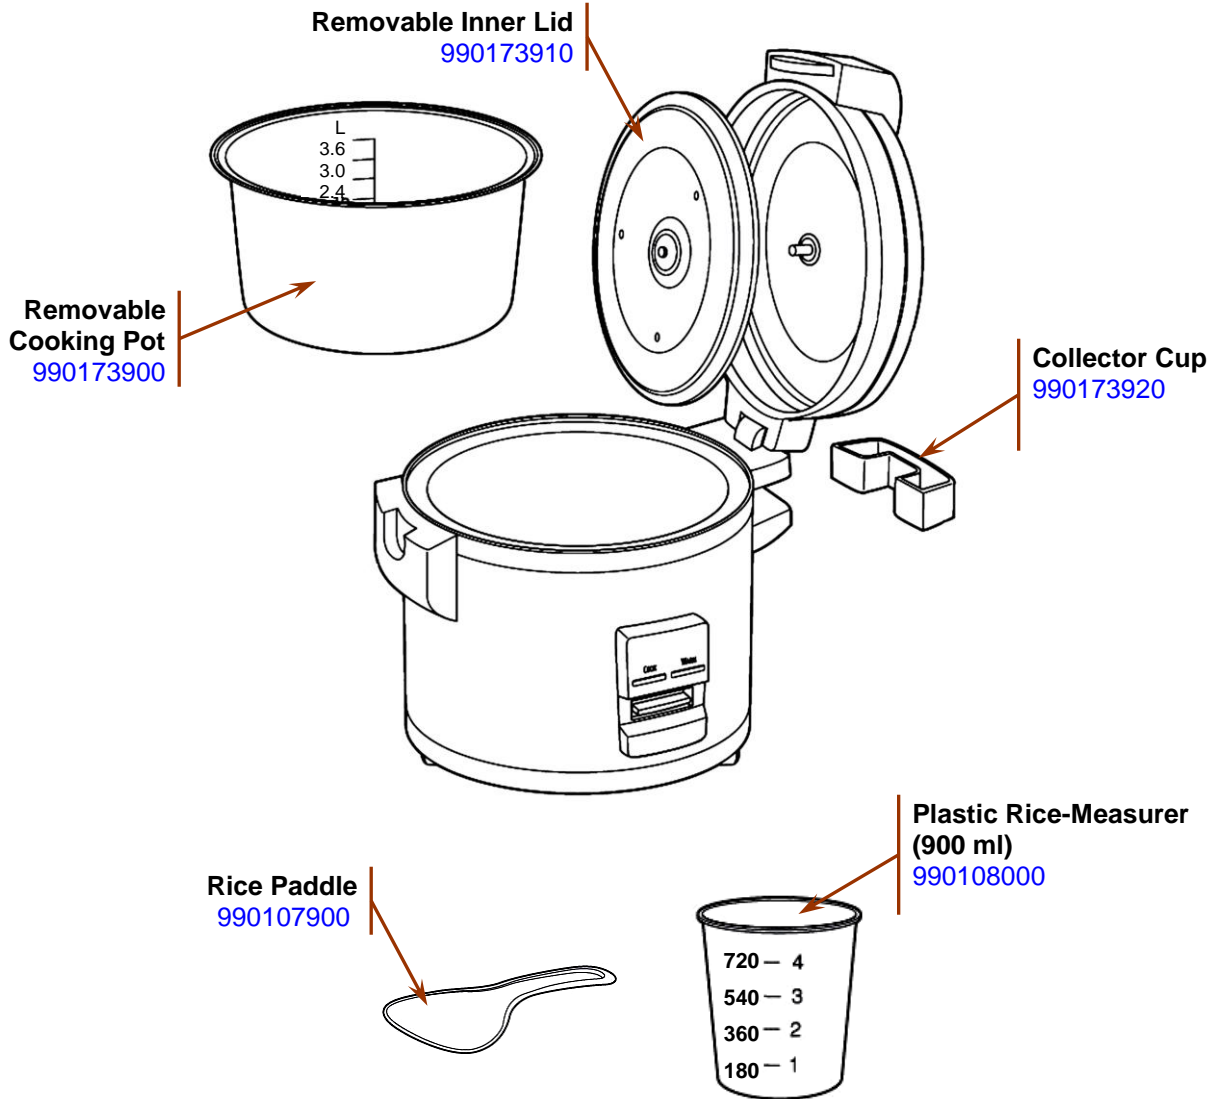

### Replacement Parts

**Not Shown:**

- 990176901 – Fuse w/Wire Assy.
- 990205200 – Micro Switch
- 990173940 – Thermostat
- 990175100 – Cordset
- 990246001 – Second Thermostat

 4421 Waterfront Drive Glen Allen, VA 23060	Revision	Production Release.				Rev. Date:
	Description:					07/09/2019
Request #:	DOC9566	Page:	1 of 1	Document #:	<b>540099700</b>	Rev: <b>A</b>