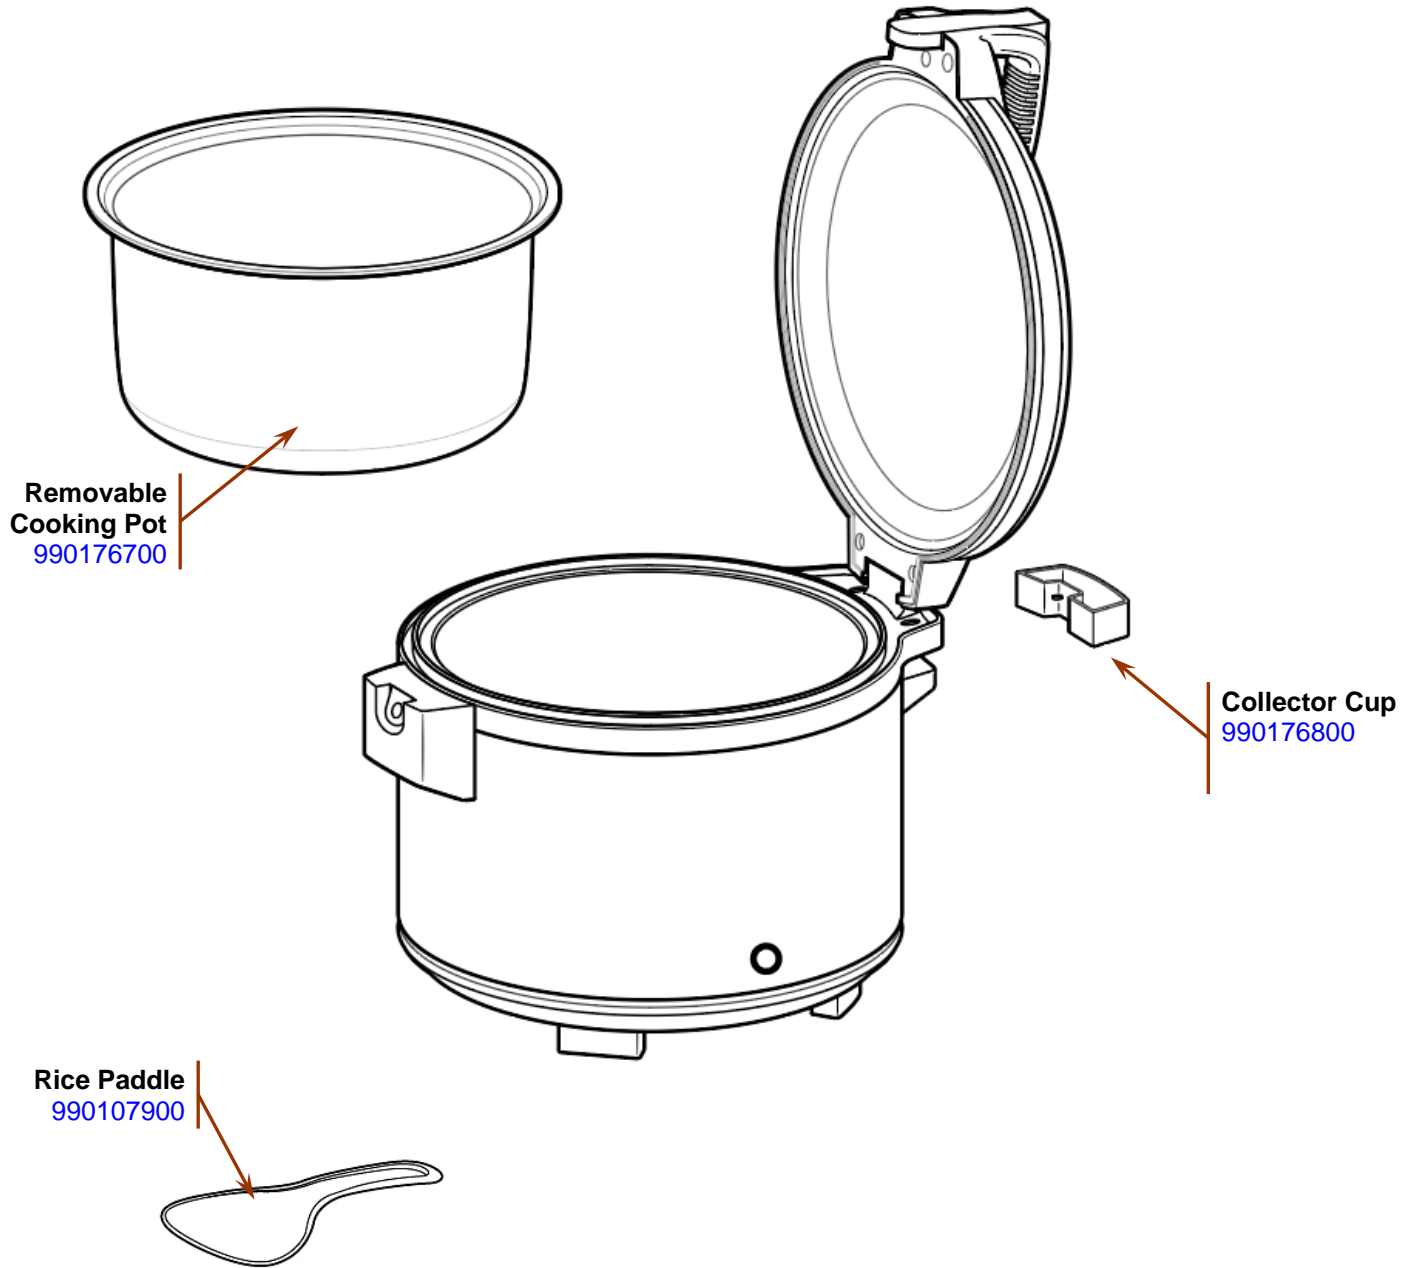

Replacement Parts

 4421 Waterfront Drive Glen Allen, VA 23060	Revision	Production Release.					Rev. Date:	
	Description:						5/10/2021	
	Request #:	DOC12019	Page:	1 of 1	Document #:	540099901	Rev:	A