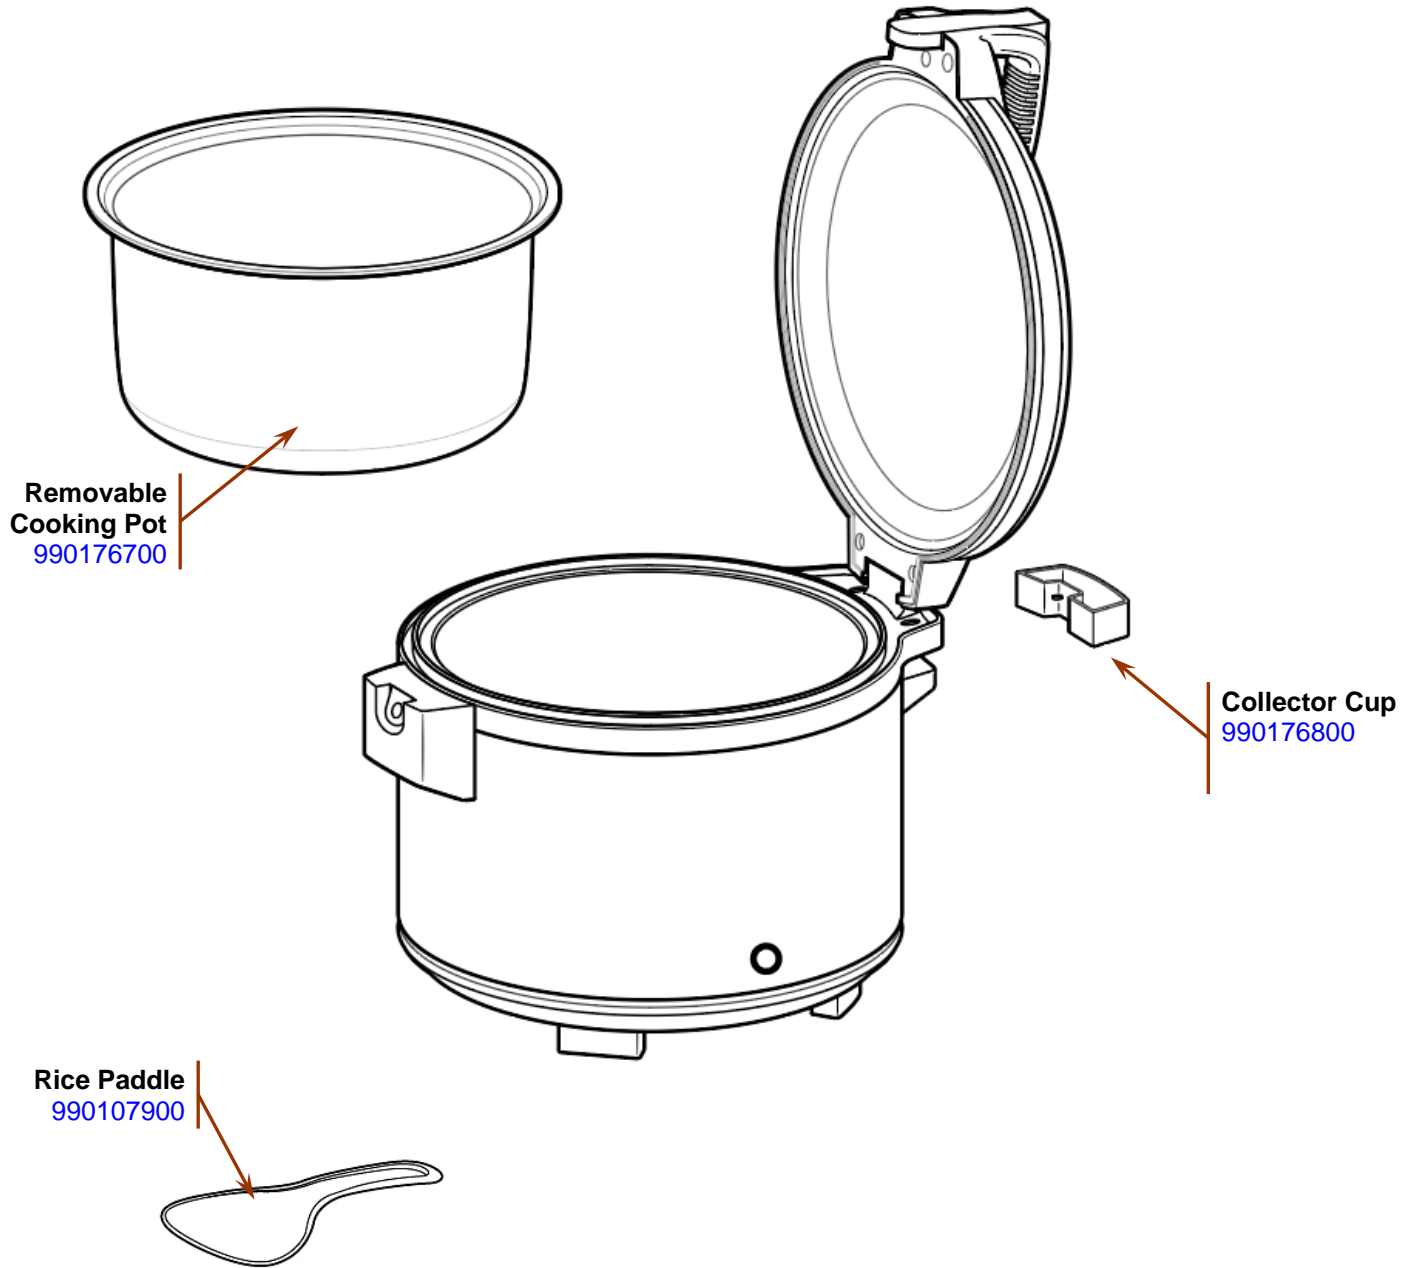

### Replacement Parts

 4421 Waterfront Drive Glen Allen, VA 23060	Revision	Production Release.					Rev. Date:	
	Description:						5/10/2021	
	Request #:	DOC12019	Page:	1 of 1	Document #:	540099901	Rev:	A