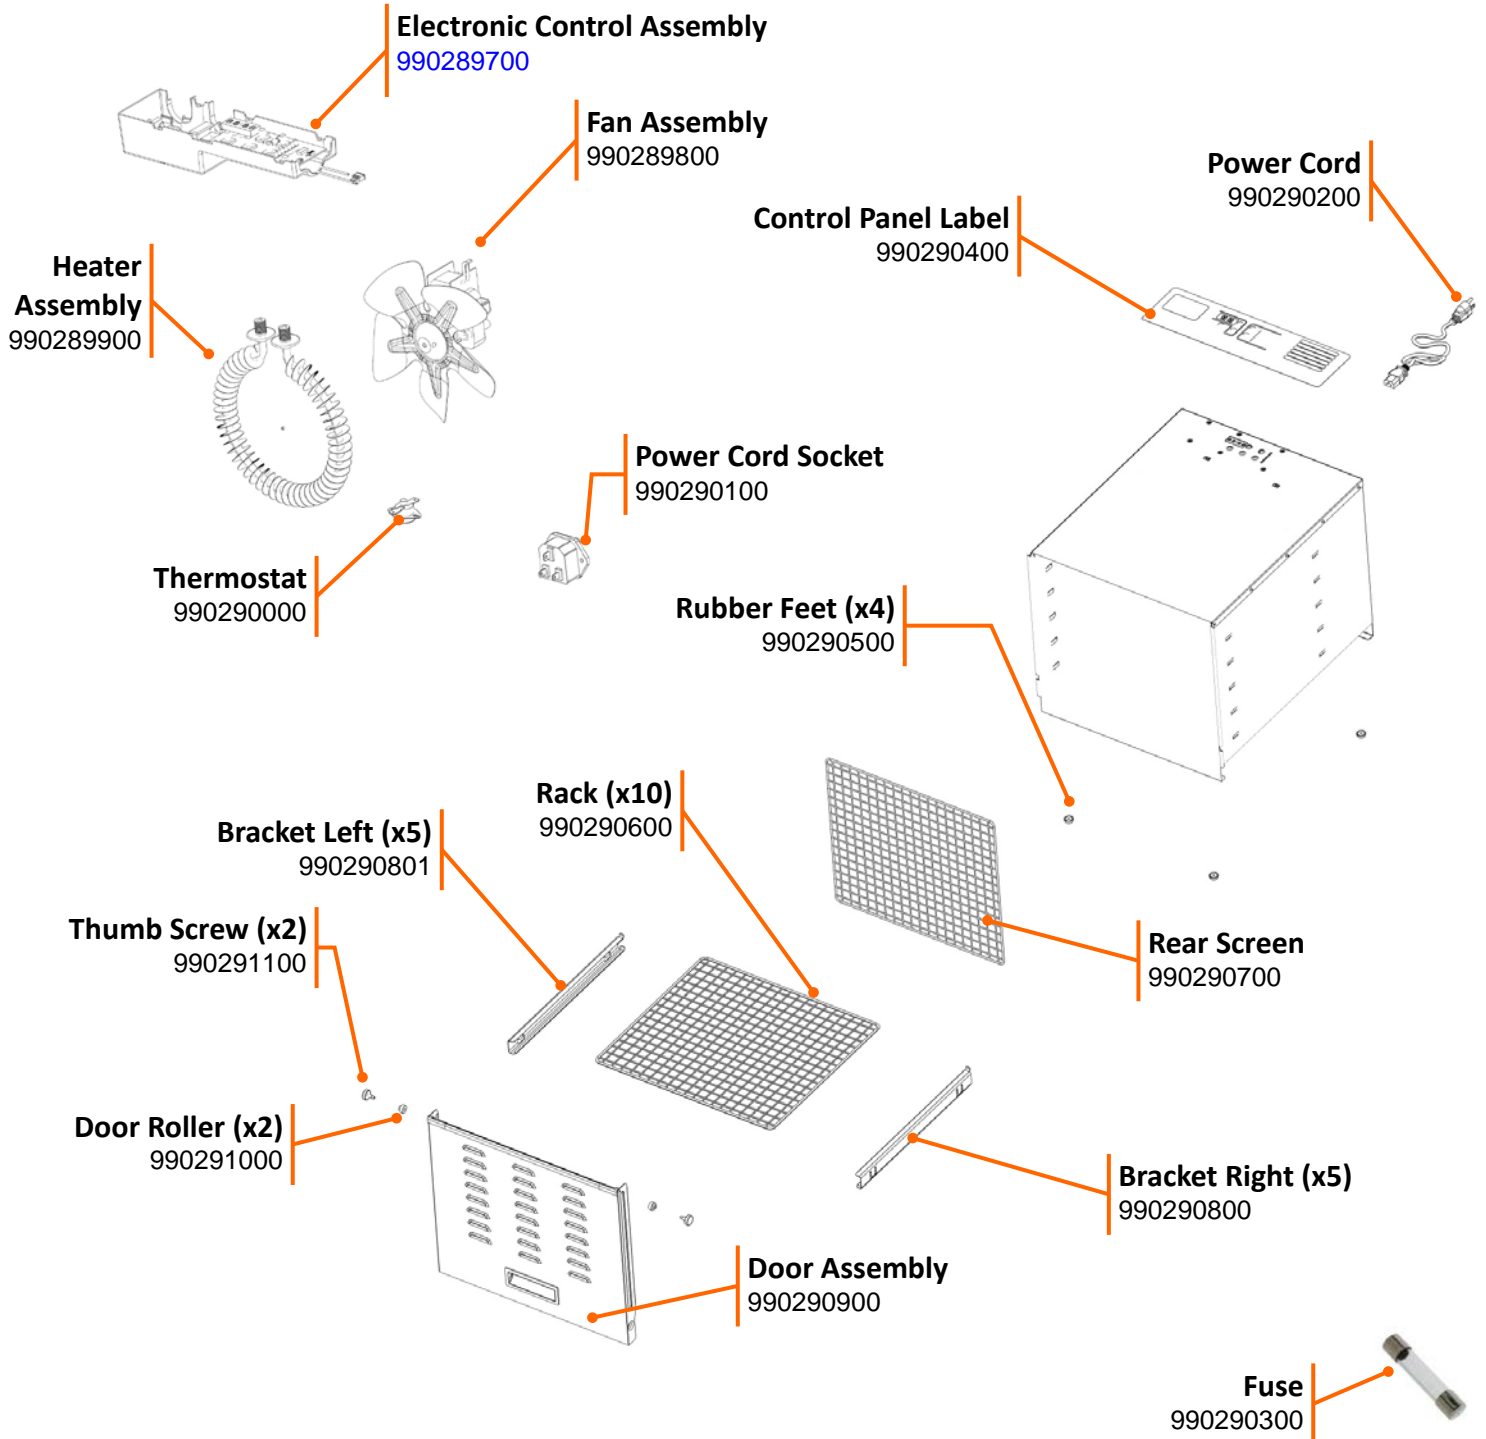

## Parts and Accessories Diagram

### Replacement Parts

 <p><b>Hamilton Beach</b> 4421 Waterfront Drive Glen Allen, VA 23060</p>	Revision Description:	Add Left Bracket						
	Request Number:	DOC9073	Revision Date:	2/22/2018	Approved by:	DOC9073		
	Issue Code(s):		Page:	1 of 1	Document #:	540096600	Rev:	<b>B</b>