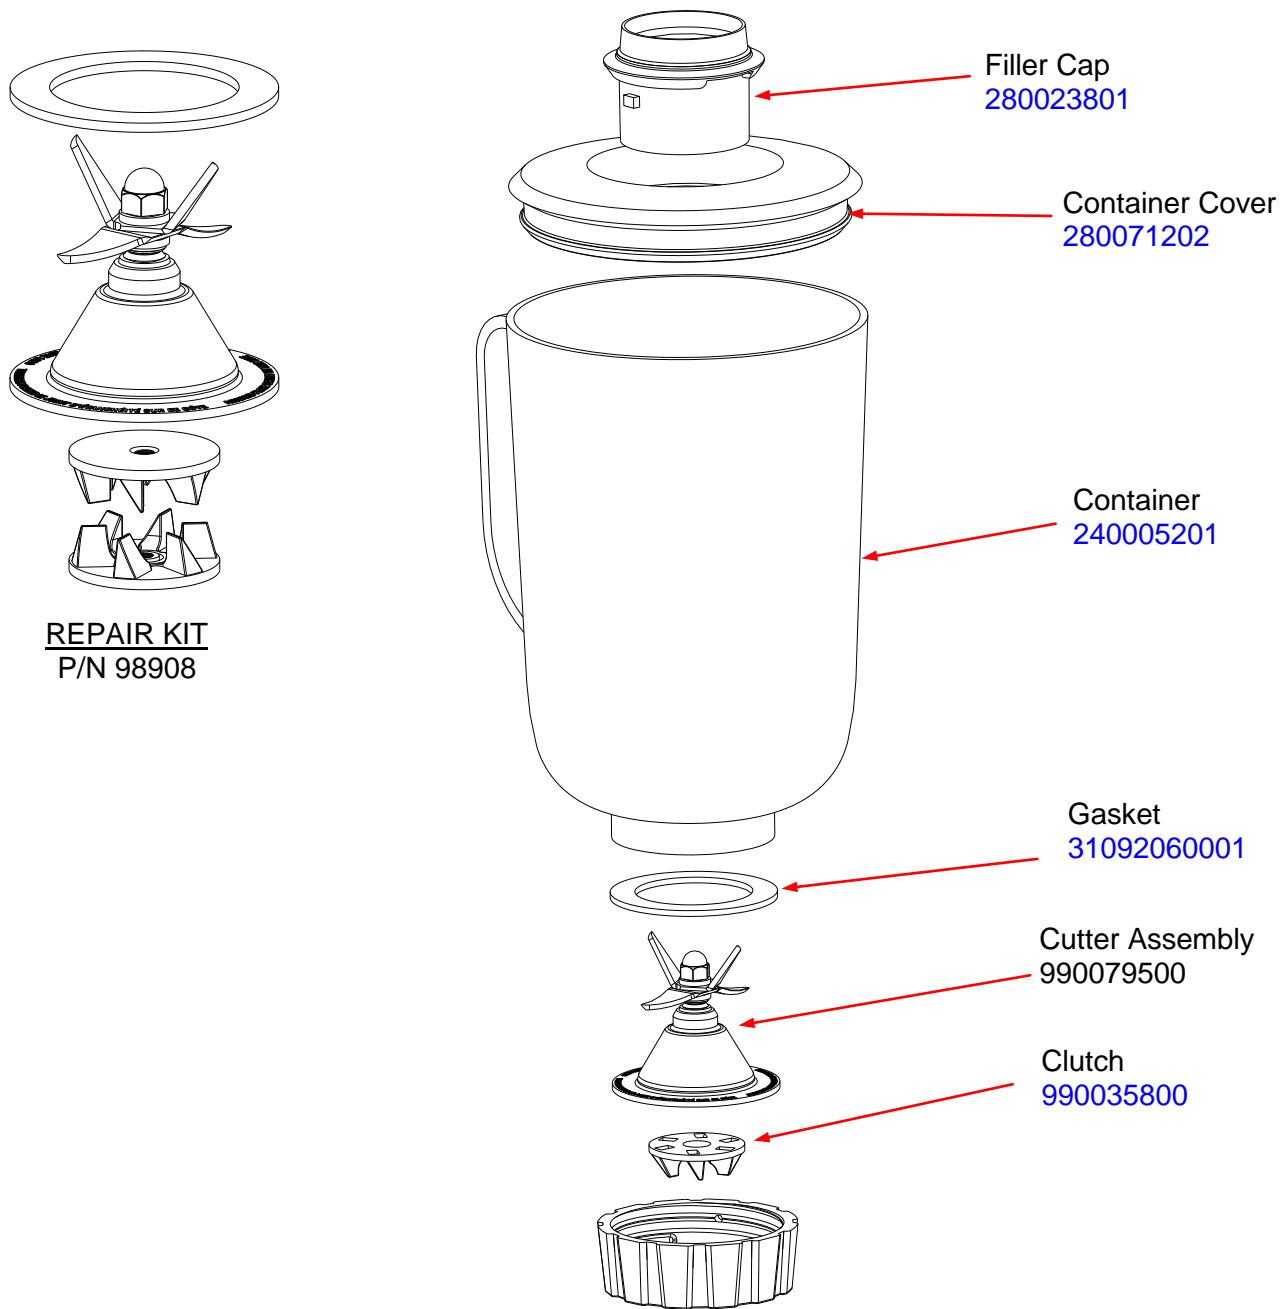

### COMPLETE ASSEMBLY 6126-910

 4421 Waterfront Drive Glen Allen, VA 23060	Revision Description: <b>Remove Obsolete Parts</b>		Request Number: <b>DOC9436</b>		Revision Date: <b>10/19/2018</b>		Approved by: <b>DOC9436</b>	
	Issue Code(s):		Page: <b>1 of 2</b>	Document #: <b>5100107XX</b>		Rev: <b>E</b>		