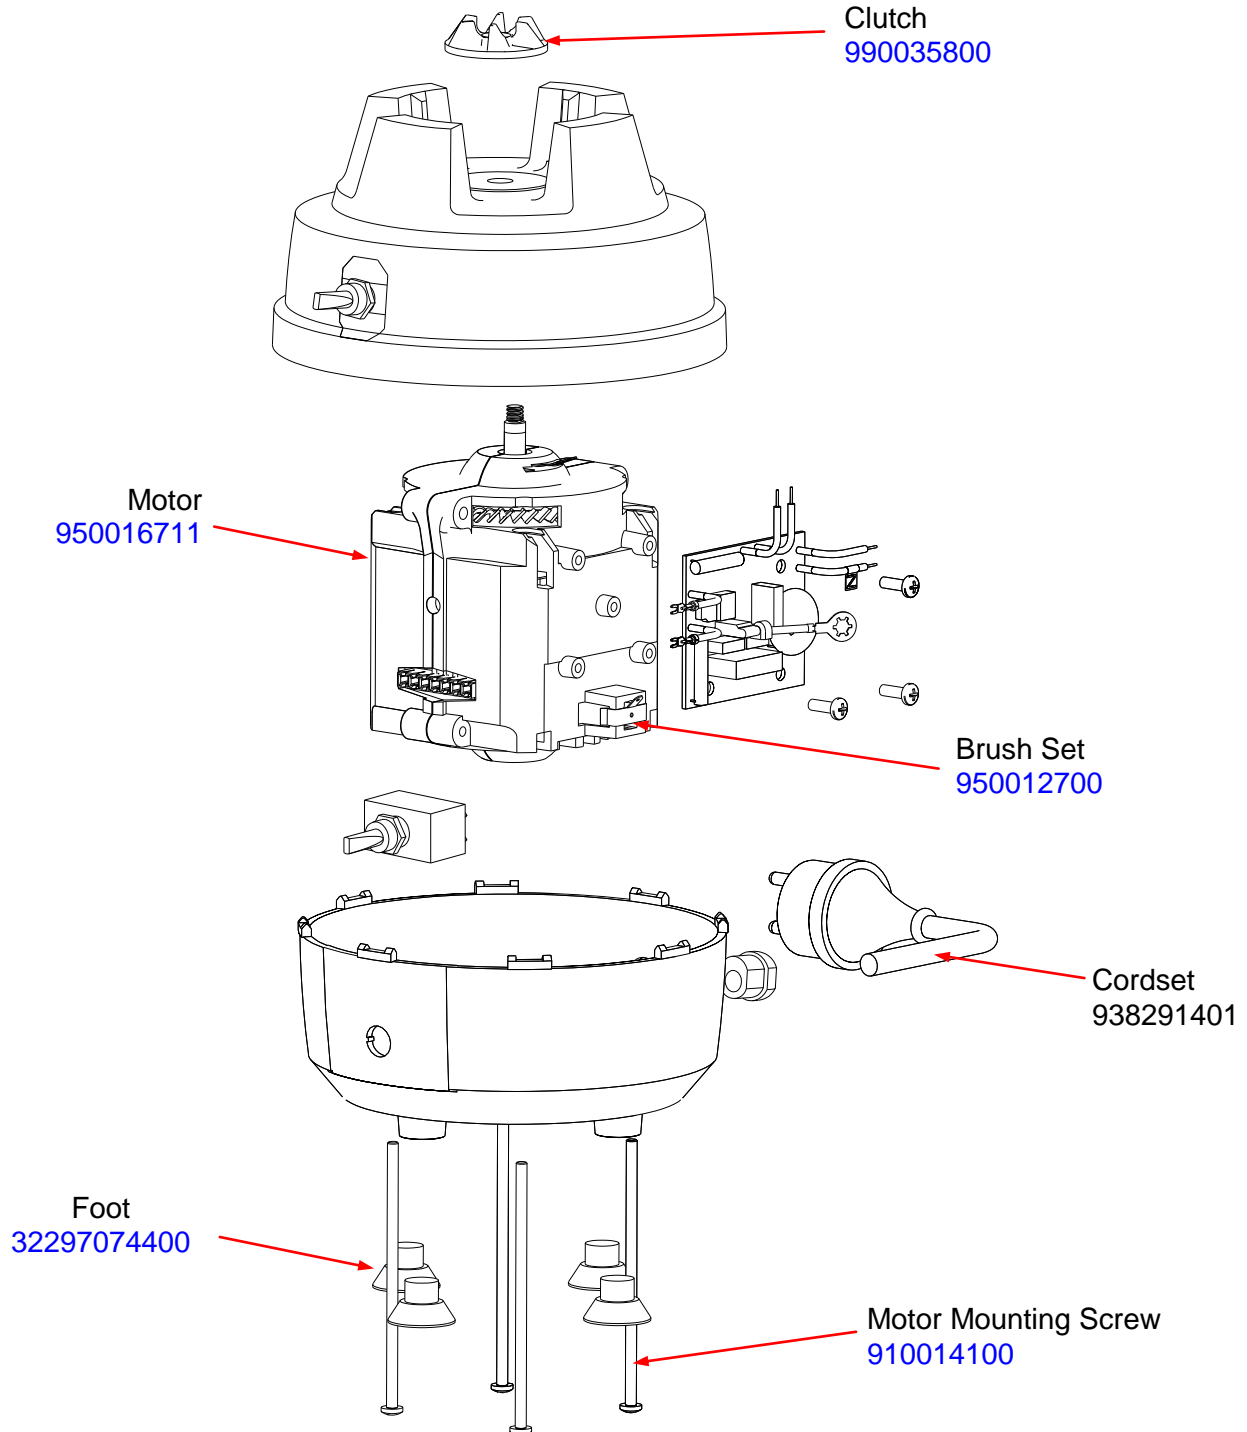

### COMPLETE ASSEMBLY 6126-910

 4421 Waterfront Drive Glen Allen, VA 23060	Revision Description: <b>Remove Obsolete Parts</b>		Request Number: <b>DOC9436</b>		Revision Date: <b>10/19/2018</b>		Approved by: <b>DOC9436</b>	
	Issue Code(s):		Page: <b>1 of 2</b>	Document #: <b>5100107XX</b>		Rev: <b>E</b>		

 <p>Hamilton Beach 4421 Waterfront Drive Glen Allen, VA 23060</p>	Revision Description: <b>Remove Obsolete Parts</b>					
	Request Number:	DOC9436	Revision Date:	10/19/2018	Approved by:	DOC9436
	Issue Code(s):		Page:	2 of 2	Document #:	<b>5100107XX</b>
					Rev:	<b>E</b>