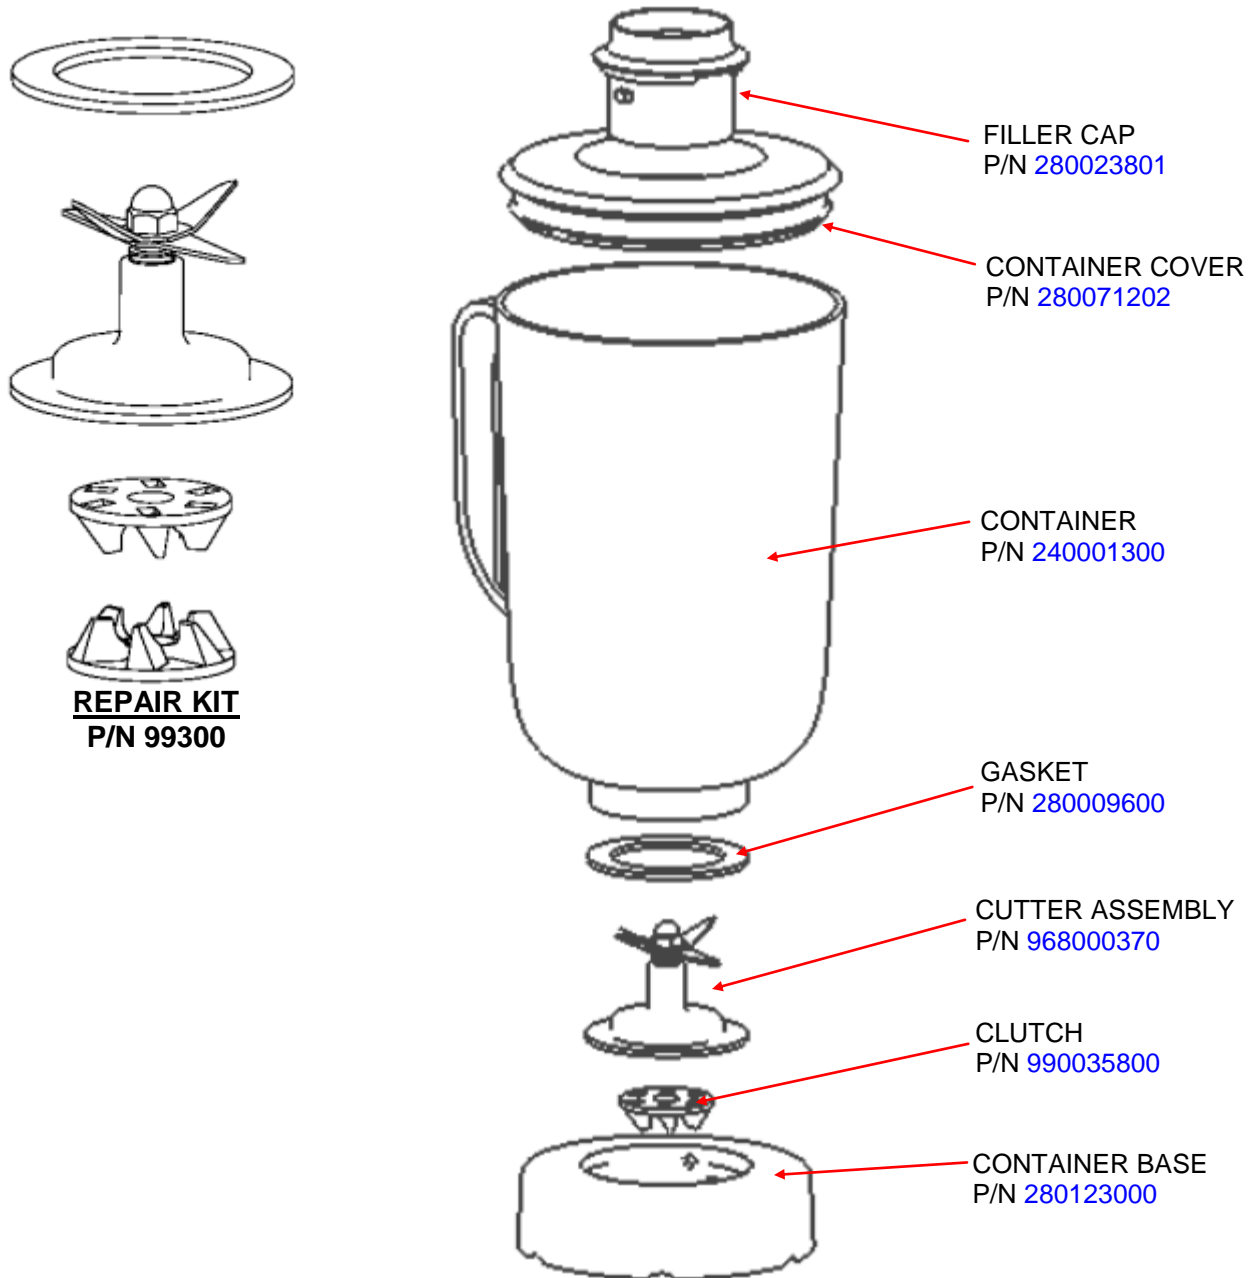

### 98112 - COMPLETE CONTAINER ASSEMBLY

 4421 Waterfront Drive Glen Allen, VA 23060	Revision Description:	Removed Obsolete Parts					
	Request Number:	DOC9436	Revision Date:	10/18/2018	Approved by:	DOC9436	
	Issue Code(s):	CS, SP	Page:	1 of 3	Document #:	<b>510002800</b>	Rev: