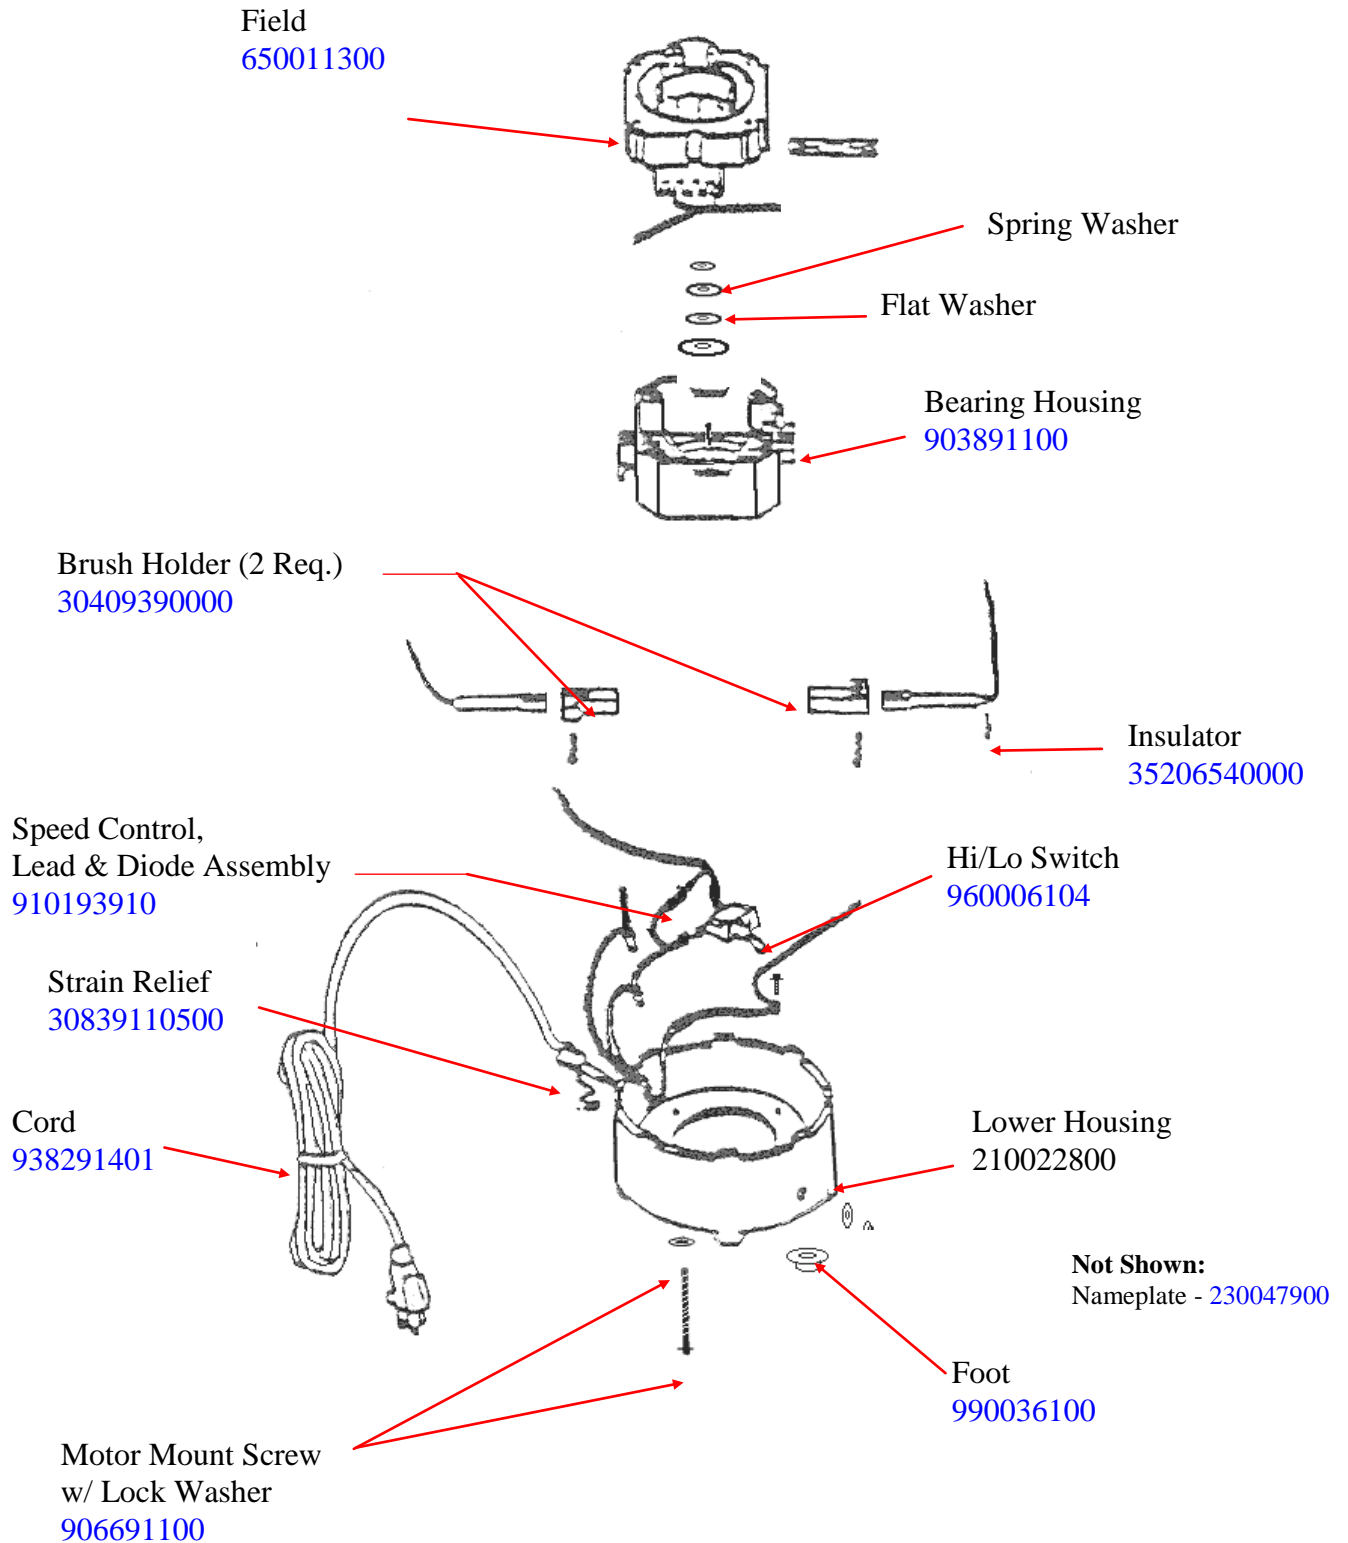

 Hamilton Beach 4421 Waterfront Drive Glen Allen, VA 23060	Revision Description:		Removed Obsolete Parts			
	Request Number:	DOC9436	Revision Date:	10/18/2018	Approved by:	DOC9436
	Issue Code(s):	CS, SP	Page:	3 of 3	Document #:	<b>510002800</b>
					Rev:	<b>F</b>