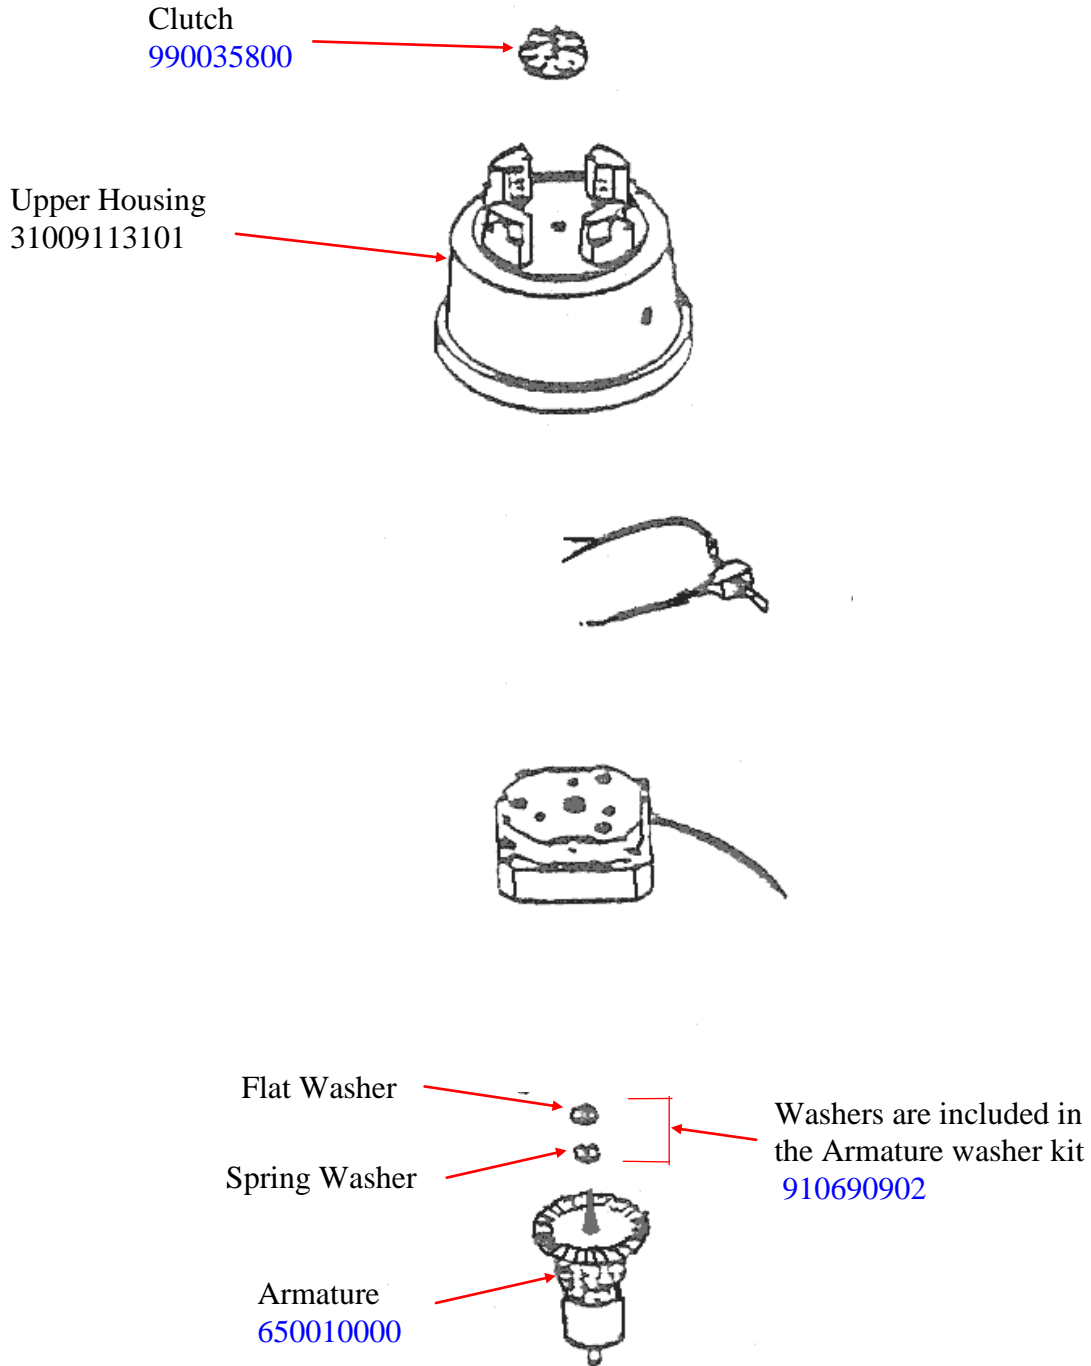

Parts and Accessories Diagram

PROPRIETARY RIGHTS NOTICE This document and all information contained within it is the property of Hamilton Beach Brands, Inc. (HBB). It is confidential and proprietary and has been provided to you for a limited purpose. It must be returned or destroyed upon request. Disclosure, reproduction or use of this document and any information contained within it, in full or in part, for any purpose is forbidden without the prior written consent of HBB. No photographs may be taken of any article fabricated or assembled from this document without the prior written consent of HBB.

Hamilton Beach 4421 Waterfront Drive Glen Allen, VA 23060	Revision Description:		Removed Obsolete Parts					
	Request Number:	DOC9436	Revision Date:	10/18/2018	Approved by:	DOC9436		
	Issue Code(s):	CS, SP	Page:	2 of 3	Document #:	510002800	Rev:	F