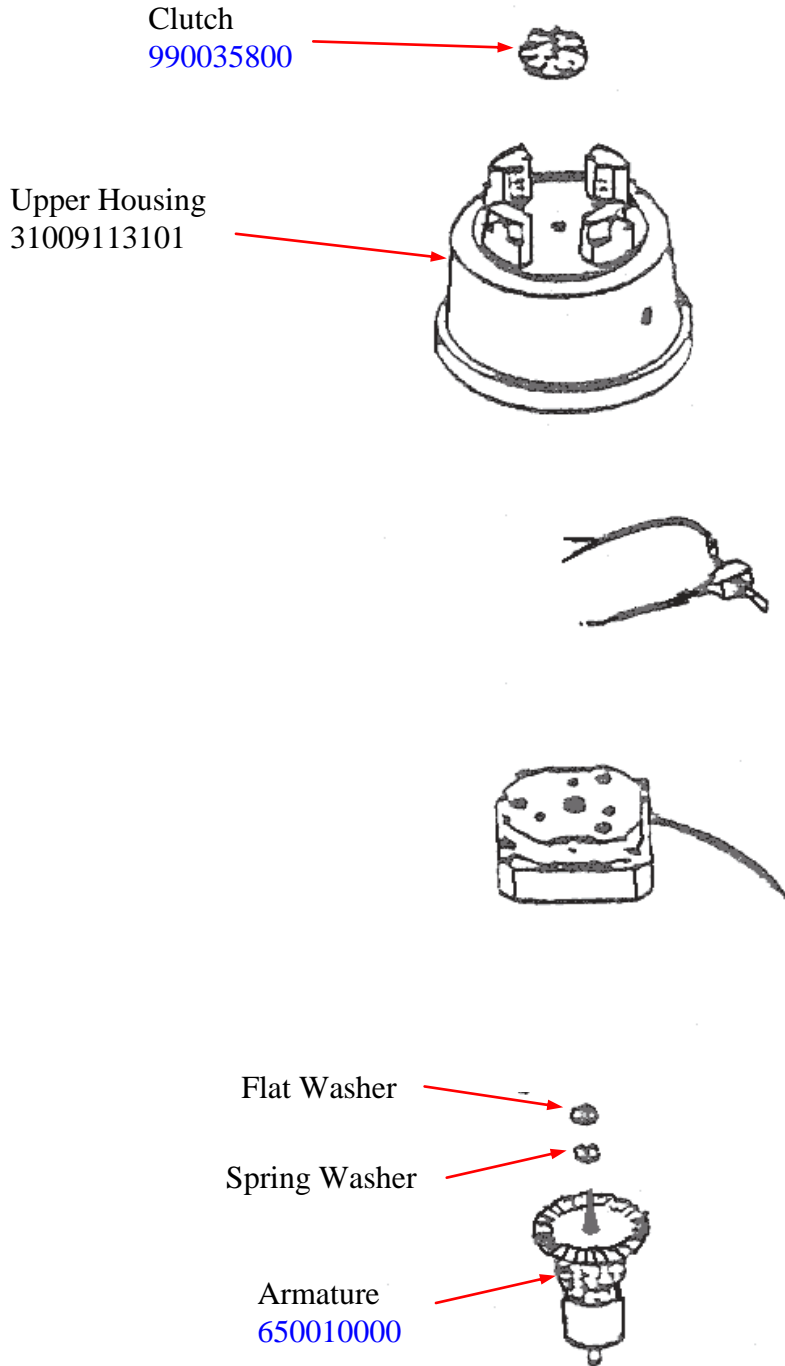

Parts and Accessories Diagram

PROPRIETARY RIGHTS NOTICE This document and all information contained within it is the property of Hamilton Beach Brands, Inc. (HBB). It is confidential and proprietary and has been provided to you for a limited purpose. It must be returned or destroyed upon request. Disclosure, reproduction or use of this document and any information contained within it, in full or in part, for any purpose is forbidden without the prior written consent of HBB. No photographs may be taken of any article fabricated or assembled from this document without the prior written consent of HBB.

Hamilton Beach 4421 Waterfront Drive Glen Allen, VA 23060	Revision Description:		Removed Obsolete Parts					
	Request Number:	DOC9436	Revision Date:	10/18/2018	Approved by:	DOC9436		
	Issue Code(s):	CS, SP	Page:	2 of 3	Document #:	510003000	Rev:	H