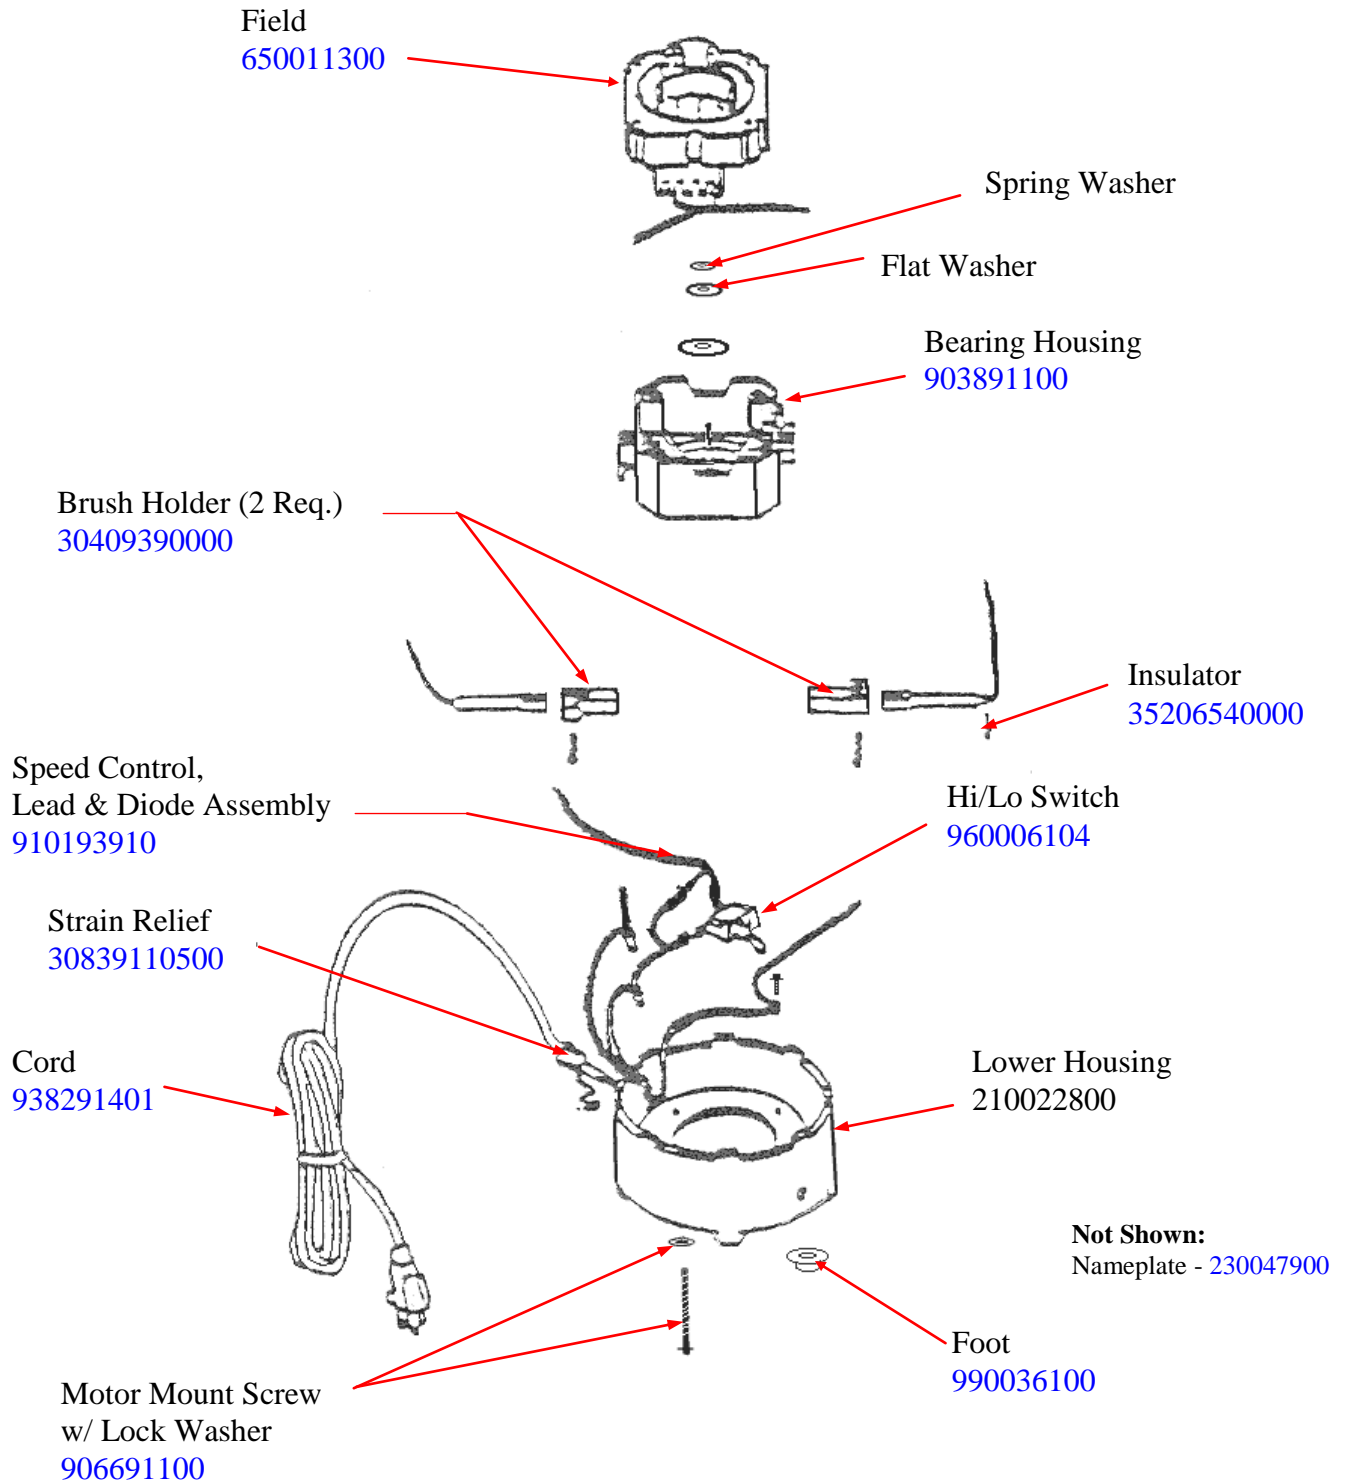

Parts and Accessories Diagram

PROPRIETARY RIGHTS NOTICE This document and all information contained within it is the property of Hamilton Beach Brands, Inc. (HBB). It is confidential and proprietary and has been provided to you for a limited purpose. It must be returned or destroyed upon request. Disclosure, reproduction or use of this document and any information contained within it, in full or in part, for any purpose is forbidden without the prior written consent of HBB. No photographs may be taken of any article fabricated or assembled from this document without the prior written consent of HBB.

 Hamilton Beach 4421 Waterfront Drive Glen Allen, VA 23060	Revision Description:		Removed Obsolete Parts			
	Request Number:	DOC9436	Revision Date:	10/18/2018	Approved by:	DOC9436
	Issue Code(s):	CS, SP	Page:	3 of 3	Document #:	510003000
					Rev:	H