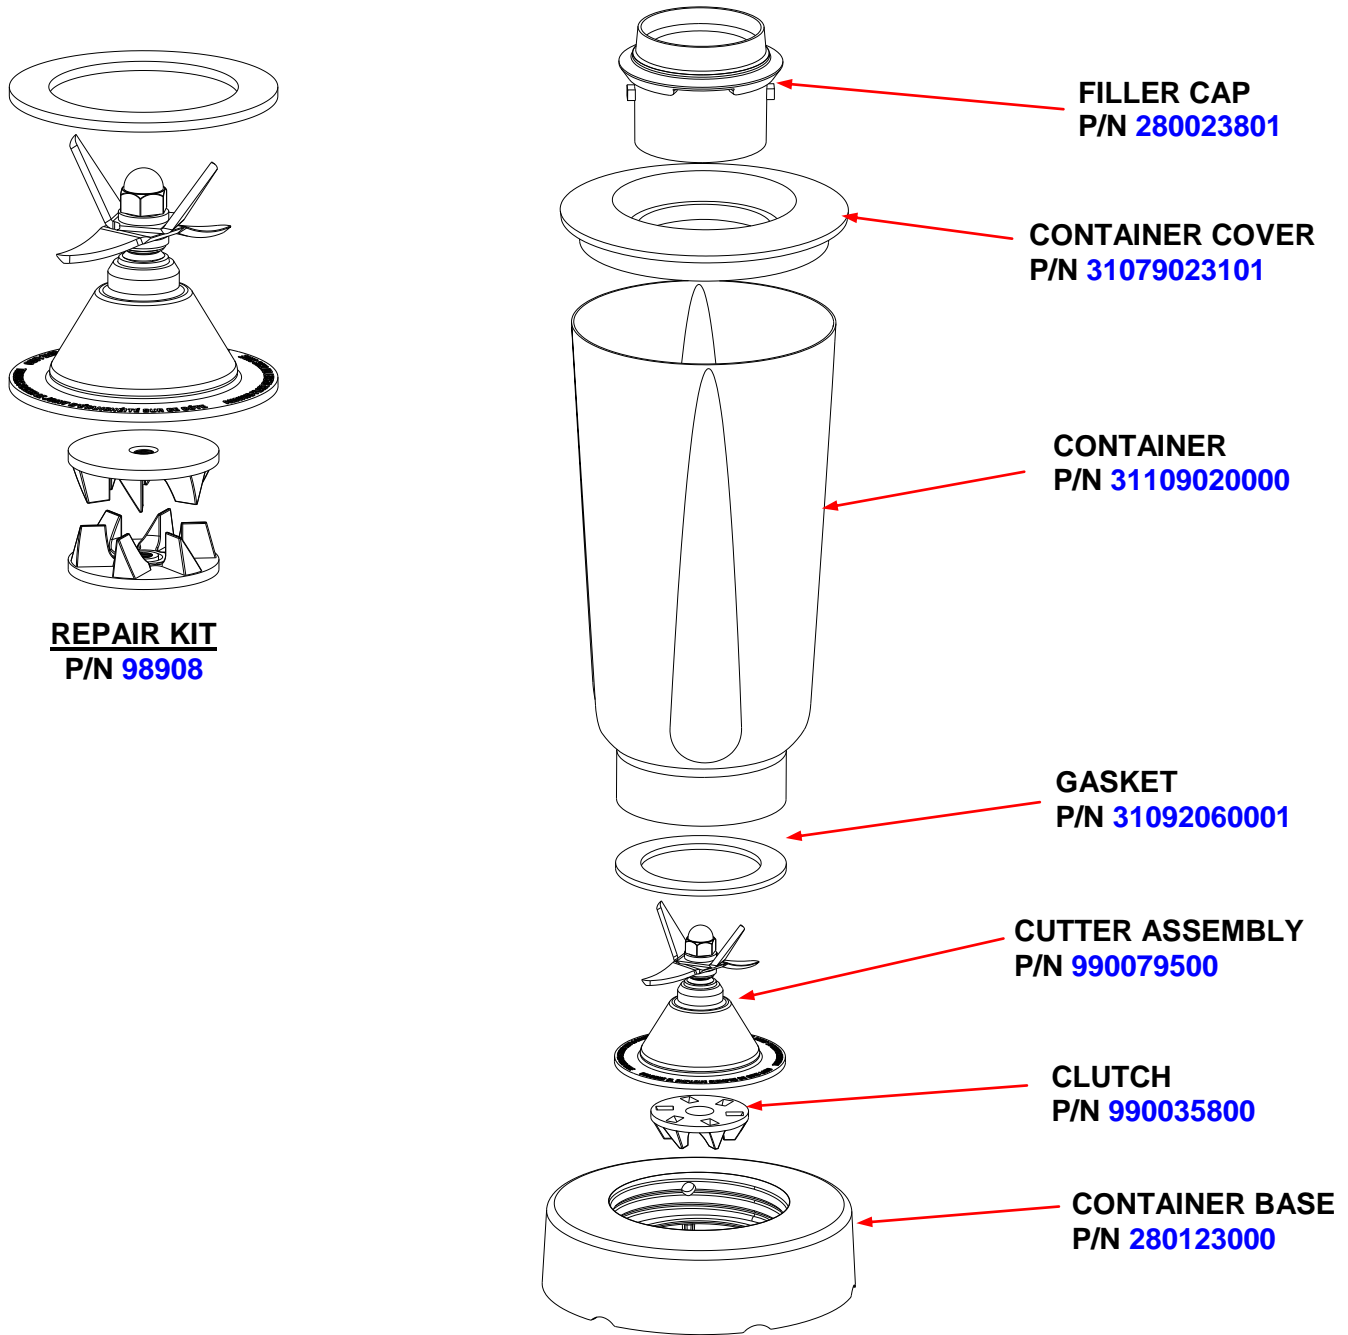

### 98100 - COMPLETE CONTAINER ASSEMBLY

 Hamilton Beach 4421 Waterfront Drive Glen Allen, VA 23060	Revision Description:		Removed Obsolete Parts				
	Request Number:	DOC9436	Revision Date:	10/18/2018	Approved by:	DOC9436	
	Issue Code(s):	CS, SP	Page:	1 of 3	Document #:	510003000	Rev: