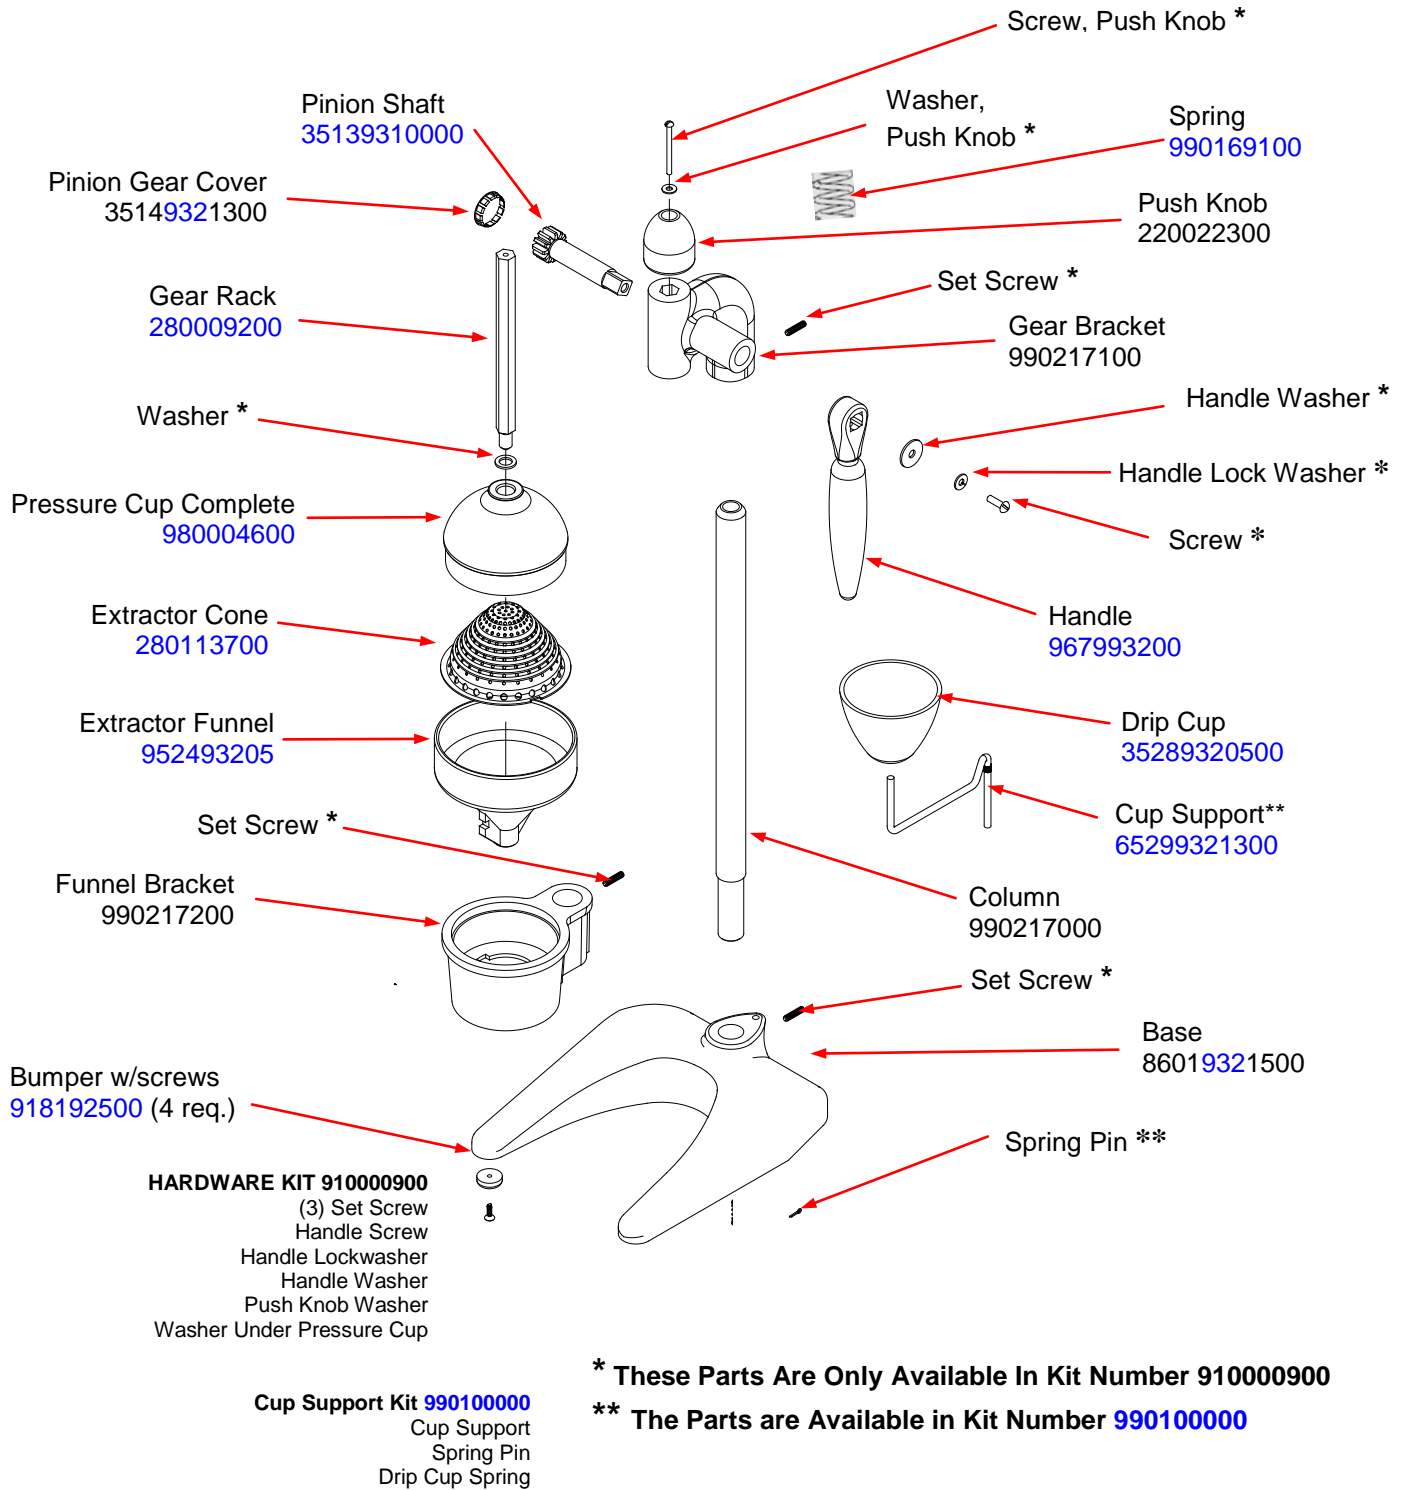

## Parts and Accessories Diagram

**PROPRIETARY RIGHTS NOTICE** This document and all information contained within it is the property of Hamilton Beach Brands, Inc. (HBB). It is confidential and proprietary and has been provided to you for a limited purpose. It must be returned or destroyed upon request. Disclosure, reproduction or use of this document and any information contained within it, in full or in part, for any purpose is forbidden without the prior written consent of HBB. No photographs may be taken of any article fabricated or assembled from this document without the prior written consent of HBB.

 Hamilton Beach 4421 Waterfront Drive Glen Allen, VA 23060	Revision Description:	Remove individual parts only available in kits					
	Request Number:	DOC9552	Revision Date:	11/27/2018	Approved by:	DOC9552	
	Issue Code(s):		Page:	1 of 1	Document #:	540009800	Rev: