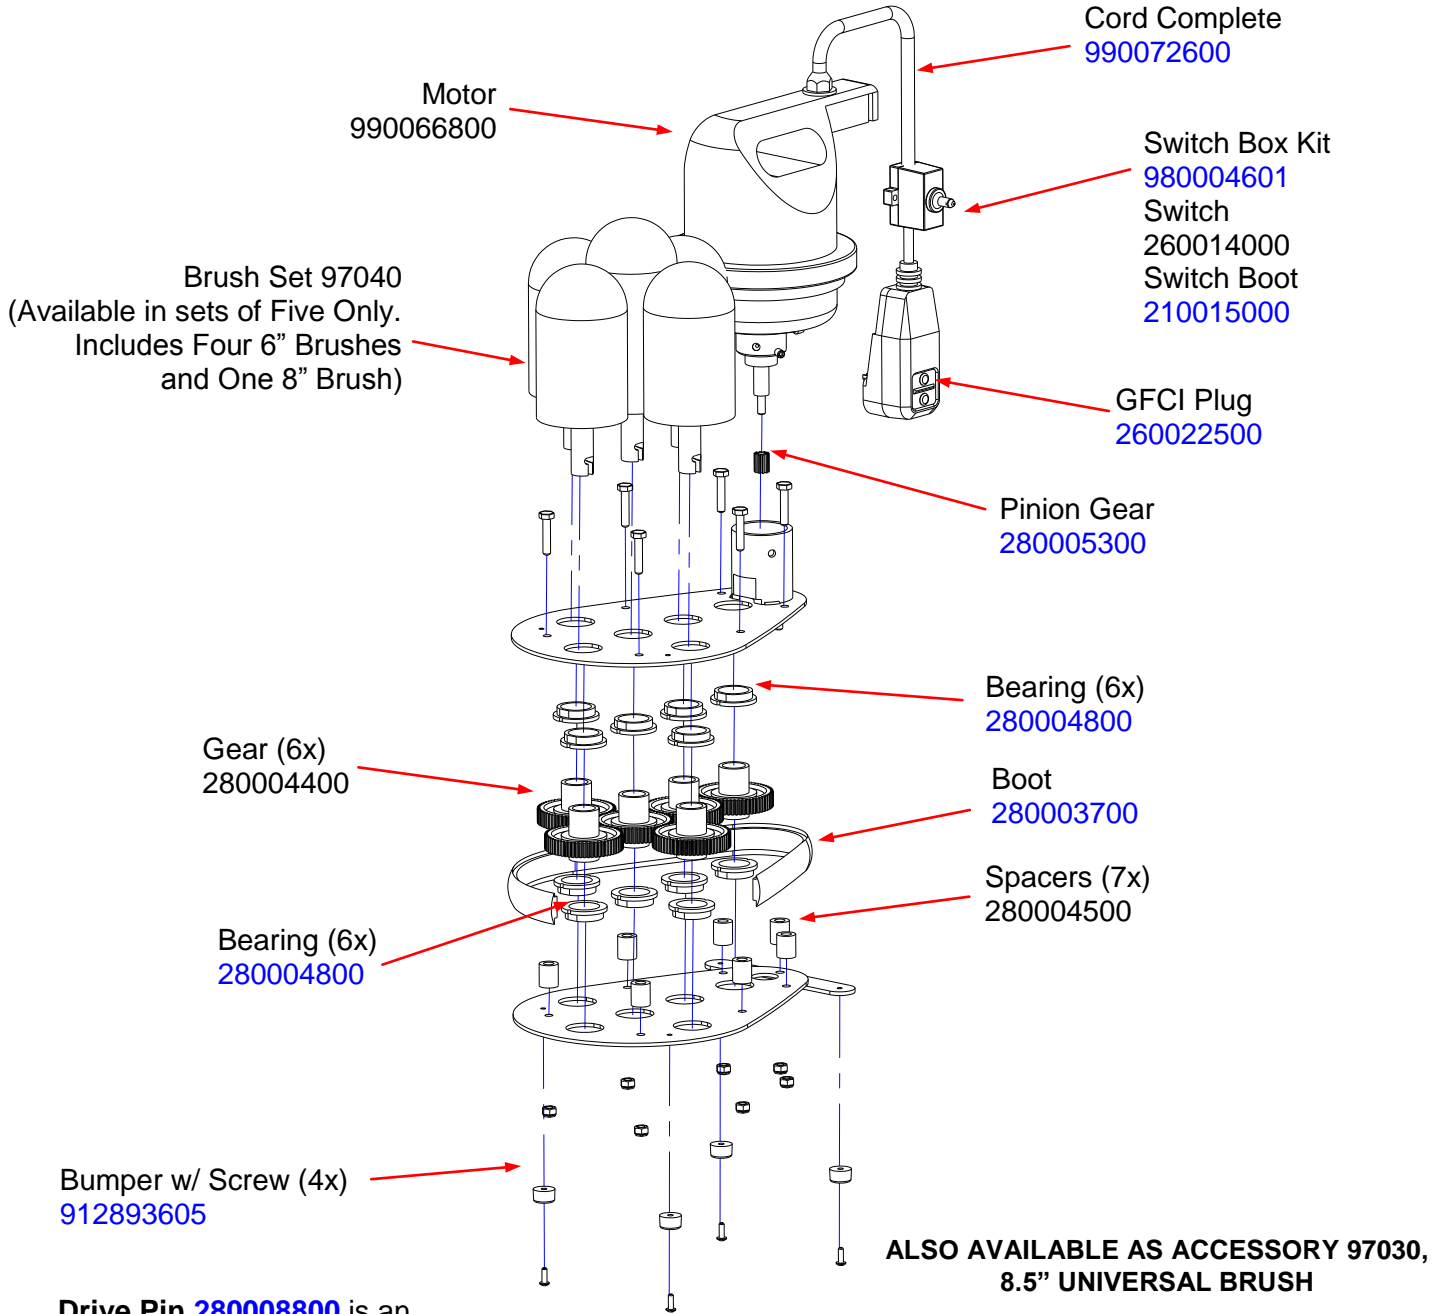

Drive Pin 280008800 is an accessory for use with non-Hamilton Beach Glass Washers. Brushes are sold separately but require pin for operation.

 Hamilton Beach 4421 Waterfront Drive Glen Allen, VA 23060	Revision Description:	Added Drive Pin 280008800					
	Request Number:	HQE15287	Revision Date:	9/17/13	Approved by:	HQE15287	
	Issue Code(s):	CS, SP	Page:	1 of 1	Document #:	5100160XX	Rev: