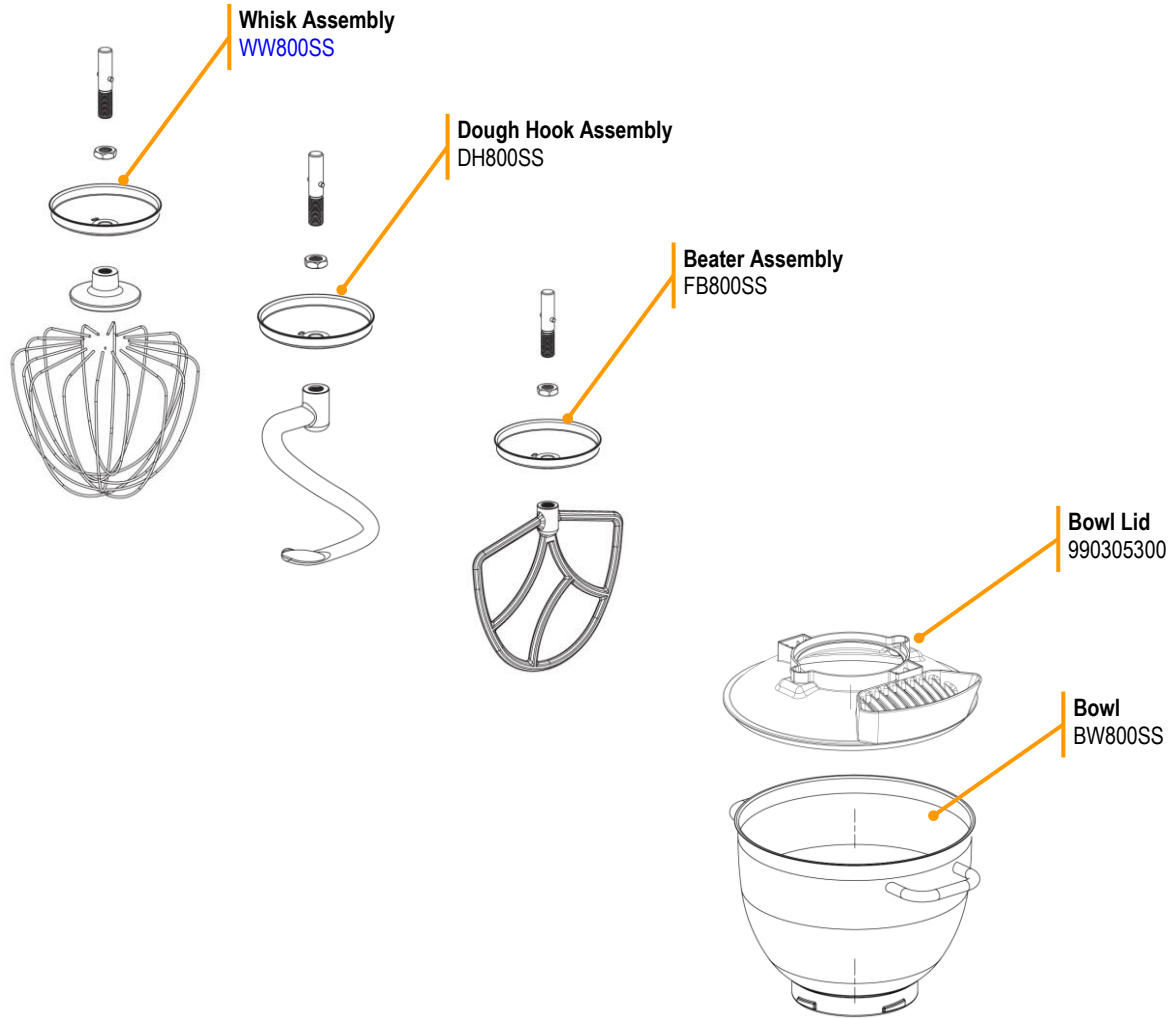

Parts and Accessories Diagram Model CPM800-UK (230V)

PROPRIETARY RIGHTS NOTICE This document and all information contained within it is the property of Hamilton Beach Brands, Inc. (HBB). It is confidential and proprietary and has been provided to you for a limited purpose. It must be returned or destroyed upon request. Disclosure, reproduction or use of this document and any information contained within it, in full or in part, for any purpose is forbidden without the prior written consent of HBB. No photographs may be taken of any article fabricated or assembled from this document without the prior written consent of HBB.

Replacement Parts

 Hamilton Beach 4421 Waterfront Drive Glen Allen, VA 23060	Revision Description:	Create new CARE part.					
	Request Number:	DOC10184	Revision Date:	09/05/2019	Approved by:	DOC10184	
	Issue Code(s):		Page:	1 of 2	Document #:	540097110	Rev:

 Hamilton Beach 4421 Waterfront Drive Glen Allen, VA 23060	Revision Description:		Create new CARE part.					
	Request Number:	DOC10184	Revision Date:	09/05/2019	Approved by:	DOC10184		
	Issue Code(s):		Page:	2 of 2	Document #:	540097110	Rev:	C