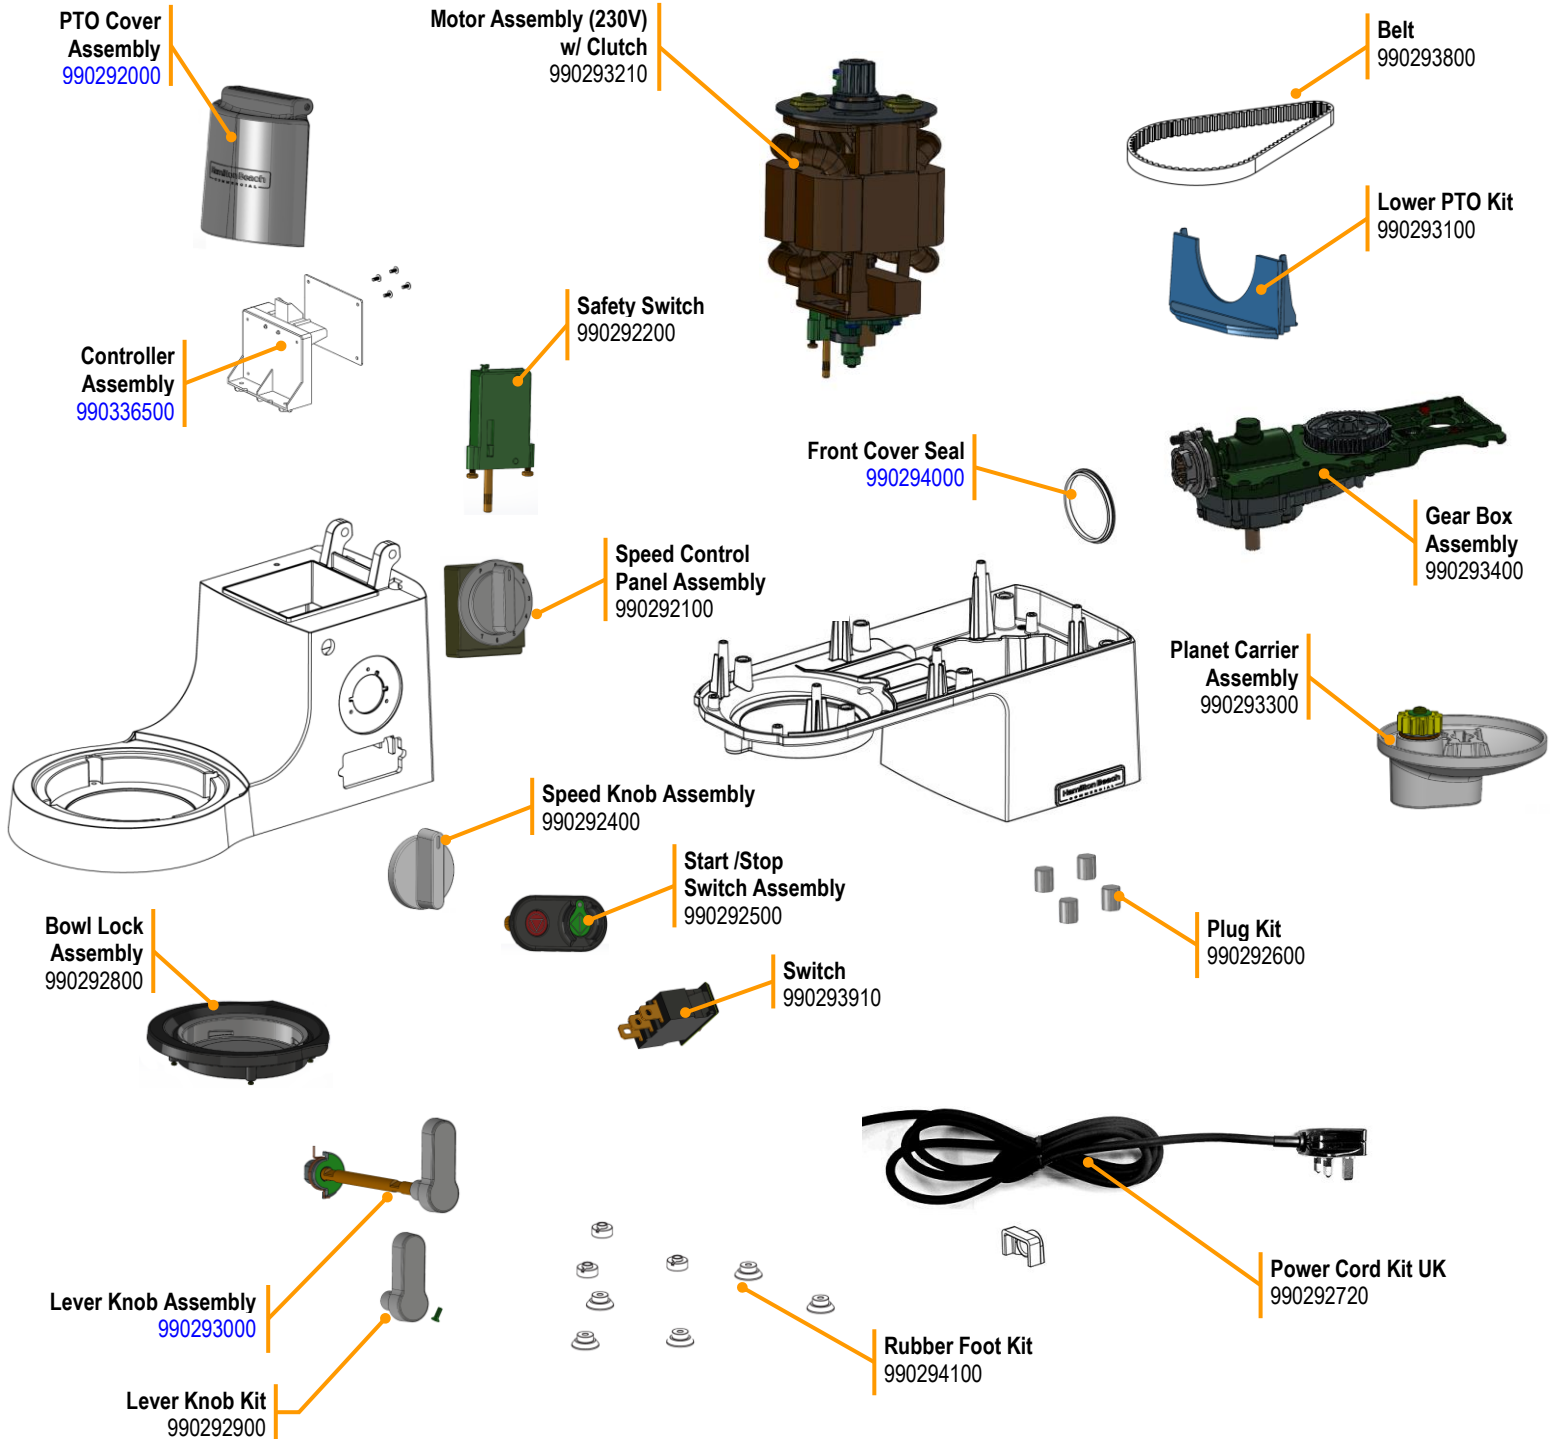

Parts and Accessories Diagram Model CPM800-UK (230V)

PROPRIETARY RIGHTS NOTICE This document and all information contained within it is the property of Hamilton Beach Brands, Inc. (HBB). It is confidential and proprietary and has been provided to you for a limited purpose. It must be returned or destroyed upon request. Disclosure, reproduction or use of this document and any information contained within it, in full or in part, for any purpose is forbidden without the prior written consent of HBB. No photographs may be taken of any article fabricated or assembled from this document without the prior written consent of HBB.

Replacement Parts

 Hamilton Beach 4421 Waterfront Drive Glen Allen, VA 23060	Revision Description:	Create new CARE part.					
	Request Number:	DOC10184	Revision Date:	09/05/2019	Approved by:	DOC10184	
	Issue Code(s):		Page:	1 of 2	Document #:	540097110	Rev:

 Hamilton Beach 4421 Waterfront Drive Glen Allen, VA 23060	Revision Description:		Create new CARE part.					
	Request Number:	DOC10184	Revision Date:	09/05/2019	Approved by:	DOC10184		
	Issue Code(s):		Page:	2 of 2	Document #:	540097110	Rev:	C