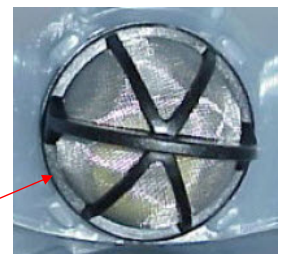

Permanent
Coffee Filter
990018700

Water Filter Pod
280128500

Descaler, Single Pack
990024700

Descaler, 6 Packs
990024701

Mesh Filter from Brew Tank
990079000

Hamilton Beach 4421 Waterfront Drive Glen Allen, VA 23060	Revision Description:	Added 990079000 image and part number					
	Request Number:	CME-2760	Revision Date:	9/9/10	Approved by:	CME-2760	
	Issue Code(s):	CS, SP	Page:	2 of 2	Document #:	510002600	Rev: