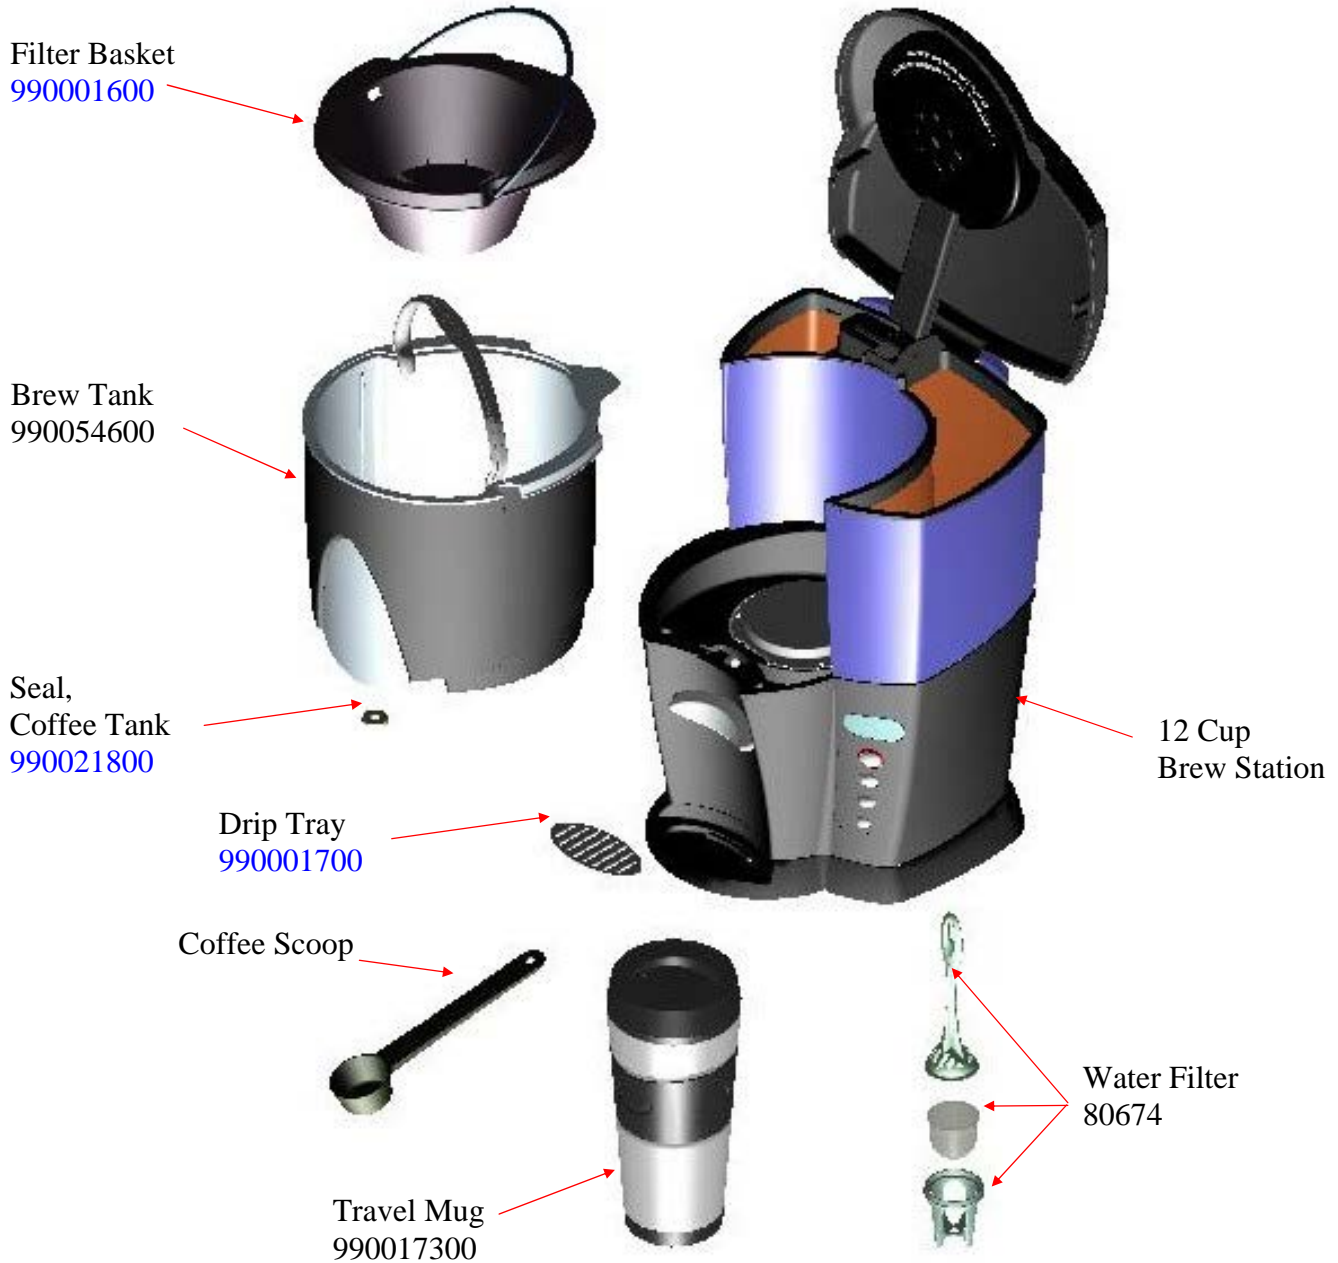

Replacement Parts Diagram Model D43012B Series A-P

PROPRIETARY RIGHTS NOTICE This document and all information contained within it is the property of Hamilton Beach Brands, Inc. (HBB). It is confidential and proprietary and has been provided to you for a limited purpose. It must be returned or destroyed upon request. Disclosure, reproduction or use of this document and any information contained within it, in full or in part, for any purpose is forbidden without the prior written consent of HBB. No photographs may be taken of any article fabricated or assembled from this document without the prior written consent of HBB.

 Hamilton Beach 4421 Waterfront Drive Glen Allen, VA 23060	Revision Description:	Added 990079000 image and part number					
	Request Number:	CME-2760	Revision Date:	9/9/10	Approved by:	CME-2760	
	Issue Code(s):	CS, SP	Page:	1 of 2	Document #:	510002600	Rev:

Permanent
Coffee Filter
990018700

Water Filter Pod
280128500

Descaler, Single Pack
990024700

Descaler, 6 Packs
990024701

Mesh Filter from Brew Tank
990079000

Hamilton Beach 4421 Waterfront Drive Glen Allen, VA 23060	Revision Description:	Added 990079000 image and part number					
	Request Number:	CME-2760	Revision Date:	9/9/10	Approved by:	CME-2760	
	Issue Code(s):	CS, SP	Page:	2 of 2	Document #:	510002600	Rev: