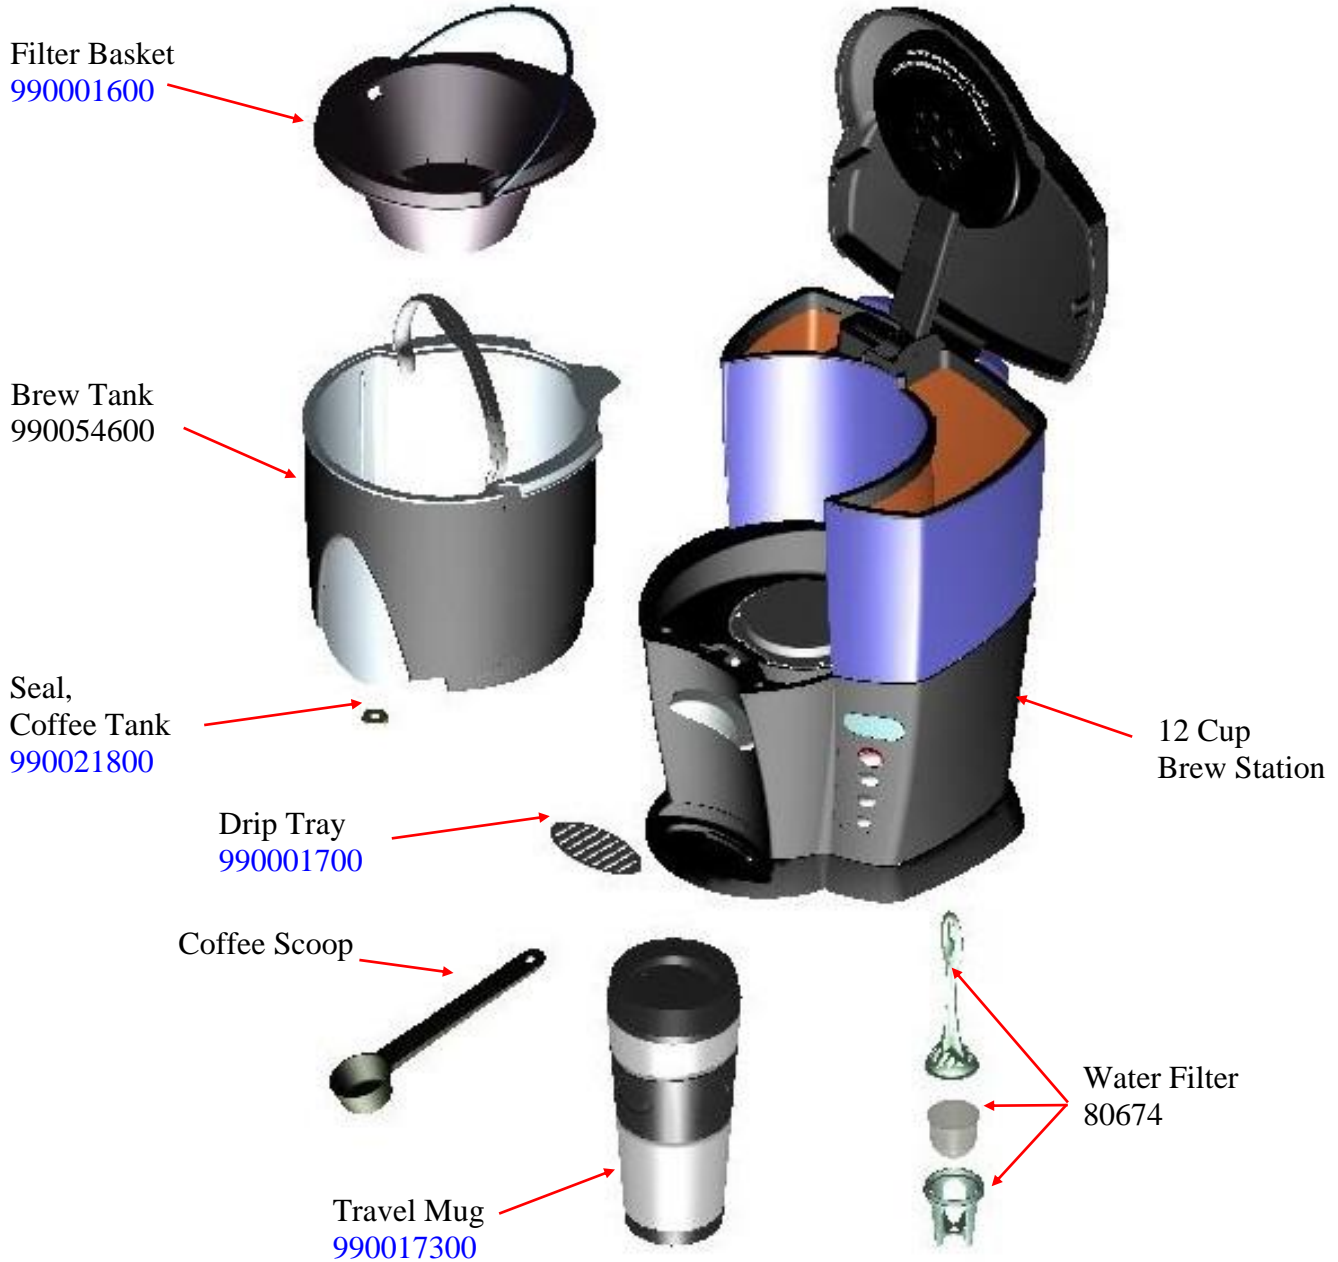

Replacement Parts Diagram Model D43012B Series R

PROPRIETARY RIGHTS NOTICE This document and all information contained within it is the property of Hamilton Beach Brands, Inc. (HBB). It is confidential and proprietary and has been provided to you for a limited purpose. It must be returned or destroyed upon request. Disclosure, reproduction or use of this document and any information contained within it, in full or in part, for any purpose is forbidden without the prior written consent of HBB. No photographs may be taken of any article fabricated or assembled from this document without the prior written consent of HBB.

 4421 Waterfront Drive Glen Allen, VA 23060	Revision	Remove Descaler (990024700 & 990024701) call-out and				Rev. Date:	
	Description:	image.				10/15/2021	
	Request #:	DOC12234	Page:	1 of 2	Document #:	510005300	Rev: C

Permanent
Coffee Filter
990018700

Water Filter Pod
280128500

Mesh Filter from Brew Tank
990079000

 4421 Waterfront Drive Glen Allen, VA 23060	Revision	Remove Descaler (990024700 & 990024701) call-out and				Rev. Date:	
	Description:	image.				10/15/2021	
Request #:	DOC12234	Page:	2 of 2	Document #:	510005300	Rev:	C