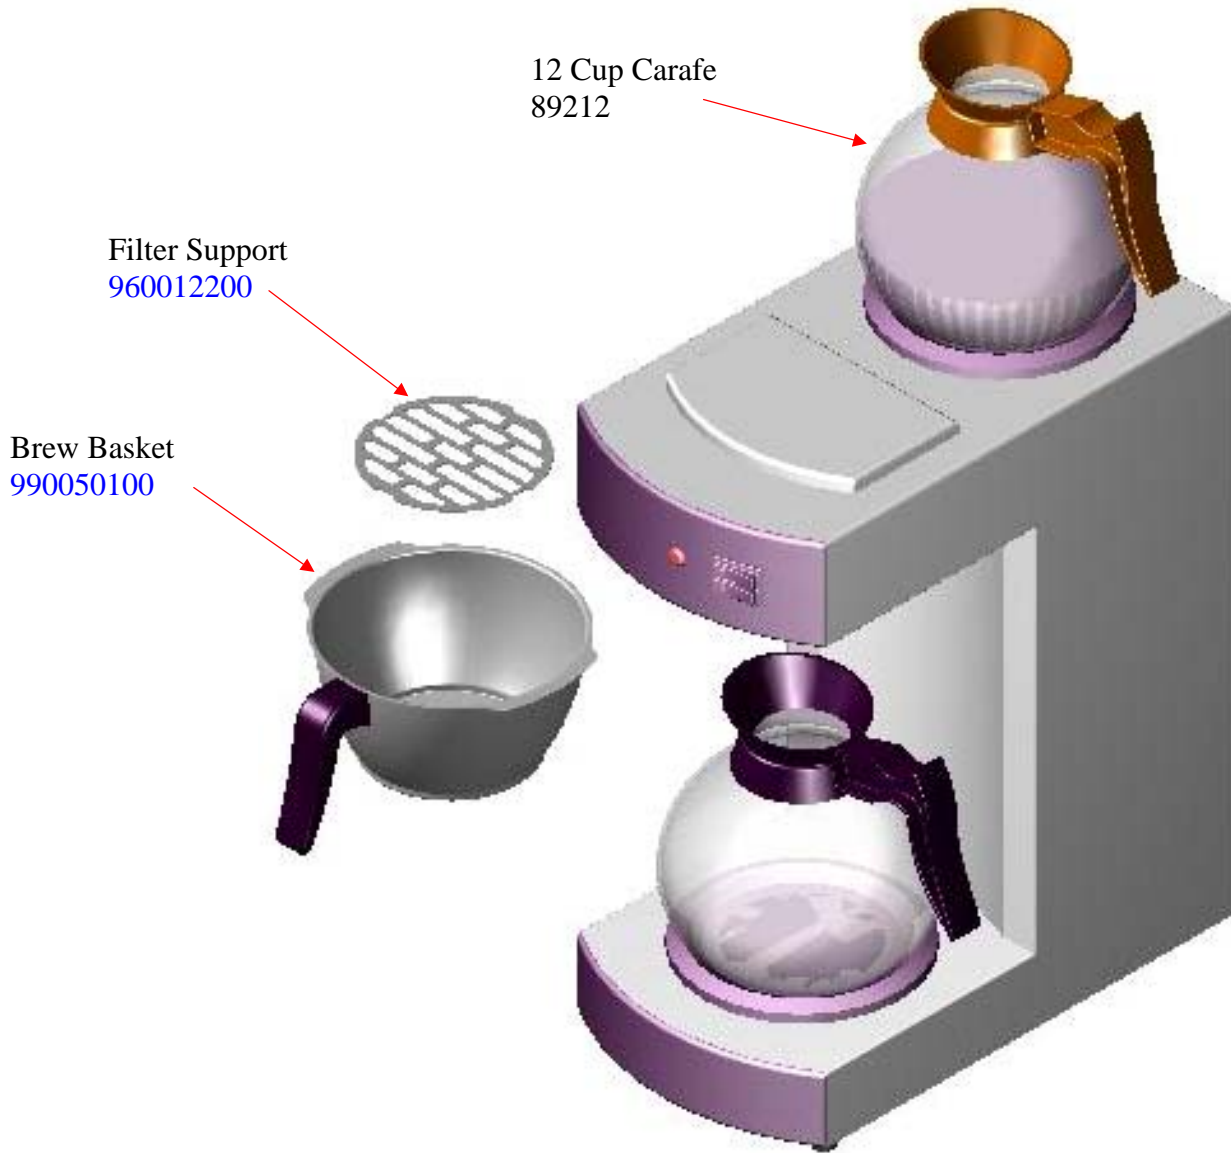

Exploded View

PROPRIETARY RIGHTS NOTICE This document and all information contained within it is the property of Hamilton Beach/Proctor-Silex, Inc. (HB/PS). It is confidential and proprietary and has been provided to you for a limited purpose. It must be returned upon request or destroyed as set forth in the Specification Notice. Disclosure, reproduction or use of this document and any information contained within it, in full or in part, for any purpose is forbidden without the prior written consent of HB/PS. No photographs may be taken of any article fabricated or assembled from this document without the prior written consent of HB/PS.

HAMILTON BEACH / PROCTOR-SILEX, INC. 4421 WATERFRONT DRIVE GLEN ALLEN, VA 23060		HQE-4180: New Release			ISSUE CODE	
DRAWN BY: SN	ENG. IN CHG.	DATE: 08/29/06	APPROVED BY:		CS	SP
INITIAL USE: D60012	PICT. REF.	SHEET 1 / 1	DRAWING NO. 5100022XX	REV. A		