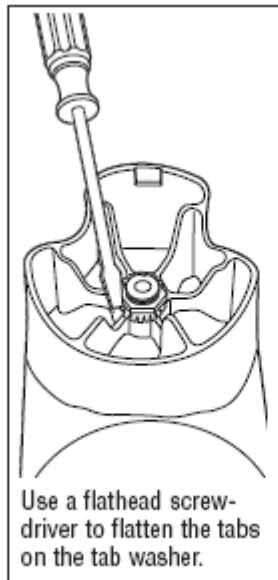

Removing the old cutter assembly

Hold the blades with a cloth. Unscrew the clutch counterclockwise.

Remove the clutch and felt washer.

Remove the shaft and blade assembly

Use a flathead screwdriver to flatten the tabs on the tab washer.

Remove the nut by turning counterclockwise by hand. Then remove the tab washer and pressure washer.

Remove bushing.

<p>4421 Waterfront Drive Glen Allen, VA 23060</p>	Revision	Create New CARE Part				Rev. Date:
	Description:					DOC10882
	Request #:					Rev: E