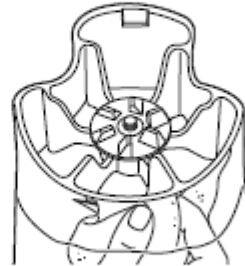

Cutter Assembly Replacement Instructions

**Cutter Repair Kit
for Rio Blenders**

⚠ WARNING

Cut Hazard
Handle cutter
assembly with
care.
Failure to follow
these instructions
can result in cuts
or other injuries.

Removing the old cutter assembly

Hold the blades with a cloth. Unscrew the clutch counterclockwise.

Remove the clutch and felt washer.

Remove the shaft and blade assembly

Use a flathead screwdriver to flatten the tabs on the tab washer.

Remove the nut by turning counterclockwise by hand. Then remove the tab washer and pressure washer.

Remove bushing.

<p>4421 Waterfront Drive Glen Allen, VA 23060</p>	Revision	Create New CARE Part				Rev. Date:
	Description:					DOC10882
	Request #:					Rev: E