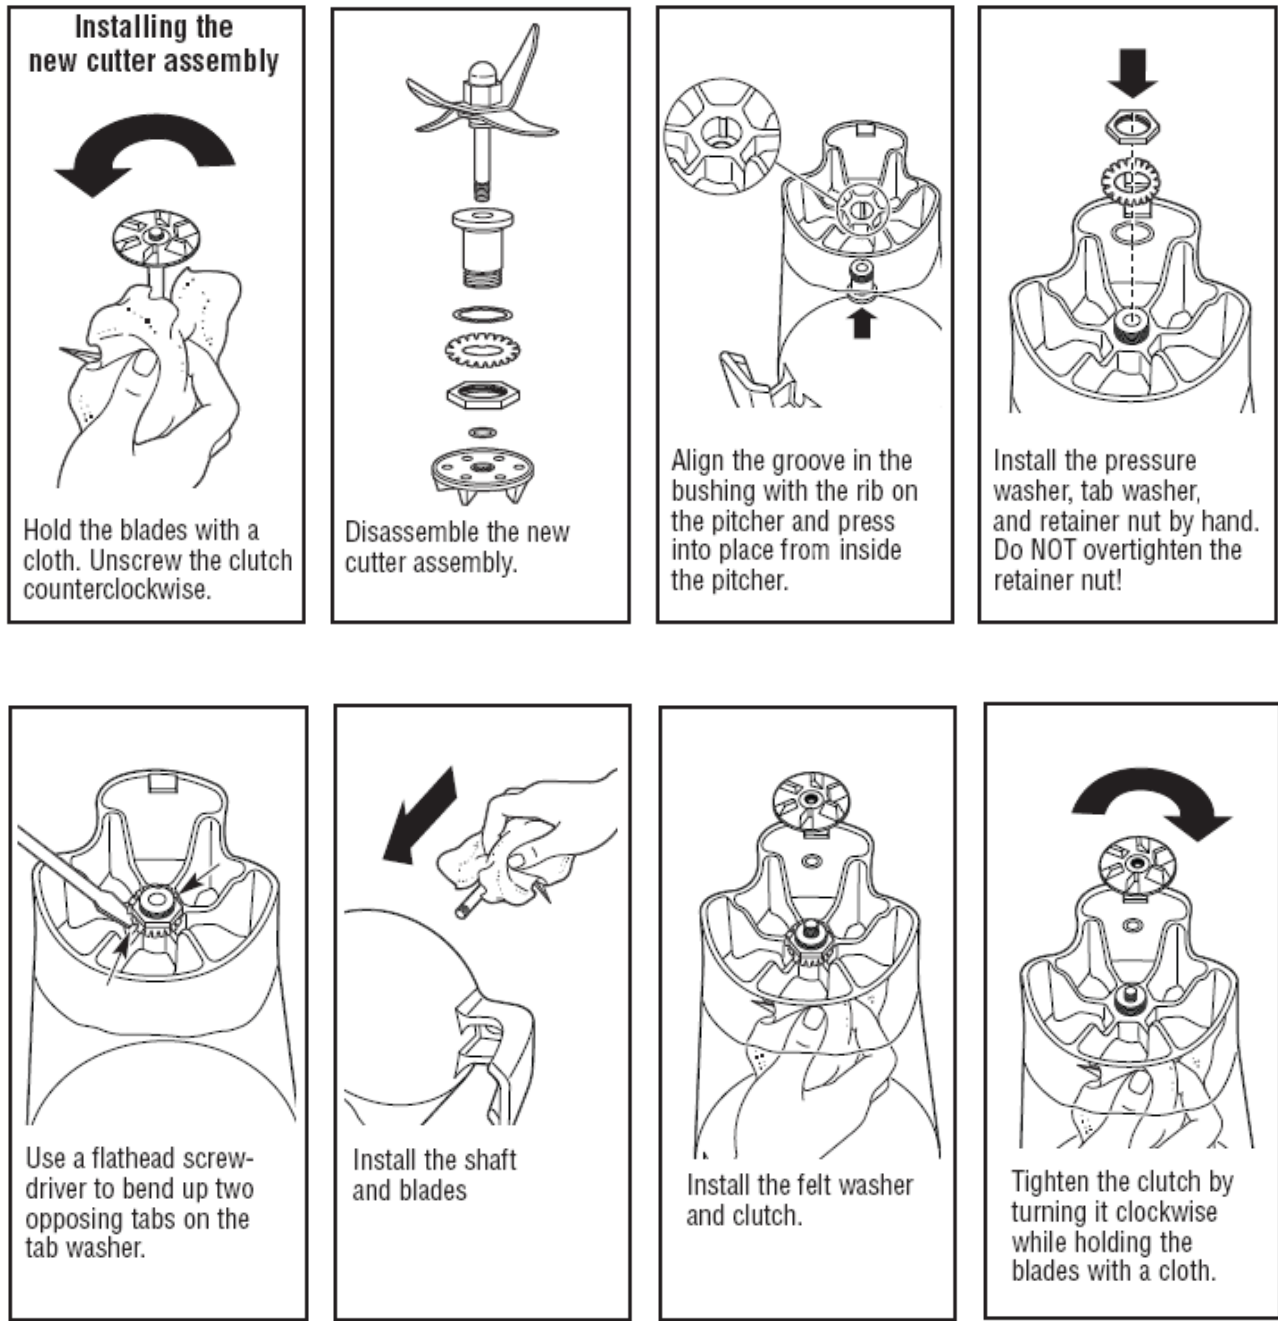

Parts and Accessories Diagram

Model HBB250-CCC

PROPRIETARY RIGHTS NOTICE This document and all information contained within it is the property of Hamilton Beach Brands, Inc. (HBB). It is confidential and proprietary and has been provided to you for a limited purpose. It must be returned or destroyed upon request. Disclosure, reproduction or use of this document and any information contained within it, in full or in part, for any purpose is forbidden without the prior written consent of HBB. No photographs may be taken of any article fabricated or assembled from this document without the prior written consent of HBB.

4421 Waterfront Drive Glen Allen, VA 23060	Revision Description:	Create New CARE Part				Rev. Date:	
	Request #:	DOC10882	Page:	5 of 5	Document #:	540005500	03/23/2020
						Rev: E