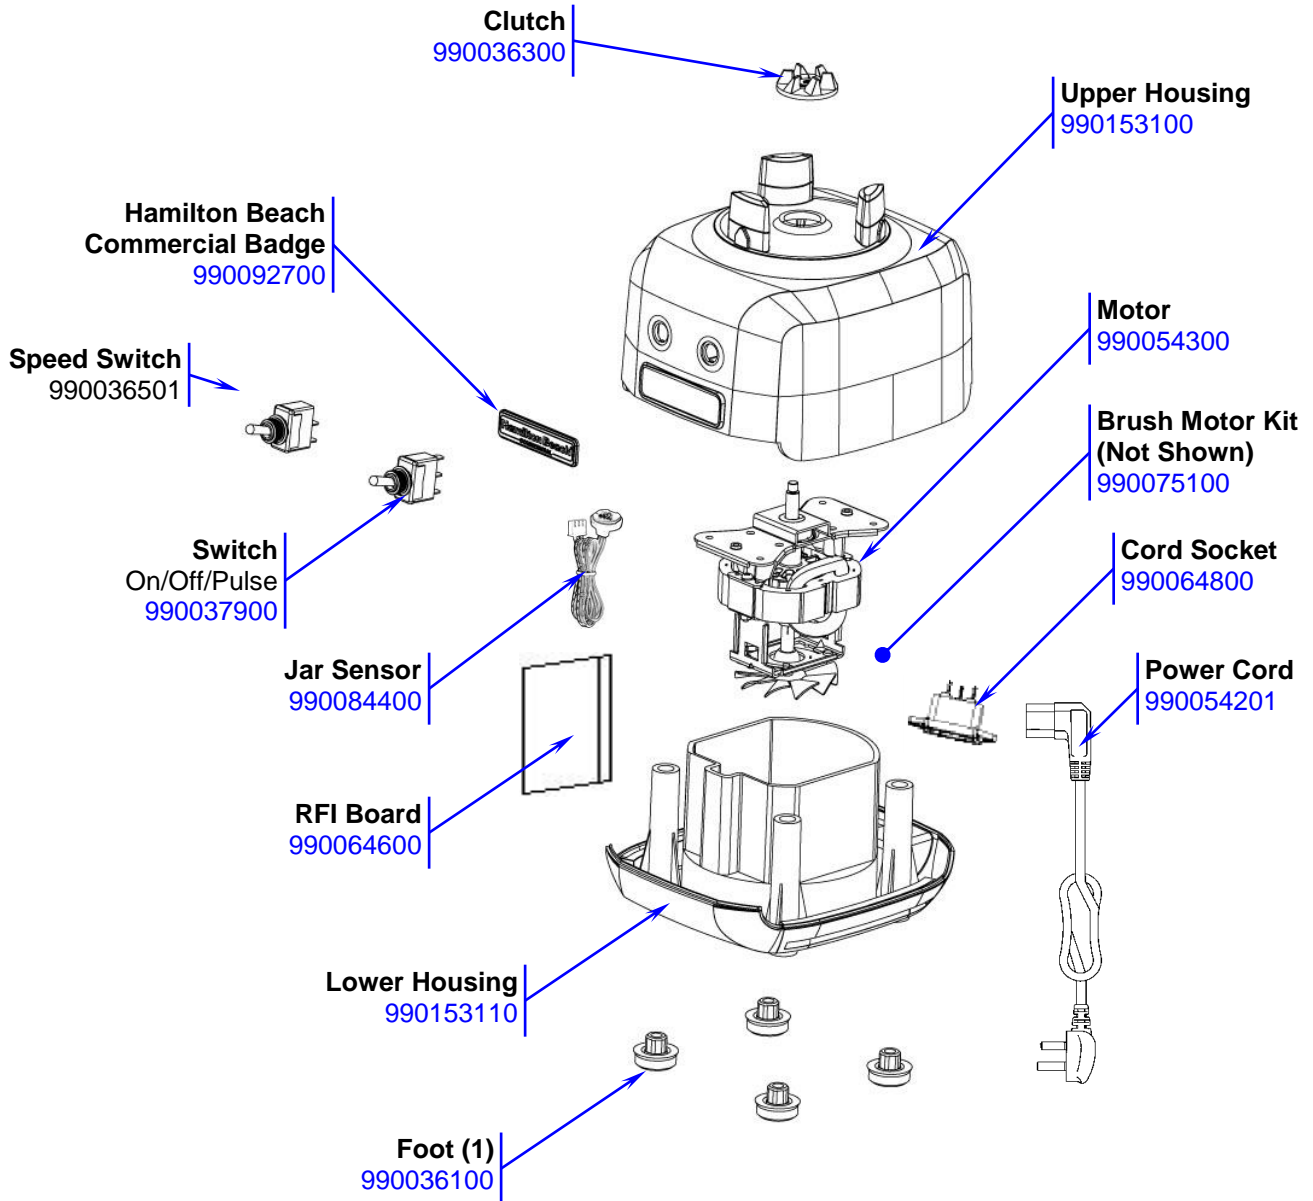

Parts and Accessories Diagram Model HBB250-CCC

PROPRIETARY RIGHTS NOTICE This document and all information contained within it is the property of Hamilton Beach Brands, Inc. (HBB). It is confidential and proprietary and has been provided to you for a limited purpose. It must be returned or destroyed upon request. Disclosure, reproduction or use of this document and any information contained within it, in full or in part, for any purpose is forbidden without the prior written consent of HBB. No photographs may be taken of any article fabricated or assembled from this document without the prior written consent of HBB.

Replacement Parts

	Revision Description:	Create New CARE Part				Rev. Date:
	Request #:	DOC10882	Page:	1 of 5	Document #:	03/23/2020
					540005500	Rev: E