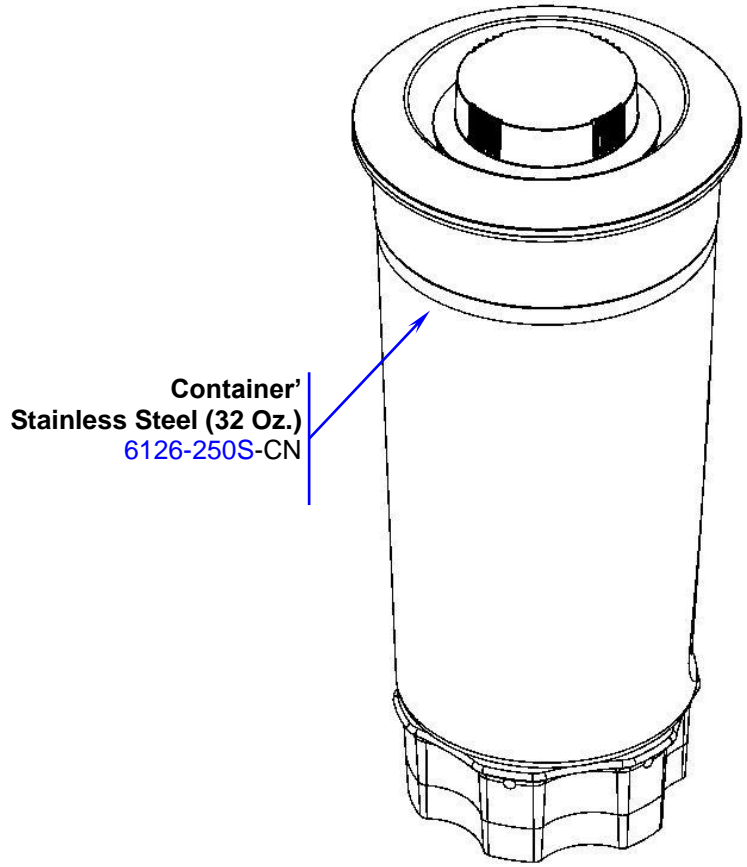

Parts and Accessories Diagram
Model HBB250-CCC

PROPRIETARY RIGHTS NOTICE This document and all information contained within it is the property of Hamilton Beach Brands, Inc. (HBB). It is confidential and proprietary and has been provided to you for a limited purpose. It must be returned or destroyed upon request. Disclosure, reproduction or use of this document and any information contained within it, in full or in part, for any purpose is forbidden without the prior written consent of HBB. No photographs may be taken of any article fabricated or assembled from this document without the prior written consent of HBB.

Accessories

Container'
Stainless Steel (32 Oz.)
6126-250S-CN