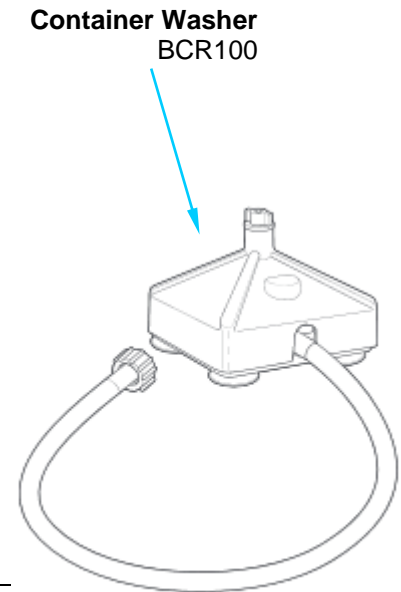

Container Washer
BCR100

  4421 Waterfront Drive Glen Allen, VA 23060	Revision	Create New CARE Part					e:
	Description:						03/23/2020
Request #:	DOC10882	Page:	3 of 5	Document #:	540005500	Rev:	E