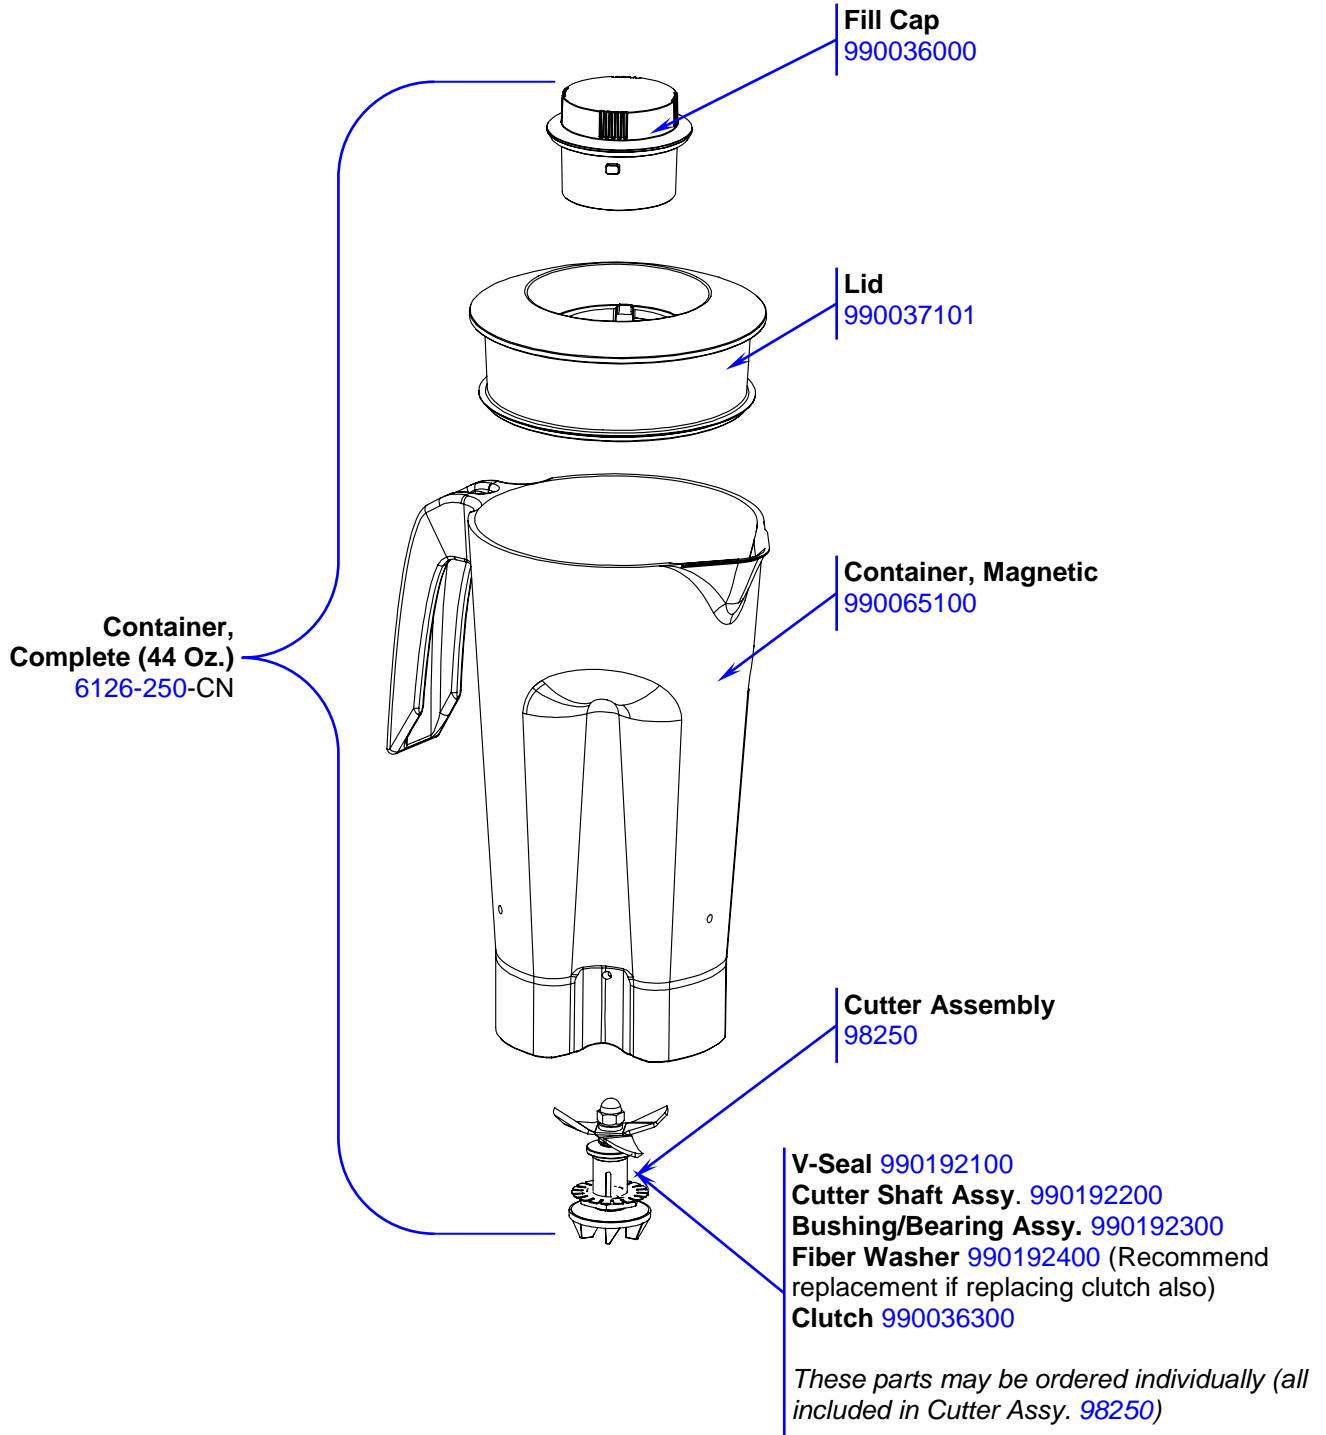

Replacement Parts

	Revision Description:	Create New CARE Part				Rev. Date:
	Request #:	DOC10882	Page:	1 of 5	Document #:	03/23/2020
					540005500	Rev: E

Parts and Accessories Diagram
Model HBB250-CCC

PROPRIETARY RIGHTS NOTICE This document and all information contained within it is the property of Hamilton Beach Brands, Inc. (HBB). It is confidential and proprietary and has been provided to you for a limited purpose. It must be returned or destroyed upon request. Disclosure, reproduction or use of this document and any information contained within it, in full or in part, for any purpose is forbidden without the prior written consent of HBB. No photographs may be taken of any article fabricated or assembled from this document without the prior written consent of HBB.

Removing the old cutter assembly

Hold the blades with a cloth. Unscrew the clutch counterclockwise.

Remove the clutch and felt washer.

Remove the shaft and blade assembly

Use a flathead screwdriver to flatten the tabs on the tab washer.

Remove the nut by turning counterclockwise by hand. Then remove the tab washer and pressure washer.

Remove bushing.

<p>4421 Waterfront Drive Glen Allen, VA 23060</p>	Revision	Create New CARE Part				Rev. Date:
	Description:					DOC10882
	Request #:					Rev: E