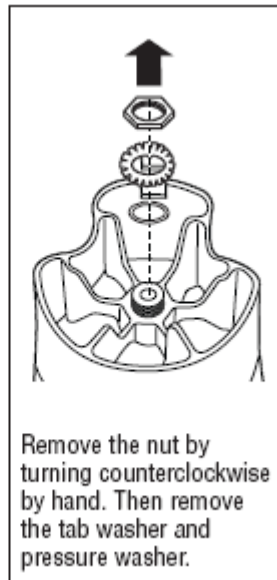

Removing the old cutter assembly

Hold the blades with a cloth. Unscrew the clutch counterclockwise.

Remove the clutch and felt washer.

Remove the shaft and blade assembly

Use a flathead screwdriver to flatten the tabs on the tab washer.

Remove the nut by turning counterclockwise by hand. Then remove the tab washer and pressure washer.

Remove bushing.

<p>4421 Waterfront Drive Glen Allen, VA 23060</p>	Revision	Create New CARE Part				Rev. Date:
	Description:					DOC10882
	Request #:					Rev: E