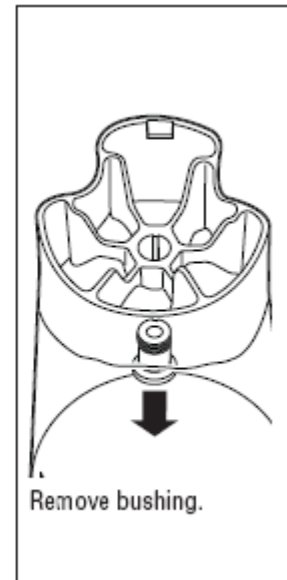

Removing the old cutter assembly

Hold the blades with a cloth. Unscrew the clutch counterclockwise.

Remove the clutch and felt washer.

Remove the shaft and blade assembly

Use a flathead screwdriver to flatten the tabs on the tab washer.

Remove the nut by turning counterclockwise by hand. Then remove the tab washer and pressure washer.

Remove bushing.

<p>4421 Waterfront Drive Glen Allen, VA 23060</p>	Revision	Create New CARE Part				Rev. Date:
	Description:					DOC10882
	Request #:					Rev: E