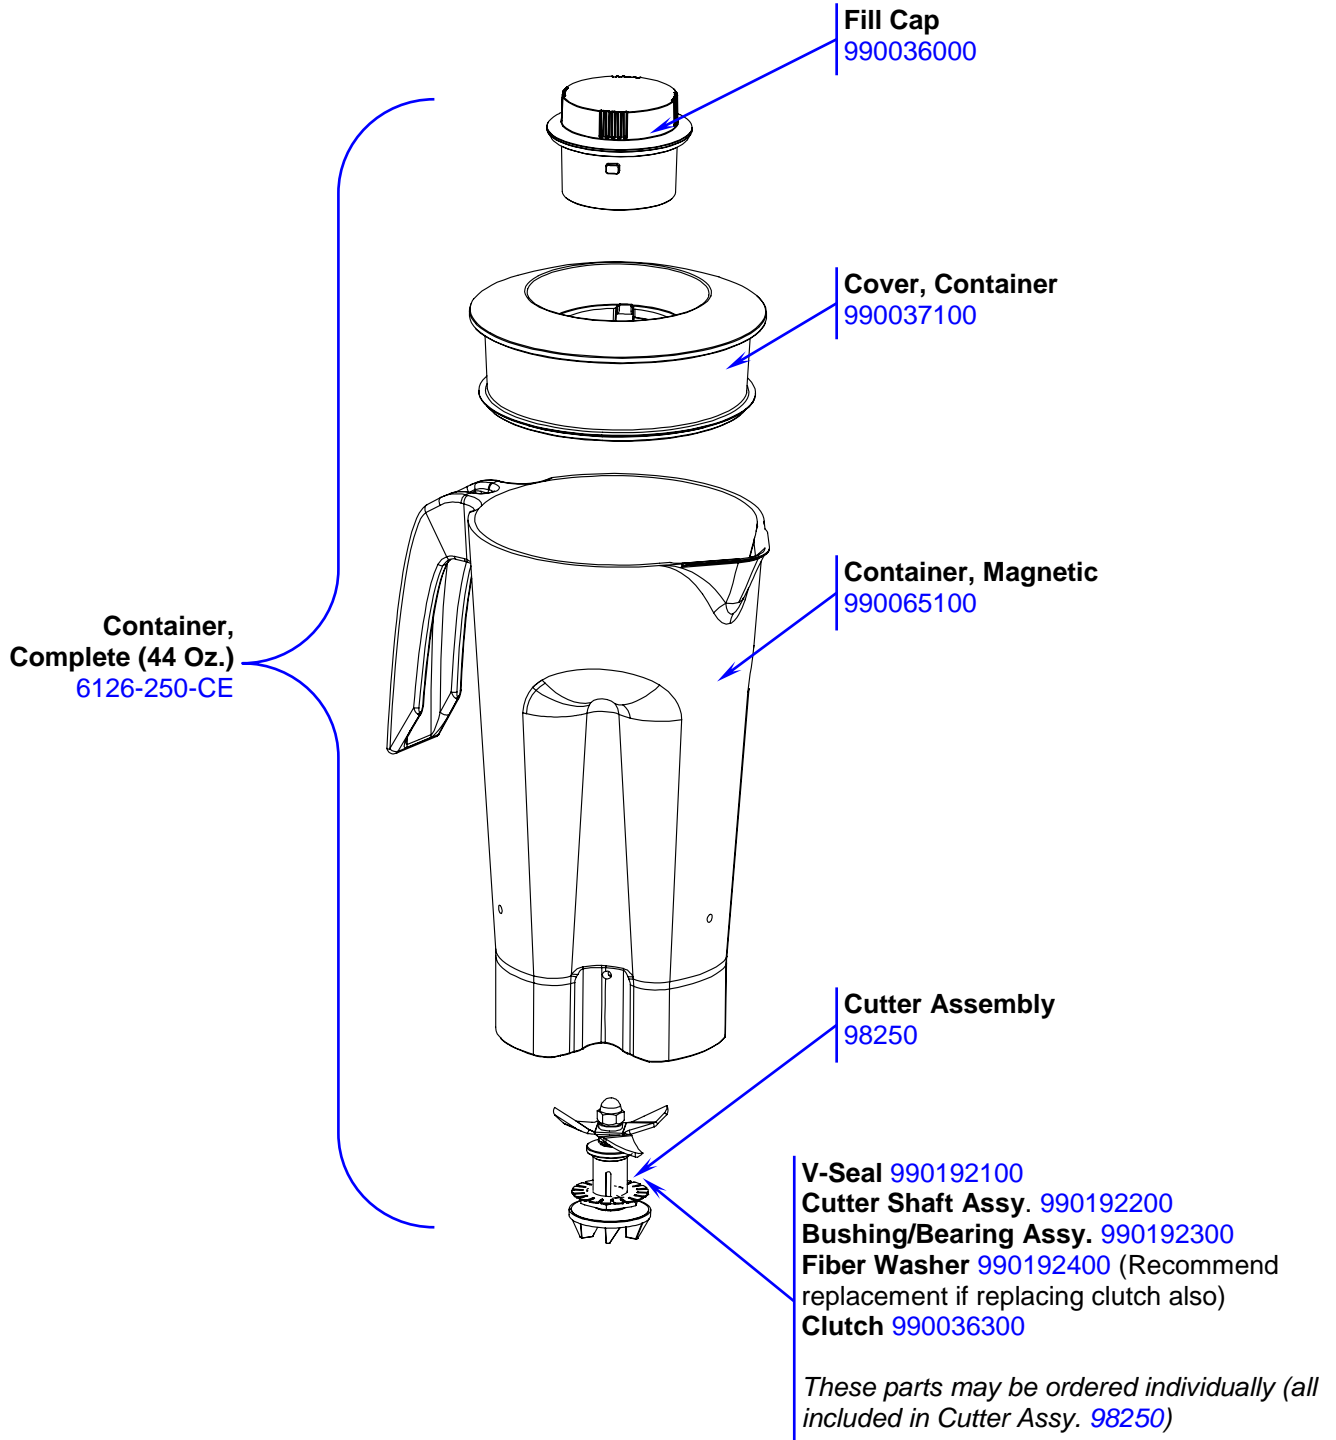

Replacement Parts

 <p>Hamilton Beach 4421 Waterfront Drive Glen Allen, VA 23060</p>	Revision	Create New CARE Part				Rev. Date:
	Description:					DOC10882
	Request #:	DOC10882	Page:	1 of 3	Document #:	540005600

 <p>Hamilton Beach 4421 Waterfront Drive Glen Allen, VA 23060</p>	Revision	Create New CARE Part				Rev. Date:	
	Description:					DOC10882	Page:
	Request #:					Rev:	D

Parts and Accessories Diagram

Model HBB250-CE