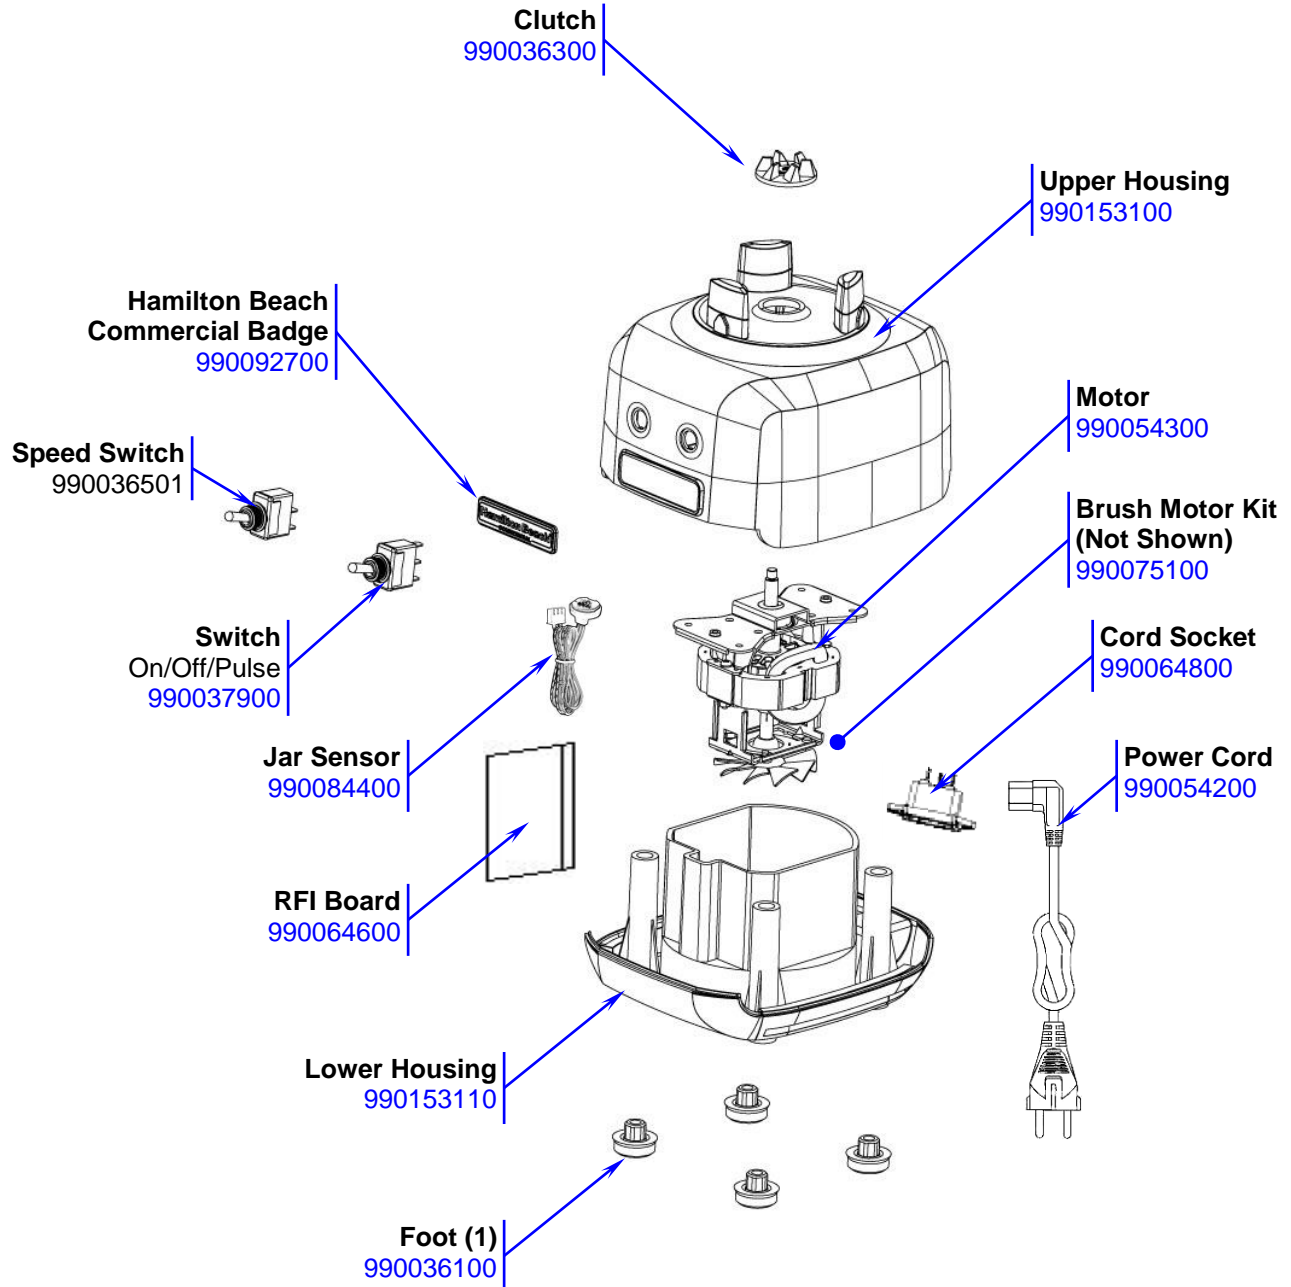

Replacement Parts

 <p>Hamilton Beach 4421 Waterfront Drive Glen Allen, VA 23060</p>	Revision	Create New CARE Part				Rev. Date:
	Description:					DOC10882
	Request #:	DOC10882	Page:	1 of 3	Document #:	540005600

 <p>Hamilton Beach 4421 Waterfront Drive Glen Allen, VA 23060</p>	Revision	Create New CARE Part				Rev. Date:	
	Description:					DOC10882	Page:
	Request #:					Rev:	D

Parts and Accessories Diagram

Model HBB250-CE