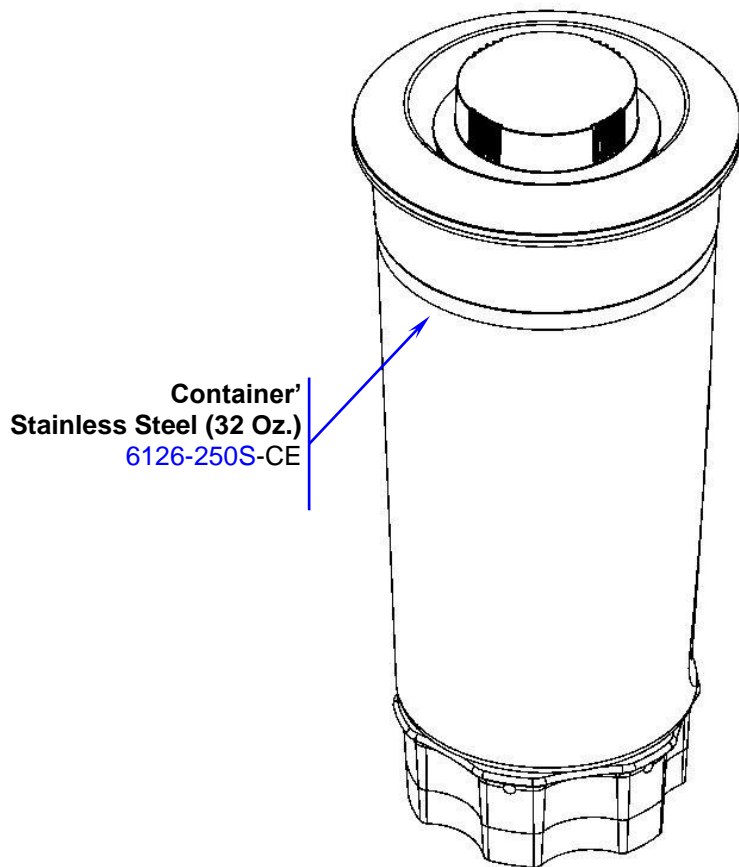

Parts and Accessories Diagram

Model HBB250-CE

PROPRIETARY RIGHTS NOTICE This document and all information contained within it is the property of Hamilton Beach Brands, Inc. (HBB). It is confidential and proprietary and has been provided to you for a limited purpose. It must be returned or destroyed upon request. Disclosure, reproduction or use of this document and any information contained within it, in full or in part, for any purpose is forbidden without the prior written consent of HBB. No photographs may be taken of any article fabricated or assembled from this document without the prior written consent of HBB.

Accessories

Container Washer
BCR100