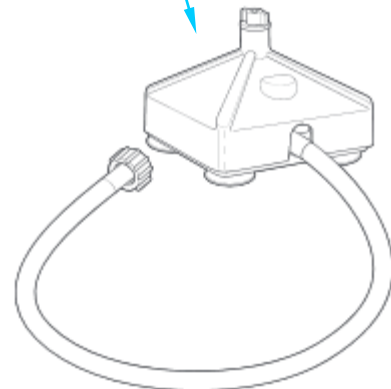

Hamilton Beach 4421 Waterfront Drive Glen Allen, VA 23060	Revision	Create New CARE Part				Rev. Date:		
	Description:					03/23/2020		
	Request #:	DOC10882	Page:	3 of 3	Document #:	540005600	Rev:	D