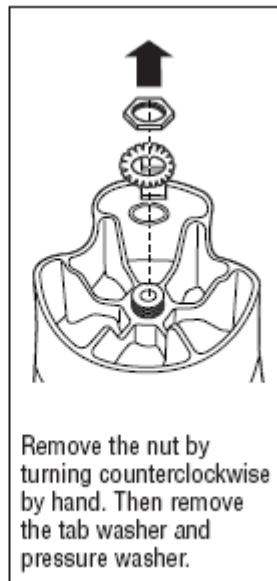

#### **⚠ WARNING**

**Cut Hazard**  
Handle cutter  
assembly with  
care.  
Failure to follow  
these instructions  
can result in cuts  
or other injuries.

#### Removing the old cutter assembly

Hold the blades with a cloth. Unscrew the clutch counterclockwise.

Remove the clutch and felt washer.

Remove the shaft and blade assembly

Use a flathead screwdriver to flatten the tabs on the tab washer.

Remove the nut by turning counterclockwise by hand. Then remove the tab washer and pressure washer.

Remove bushing.

<p>4421 Waterfront Drive Glen Allen, VA 23060</p>	Revision Description:	Create New CARE Part			Rev. Date:
	Request #:	DOC10882	Page:	4 of 5	03/23/2020
				Document #:	<b>540005800</b>
				Rev:	<b>D</b>

## Parts and Accessories Diagram