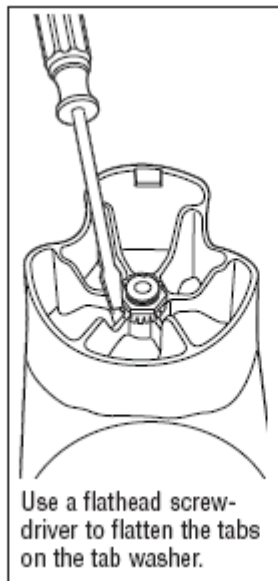

#### Removing the old cutter assembly

Hold the blades with a cloth. Unscrew the clutch counterclockwise.

Remove the clutch and felt washer.

Remove the shaft and blade assembly

Use a flathead screwdriver to flatten the tabs on the tab washer.

Remove the nut by turning counterclockwise by hand. Then remove the tab washer and pressure washer.

Remove bushing.

<p>4421 Waterfront Drive Glen Allen, VA 23060</p>	Revision Description:	Create New CARE Part			Rev. Date:
	Request #:	DOC10882	Page:	4 of 5	03/23/2020
				Document #:	<b>540005800</b>
				Rev:	<b>D</b>