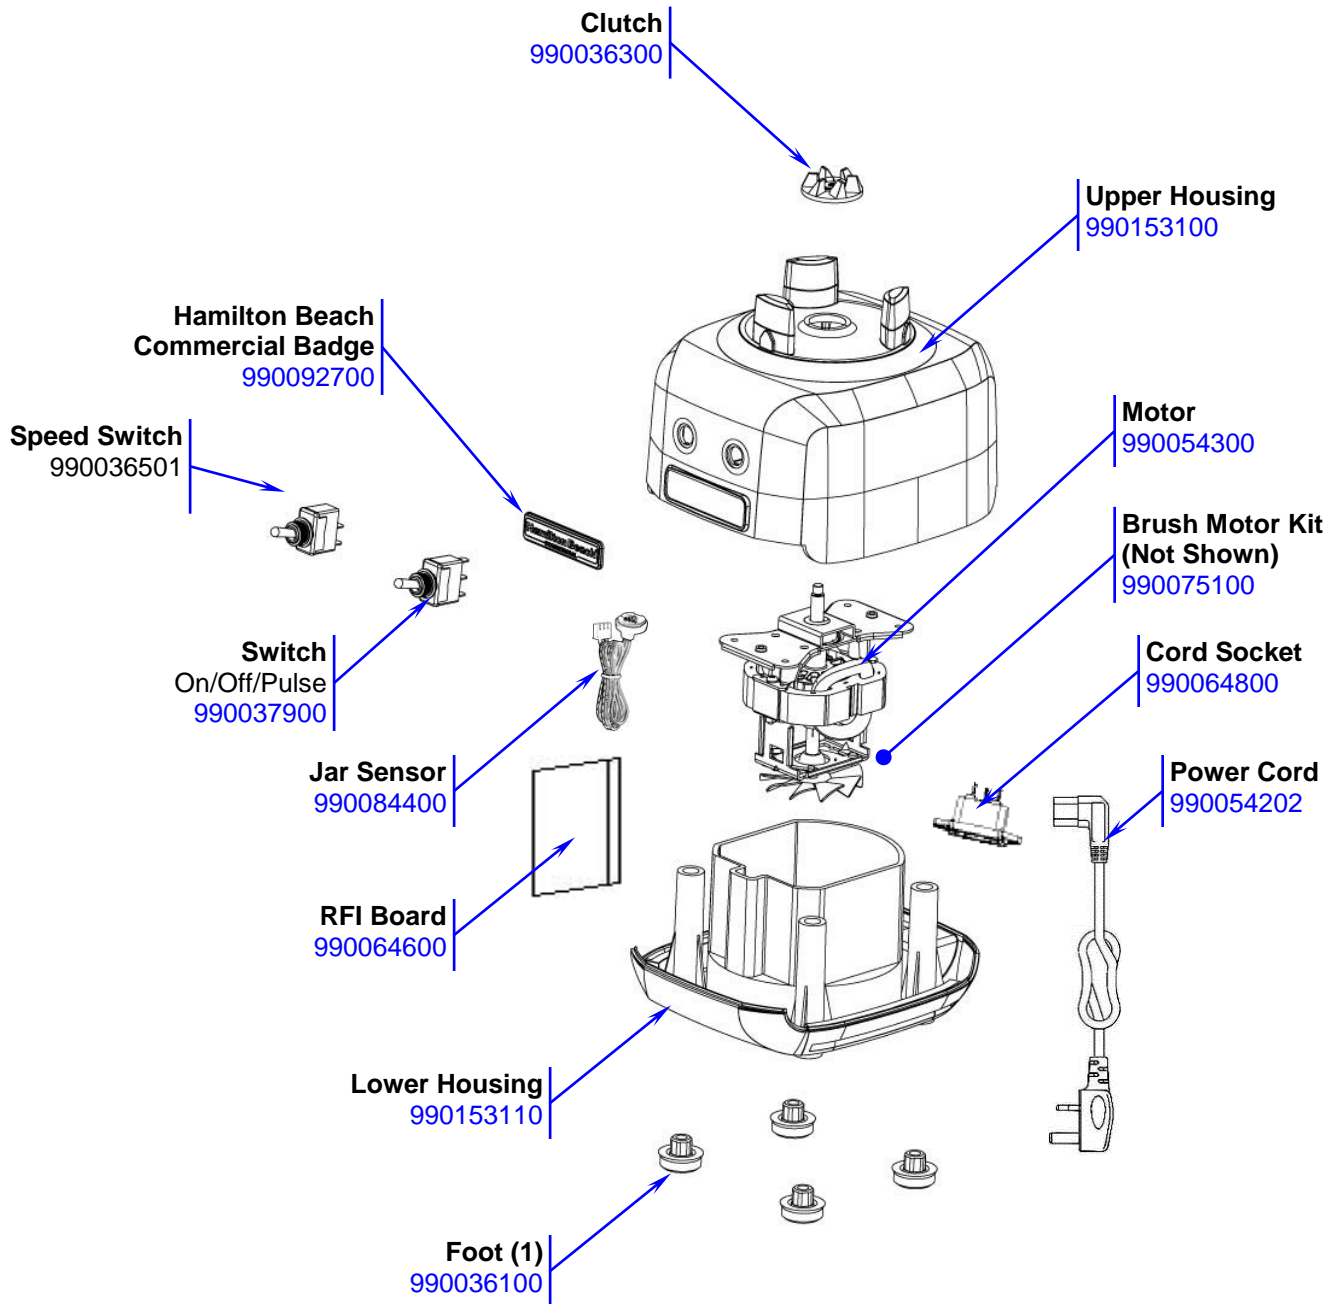

Parts and Accessories Diagram

Model HBB250-UK

PROPRIETARY RIGHTS NOTICE This document and all information contained within it is the property of Hamilton Beach Brands, Inc. (HBB). It is confidential and proprietary and has been provided to you for a limited purpose. It must be returned or destroyed upon request. Disclosure, reproduction or use of this document and any information contained within it, in full or in part, for any purpose is forbidden without the prior written consent of HBB. No photographs may be taken of any article fabricated or assembled from this document without the prior written consent of HBB.

Replacement Parts

Hamilton Beach 4421 Waterfront Drive Glen Allen, VA 23060	Revision Description:	Create New CARE Part				Rev. Date:
	Request #:	DOC10882	Page:	1 of 5	Document #:	540005800
						Rev: D