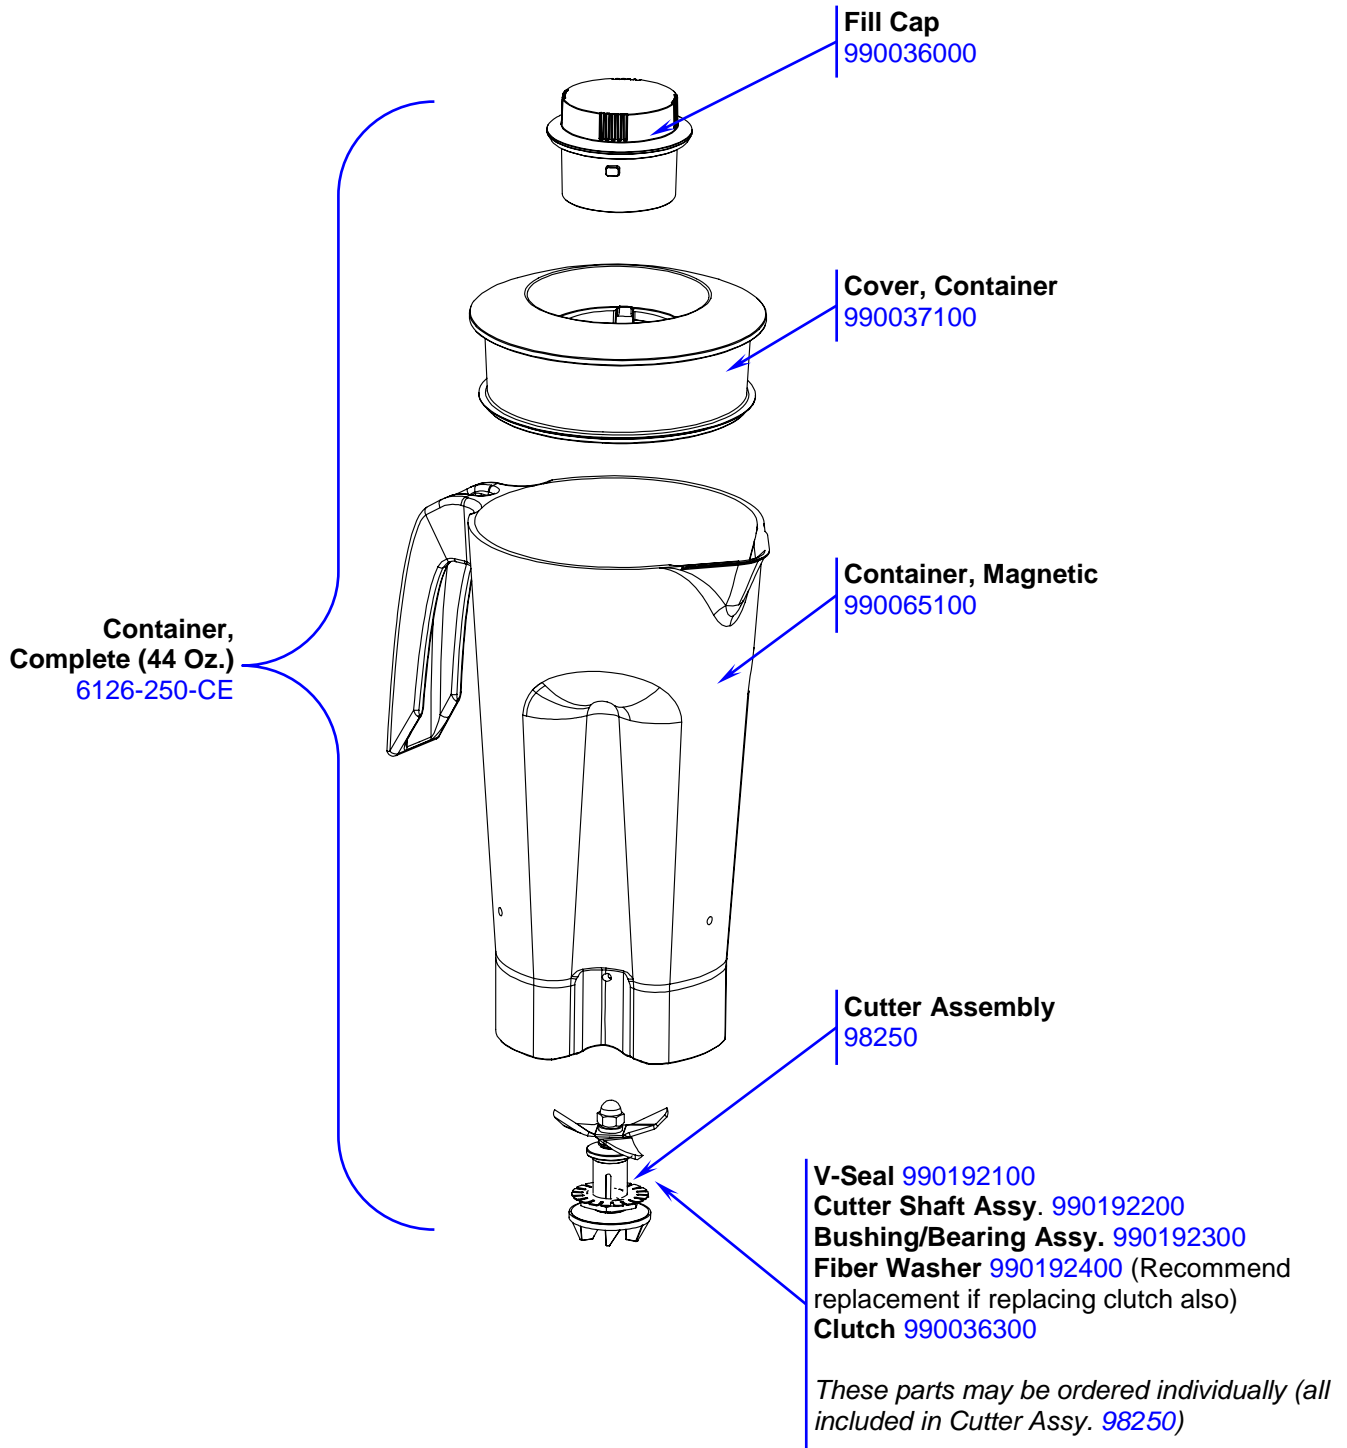

Parts and Accessories Diagram Model HBB250-UK

PROPRIETARY RIGHTS NOTICE This document and all information contained within it is the property of Hamilton Beach Brands, Inc. (HBB). It is confidential and proprietary and has been provided to you for a limited purpose. It must be returned or destroyed upon request. Disclosure, reproduction or use of this document and any information contained within it, in full or in part, for any purpose is forbidden without the prior written consent of HBB. No photographs may be taken of any article fabricated or assembled from this document without the prior written consent of HBB.

  4421 Waterfront Drive Glen Allen, VA 23060	Revision	Create New CARE Part				Rev. Date:
	Description:					03/23/2020
Request #:	DOC10882	Page:	2 of 5	Document #:	540005800	Rev: D