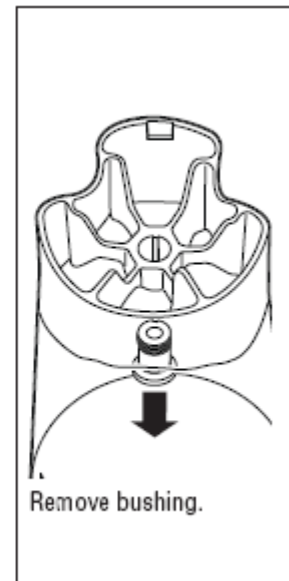

#### Removing the old cutter assembly

Hold the blades with a cloth. Unscrew the clutch counterclockwise.

Remove the clutch and felt washer.

Remove the shaft and blade assembly

Use a flathead screwdriver to flatten the tabs on the tab washer.

Remove the nut by turning counterclockwise by hand. Then remove the tab washer and pressure washer.

Remove bushing.

<p>4421 Waterfront Drive Glen Allen, VA 23060</p>	Revision Description:	Create New CARE Part			Rev. Date:
	Request #:	DOC10882	Page:	4 of 5	03/23/2020
				Document #:	<b>540005800</b>
				Rev:	<b>D</b>

## Parts and Accessories Diagram