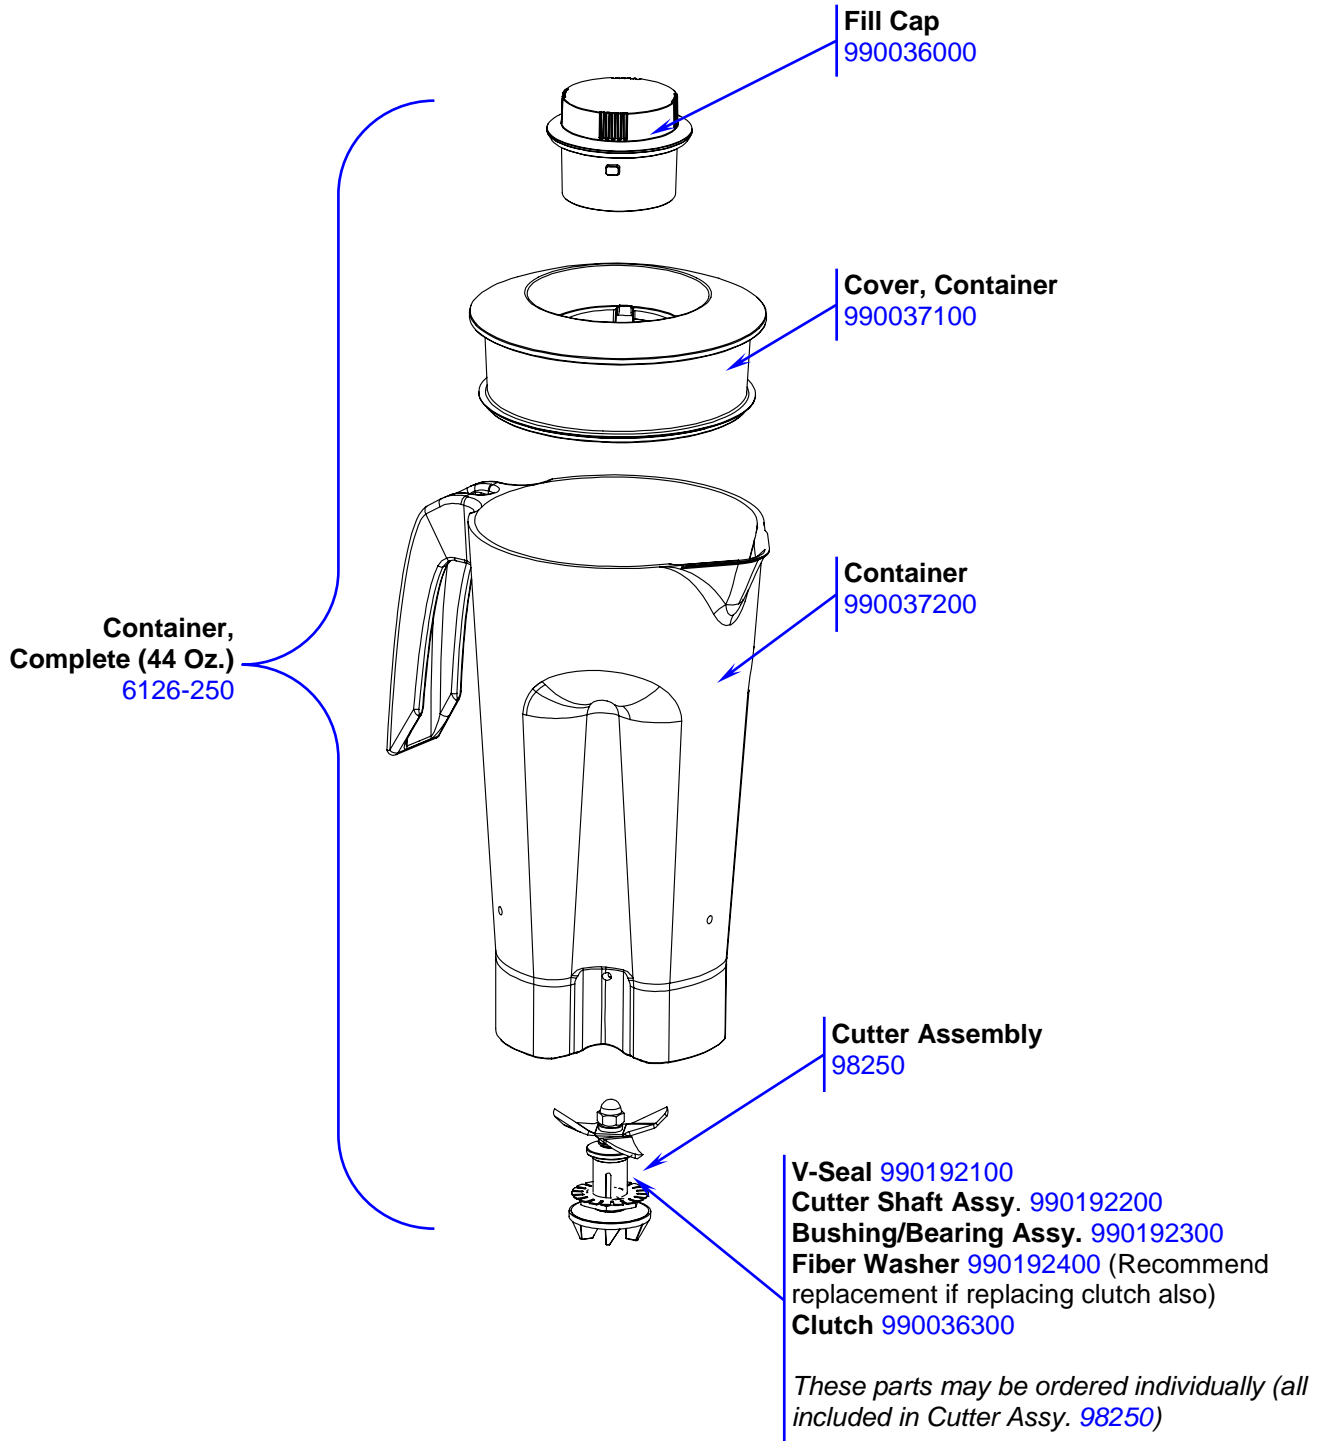

Parts and Accessories Diagram

Model HBB250R

PROPRIETARY RIGHTS NOTICE This document and all information contained within it is the property of Hamilton Beach Brands, Inc. (HBB). It is confidential and proprietary and has been provided to you for a limited purpose. It must be returned or destroyed upon request. Disclosure, reproduction or use of this document and any information contained within it, in full or in part, for any purpose is forbidden without the prior written consent of HBB. No photographs may be taken of any article fabricated or assembled from this document without the prior written consent of HBB.

  Hamilton Beach 4421 Waterfront Drive Glen Allen, VA 23060	Revision Description: Add new parts		Revision Date: 7/18/14		Approved by: DOC4996	
	Request Number:		Page: 2 of 5		Document #: 540006300	
	Issue Code(s): L				Rev: C