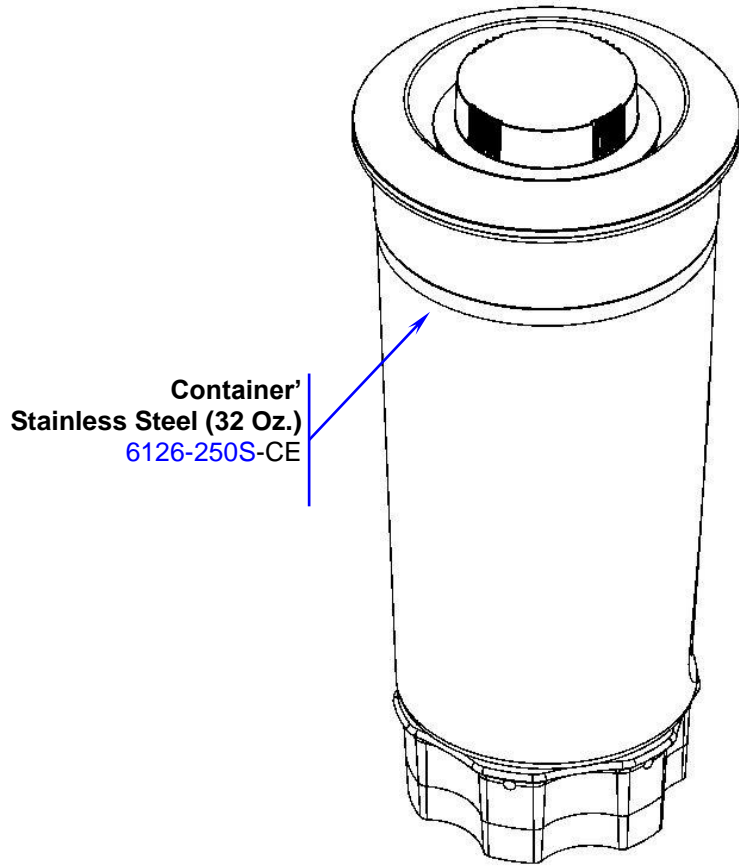

Parts and Accessories Diagram

Model HBB250R

PROPRIETARY RIGHTS NOTICE This document and all information contained within it is the property of Hamilton Beach Brands, Inc. (HBB). It is confidential and proprietary and has been provided to you for a limited purpose. It must be returned or destroyed upon request. Disclosure, reproduction or use of this document and any information contained within it, in full or in part, for any purpose is forbidden without the prior written consent of HBB. No photographs may be taken of any article fabricated or assembled from this document without the prior written consent of HBB.

Accessories

Container Washer
BCR100