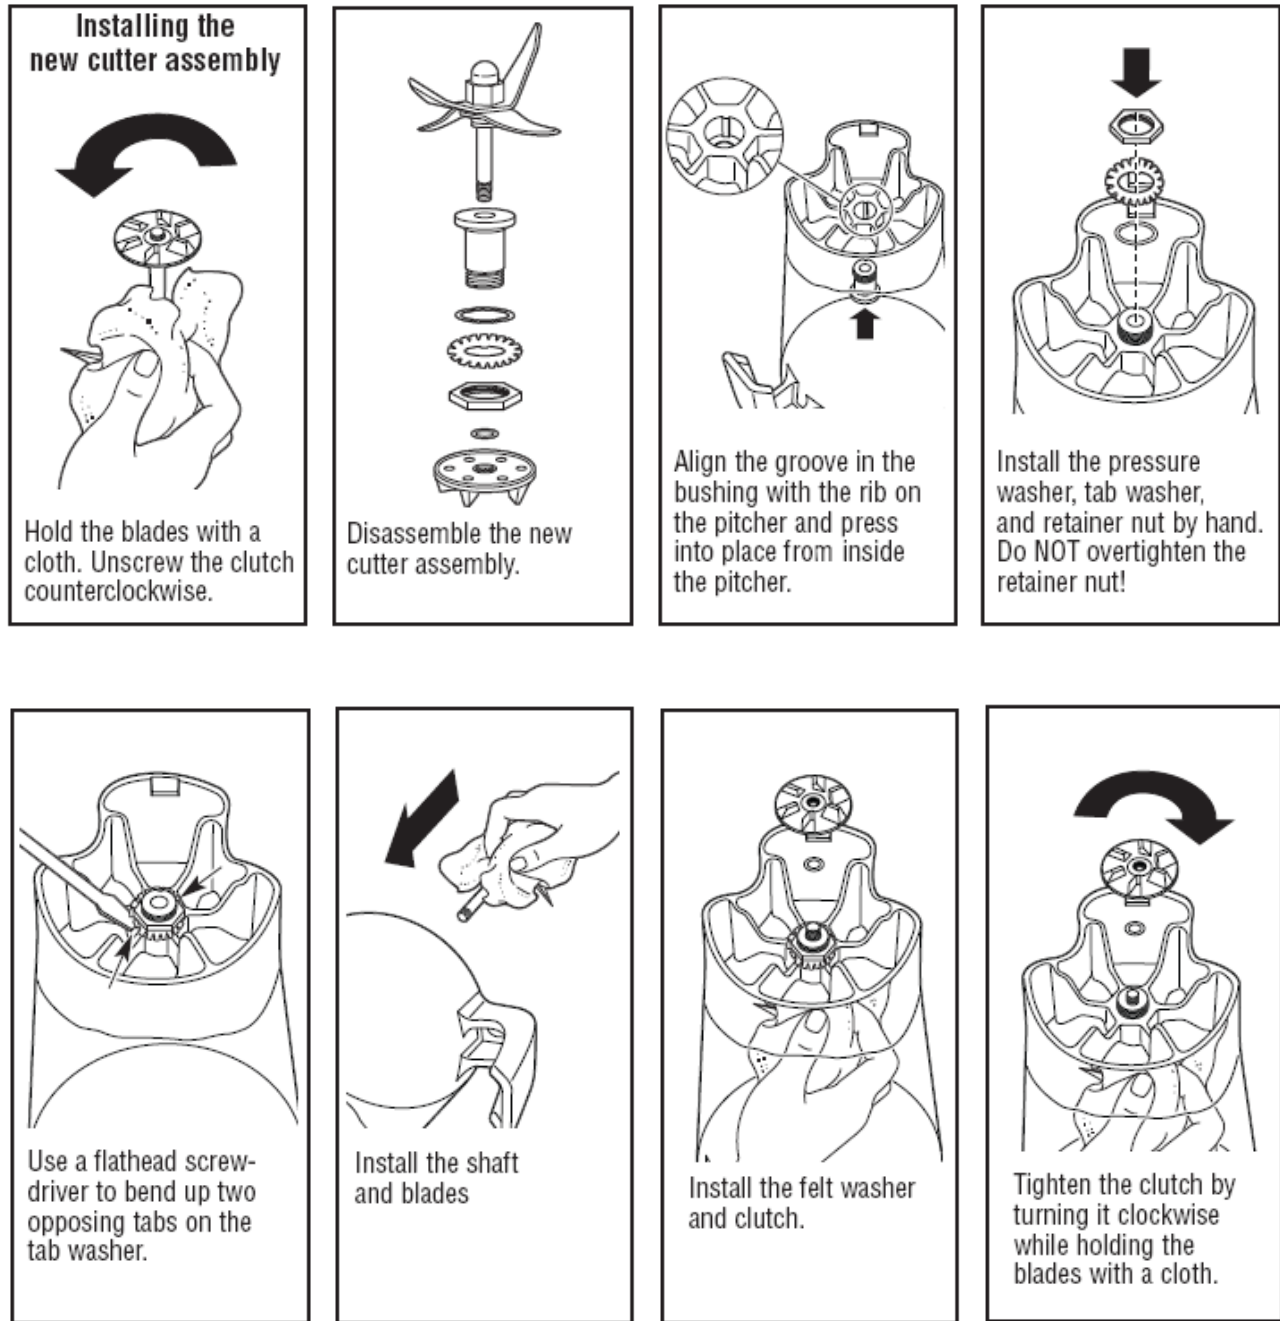

Parts and Accessories Diagram

Model HBB250R

PROPRIETARY RIGHTS NOTICE This document and all information contained within it is the property of Hamilton Beach Brands, Inc. (HBB). It is confidential and proprietary and has been provided to you for a limited purpose. It must be returned or destroyed upon request. Disclosure, reproduction or use of this document and any information contained within it, in full or in part, for any purpose is forbidden without the prior written consent of HBB. No photographs may be taken of any article fabricated or assembled from this document without the prior written consent of HBB.

Hamilton Beach 4421 Waterfront Drive Glen Allen, VA 23060	Revision Description: Add new parts		Revision Date: 7/18/14		Approved by: DOC4996	
	Request Number:		Page: 5 of 5		Document #: 540006300	
	Issue Code(s): L		Document #:		Rev: C