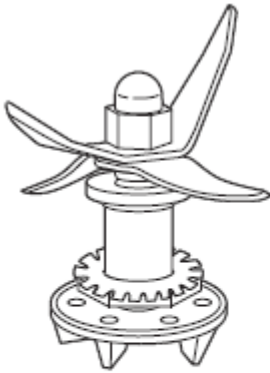

Parts and Accessories Diagram

Model HBB250R

PROPRIETARY RIGHTS NOTICE This document and all information contained within it is the property of Hamilton Beach Brands, Inc. (HBB). It is confidential and proprietary and has been provided to you for a limited purpose. It must be returned or destroyed upon request. Disclosure, reproduction or use of this document and any information contained within it, in full or in part, for any purpose is forbidden without the prior written consent of HBB. No photographs may be taken of any article fabricated or assembled from this document without the prior written consent of HBB.

Cutter Assembly Replacement Instructions

**Cutter Repair Kit
for Rio Blenders**

⚠ WARNING

Cut Hazard
Handle cutter
assembly with
care.
**Failure to follow
these instructions
can result in cuts
or other injuries.**

**Removing the
old cutter assembly**

Hold the blades with a cloth. Unscrew the clutch counterclockwise.

Remove the clutch and felt washer.

Remove the shaft and blade assembly

Use a flathead screwdriver to flatten the tabs on the tab washer.

Remove the nut by turning counterclockwise by hand. Then remove the tab washer and pressure washer.

Remove bushing.

4421 Waterfront Drive Glen Allen, VA 23060	Revision Description:	Add new parts						
	Request Number:		Revision Date:	7/18/14	Approved by:	DOC4996		
	Issue Code(s):	L	Page:	4 of 5	Document #:	540006300	Rev:	C