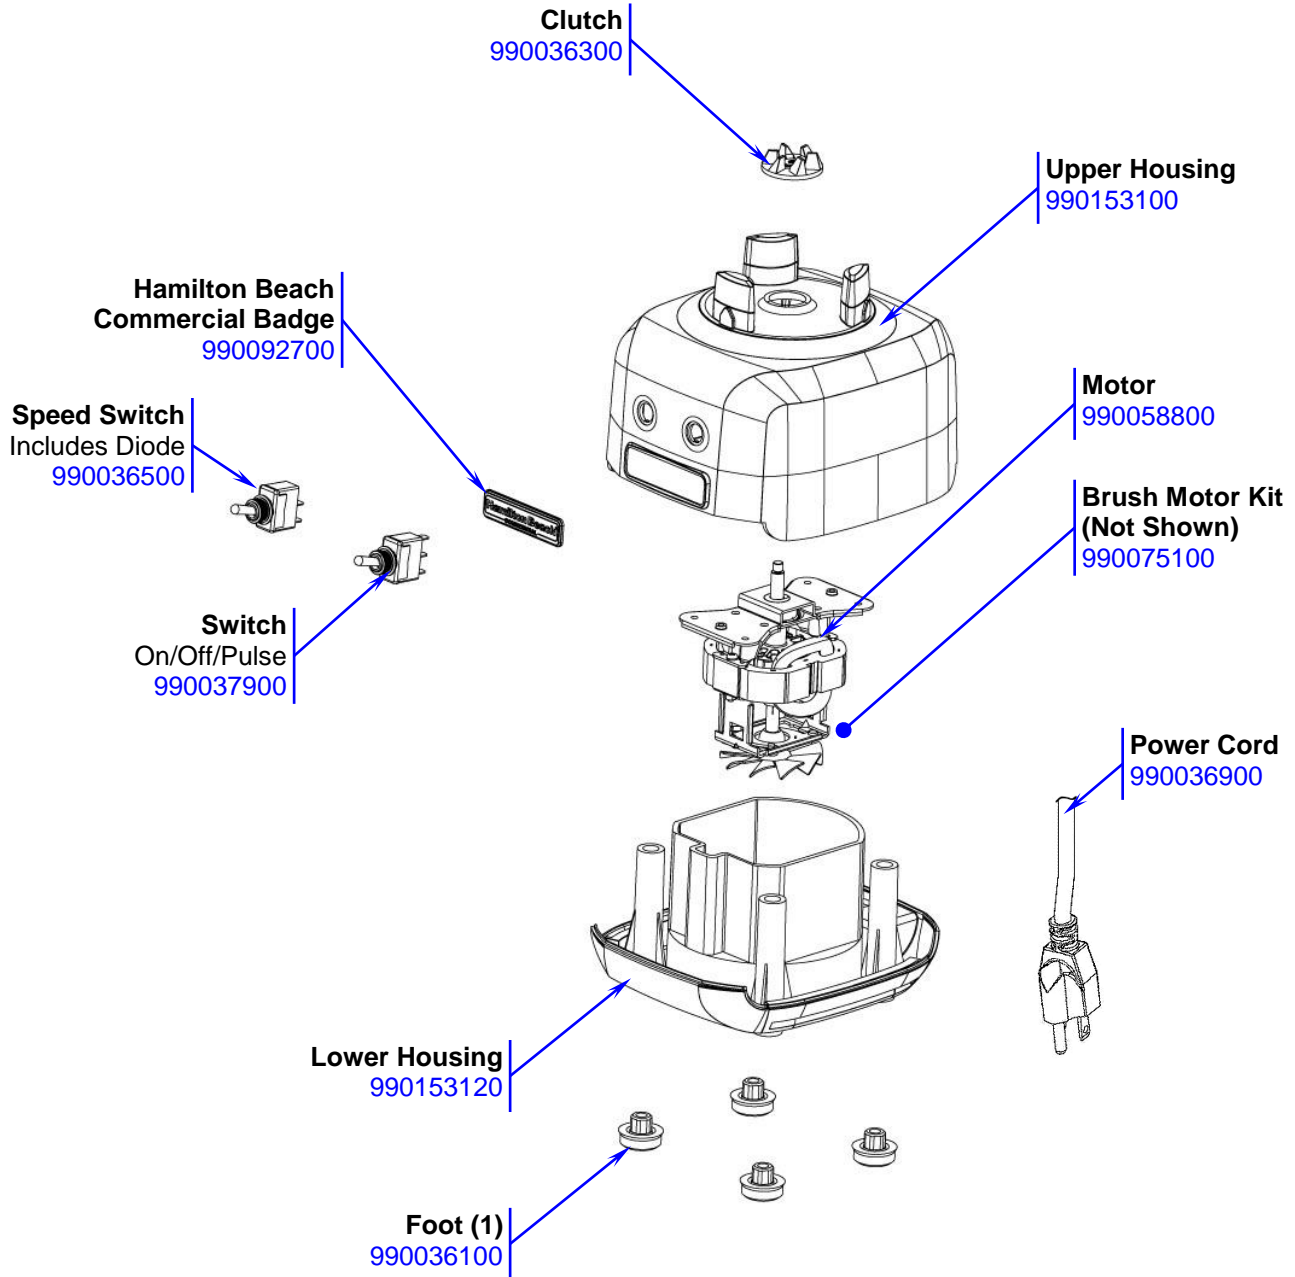

Replacement Parts

	Revision Description: Add new parts		Revision Date: 7/18/14		Approved by: DOC4996	
	Request Number:		Page: 1 of 5		Document #: 540006300	
	Issue Code(s): L				Rev: C	

Parts and Accessories Diagram

**Removing the
old cutter assembly**

Hold the blades with a cloth. Unscrew the clutch counterclockwise.

Remove the clutch and felt washer.

Remove the shaft and blade assembly

Use a flathead screwdriver to flatten the tabs on the tab washer.

Remove the nut by turning counterclockwise by hand. Then remove the tab washer and pressure washer.

Remove bushing.

<p>4421 Waterfront Drive Glen Allen, VA 23060</p>	Revision Description:	Add new parts					
	Request Number:		Revision Date:	7/18/14	Approved by:	DOC4996	
	Issue Code(s):	L	Page:	4 of 5	Document #:	540006300	Rev: