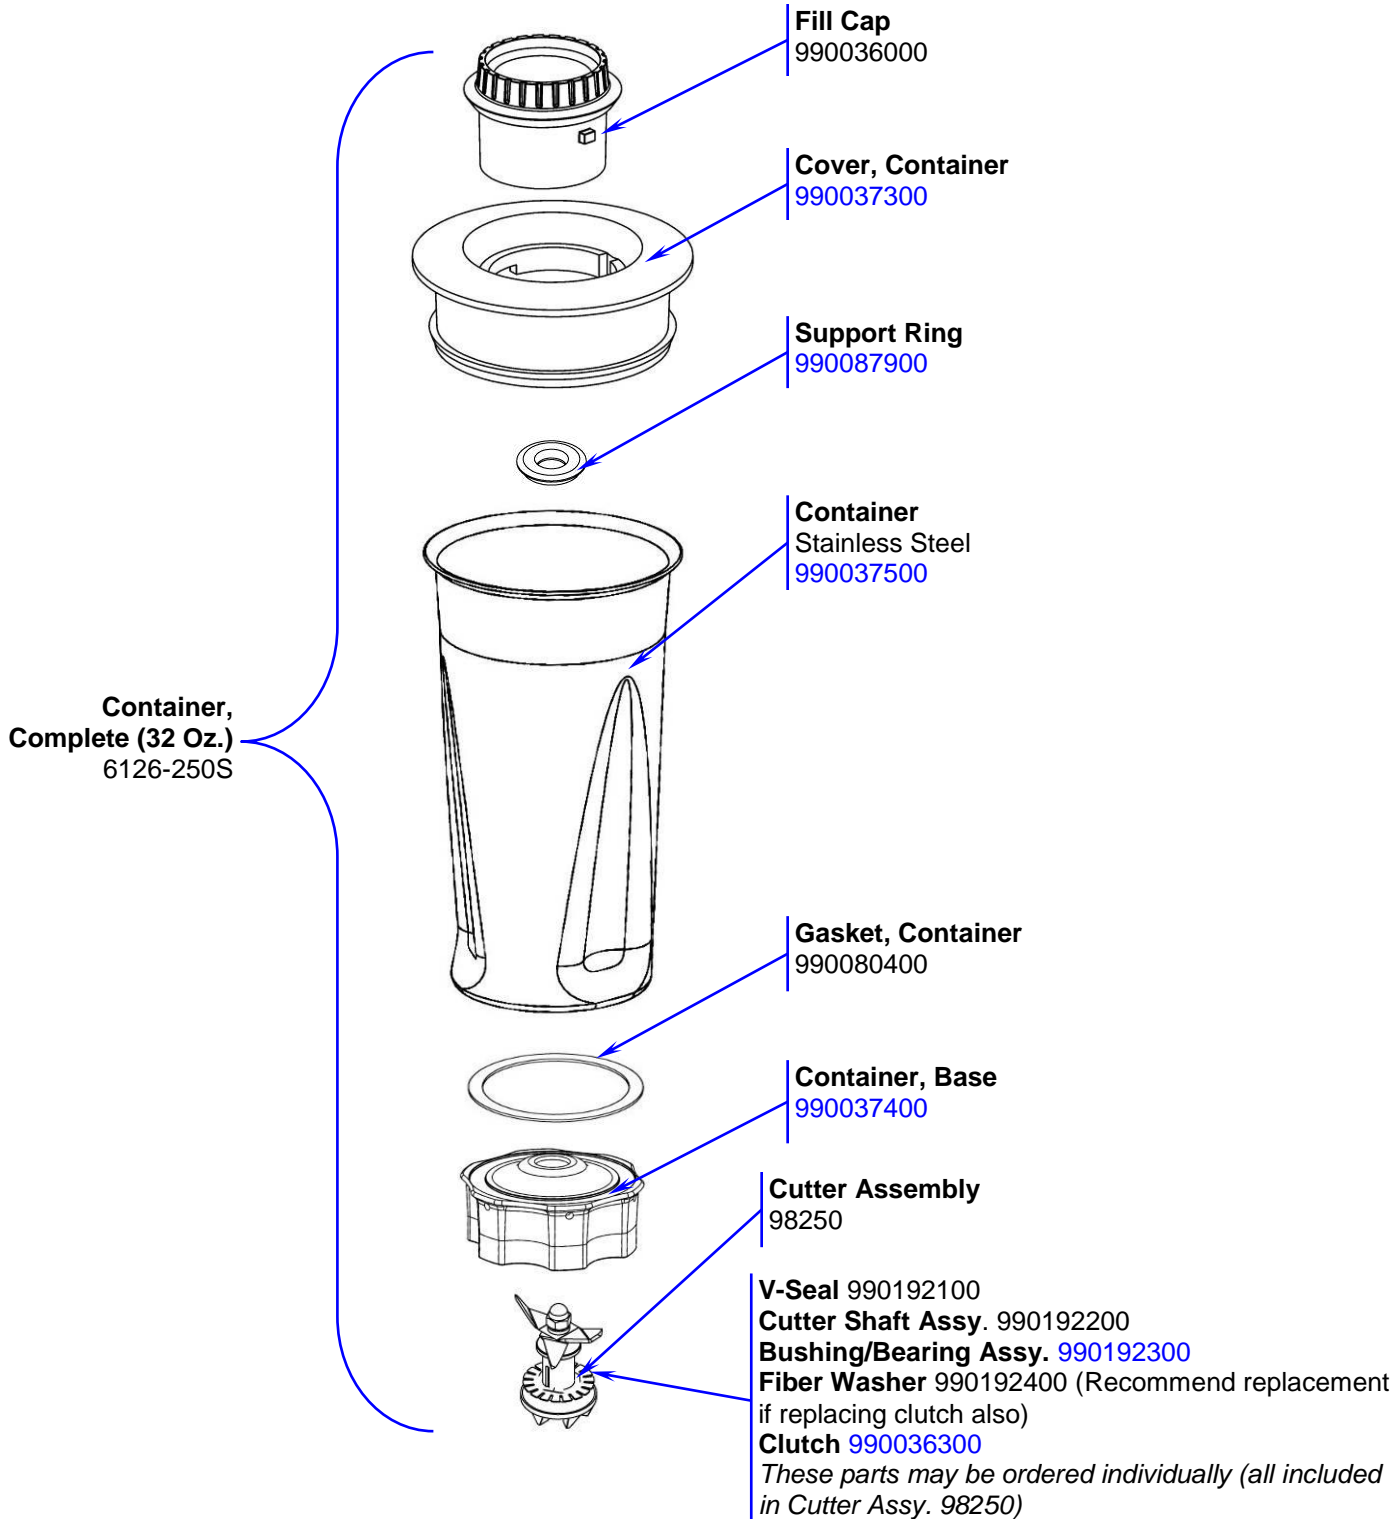

Parts and Accessories Diagram

Model HBB250SR

PROPRIETARY RIGHTS NOTICE This document and all information contained within it is the property of Hamilton Beach Brands, Inc. (HBB). It is confidential and proprietary and has been provided to you for a limited purpose. It must be returned or destroyed upon request. Disclosure, reproduction or use of this document and any information contained within it, in full or in part, for any purpose is forbidden without the prior written consent of HBB. No photographs may be taken of any article fabricated or assembled from this document without the prior written consent of HBB.

 4421 Waterfront Drive Glen Allen, VA 23060	Revision Description: Add new parts		Revision Date: 7/18/14		Approved by: DOC4996	
	Request Number:		Page: 2 of 3	Document #:	540006400	Rev: C
	Issue Code(s):	L