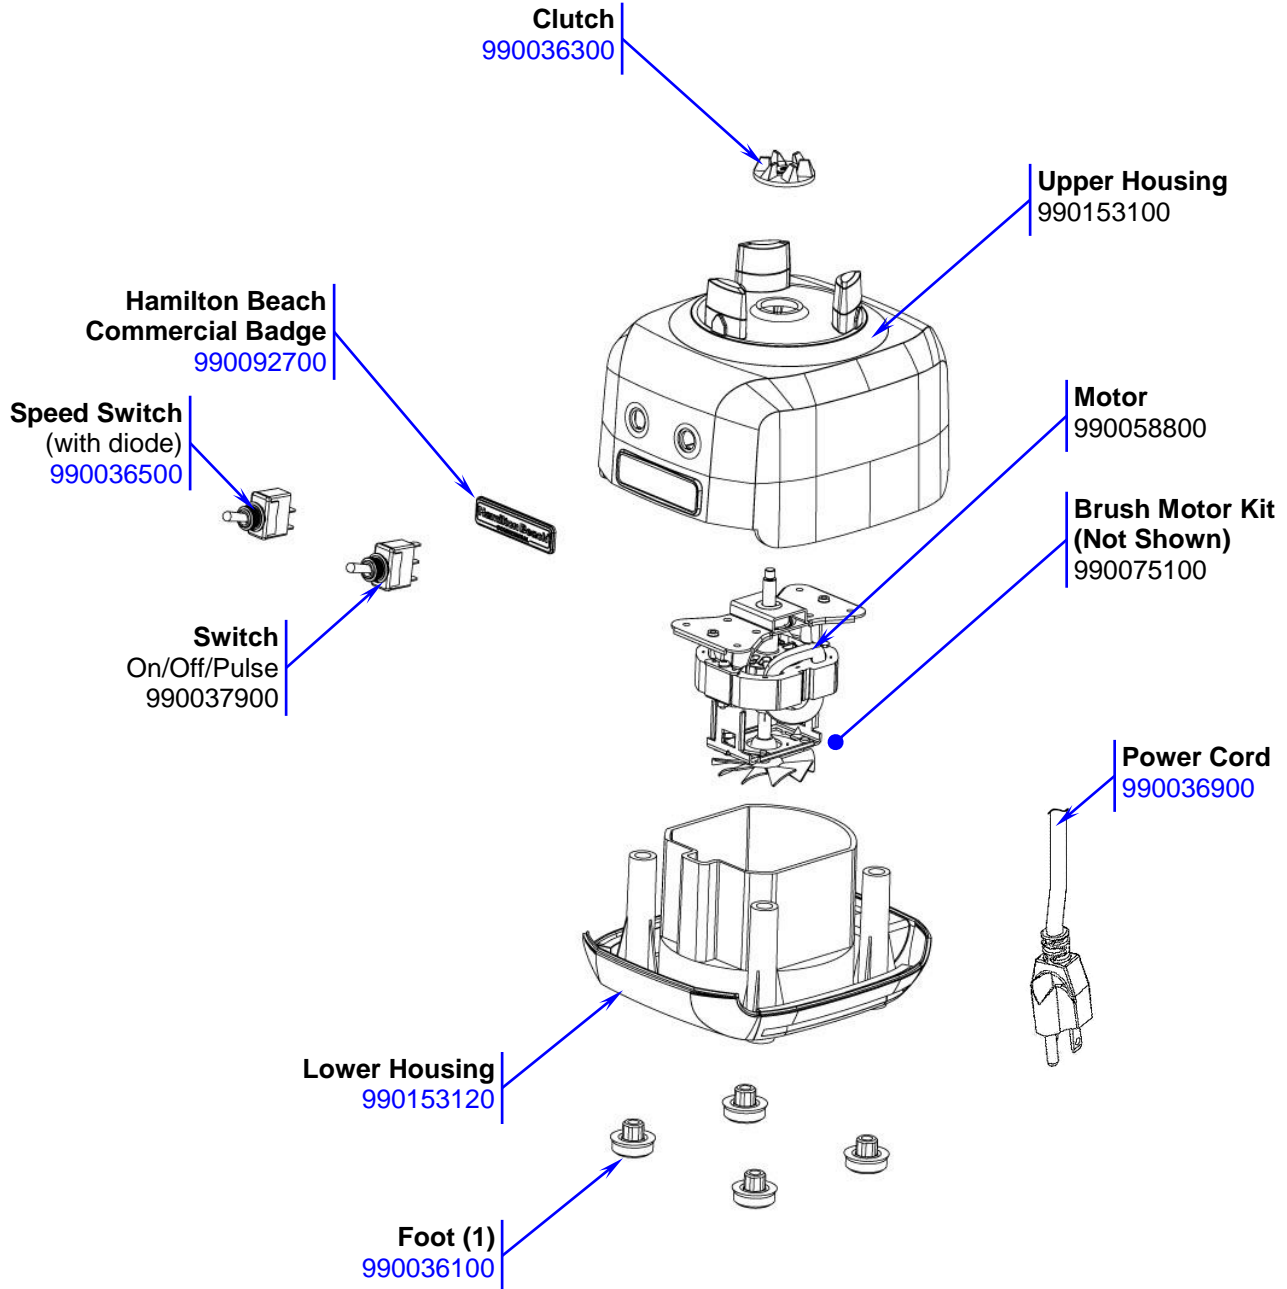

Replacement Parts

	Revision Description: Add new parts		Revision Date: 7/18/14		Approved by: DOC4996	
	Request Number:		Page: 1 of 3		Document #: 540006400	
	Issue Code(s): L				Rev: C	

Parts and Accessories Diagram

Accessories

Hamilton Beach 4421 Waterfront Drive Glen Allen, VA 23060	Revision Description: Add new parts		Revision Date: 7/18/14		Approved by: DOC4996	
	Request Number:		Page: 3 of 3	Document #: 540006400	Rev: C	
	Issue Code(s):	L				