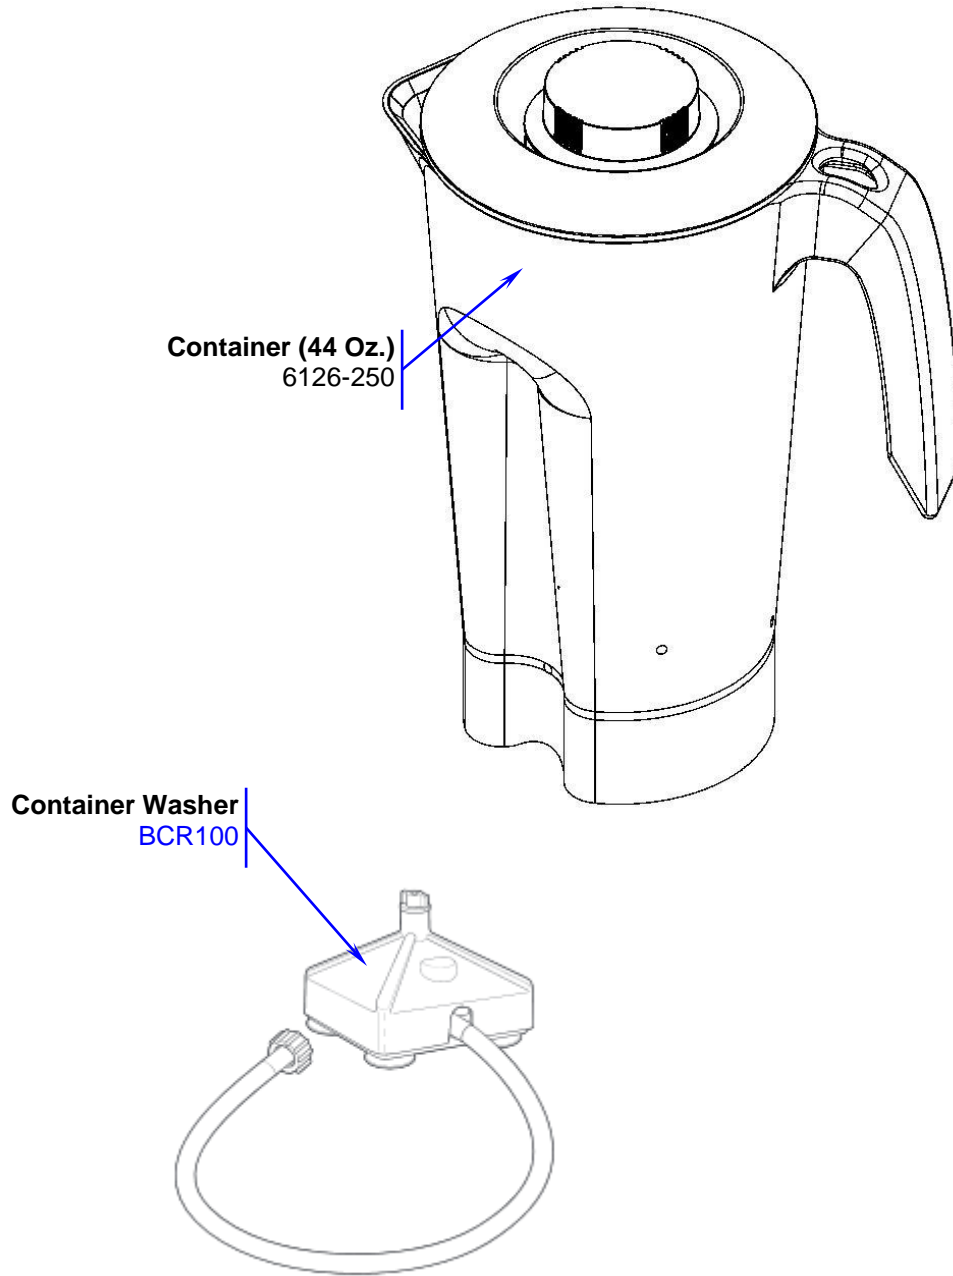

Parts and Accessories Diagram

Model HBB250SR

PROPRIETARY RIGHTS NOTICE This document and all information contained within it is the property of Hamilton Beach Brands, Inc. (HBB). It is confidential and proprietary and has been provided to you for a limited purpose. It must be returned or destroyed upon request. Disclosure, reproduction or use of this document and any information contained within it, in full or in part, for any purpose is forbidden without the prior written consent of HBB. No photographs may be taken of any article fabricated or assembled from this document without the prior written consent of HBB.

Accessories

Hamilton Beach 4421 Waterfront Drive Glen Allen, VA 23060	Revision Description: Add new parts		Revision Date: 7/18/14		Approved by: DOC4996	
	Request Number:		Page: 3 of 3	Document #: 540006400	Rev: C	
	Issue Code(s):	L