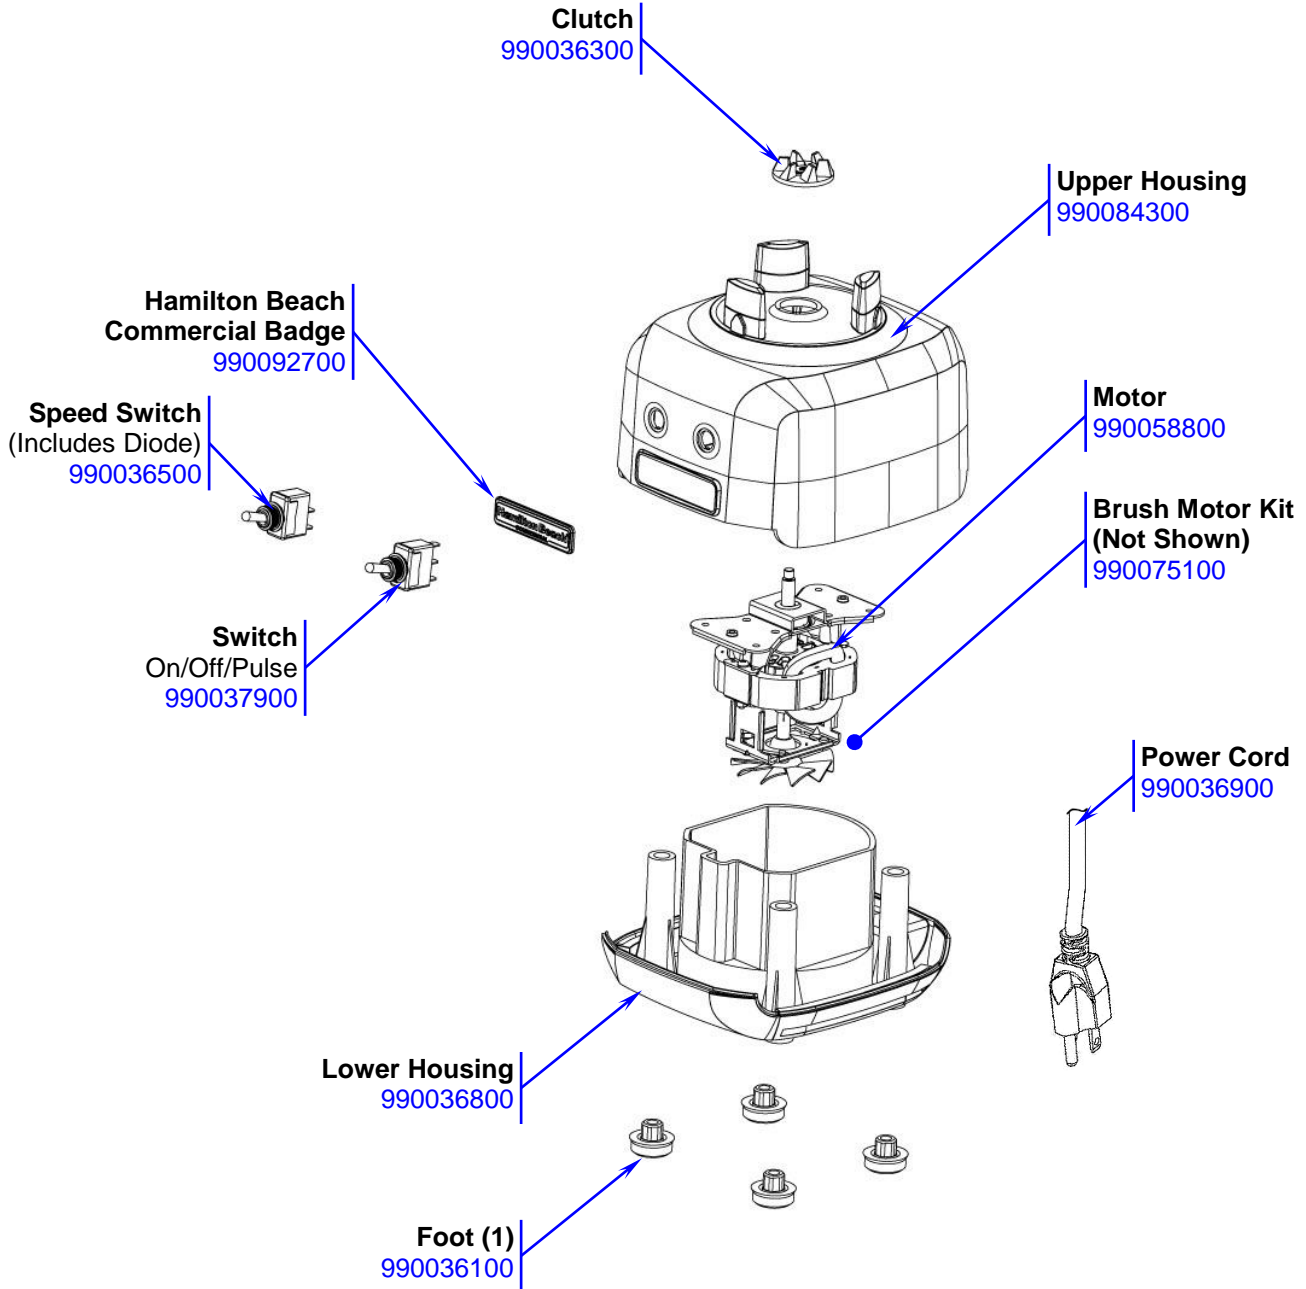

Replacement Parts

 4421 Waterfront Drive Glen Allen, VA 23060	Revision Description: Add new parts		Revision Date: 7/18/14		Approved by: DOC4996	
	Request Number:		Page: 1 of 5		Document #: 540023000	
	Issue Code(s): L				Rev: B	

Removing the old cutter assembly

Hold the blades with a cloth. Unscrew the clutch counterclockwise.

Remove the clutch and felt washer.

Remove the shaft and blade assembly

Use a flathead screwdriver to flatten the tabs on the tab washer.

Remove the nut by turning counterclockwise by hand. Then remove the tab washer and pressure washer.

Remove bushing.

<p>4421 Waterfront Drive Glen Allen, VA 23060</p>	Revision Description:	Add new parts					
	Request Number:		Revision Date:	7/18/14	Approved by:	DOC4996	
	Issue Code(s):	L	Page:	3 of 5	Document #:	540023000	Rev: