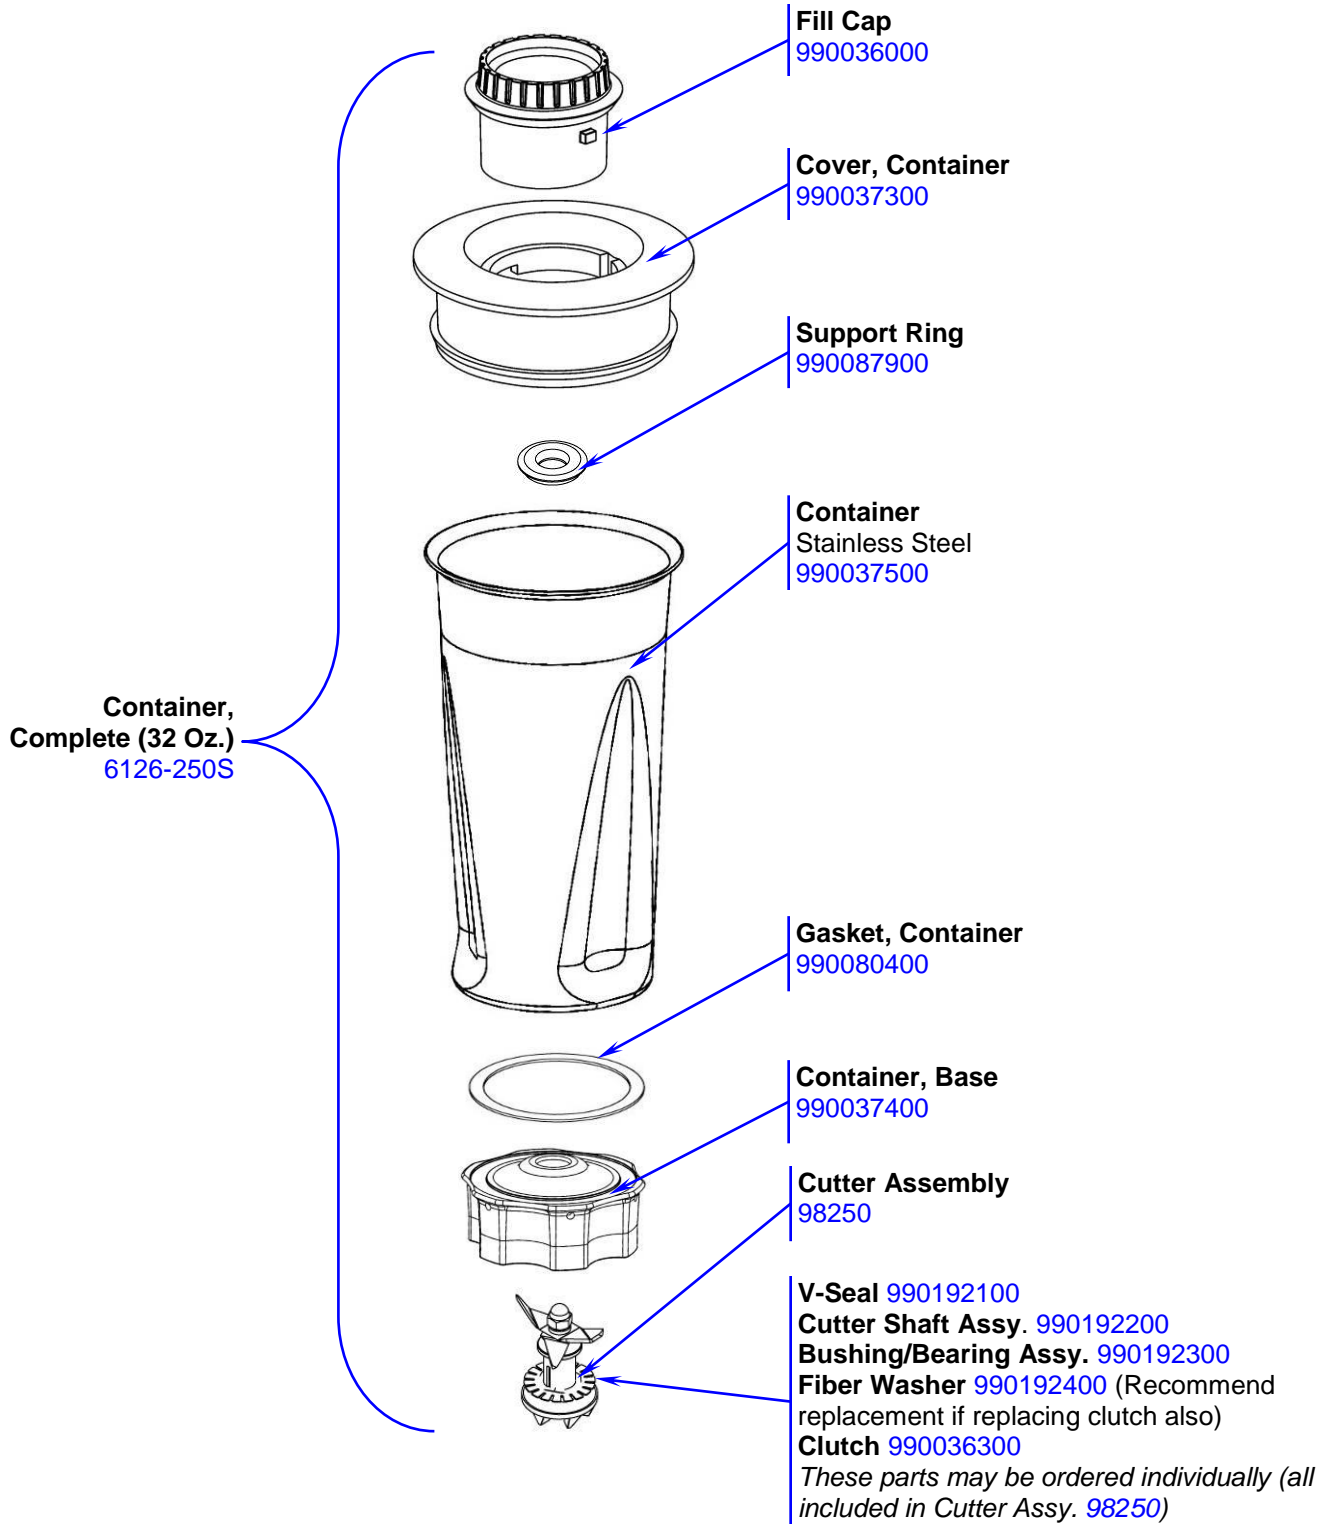

Parts and Accessories Diagram

Model HBB250SR

PROPRIETARY RIGHTS NOTICE This document and all information contained within it is the property of Hamilton Beach Brands, Inc. (HBB). It is confidential and proprietary and has been provided to you for a limited purpose. It must be returned or destroyed upon request. Disclosure, reproduction or use of this document and any information contained within it, in full or in part, for any purpose is forbidden without the prior written consent of HBB. No photographs may be taken of any article fabricated or assembled from this document without the prior written consent of HBB.

  Hamilton Beach 4421 Waterfront Drive Glen Allen, VA 23060	Revision Description: Add new parts		Revision Date: 7/18/14		Approved by: DOC4996	
	Request Number:		Page: 2 of 5	Document #:	540023000	Rev: B
	Issue Code(s):	L