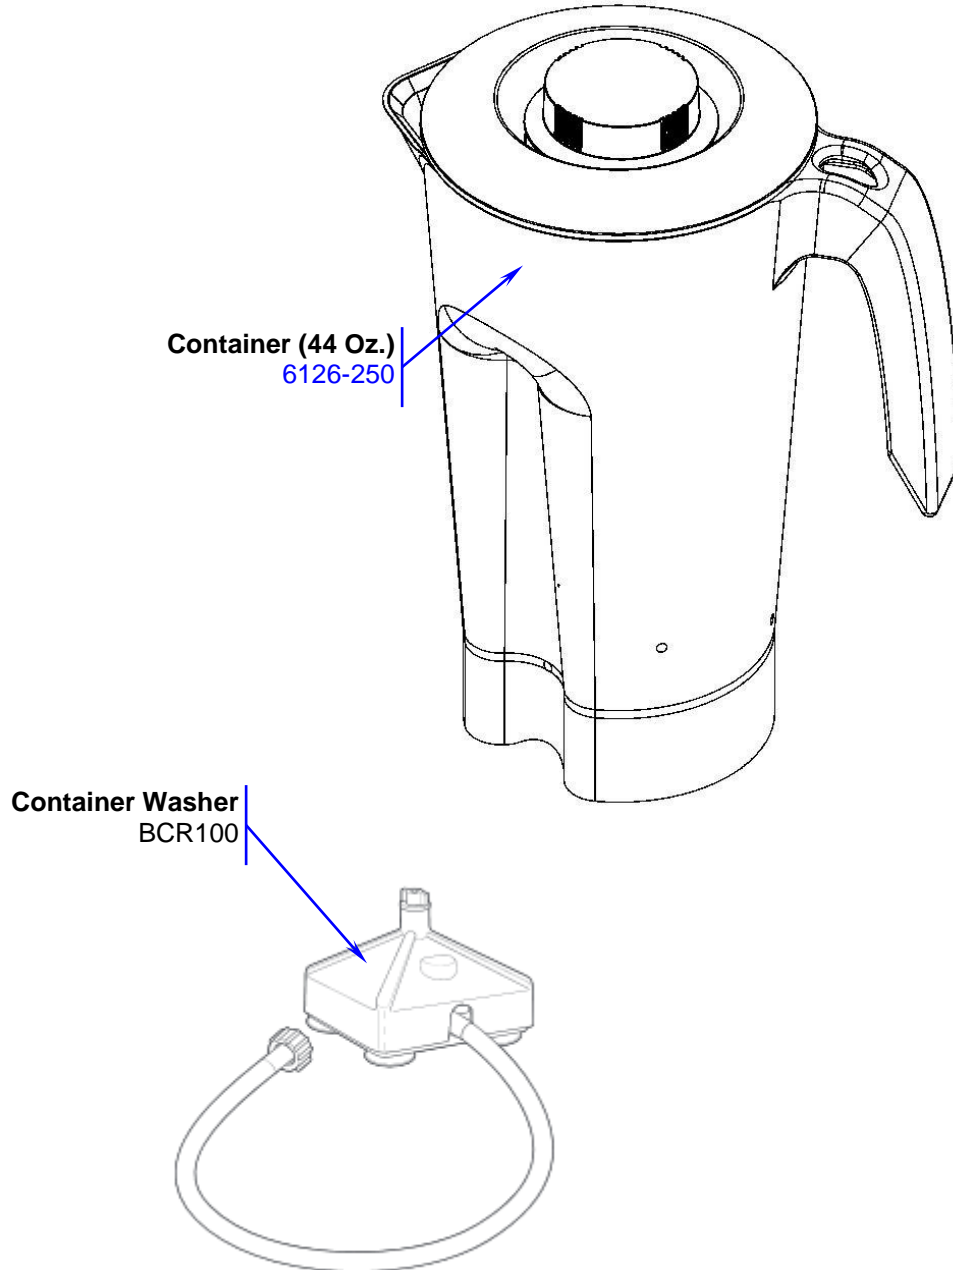

Parts and Accessories Diagram

Model HBB250SR

PROPRIETARY RIGHTS NOTICE This document and all information contained within it is the property of Hamilton Beach Brands, Inc. (HBB). It is confidential and proprietary and has been provided to you for a limited purpose. It must be returned or destroyed upon request. Disclosure, reproduction or use of this document and any information contained within it, in full or in part, for any purpose is forbidden without the prior written consent of HBB. No photographs may be taken of any article fabricated or assembled from this document without the prior written consent of HBB.

Accessories

Hamilton Beach 4421 Waterfront Drive Glen Allen, VA 23060	Revision Description: Add new parts							
	Request Number:		Revision Date:	7/18/14	Approved by:	DOC4996		
	Issue Code(s):	L	Page:	5 of 5	Document #:	540023000	Rev:	B