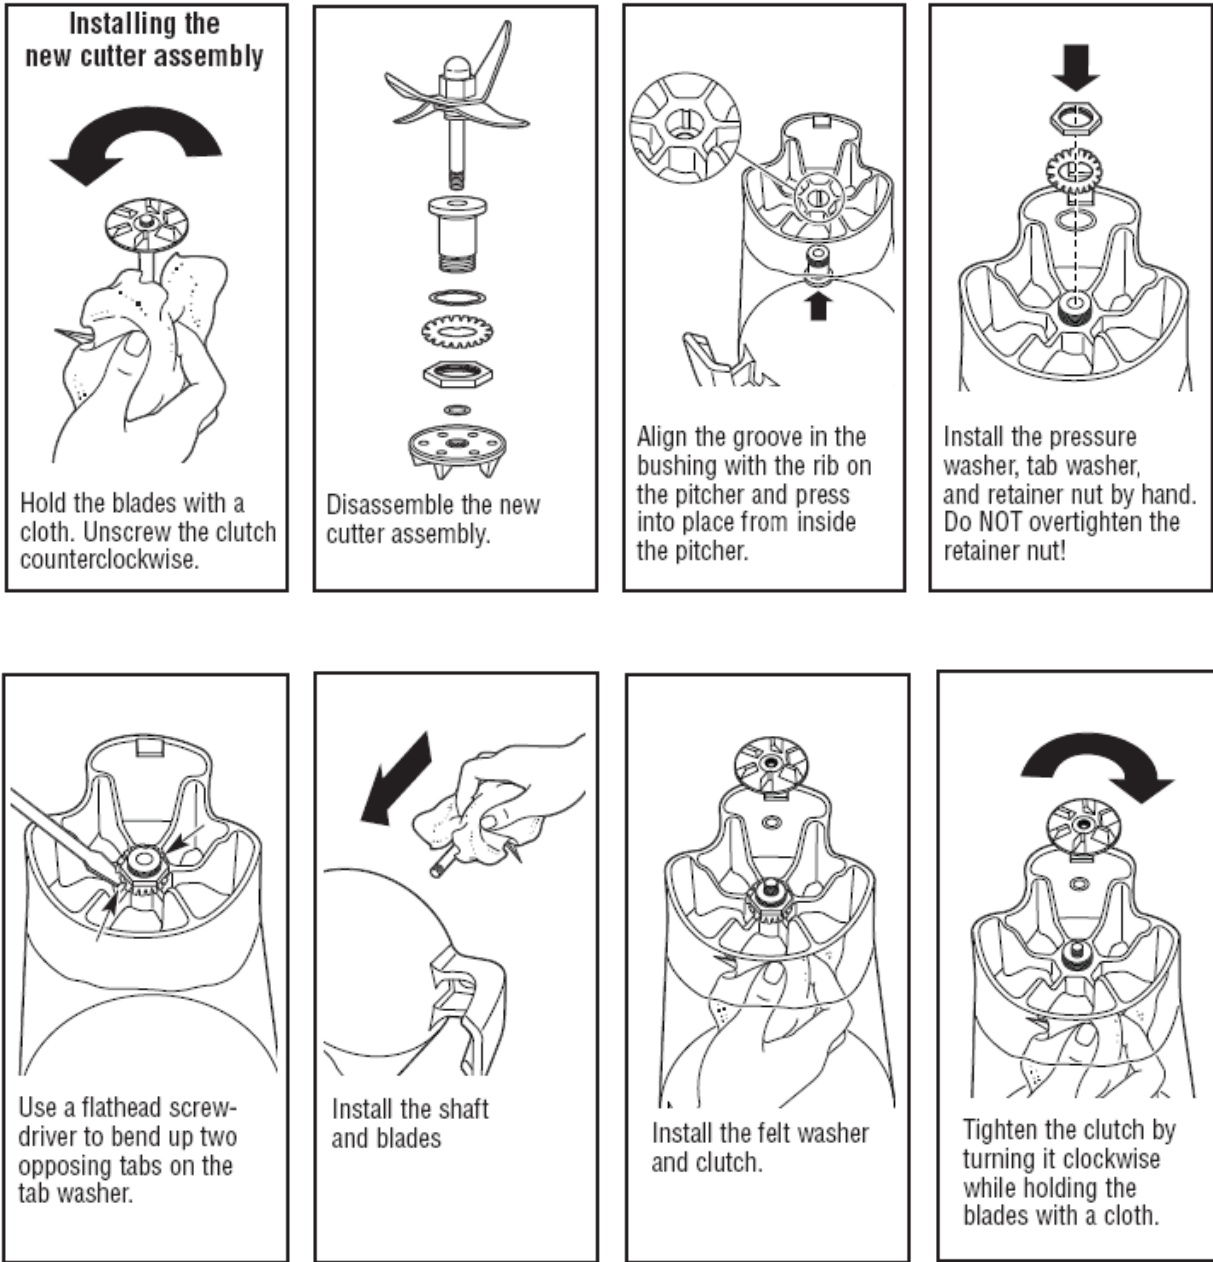

Parts and Accessories Diagram

Model HBB250SR

PROPRIETARY RIGHTS NOTICE This document and all information contained within it is the property of Hamilton Beach Brands, Inc. (HBB). It is confidential and proprietary and has been provided to you for a limited purpose. It must be returned or destroyed upon request. Disclosure, reproduction or use of this document and any information contained within it, in full or in part, for any purpose is forbidden without the prior written consent of HBB. No photographs may be taken of any article fabricated or assembled from this document without the prior written consent of HBB.

4421 Waterfront Drive Glen Allen, VA 23060	Revision Description:	Add new parts						
	Request Number:		Revision Date:	7/18/14	Approved by:	DOC4996		
	Issue Code(s):	L	Page:	4 of 5	Document #:	540023000	Rev:	B