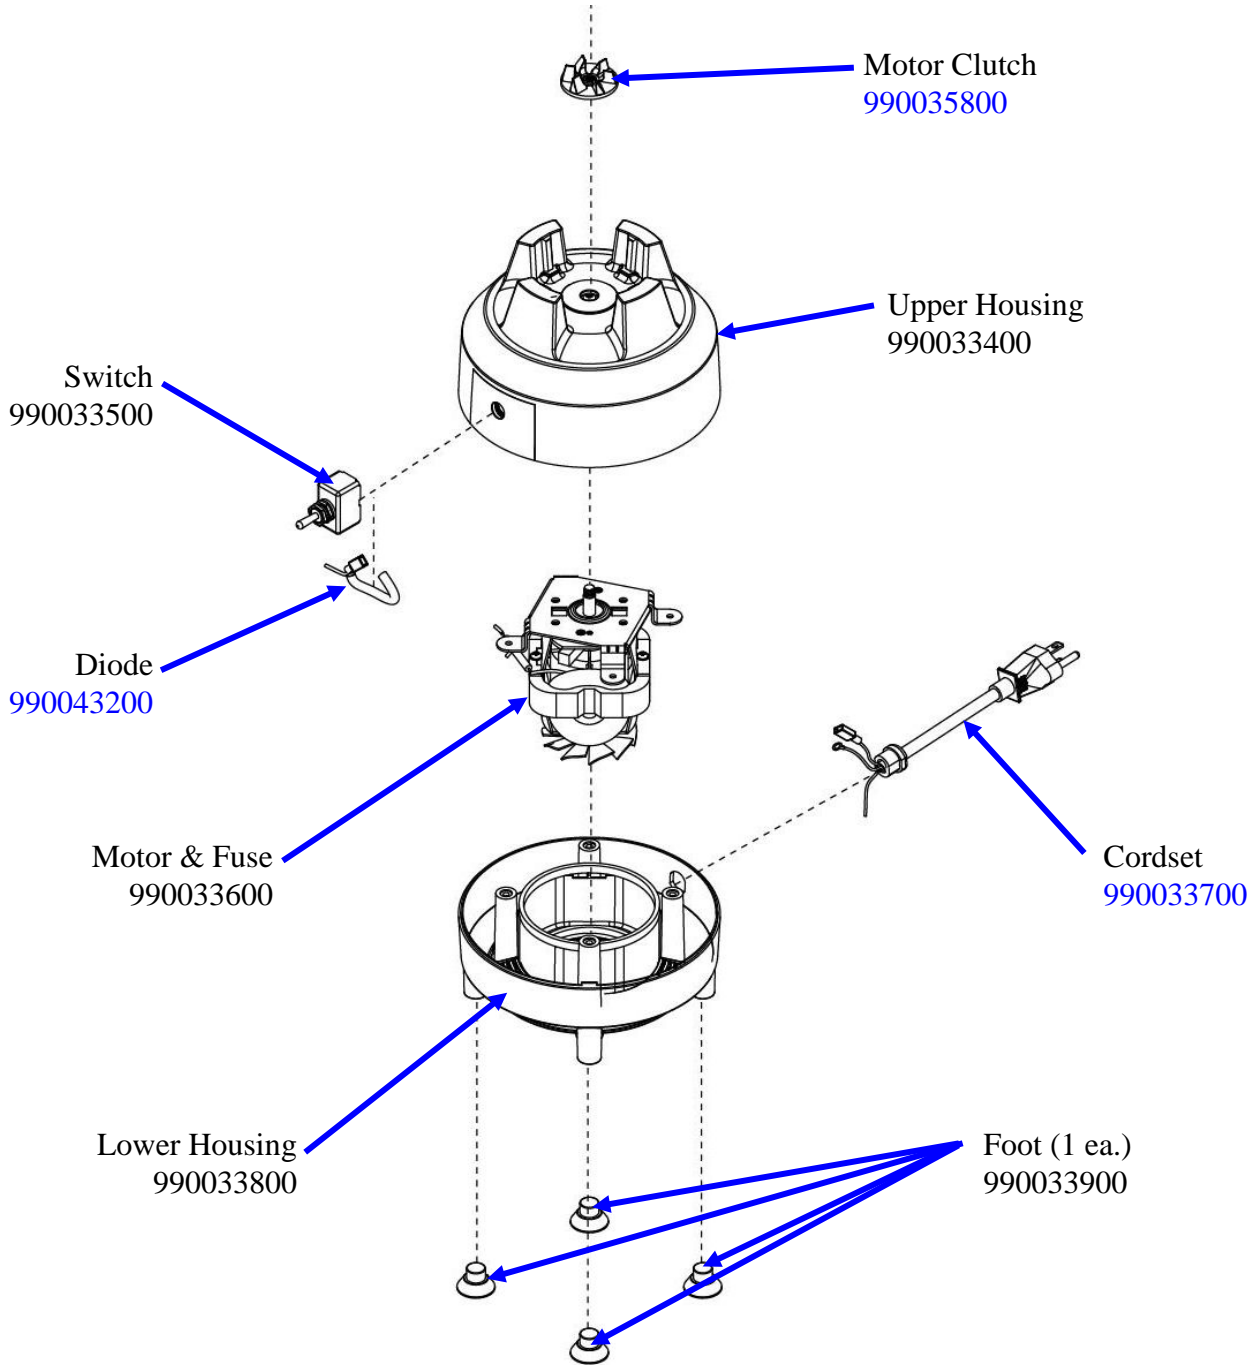

Not Shown:
Motor Brush Kit
990075100

 Hamilton Beach 4421 Waterfront Drive Glen Allen, VA 23060	Revision Description:		Production Release				
	Request Number:	DOC4098	Revision Date:	9/25/13	Approved by:	DOC4098	
	Issue Code(s):	CS, SP	Page:	1 of 3	Document #:	540010100	Rev:

Accessories

* Cutter Kit Includes: Gasket, Cutter Assembly, And Motor Clutch

Hamilton Beach 4421 Waterfront Drive Glen Allen, VA 23060	Revision Description:		Production Release					
	Request Number:	DOC4098	Revision Date:	9/25/13	Approved by:	DOC4098		
	Issue Code(s):	CS, SP	Page:	3 of 3	Document #:	540010100	Rev:	A