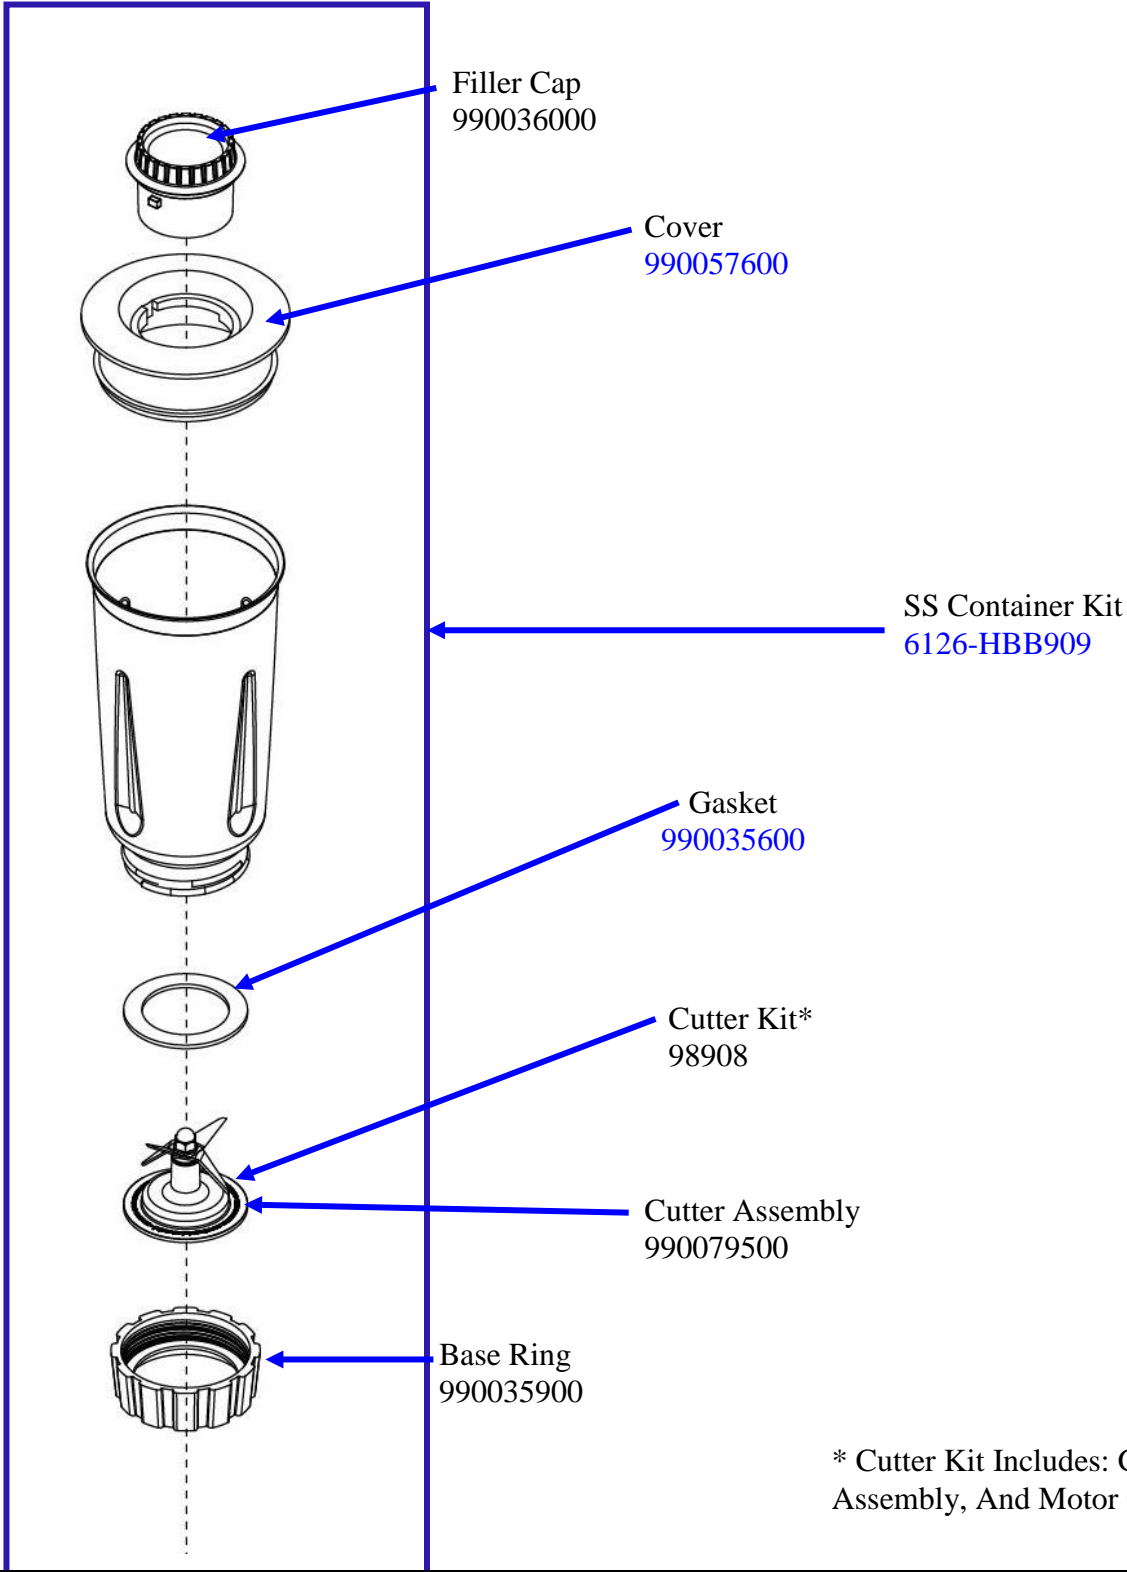

Accessories

* Cutter Kit Includes: Gasket, Cutter Assembly, And Motor Clutch

Hamilton Beach 4421 Waterfront Drive Glen Allen, VA 23060	Revision Description:		Production Release					
	Request Number:	DOC4098	Revision Date:	9/25/13	Approved by:	DOC4098		
	Issue Code(s):	CS, SP	Page:	3 of 3	Document #:	540010100	Rev:	A