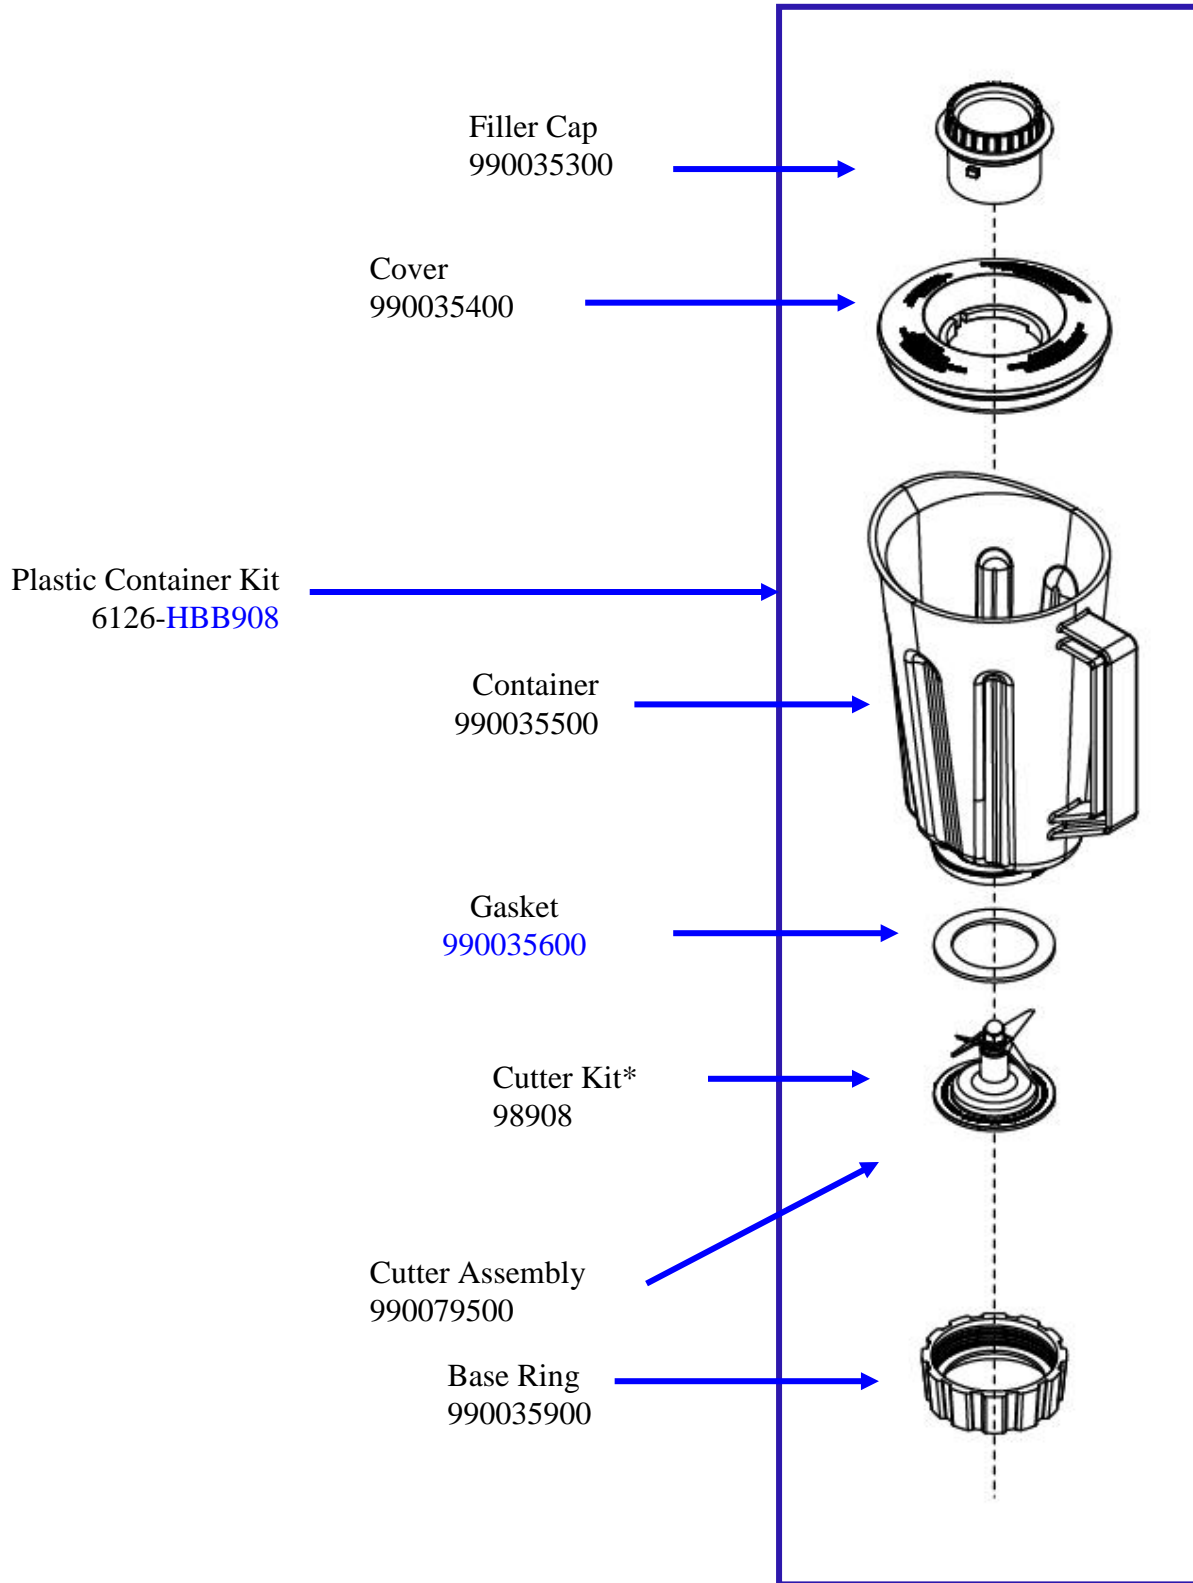

Parts & Accessories Diagram

HBB908

PROPRIETARY RIGHTS NOTICE This document and all information contained within it is the property of Hamilton Beach Brands, Inc. (HBB). It is confidential and proprietary and has been provided to you for a limited purpose. It must be returned or destroyed upon request. Disclosure, reproduction or use of this document and any information contained within it, in full or in part, for any purpose is forbidden without the prior written consent of HBB. No photographs may be taken of any article fabricated or assembled from this document without the prior written consent of HBB.

Hamilton Beach 4421 Waterfront Drive Glen Allen, VA 23060	Revision Description:		Production Release						
	Request Number:		DOC4098	Revision Date:		9/25/13	Approved by:		DOC4098
	Issue Code(s):		CS, SP	Page:	2 of 3	Document #:	540010100	Rev:	A