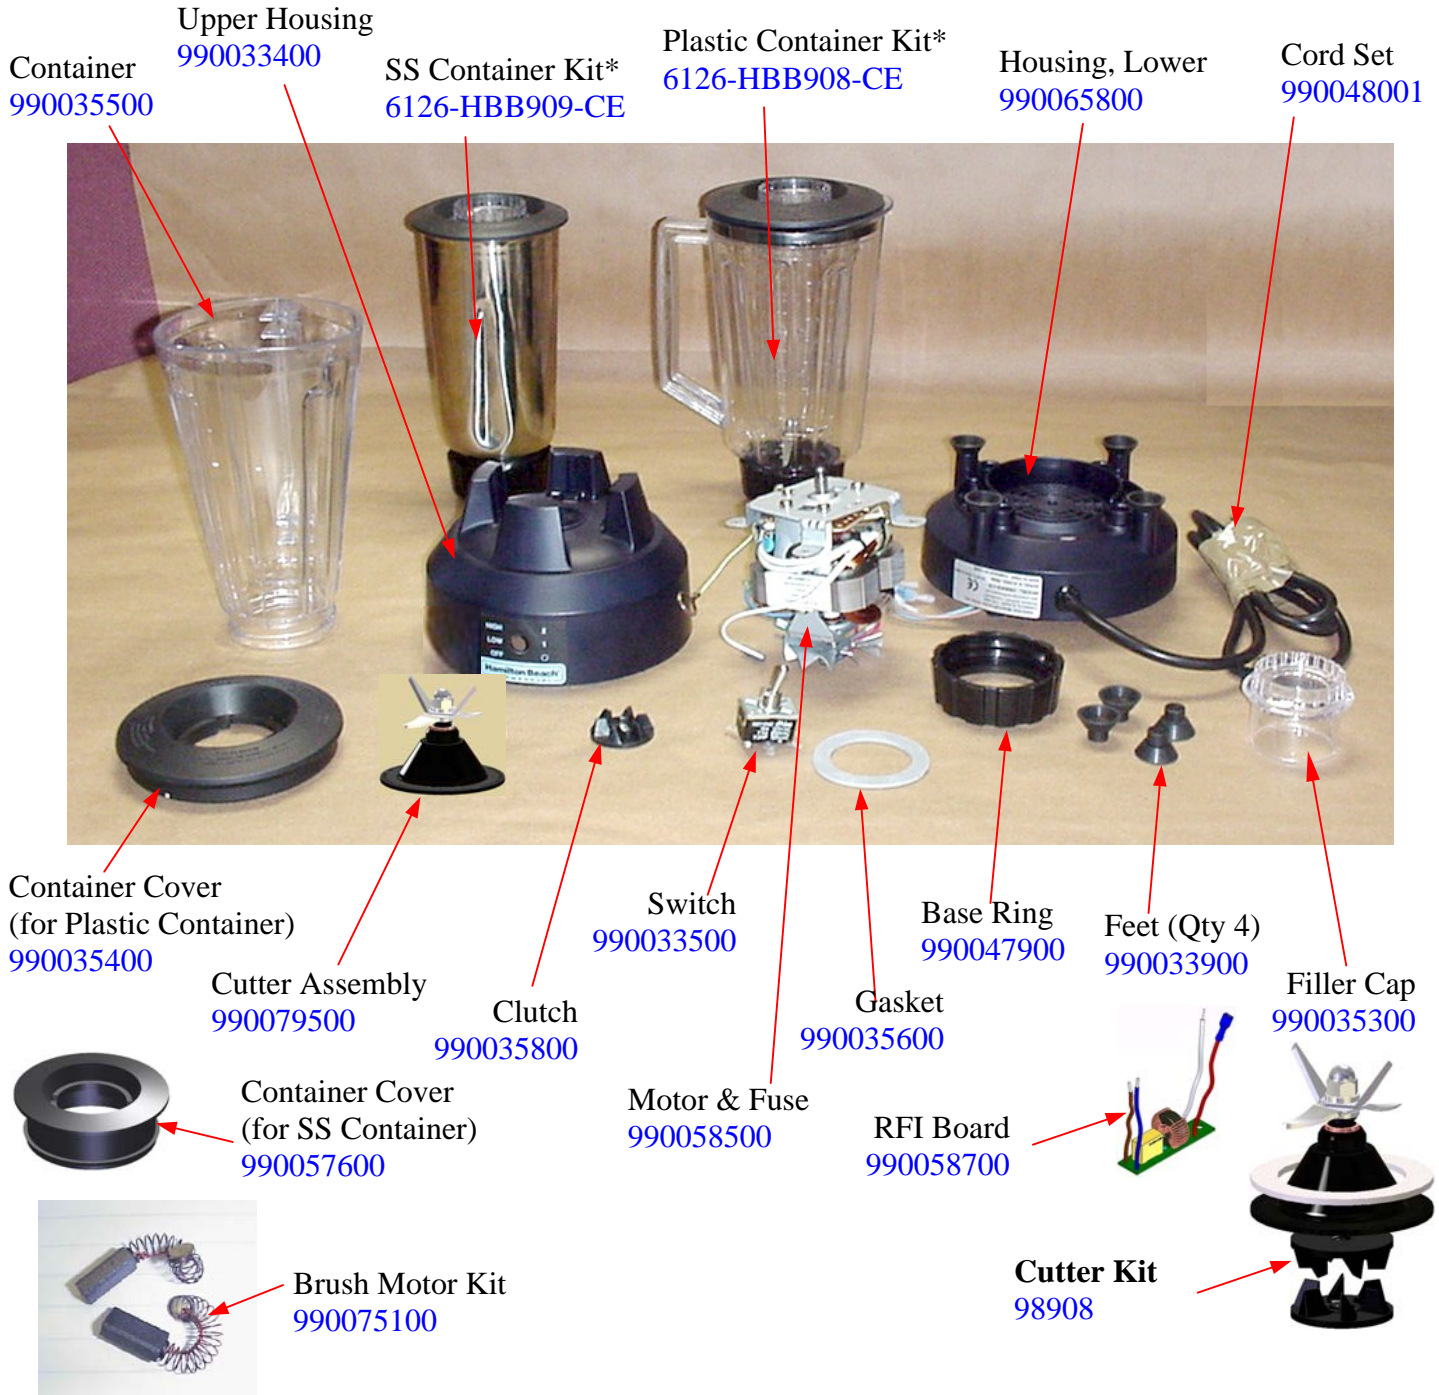

Replacement Parts Diagram Model HBB908-UK Series D-F

PROPRIETARY RIGHTS NOTICE This document and all information contained within it is the property of Hamilton Beach Brands, Inc. (HBB). It is confidential and proprietary and has been provided to you for a limited purpose. It must be returned or destroyed upon request. Disclosure, reproduction or use of this document and any information contained within it, in full or in part, for any purpose is forbidden without the prior written consent of HBB. No photographs may be taken of any article fabricated or assembled from this document without the prior written consent of HBB.

***Container Kits Include: Container, Container Cover, Filler Cap, Cutter Assembly, Gasket, Base Ring, and Clutch.**

 4421 Waterfront Drive Glen Allen, VA 23060	Revision Description:		Updated Series note in header					
	Request Number:	HQE-7945	Revision Date:	6/5/09	Approved by:			
	Issue Code(s):	CS, SP	Page:	1 of 1	Document #:	510020100	Rev:	D