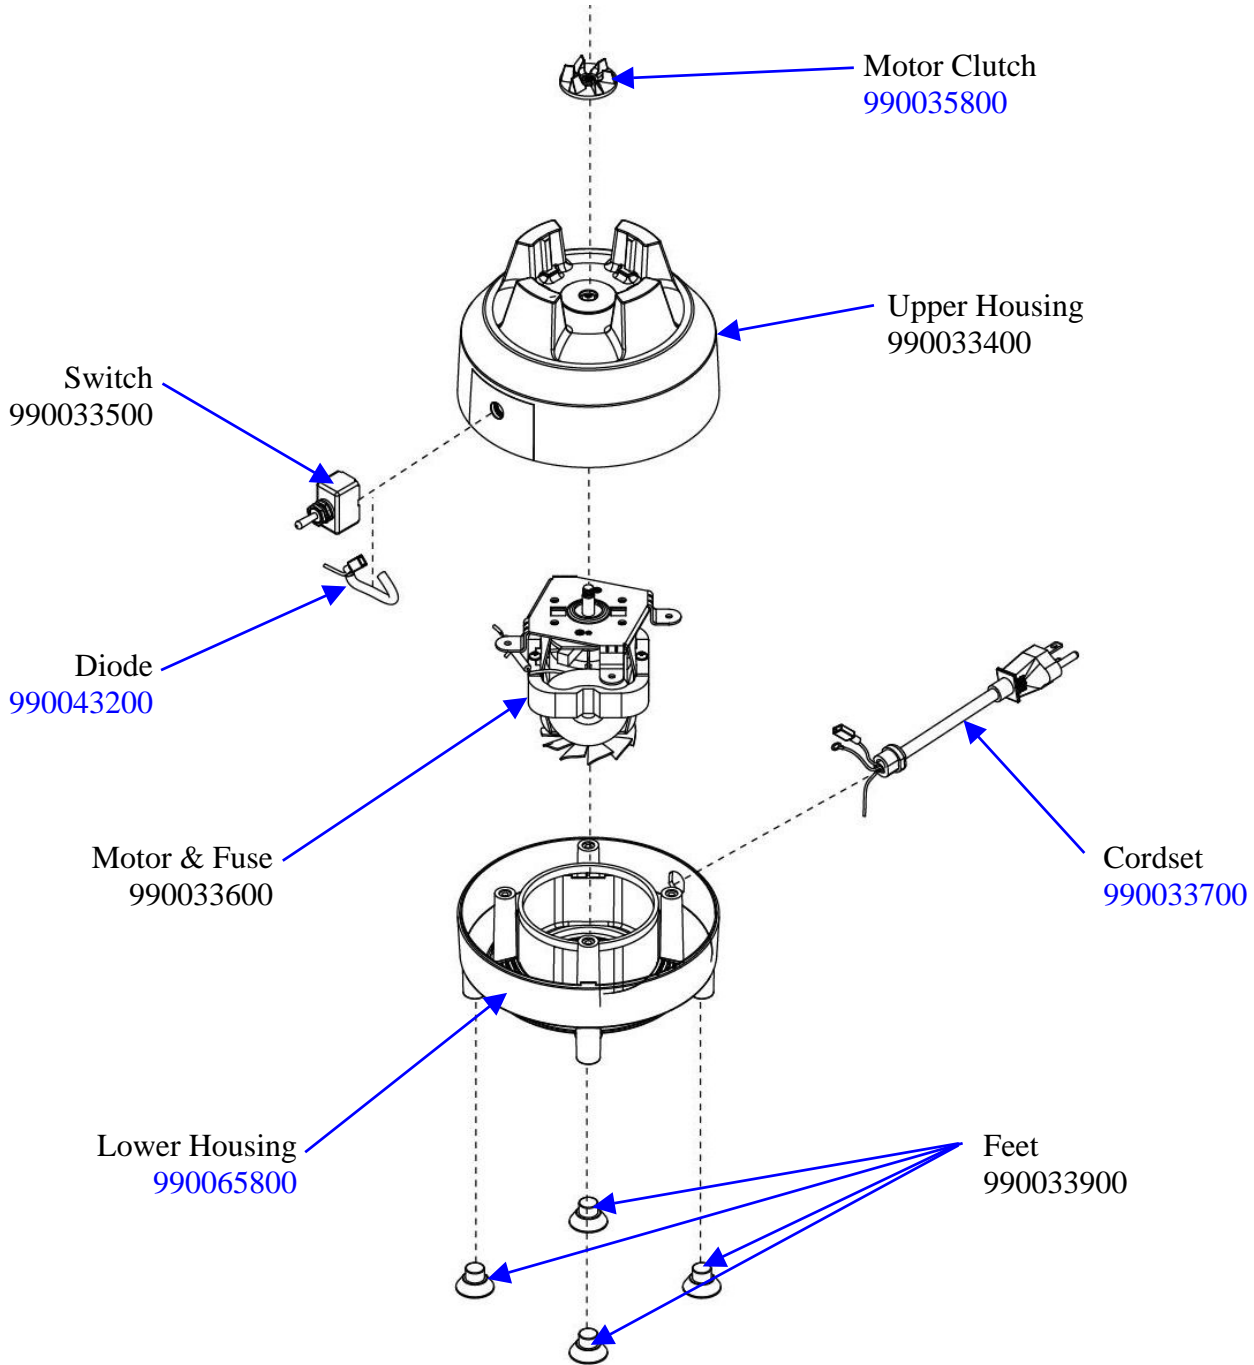

Replacement Parts Diagram HBB909 (Series A)

PROPRIETARY RIGHTS NOTICE This document and all information contained within it is the property of Hamilton Beach Brands, Inc. (HBB). It is confidential and proprietary and has been provided to you for a limited purpose. It must be returned or destroyed upon request. Disclosure, reproduction or use of this document and any information contained within it, in full or in part, for any purpose is forbidden without the prior written consent of HBB. No photographs may be taken of any article fabricated or assembled from this document without the prior written consent of HBB.

Not Shown:
Motor Brush Kit
990075100

 4421 Waterfront Drive Glen Allen, VA 23060	Revision Description:		Production Release					
	Request Number:	NPR-1624-D6	Revision Date:	11/03/09	Approved by:			
	Issue Code(s):	CS, SP	Page:	1 of 2	Document #:	540002400	Rev:	A

* Cutter Kit Includes: Gasket, Cutter Assembly, And Motor Clutch

 <p>Hamilton Beach 4421 Waterfront Drive Glen Allen, VA 23060</p>	Revision Description:		Production Release				
	Request Number:	NPR-1624-D6	Revision Date:	11/03/09	Approved by:		
	Issue Code(s):	CS, SP	Page:	2 of 2	Document #:	540002400	Rev: