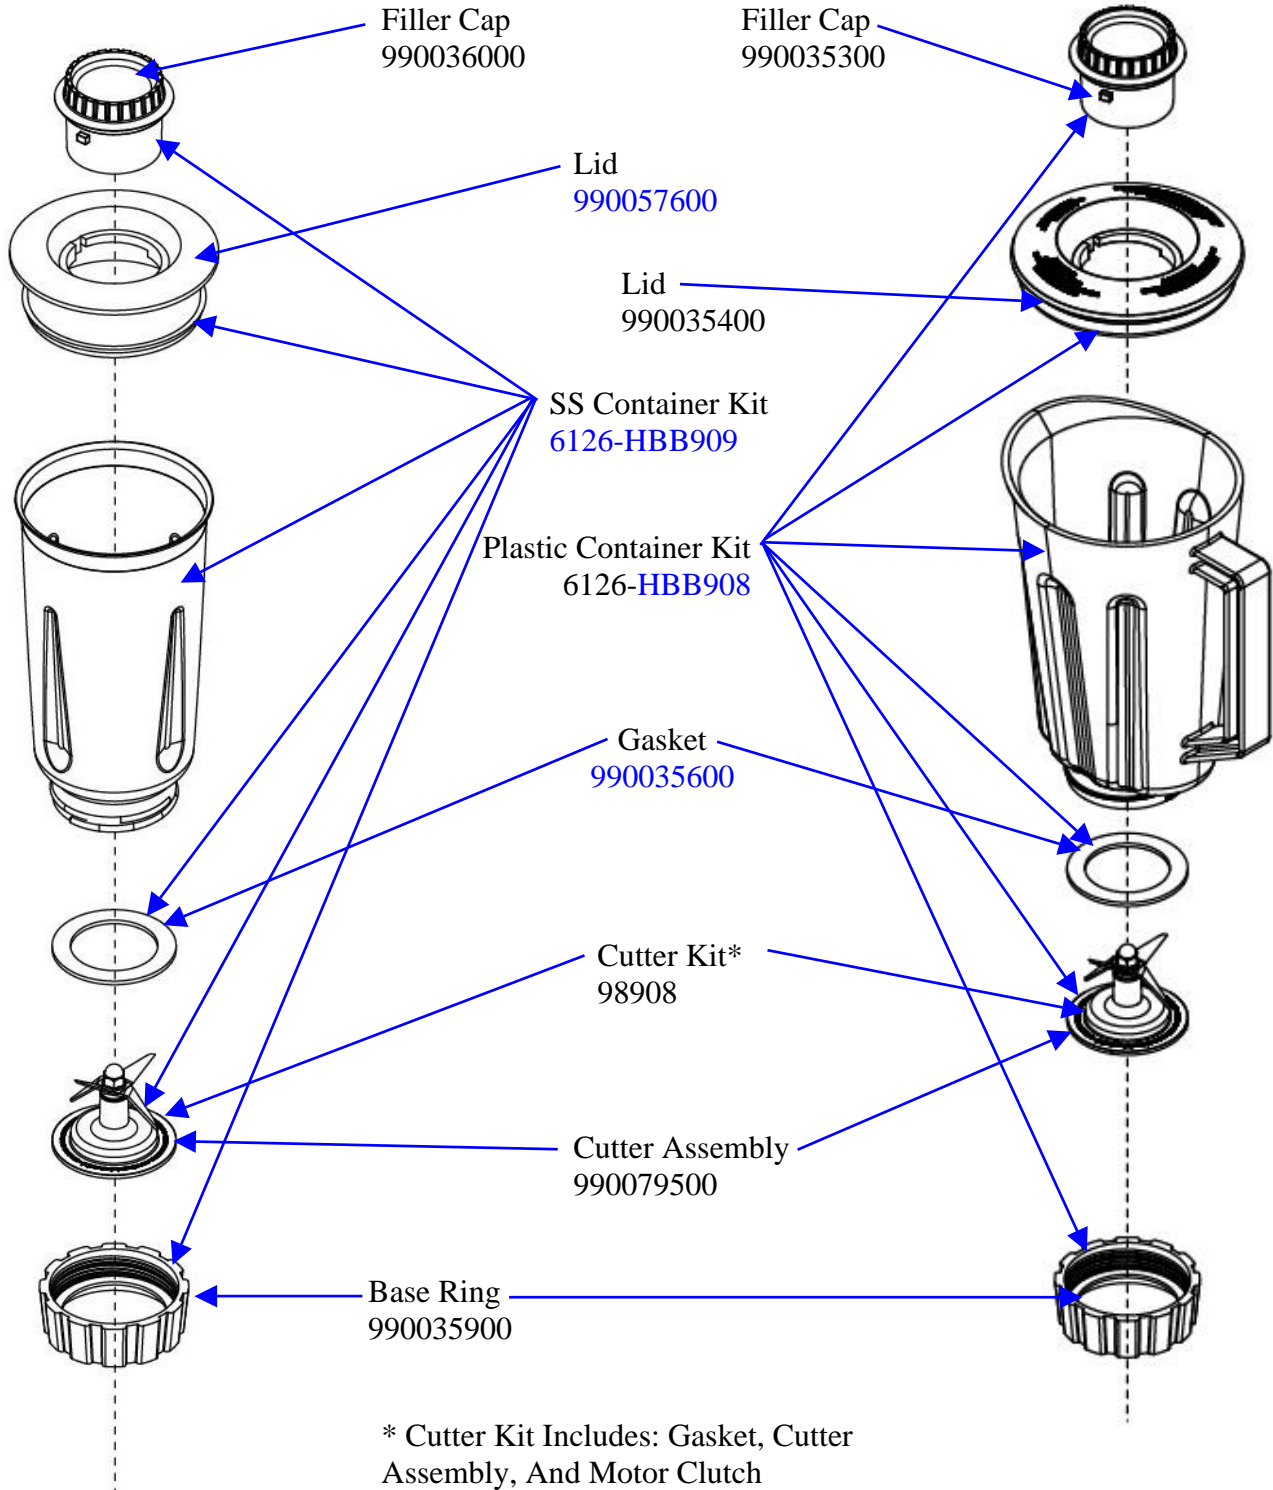

Not Shown:
Motor Brush Kit
990075100

 4421 Waterfront Drive Glen Allen, VA 23060	Revision Description:		Production Release					
	Request Number:	NPR-1624-D6	Revision Date:	11/03/09	Approved by:			
	Issue Code(s):	CS, SP	Page:	1 of 2	Document #:	540002400	Rev:	A

* Cutter Kit Includes: Gasket, Cutter Assembly, And Motor Clutch

 <p>Hamilton Beach 4421 Waterfront Drive Glen Allen, VA 23060</p>	Revision Description:		Production Release				
	Request Number:	NPR-1624-D6	Revision Date:	11/03/09	Approved by:		
	Issue Code(s):	CS, SP	Page:	2 of 2	Document #:	540002400	Rev: