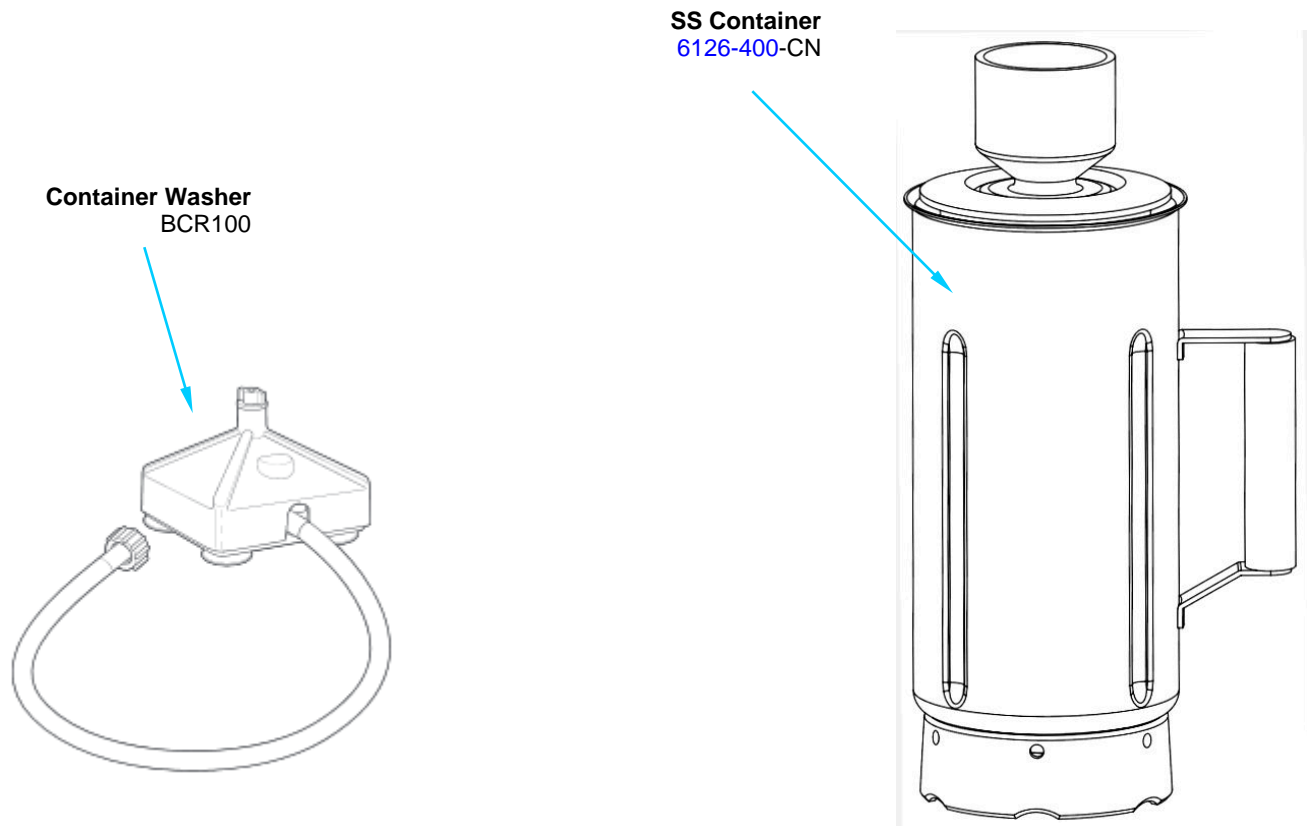

Replacement Parts & Accessories Diagram

Model HBF500-CCC

PROPRIETARY RIGHTS NOTICE This document and all information contained within it is the property of Hamilton Beach Brands, Inc. (HBB). It is confidential and proprietary and has been provided to you for a limited purpose. It must be returned or destroyed upon request. Disclosure, reproduction or use of this document and any information contained within it, in full or in part, for any purpose is forbidden without the prior written consent of HBB. No photographs may be taken of any article fabricated or assembled from this document without the prior written consent of HBB.

ACCESSORIES

  4421 Waterfront Drive Glen Allen, VA 23060	Revision Description:		Add Food Bands													
	Request Number:		DOC9613		Revision Date:		12/27/2018		Approved by:		DOC9613					
	Issue Code(s):				Page:		4 of 4		Document #:		540002200		Rev:		D