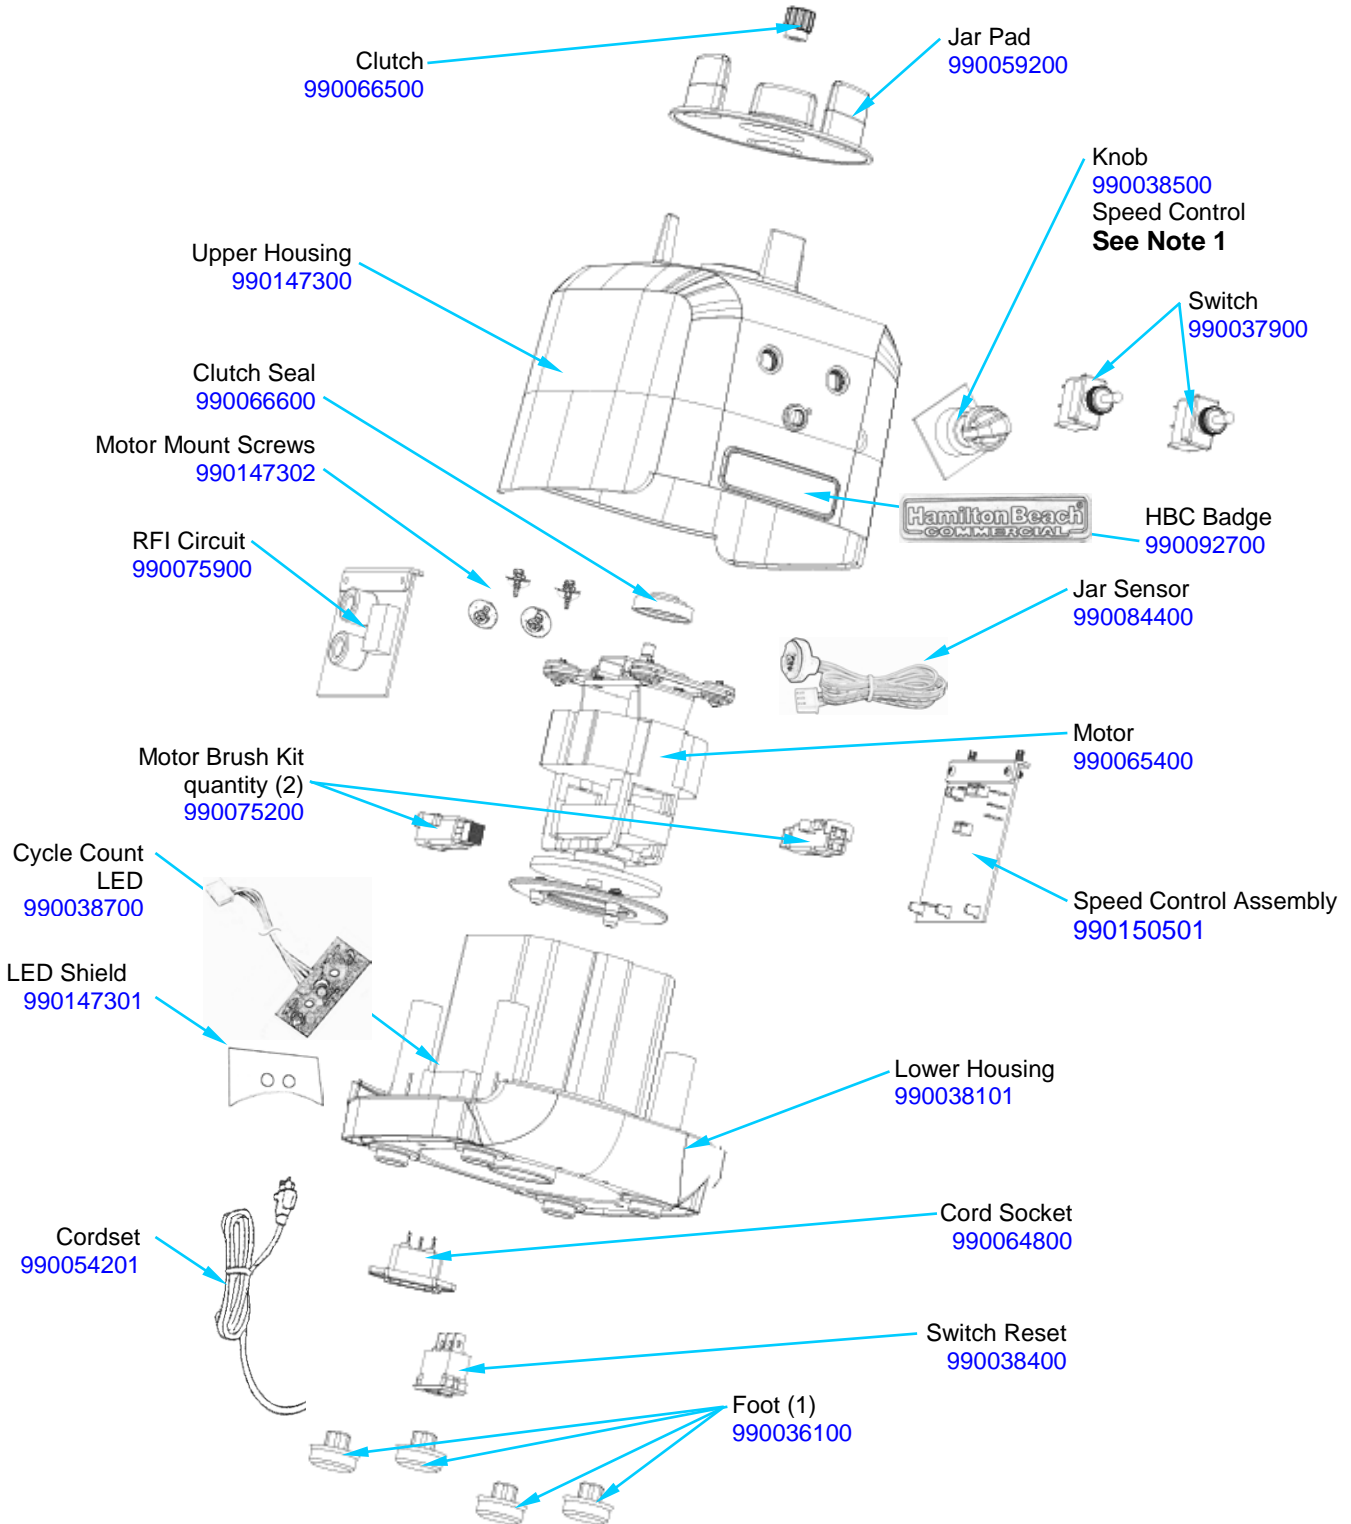

Replacement Parts & Accessories Diagram

Model HBF500-CCC

PROPRIETARY RIGHTS NOTICE This document and all information contained within it is the property of Hamilton Beach Brands, Inc. (HBB). It is confidential and proprietary and has been provided to you for a limited purpose. It must be returned or destroyed upon request. Disclosure, reproduction or use of this document and any information contained within it, in full or in part, for any purpose is forbidden without the prior written consent of HBB. No photographs may be taken of any article fabricated or assembled from this document without the prior written consent of HBB.

 <p>Hamilton Beach 4421 Waterfront Drive Glen Allen, VA 23060</p>	Revision Description: Add Food Bands					
	Request Number:	DOC9613	Revision Date:	12/27/2018	Approved by:	DOC9613
	Issue Code(s):		Page:	1 of 4	Document #:	540002200
					Rev:	D

 <p>Hamilton Beach 4421 Waterfront Drive Glen Allen, VA 23060</p>	Revision Description:		Add Food Bands						
	Request Number:		DOC9613	Revision Date:		12/27/2018	Approved by:		DOC9613
	Issue Code(s):			Page:	2 of 4	Document #:	540002200	Rev:	D

Band Complete Set – 990123600 (includes all bands below).

Food Band, Purple (Allergy)
P/N - 990123100

Food Band, White (Cheese)
P/N - 990123200

Food Band, Red (Meat)
P/N - 990123400

Food Band, Brown (Seafood)
P/N - 990123300