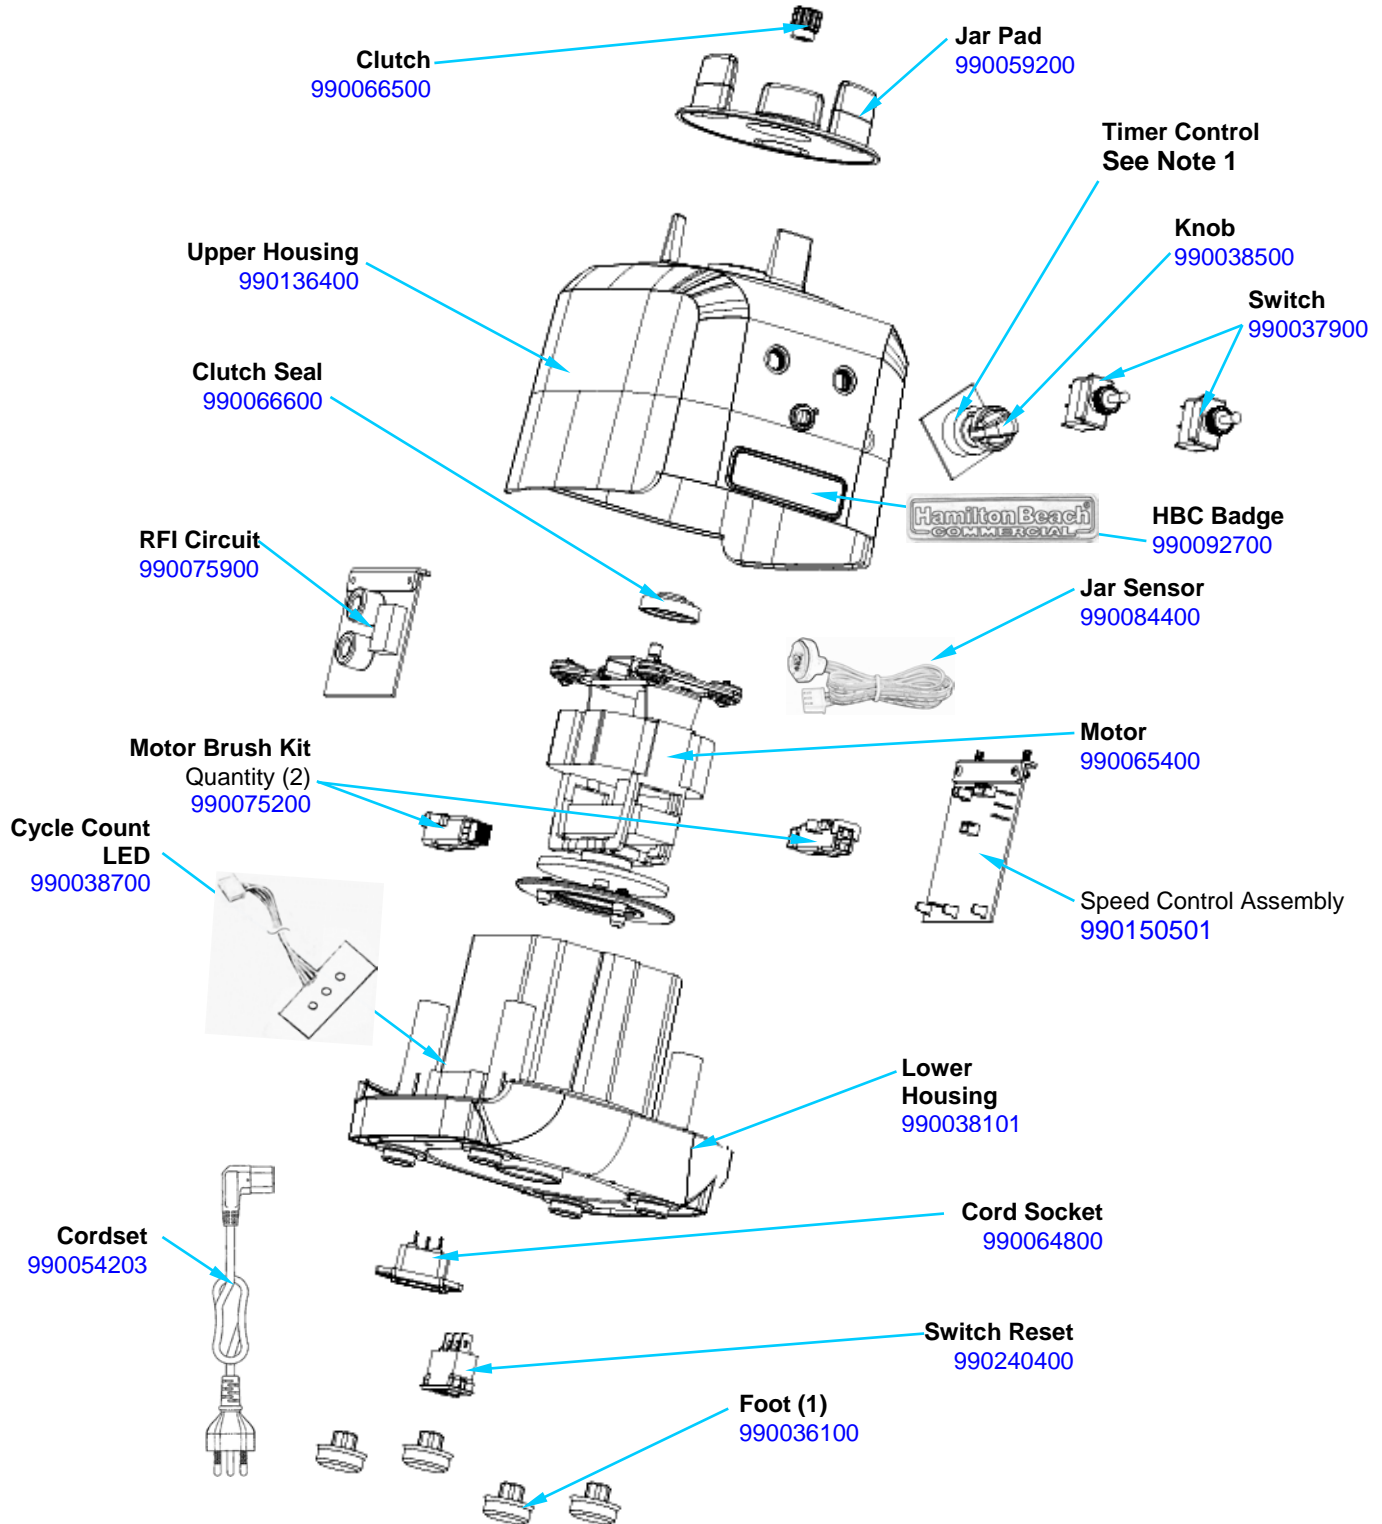

Replacement Parts & Accessories Diagram

Model HBF500-SA

PROPRIETARY RIGHTS NOTICE This document and all information contained within it is the property of Hamilton Beach Brands, Inc. (HBB). It is confidential and proprietary and has been provided to you for a limited purpose. It must be returned or destroyed upon request. Disclosure, reproduction or use of this document and any information contained within it, in full or in part, for any purpose is forbidden without the prior written consent of HBB. No photographs may be taken of any article fabricated or assembled from this document without the prior written consent of HBB.

Hamilton Beach 4421 Waterfront Drive Glen Allen, VA 23060	Revision Description: Add Food Bands.					
	Request Number:	DOC9613	Revision Date:	12/27/2018	Approved by:	DOC9613
	Issue Code(s):		Page:	1 of 4	Document #:	540016000
					Rev:	D