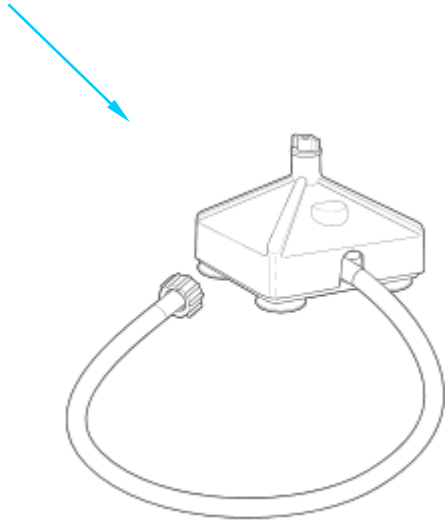

Replacement Parts & Accessories Diagram

Model HBF500-SA

PROPRIETARY RIGHTS NOTICE This document and all information contained within it is the property of Hamilton Beach Brands, Inc. (HBB). It is confidential and proprietary and has been provided to you for a limited purpose. It must be returned or destroyed upon request. Disclosure, reproduction or use of this document and any information contained within it, in full or in part, for any purpose is forbidden without the prior written consent of HBB. No photographs may be taken of any article fabricated or assembled from this document without the prior written consent of HBB.

ACCESSORIES

Container Washer
BCR100