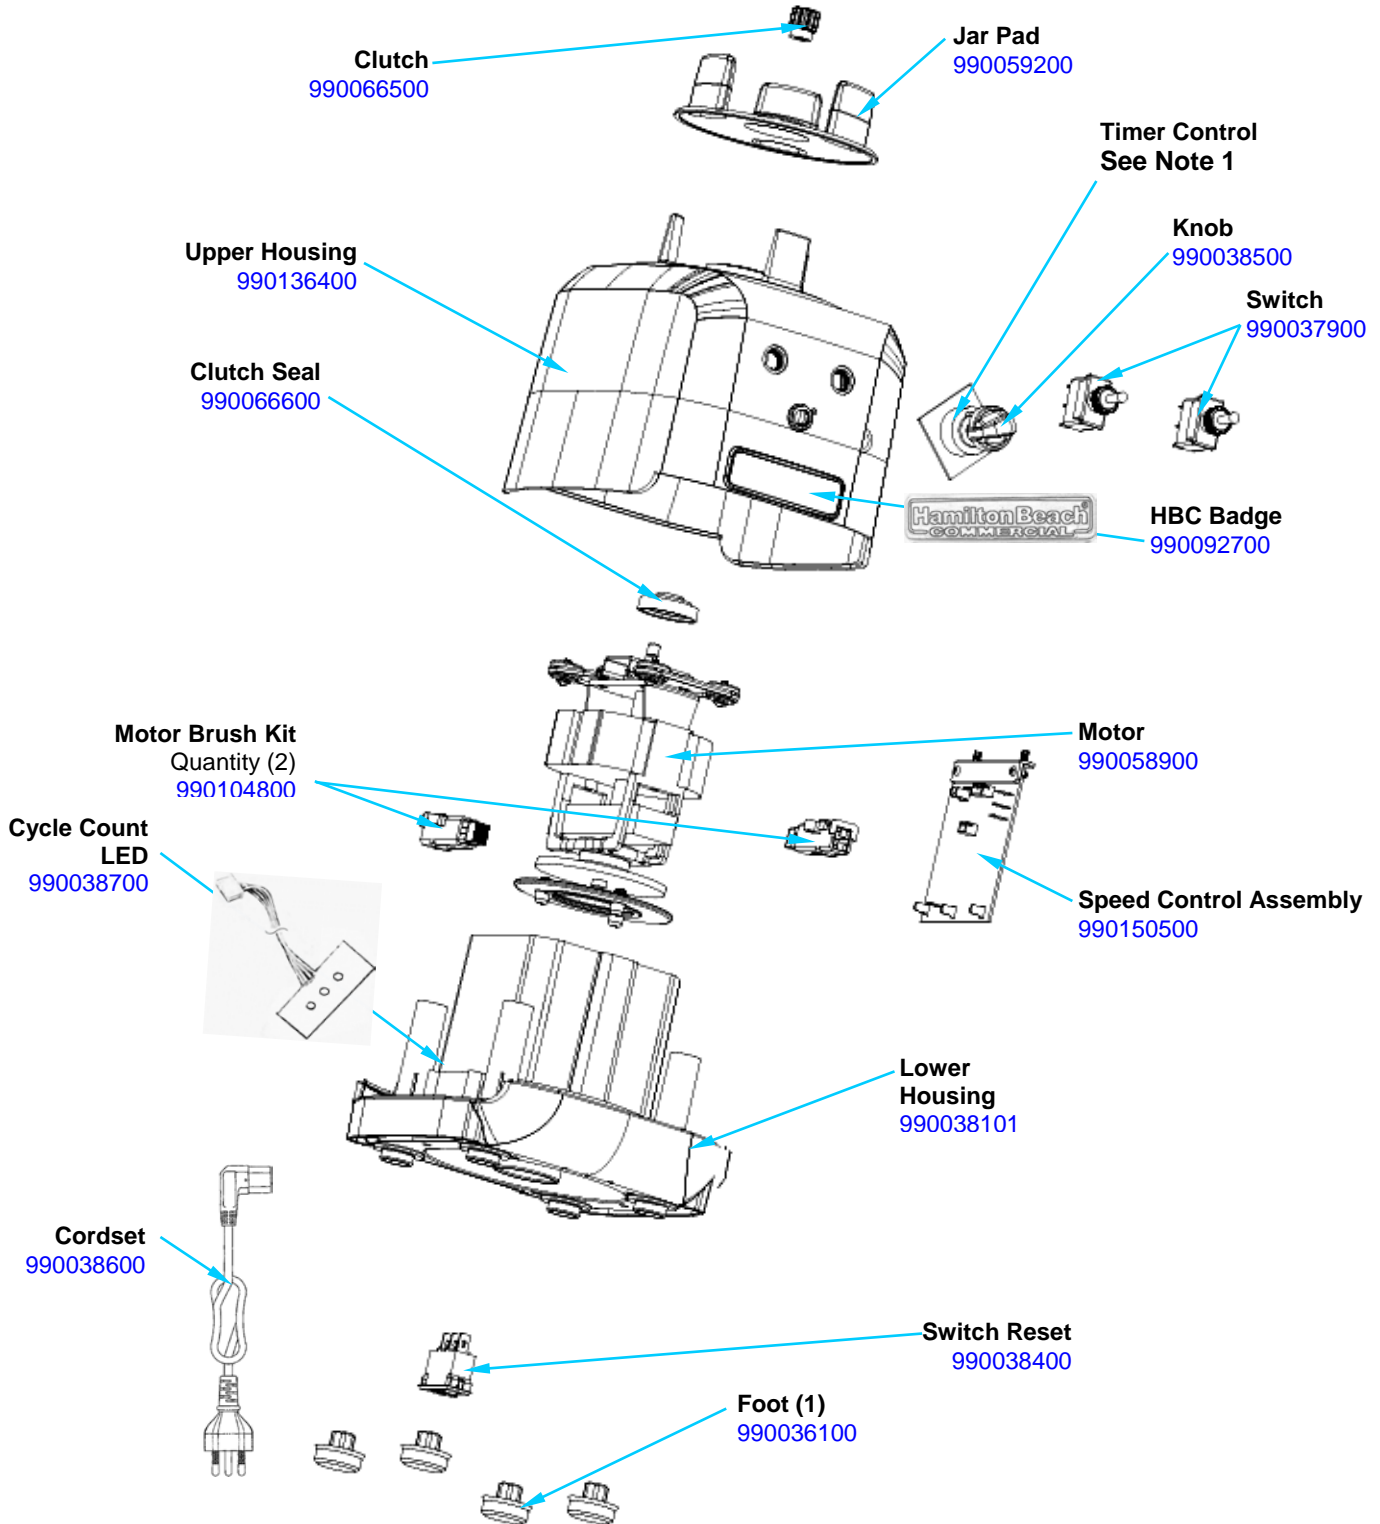

## Parts & Accessories Diagram

 Hamilton Beach 4421 Waterfront Drive Glen Allen, VA 23060	Revision Description: Add Food Bands					
	Request Number:	DOC9613	Revision Date:	12/27/2018	Approved by:	DOC9613
	Issue Code(s):		Page:	1 of 4	Document #:	<b>540014000</b>
					Rev:	<b>D</b>