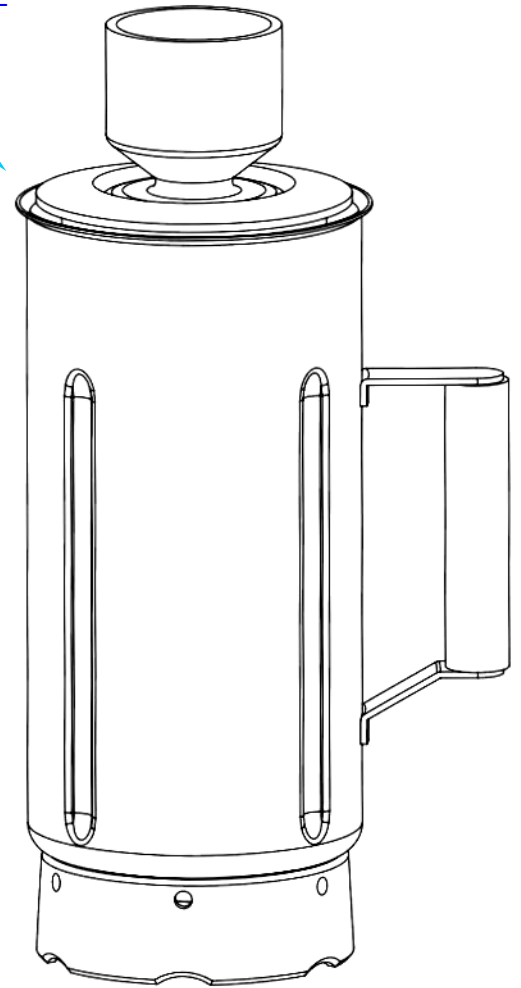

Parts & Accessories Diagram

Model HBF500

PROPRIETARY RIGHTS NOTICE This document and all information contained within it is the property of Hamilton Beach Brands, Inc. (HBB). It is confidential and proprietary and has been provided to you for a limited purpose. It must be returned or destroyed upon request. Disclosure, reproduction or use of this document and any information contained within it, in full or in part, for any purpose is forbidden without the prior written consent of HBB. No photographs may be taken of any article fabricated or assembled from this document without the prior written consent of HBB.

ACCESSORIES

**Stainless Steel
Container, Complete**
6126-400-CE