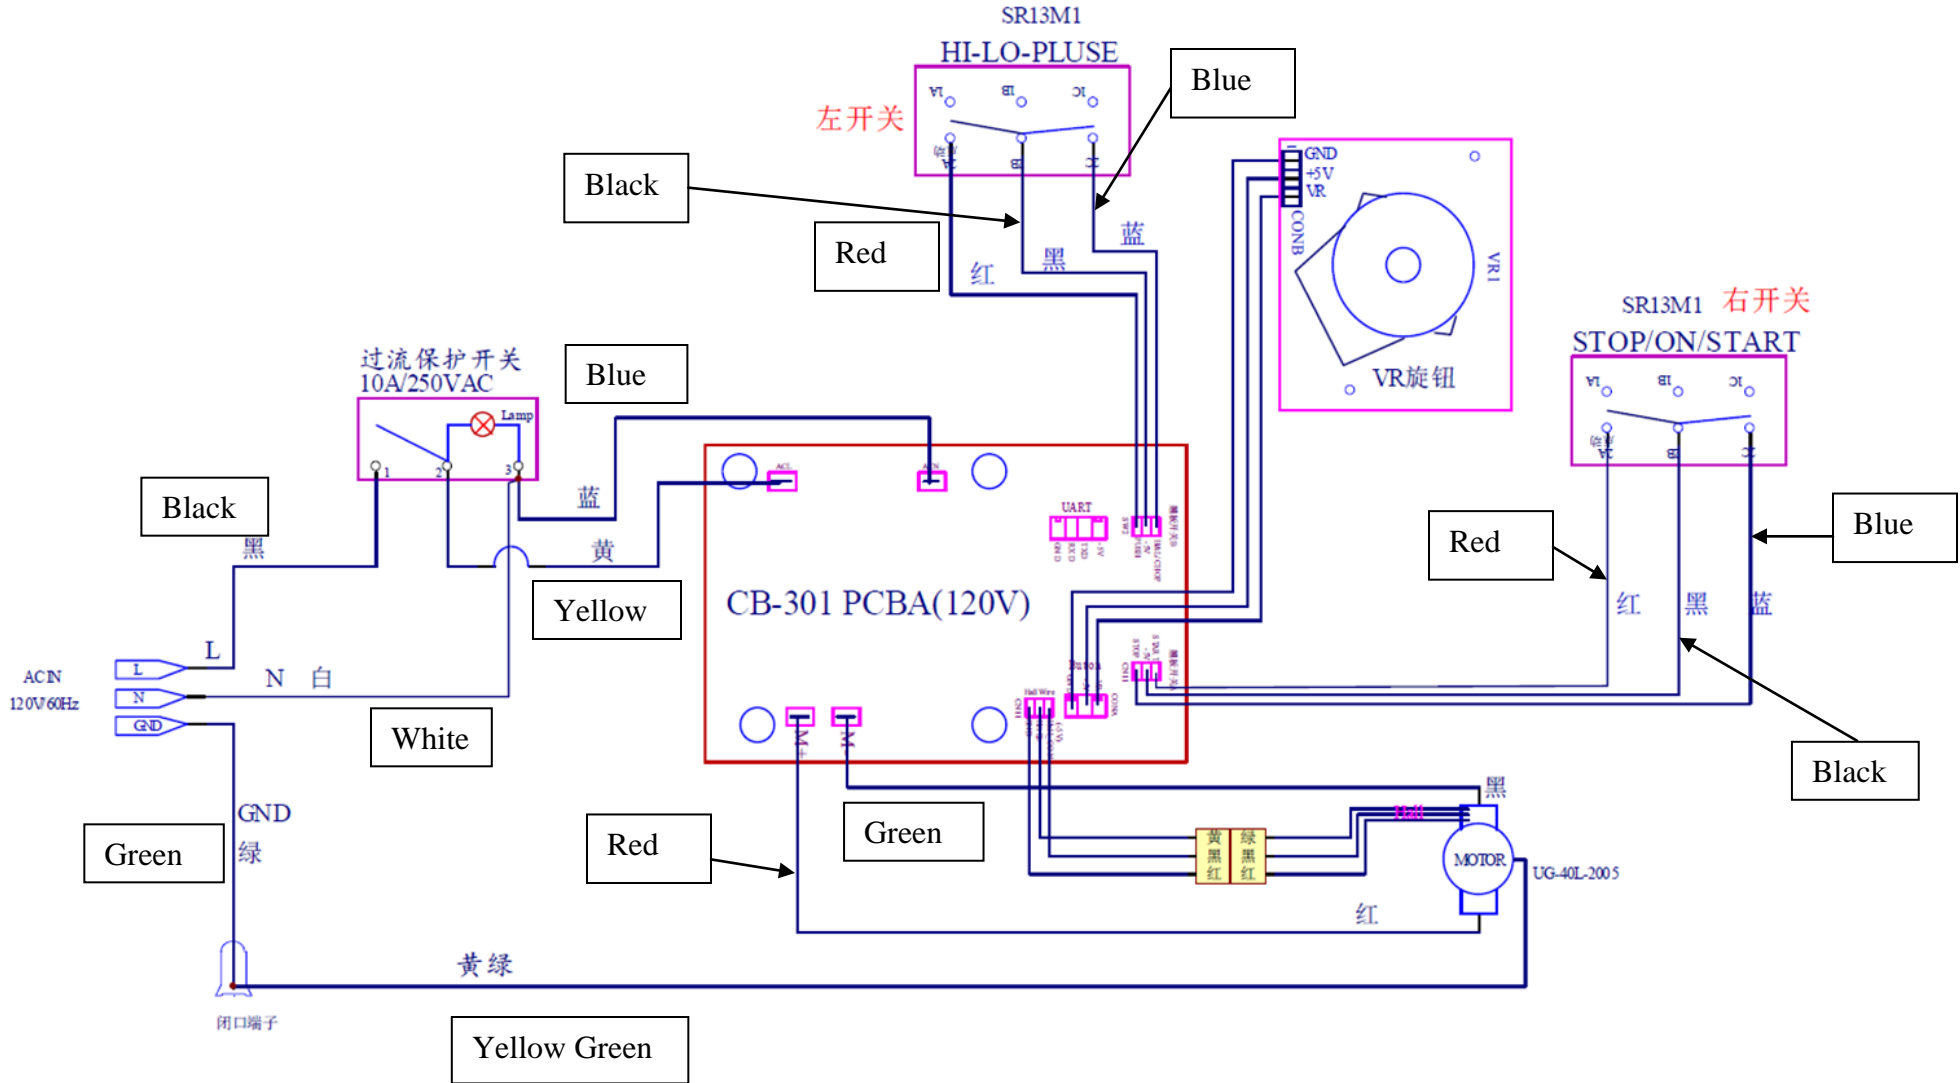

Wiring Diagram – GB40 120V

PROPRIETARY RIGHTS NOTICE This document and all information contained within it is the property of Hamilton Beach Brands, Inc. (HBB). It is confidential and proprietary and has been provided to you for a limited purpose. It must be returned or destroyed upon request. Disclosure, reproduction or use of this document and any information contained within it, in full or in part, for any purpose is forbidden without the prior written consent of HBB. No photographs may be taken of any article fabricated or assembled from this document without the prior written consent of HBB.

 Hamilton Beach 4421 Waterfront Drive Glen Allen, VA 23060	Revision	Production Release.				Rev. Date:
	Description:					21-Jul-2020
Request #:	DOC11301	Page:	1 of 1	Document #:	530012300	Rev: A