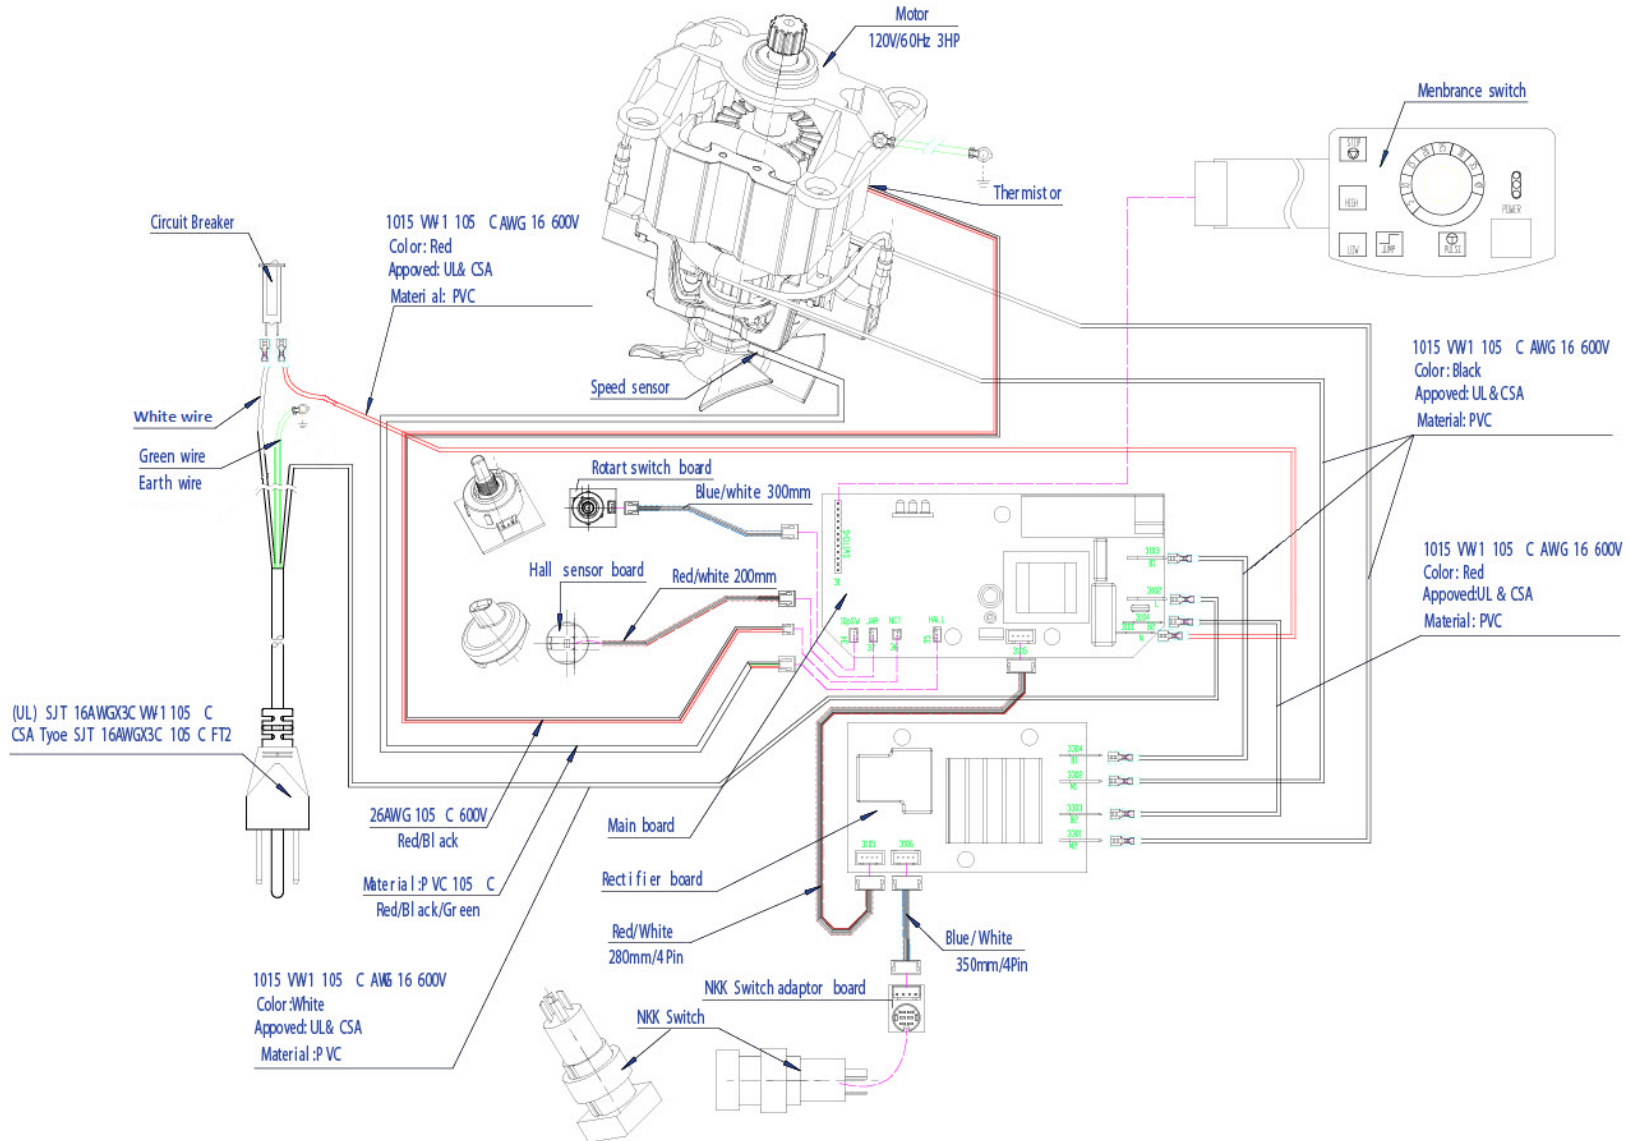

## Wiring Schematic

 <p>Hamilton Beach 4421 Waterfront Drive Glen Allen, VA 23060</p>	Revision Description:	Production Release		Revision Date:	11/1/13	Approved by:	DOC4163
	Request Number:	DOC4163		Page:	1 of 1	Document #:	530007801
	Issue Code(s):						Rev: A