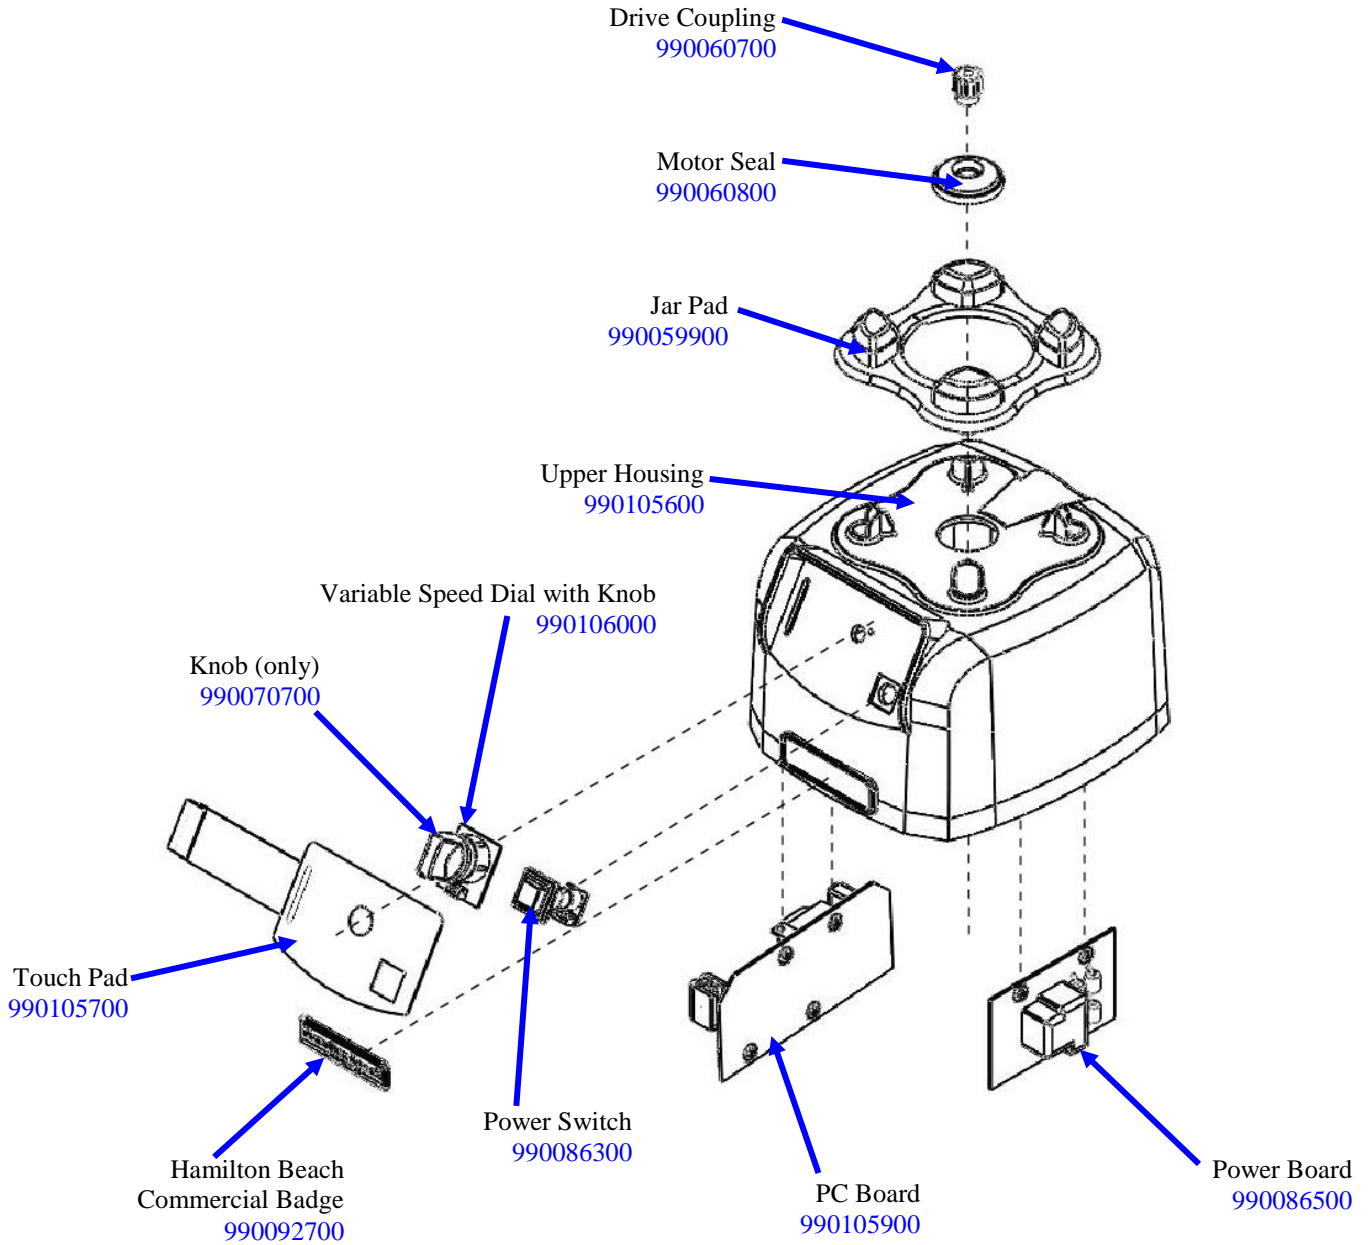

Replacement Parts Diagrams

HBF600-CCC

PROPRIETARY RIGHTS NOTICE This document and all information contained within it is the property of Hamilton Beach Brands, Inc. (HBB). It is confidential and proprietary and has been provided to you for a limited purpose. It must be returned or destroyed upon request. Disclosure, reproduction or use of this document and any information contained within it, in full or in part, for any purpose is forbidden without the prior written consent of HBB. No photographs may be taken of any article fabricated or assembled from this document without the prior written consent of HBB.

Hamilton Beach 4421 Waterfront Drive Glen Allen, VA 23060	Revision Description: Add Food Bands					
	Request Number:	DOC9613	Revision Date:	12/27/2018	Approved by:	DOC9613
	Issue Code(s):		Page:	1 of 5	Document #:	540002500
					Rev:	J