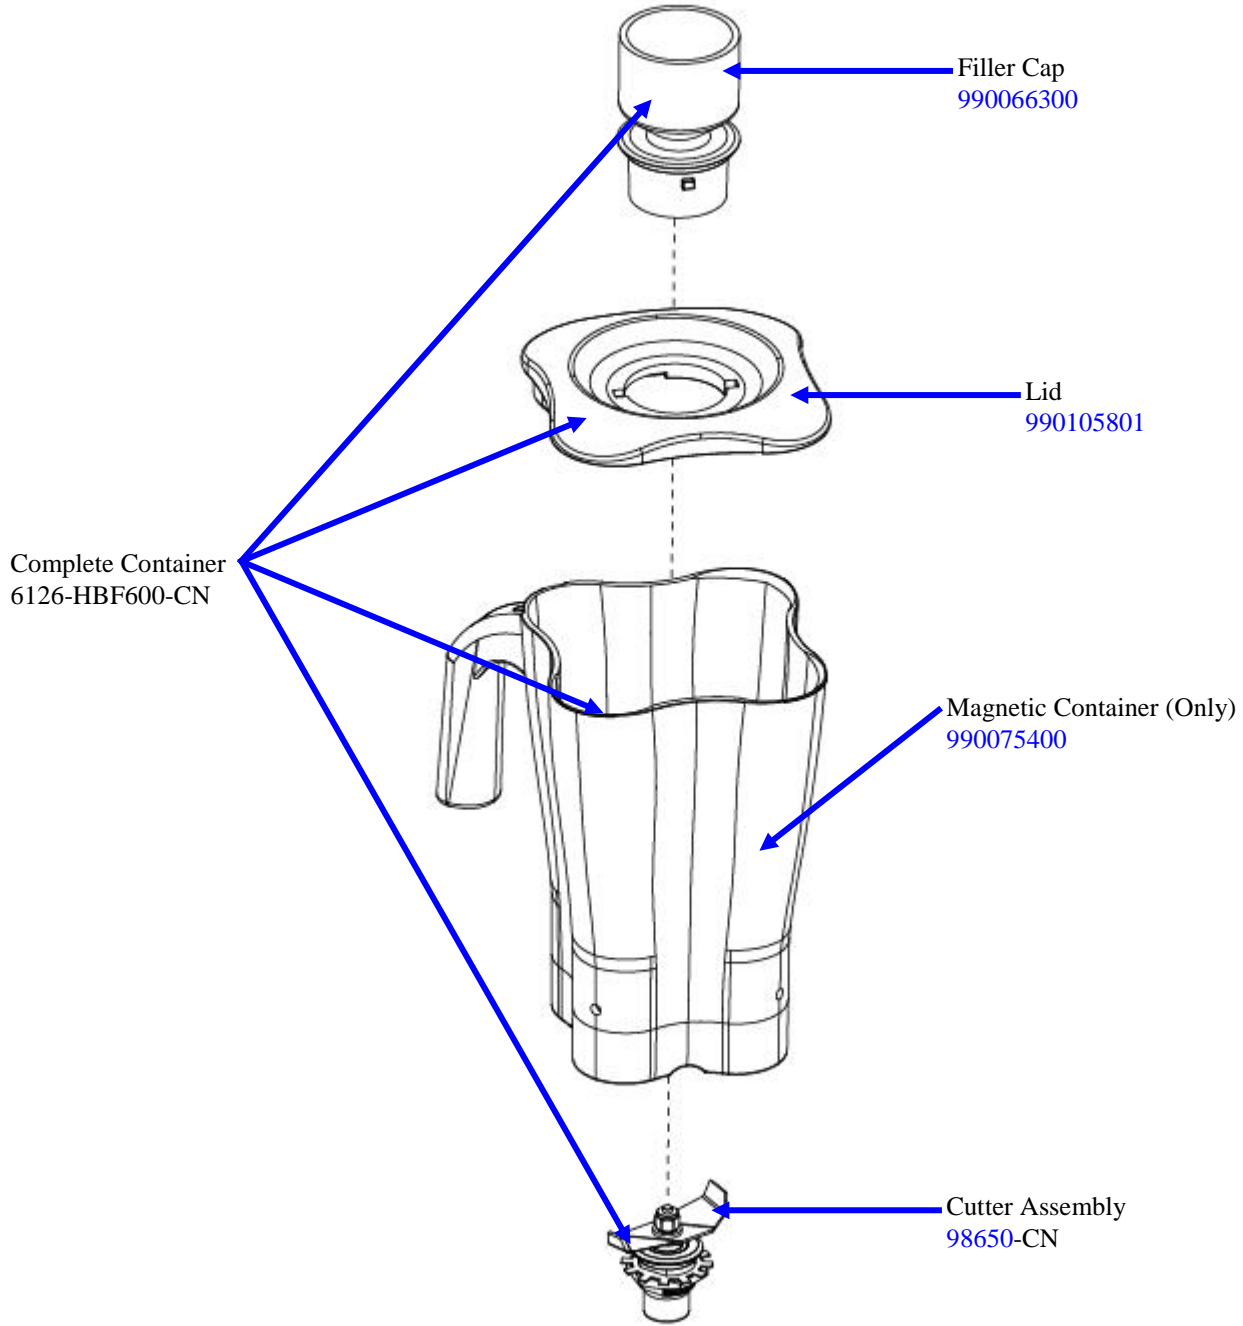

Replacement Parts Diagrams

HBF600-CCC

PROPRIETARY RIGHTS NOTICE This document and all information contained within it is the property of Hamilton Beach Brands, Inc. (HBB). It is confidential and proprietary and has been provided to you for a limited purpose. It must be returned or destroyed upon request. Disclosure, reproduction or use of this document and any information contained within it, in full or in part, for any purpose is forbidden without the prior written consent of HBB. No photographs may be taken of any article fabricated or assembled from this document without the prior written consent of HBB.

  Hamilton Beach 4421 Waterfront Drive Glen Allen, VA 23060	Revision Description: Add Food Bands					
	Request Number:	DOC9613	Revision Date:	12/27/2018	Approved by:	DOC9613
	Issue Code(s):		Page:	3 of 5	Document #:	540002500
					Rev:	J