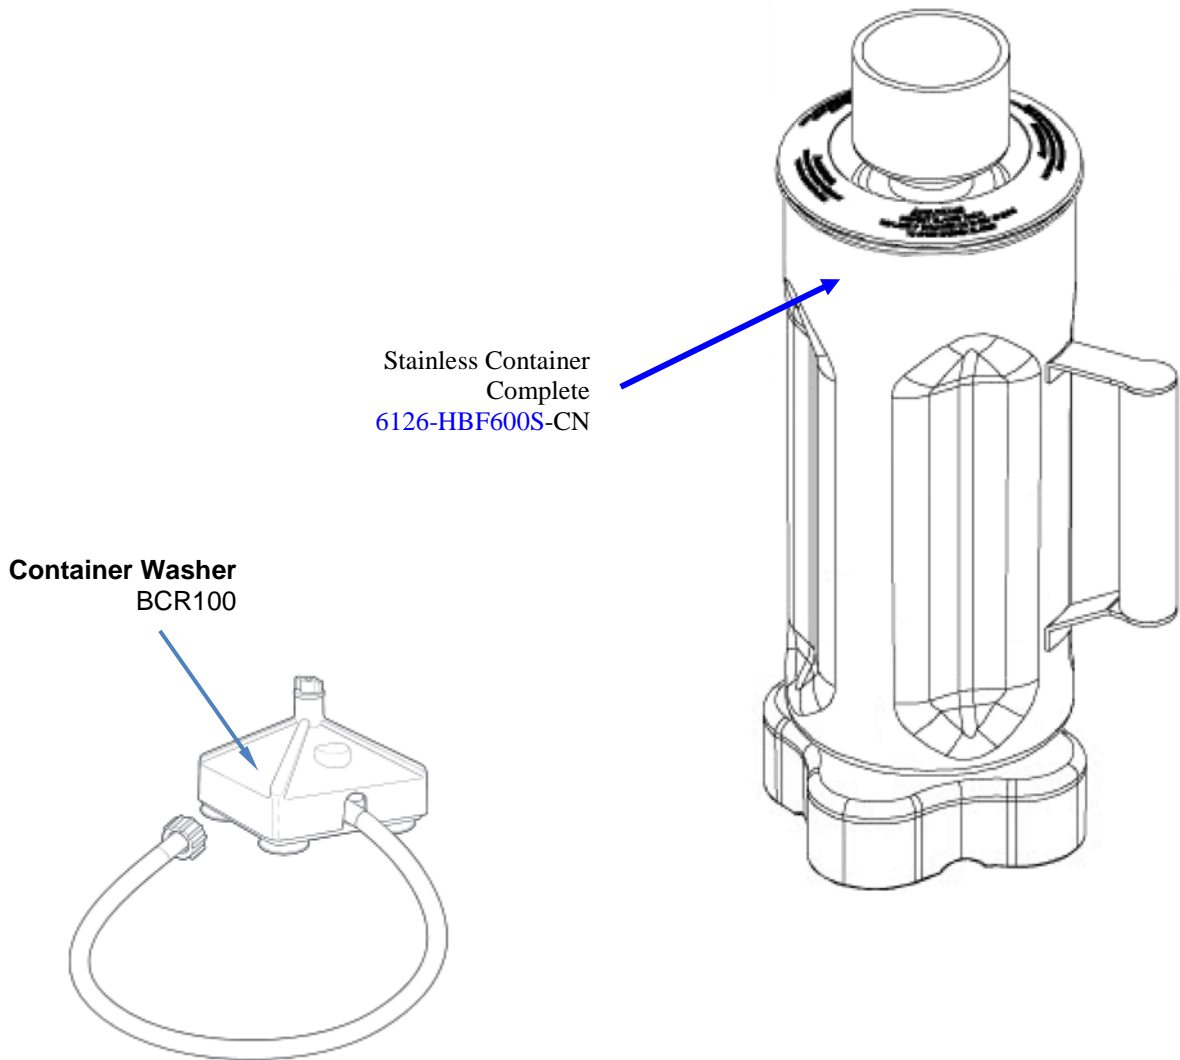

Replacement Parts Diagrams

HBF600-CCC

PROPRIETARY RIGHTS NOTICE This document and all information contained within it is the property of Hamilton Beach Brands, Inc. (HBB). It is confidential and proprietary and has been provided to you for a limited purpose. It must be returned or destroyed upon request. Disclosure, reproduction or use of this document and any information contained within it, in full or in part, for any purpose is forbidden without the prior written consent of HBB. No photographs may be taken of any article fabricated or assembled from this document without the prior written consent of HBB.

Accessories

  4421 Waterfront Drive Glen Allen, VA 23060	Revision Description:		Add Food Bands					
	Request Number:	DOC9613	Revision Date:	12/27/2018	Approved by:	DOC9613		
	Issue Code(s):		Page:	5 of 5	Document #:	540002500	Rev:	J