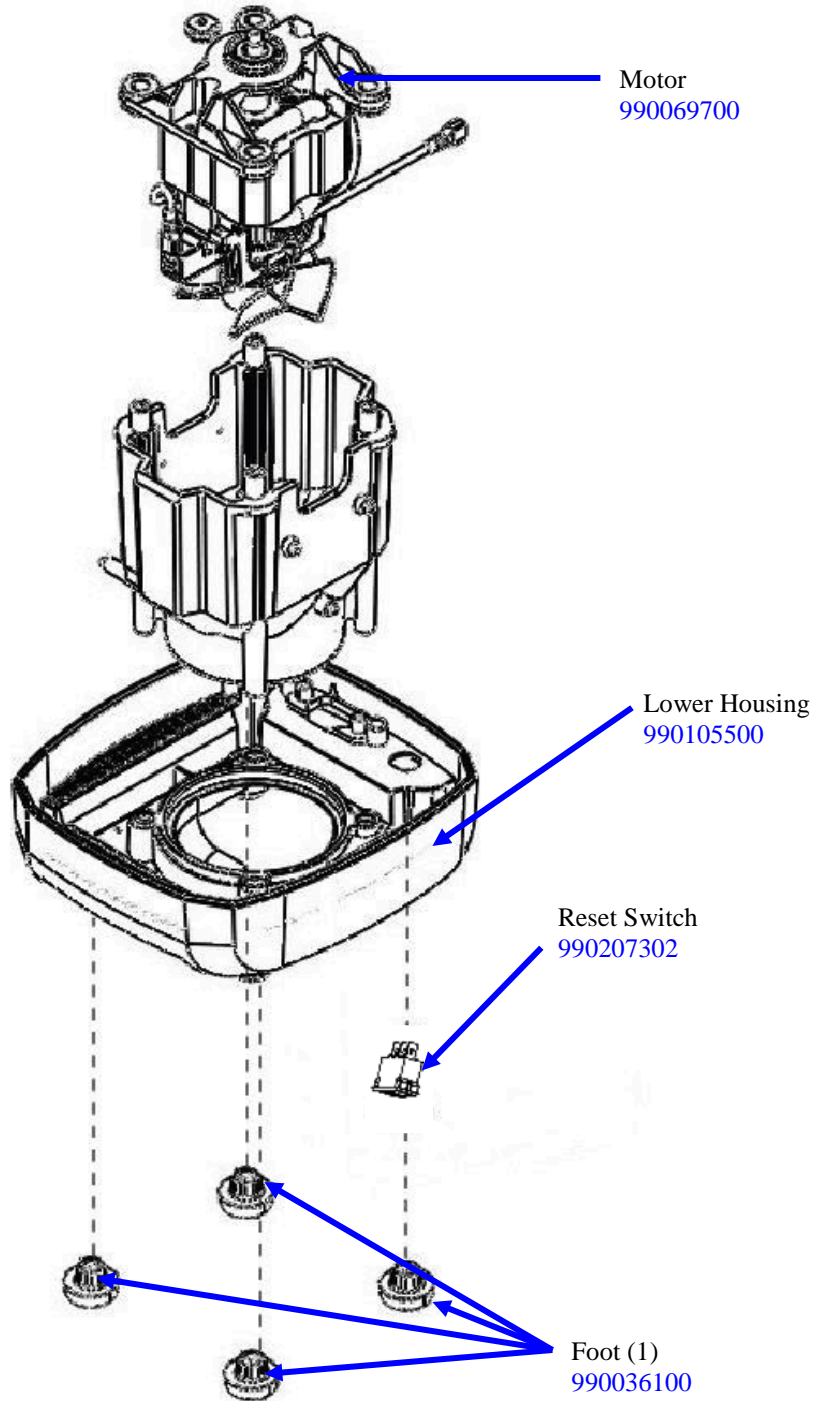

Not Shown:

- Power Cord – 990054201
- Cord Socket – 990064800
- Motor Brush Kits – 990075300
- Jar Sensor – 990084400

 4421 Waterfront Drive Glen Allen, VA 23060	Revision Description: Add Food Bands					
	Request Number:	DOC9613	Revision Date:	12/27/2018	Approved by:	DOC9613
	Issue Code(s):		Page:	2 of 5	Document #:	540002500
					Rev:	J