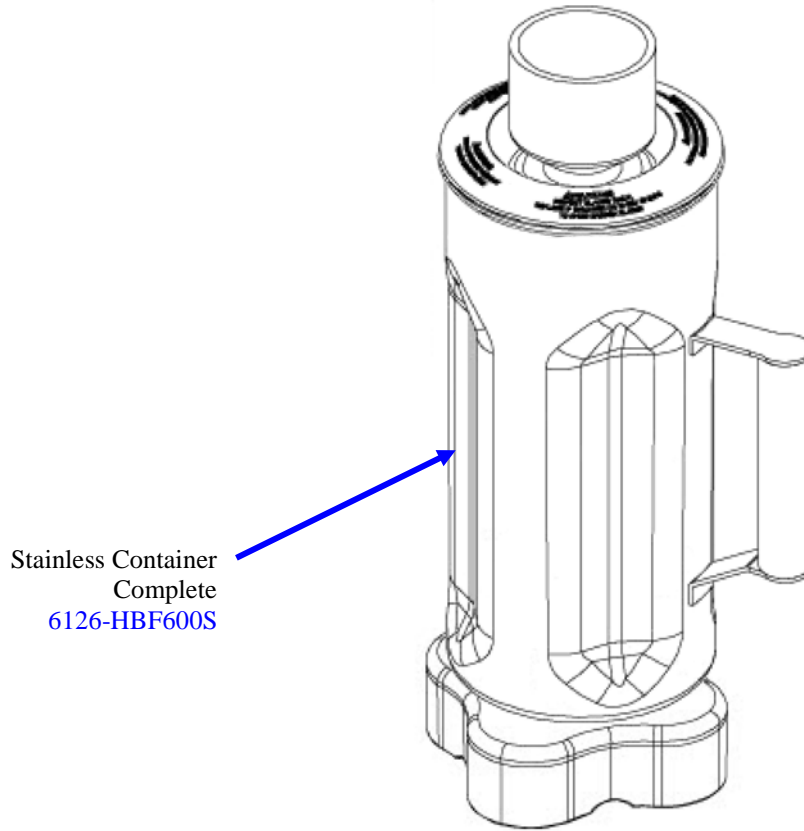

Parts and Accessories Diagram

HBF600-CE

PROPRIETARY RIGHTS NOTICE This document and all information contained within it is the property of Hamilton Beach Brands, Inc. (HBB). It is confidential and proprietary and has been provided to you for a limited purpose. It must be returned or destroyed upon request. Disclosure, reproduction or use of this document and any information contained within it, in full or in part, for any purpose is forbidden without the prior written consent of HBB. No photographs may be taken of any article fabricated or assembled from this document without the prior written consent of HBB.

Accessories

Container Washer
BCR100