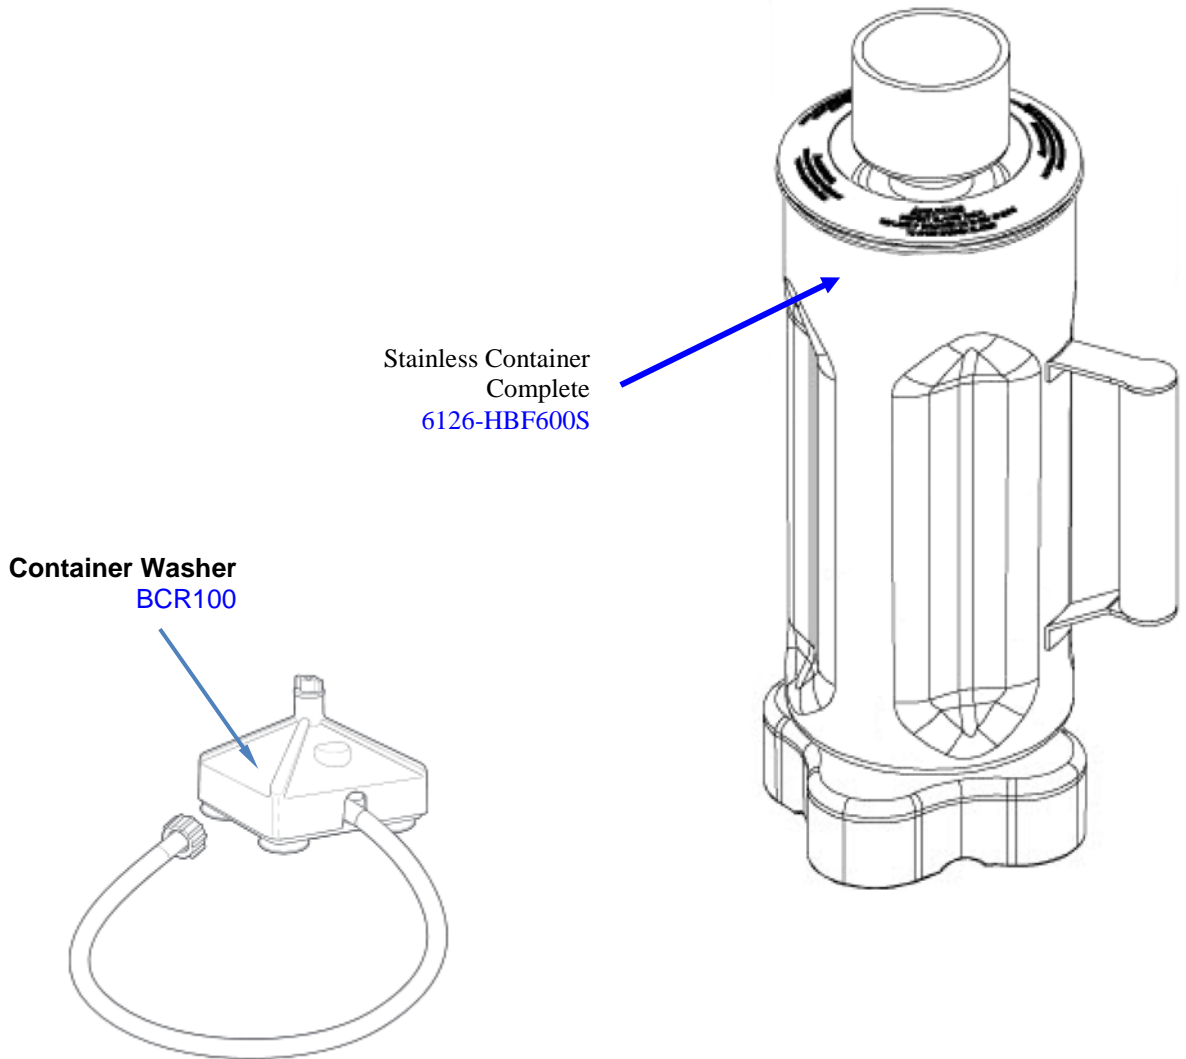

Replacement Parts Diagrams

HBF600

PROPRIETARY RIGHTS NOTICE This document and all information contained within it is the property of Hamilton Beach Brands, Inc. (HBB). It is confidential and proprietary and has been provided to you for a limited purpose. It must be returned or destroyed upon request. Disclosure, reproduction or use of this document and any information contained within it, in full or in part, for any purpose is forbidden without the prior written consent of HBB. No photographs may be taken of any article fabricated or assembled from this document without the prior written consent of HBB.

Accessories

Hamilton Beach 4421 Waterfront Drive Glen Allen, VA 23060	Revision Description:		Add Food Bands						
	Request Number:		DOC9613	Revision Date:		12/27/18	Approved by:		DOC9613
	Issue Code(s):		CS, SP	Page:	5 of 5	Document #:	540010600	Rev:	B