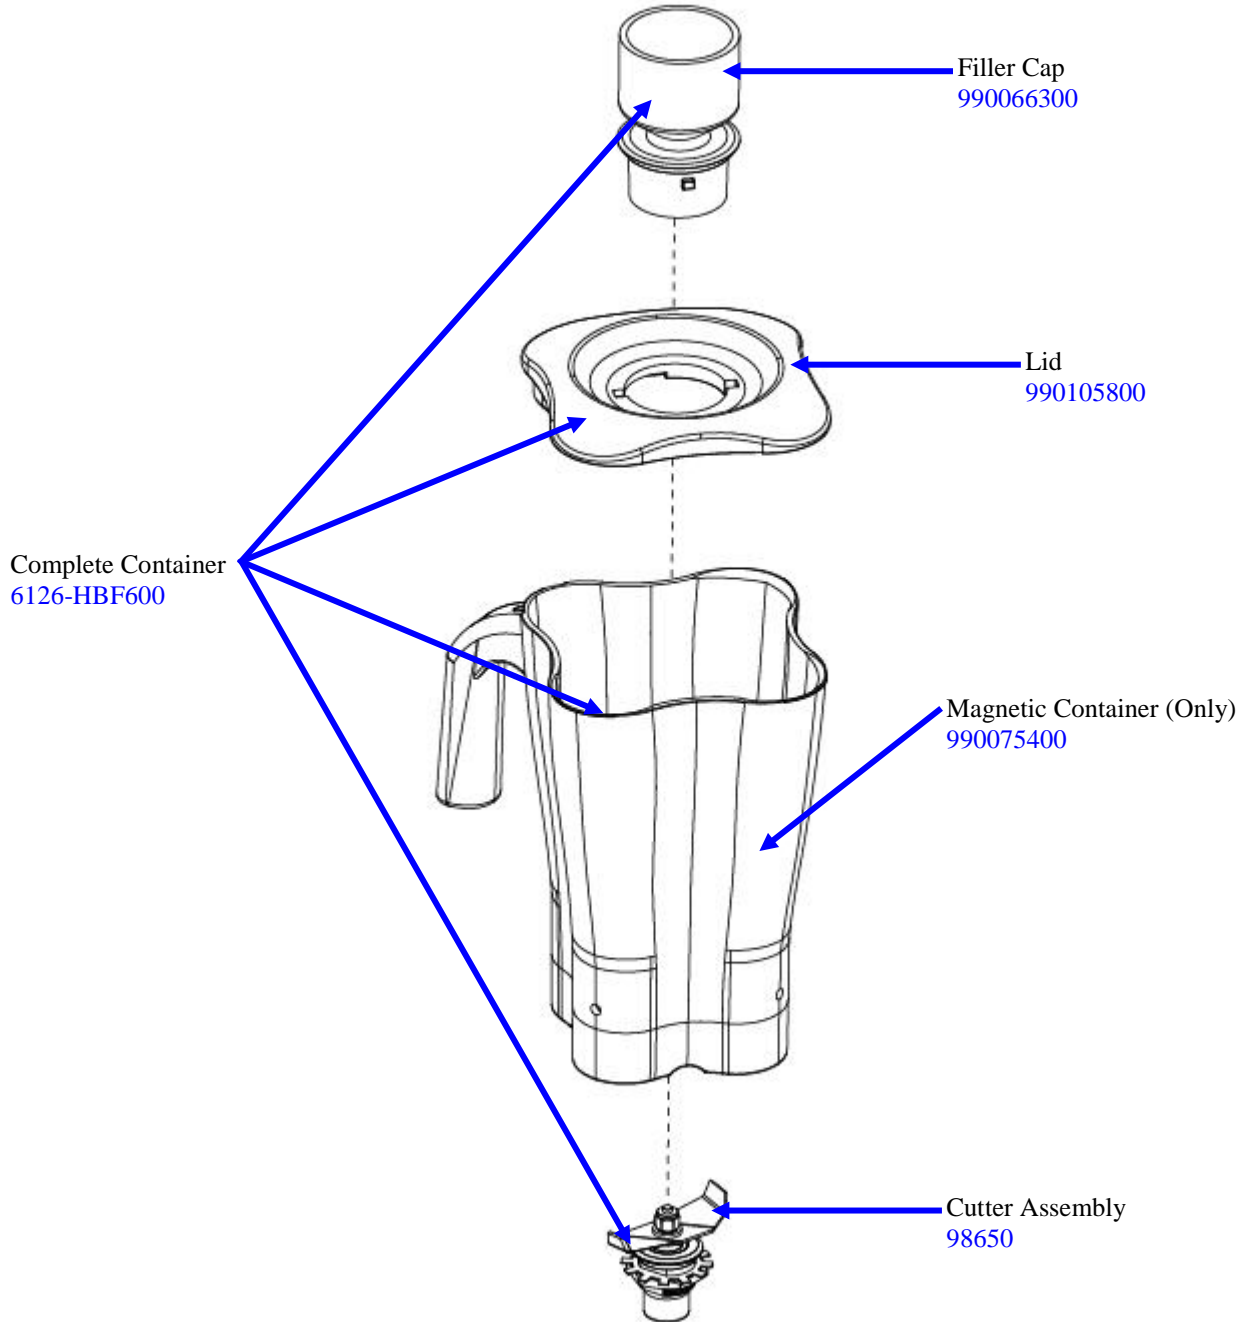

Replacement Parts Diagrams

HBF600

PROPRIETARY RIGHTS NOTICE This document and all information contained within it is the property of Hamilton Beach Brands, Inc. (HBB). It is confidential and proprietary and has been provided to you for a limited purpose. It must be returned or destroyed upon request. Disclosure, reproduction or use of this document and any information contained within it, in full or in part, for any purpose is forbidden without the prior written consent of HBB. No photographs may be taken of any article fabricated or assembled from this document without the prior written consent of HBB.

  4421 Waterfront Drive Glen Allen, VA 23060	Revision Description:		Add Food Bands					
	Request Number:	DOC9613	Revision Date:	12/27/18	Approved by:	DOC9613		
	Issue Code(s):	CS, SP	Page:	3 of 5	Document #:	540010600	Rev:	B