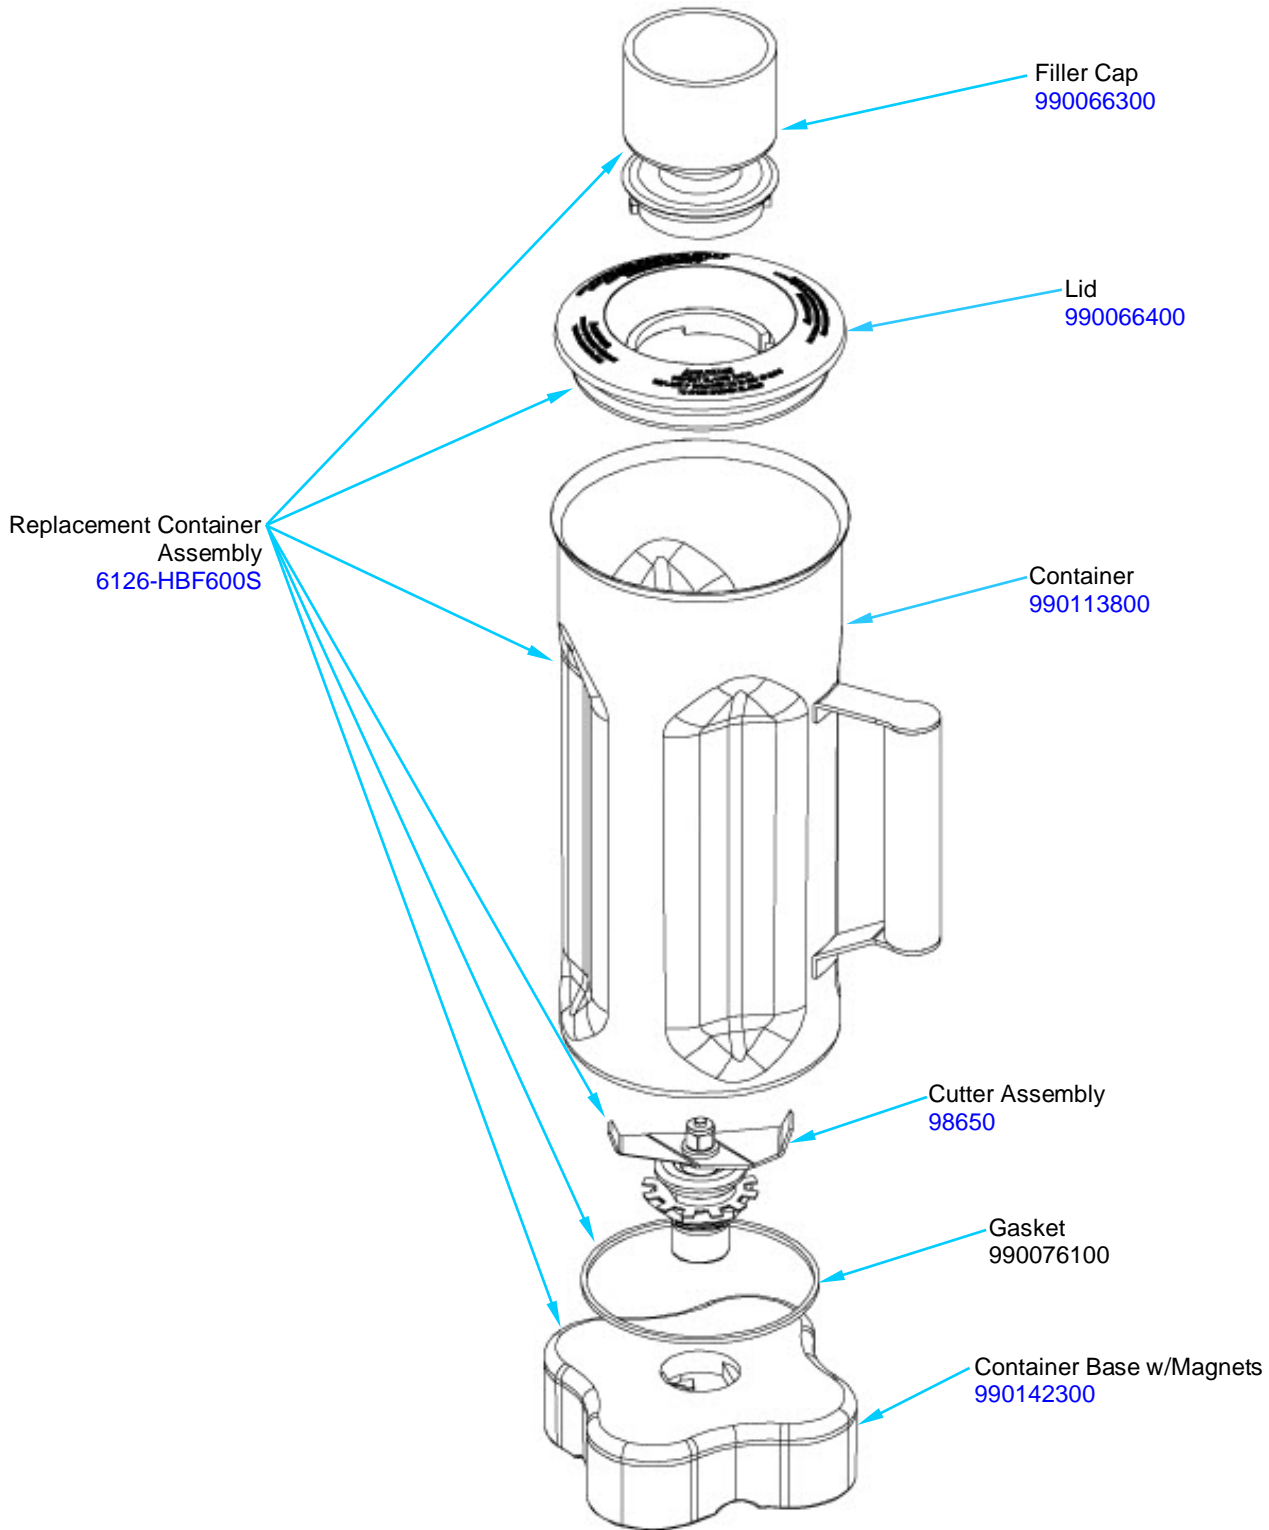

Replacement Parts Diagrams HBF600S (Series A)

PROPRIETARY RIGHTS NOTICE This document and all information contained within it is the property of Hamilton Beach Brands, Inc. (HBB). It is confidential and proprietary and has been provided to you for a limited purpose. It must be returned or destroyed upon request. Disclosure, reproduction or use of this document and any information contained within it, in full or in part, for any purpose is forbidden without the prior written consent of HBB. No photographs may be taken of any article fabricated or assembled from this document without the prior written consent of HBB.

  4421 Waterfront Drive Glen Allen, VA 23060	Revision Description:	Update PC Board Part Number						
	Request Number:	DOC7530	Revision Date:	02/28/2017	Approved by:	DOC7530		
	Issue Code(s):	CS, SP	Page:	3 of 4	Document #:	540004000	Rev:	C