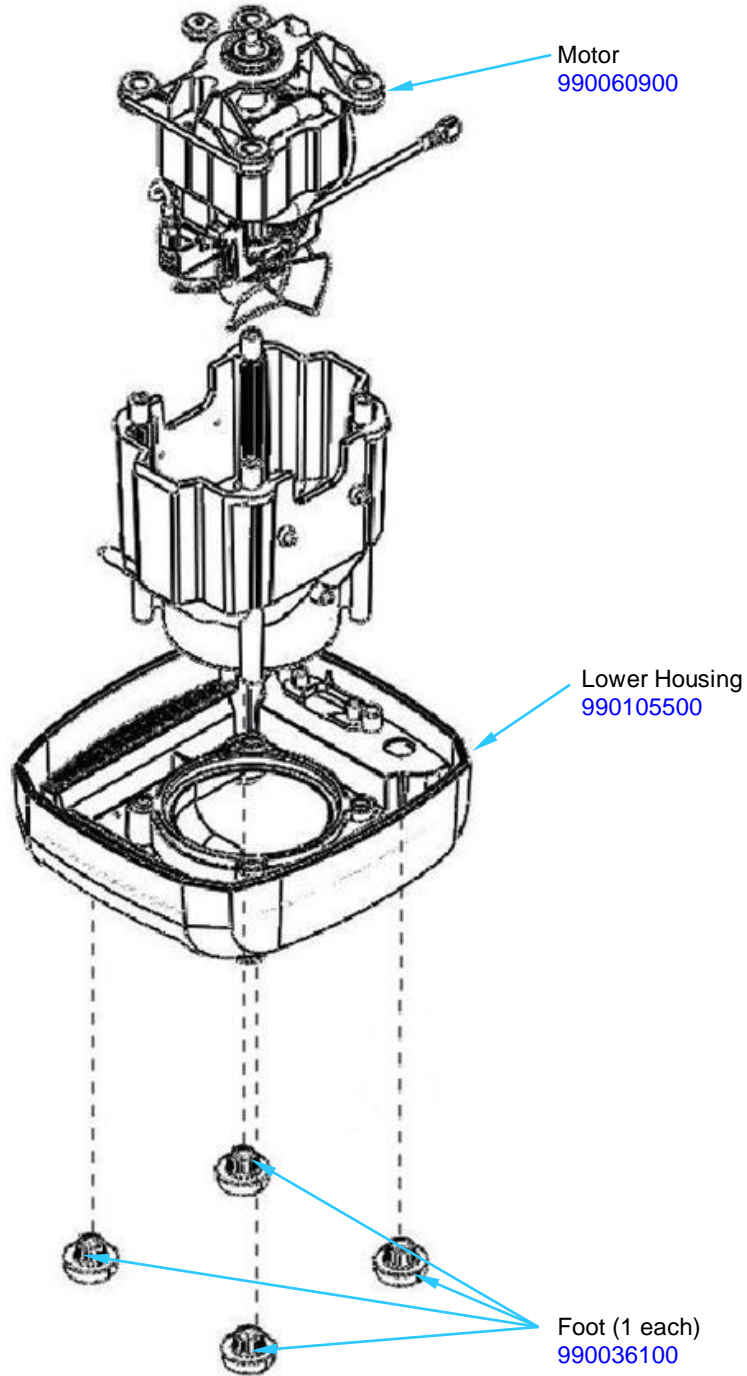

Replacement Parts Diagrams

HBF600S (Series A)

PROPRIETARY RIGHTS NOTICE This document and all information contained within it is the property of Hamilton Beach Brands, Inc. (HBB). It is confidential and proprietary and has been provided to you for a limited purpose. It must be returned or destroyed upon request. Disclosure, reproduction or use of this document and any information contained within it, in full or in part, for any purpose is forbidden without the prior written consent of HBB. No photographs may be taken of any article fabricated or assembled from this document without the prior written consent of HBB.

Not Shown:

- Power Cord – 990060600
- Cord Socket – 990064800
- Motor Brush Kits – 990075300
- Jar Sensor – 990084400
- Breaker Switch – 990040300
- Power Switch - 990086300

	Revision Description:		Update PC Board Part Number					
	Request Number:	DOC7530	Revision Date:	02/28/2017	Approved by:	DOC7530		
	Issue Code(s):	CS, SP	Page:	2 of 4	Document #:	540004000	Rev:	C