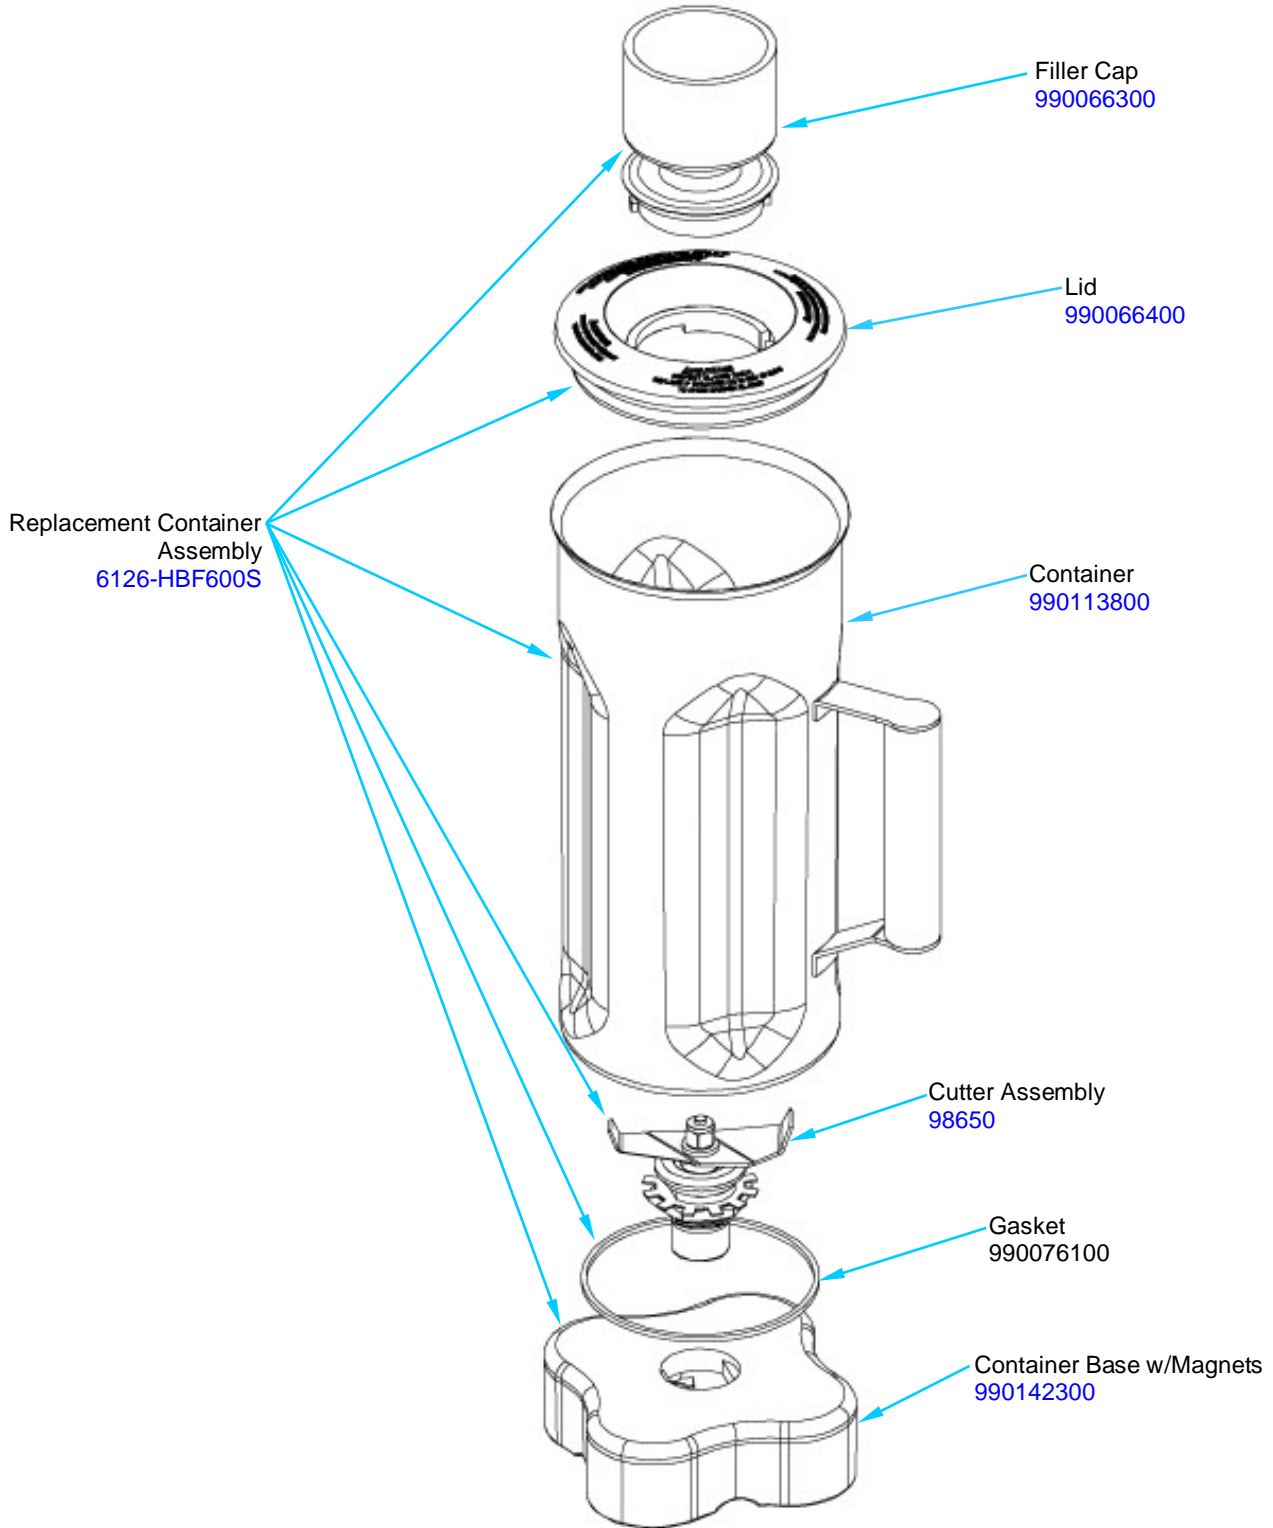

Replacement Parts Diagrams HBF600S (Series B)

PROPRIETARY RIGHTS NOTICE This document and all information contained within it is the property of Hamilton Beach Brands, Inc. (HBB). It is confidential and proprietary and has been provided to you for a limited purpose. It must be returned or destroyed upon request. Disclosure, reproduction or use of this document and any information contained within it, in full or in part, for any purpose is forbidden without the prior written consent of HBB. No photographs may be taken of any article fabricated or assembled from this document without the prior written consent of HBB.

  4421 Waterfront Drive Glen Allen, VA 23060	Revision Description:		Update PC Board Part Number													
	Request Number:		DOC7530		Revision Date:		02/28/2017		Approved by:		DOC7530					
	Issue Code(s):		CS, SP		Page:		3 of 4		Document #:		540004900		Rev:		C