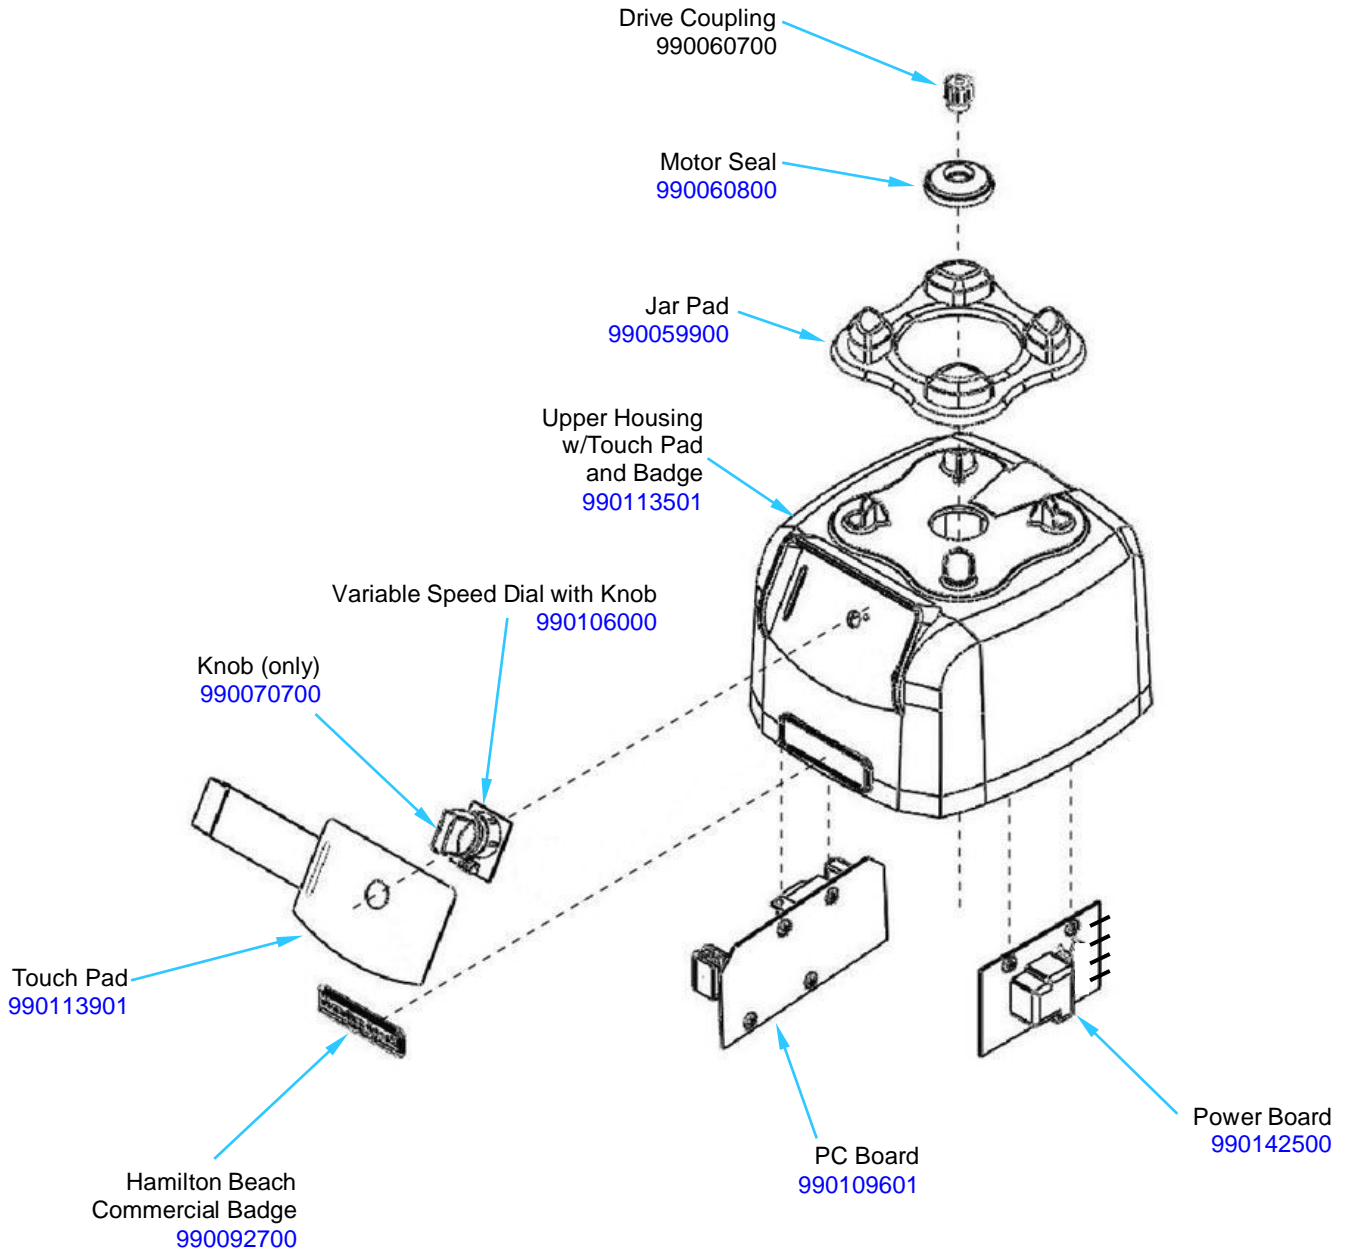

Replacement Parts Diagrams

HBF600S (Series B)

PROPRIETARY RIGHTS NOTICE This document and all information contained within it is the property of Hamilton Beach Brands, Inc. (HBB). It is confidential and proprietary and has been provided to you for a limited purpose. It must be returned or destroyed upon request. Disclosure, reproduction or use of this document and any information contained within it, in full or in part, for any purpose is forbidden without the prior written consent of HBB. No photographs may be taken of any article fabricated or assembled from this document without the prior written consent of HBB.

  4421 Waterfront Drive Glen Allen, VA 23060	Revision Description: Update PC Board Part Number		Request Number: DOC7530		Revision Date: 02/28/2017		Approved by: DOC7530	
	Issue Code(s): CS, SP		Page: 1 of 4		Document #: 540004900		Rev: C