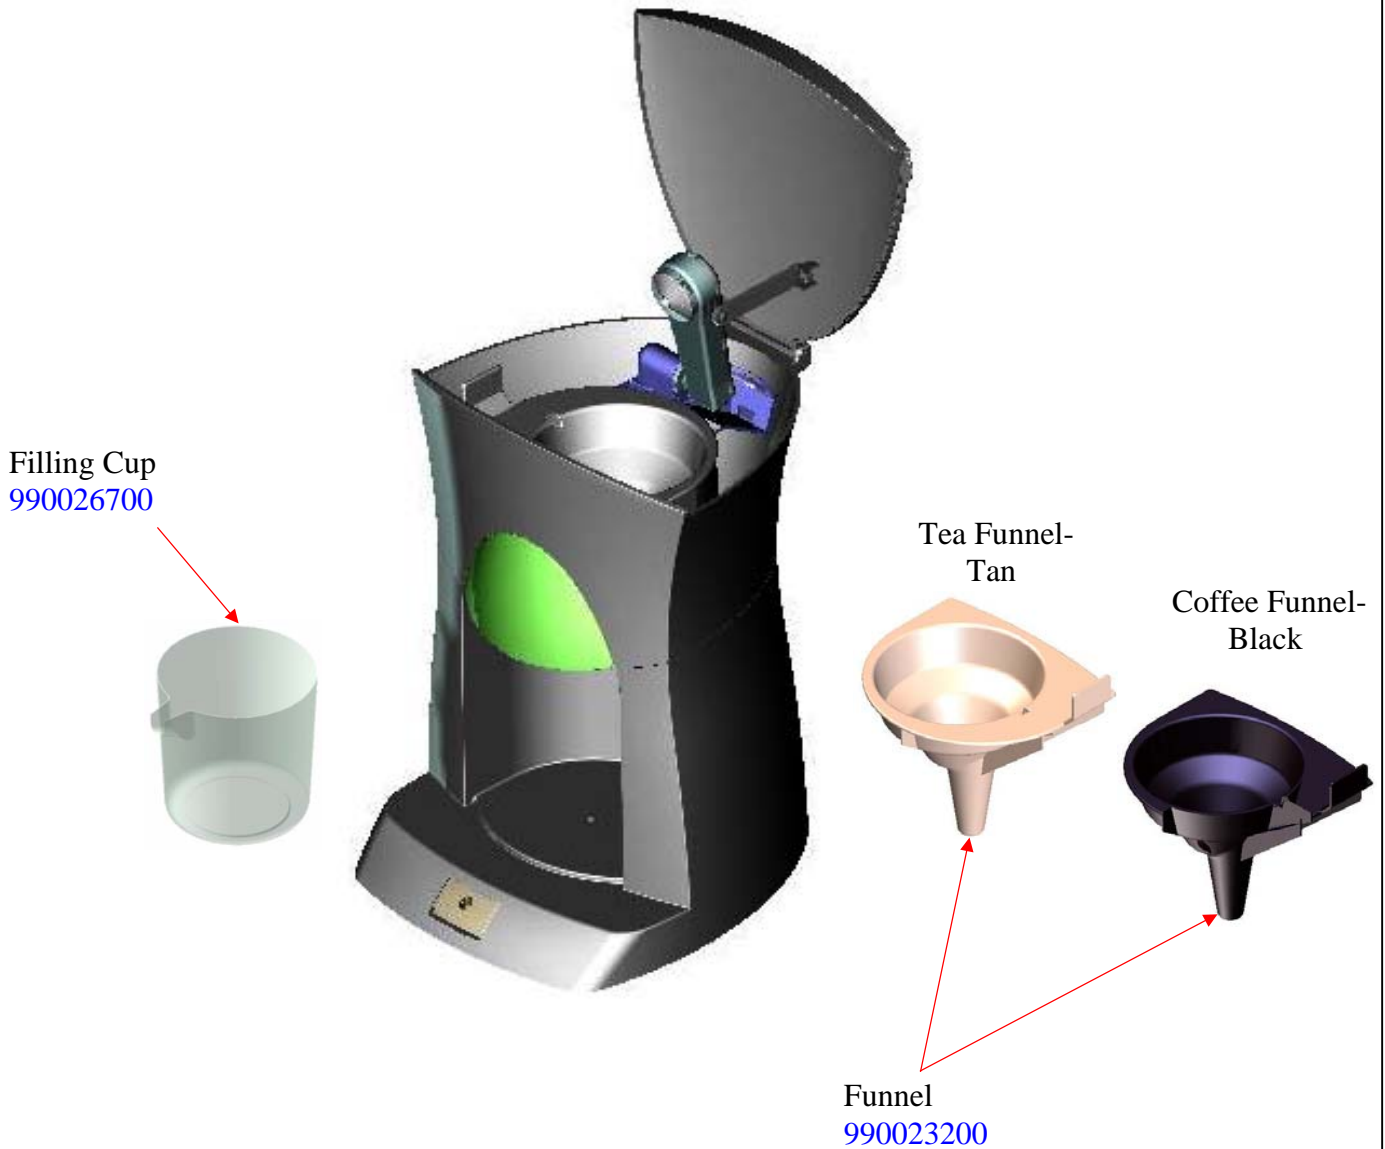

Exploded View

PROPRIETARY RIGHTS NOTICE This document and all information contained within it is the property of Hamilton Beach/Proctor-Silex, Inc. (HB/PS). It is confidential and proprietary and has been provided to you for a limited purpose. It must be returned upon request or destroyed as set forth in the Specification Notice. Disclosure, reproduction or use of this document and any information contained within it, in full or in part, for any purpose is forbidden without the prior written consent of HB/PS. No photographs may be taken of any article fabricated or assembled from this document without the prior written consent of HB/PS.

HAMILTON BEACH / PROCTOR-SILEX, INC. 4421 WATERFRONT DRIVE GLEN ALLEN, VA 23060		HQE-4220: New Release			ISSUE CODE	
DRAWN BY: SN	ENG. IN CHG.	DATE: 09/14/06	APPROVED BY:		CS	SP
INITIAL USE: HDC100B	PICT. REF.	SHEET 1 / 2	DRAWING NO. 5100010XX	REV. A		

Exploded View

Coffee Filter Basket and Permanent Filter
990023300

Plastic coffee pod brewing basket and snap-in insert.
990023400

HAMILTON BEACH / PROCTOR-SILEX, INC. 4421 WATERFRONT DRIVE GLEN ALLEN, VA 23060		HQE-4220: New Release			ISSUE CODE	
DRAWN BY: SN	ENG. IN CHG.	DATE: 09/14/06	APPROVED BY:		CS	SP
INITIAL USE: HDC100B	PICT. REF.	SHEET 2 / 2	DRAWING NO. 5100010XX	REV. A		