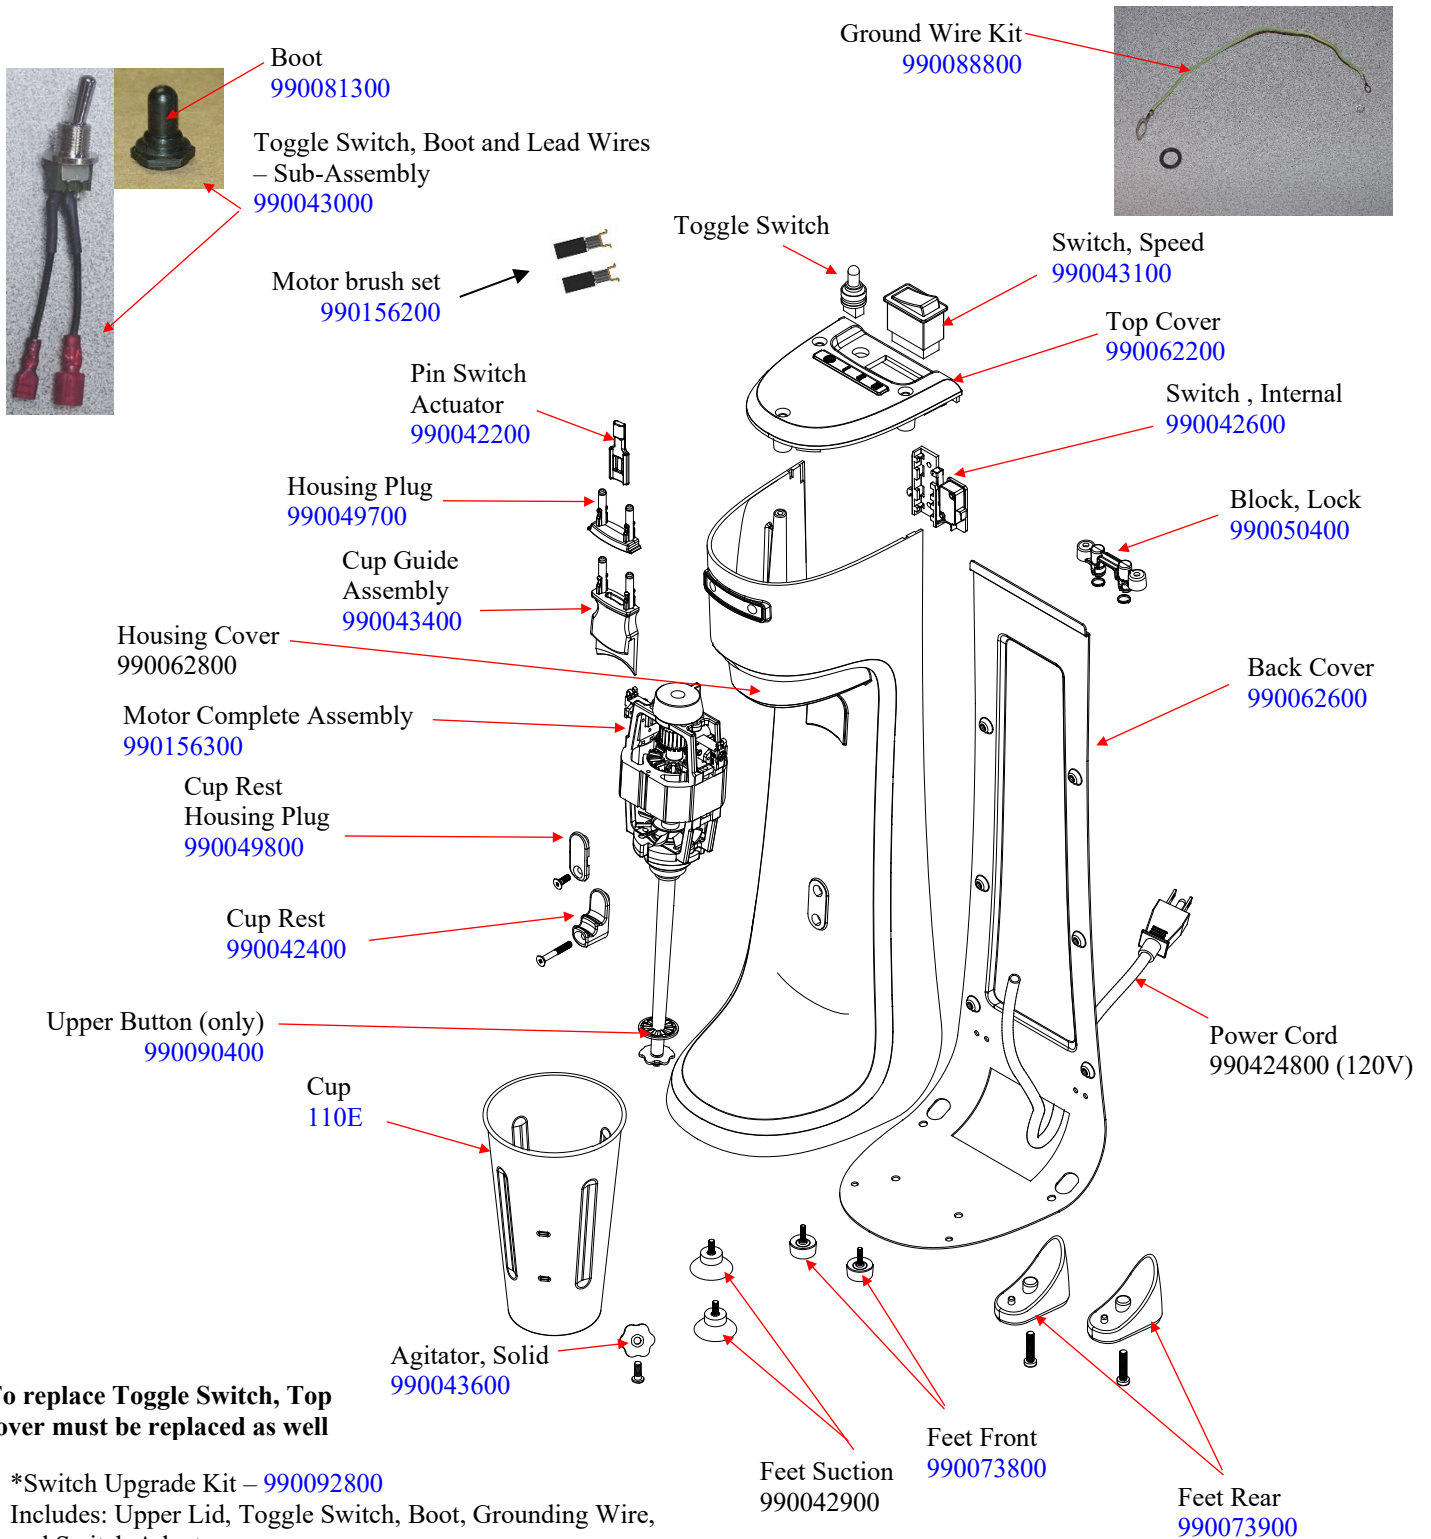

Parts and Accessories Diagram

HMD200

PROPRIETARY RIGHTS NOTICE This document and all information contained within it is the property of Hamilton Beach Brands, Inc. (HBB). It is confidential and proprietary and has been provided to you for a limited purpose. It must be returned or destroyed upon request. Disclosure, reproduction or use of this document and any information contained within it, in full or in part, for any purpose is forbidden without the prior written consent of HBB. No photographs may be taken of any article fabricated or assembled from this document without the prior written consent of HBB.

***To replace Toggle Switch, Top Cover must be replaced as well**

*Switch Upgrade Kit – 990092800
Includes: Upper Lid, Toggle Switch, Boot, Grounding Wire, and Switch Adaptor

 4421 Waterfront Drive Glen Allen, VA 23060	Revision	Update Power Cord Part number				Rev. Date:
	Description:	DOC14038	Page:	1 of 2	Document #:	7/2/2024
Request #:	DOC14038	Page:	1 of 2	Document #:	540009903	Rev: B

Accessories

Agitator,
Alternative
929

Hamilton Beach 4421 Waterfront Drive Glen Allen, VA 23060	Revision	Update Power Cord Part number					Rev. Date:	
	Description:						7/2/2024	
	Request #:	DOC14038	Page:	2 of 2	Document #:	540009903	Rev:	B